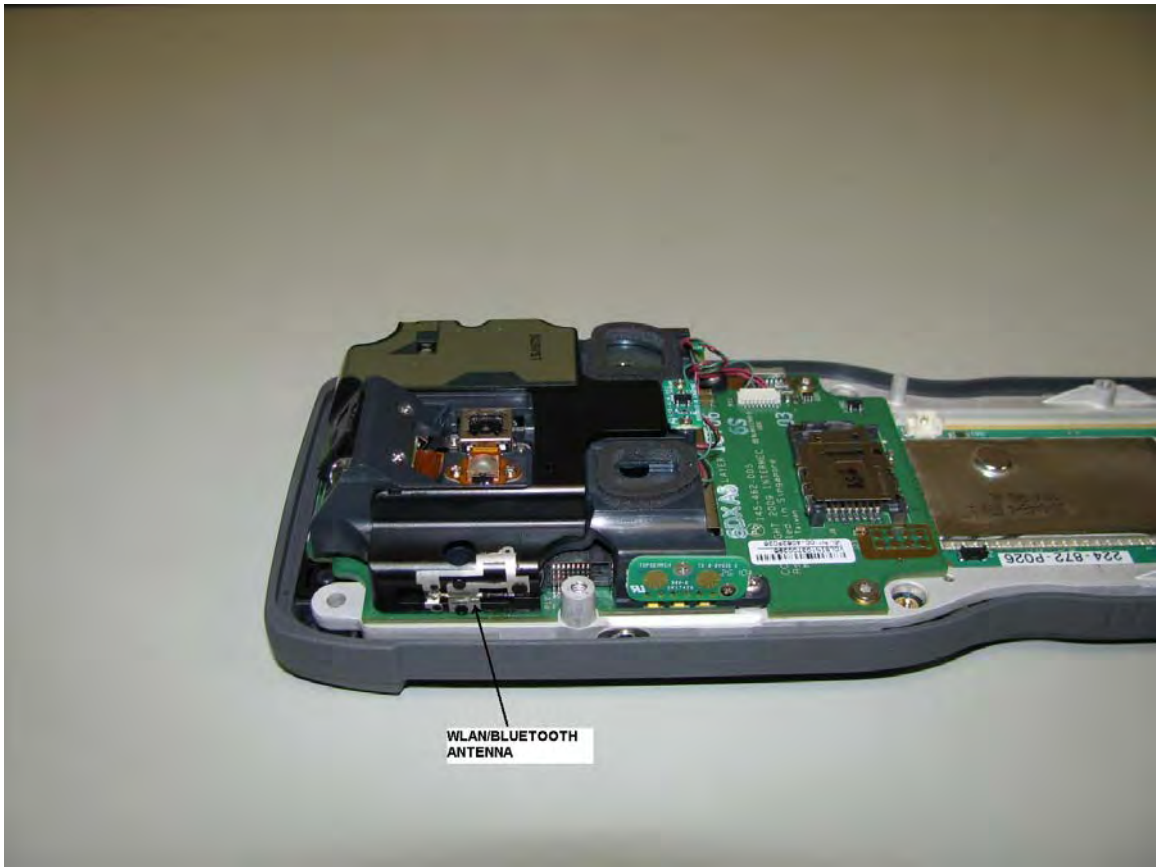

# SAR TEST SETUP PHOTOS - BODY

Right Body with Accessory

Right Full with Accessory

EUT Photos

Keypad Side

Right Side

Left Side

Top-end

Bottom-end

Back Side

Back side – battery cover removed

EUT in Holster with Audio Snap-on accessory and headset

EUT with audio snap-on accessory and headset

EUT in same holster but with holster cup attached on the right side.  
No audio snap-on accessory connected