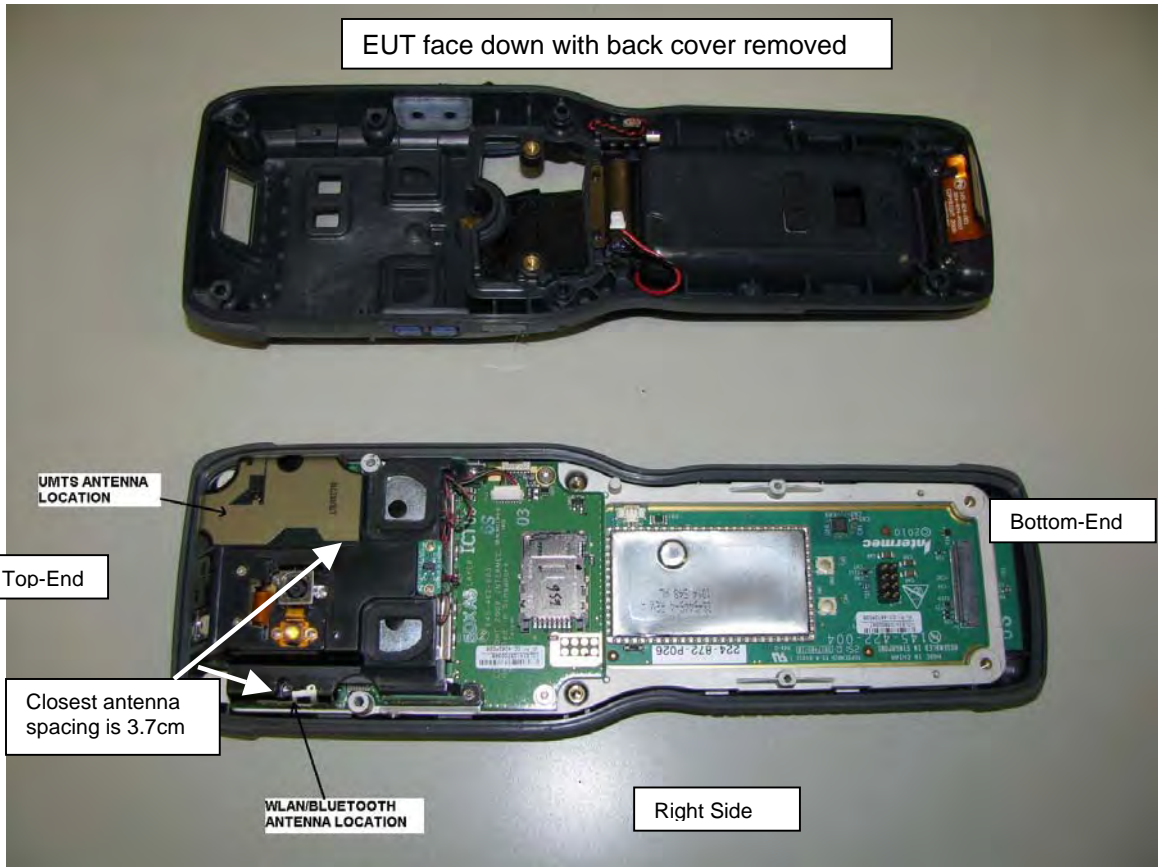

# SAR TEST SETUP PHOTOS - BODY

Front Body with Accessory

Front Full with Accessory

# SAR TEST SETUP PHOTOS - BODY

Right Body with Accessory

Right Full with Accessory

EUT Photos

Keypad Side

Right Side

Left Side

Top-end

Bottom-end

Back Side

Back side – battery cover removed

EUT in Holster with Audio Snap-on accessory and headset

EUT with audio snap-on accessory and headset

EUT in same holster but with holster cup attached on the right side.  
No audio snap-on accessory connected