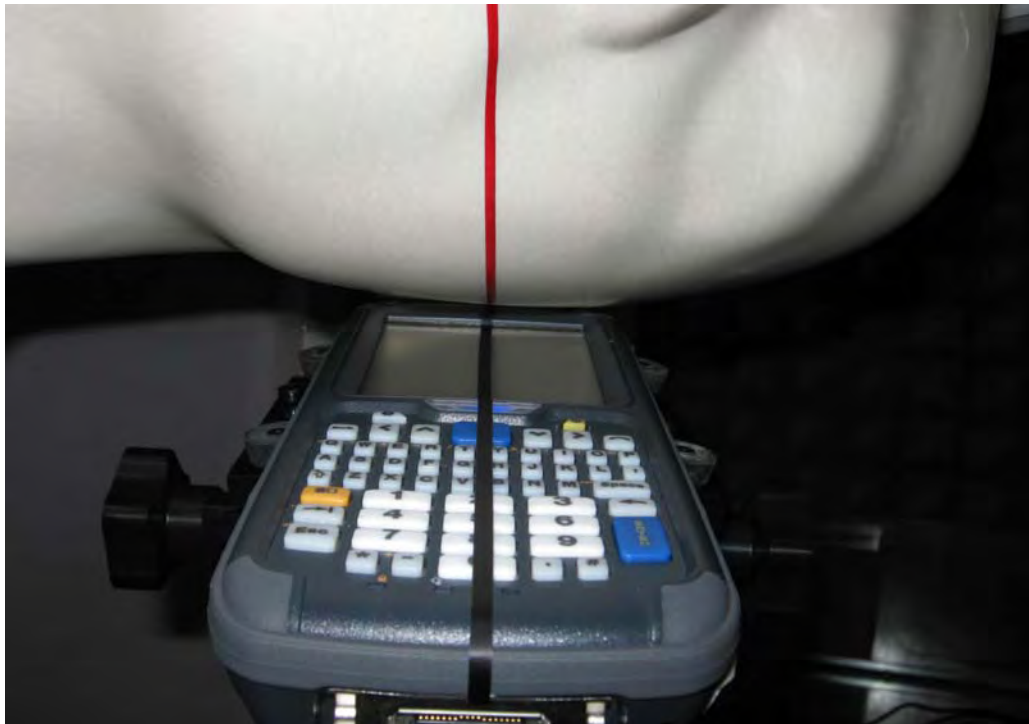

SAR TEST SETUP PHOTOS - HEAD

Left Cheek

Left Tilt

# SAR TEST SETUP PHOTOS - HEAD

Right Cheek

Right Tilt

# SAR TEST SETUP PHOTOS - BODY

Front Body

Full Front

SAR TEST SETUP PHOTOS - BODY

Right Body

Full Right

EUT with audio snap-on accessory and headset

EUT in same holster but with holster cup attached on the right side.  
No audio snap-on accessory connected

Y-Belt with Holster Cup attached

V10 headset

Standard Audio Snap-on accessory