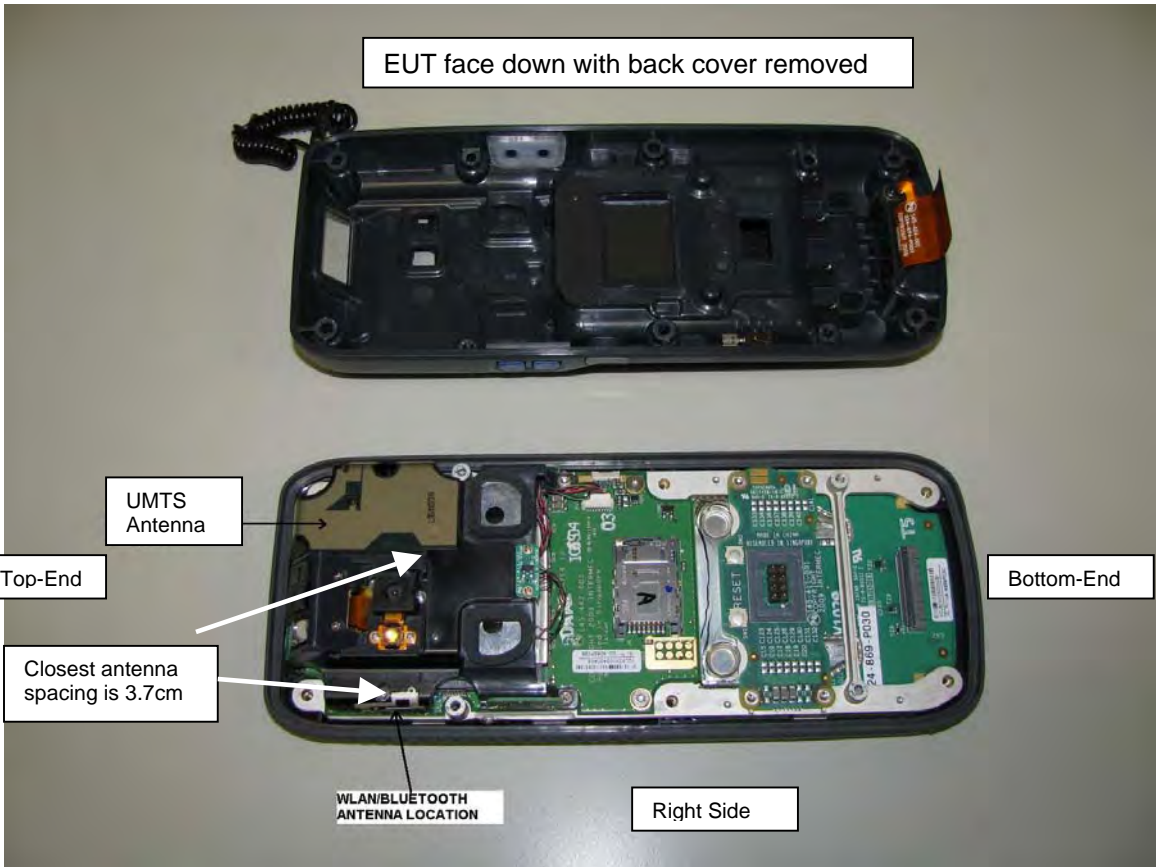

# SAR TEST SETUP PHOTOS - BODY

EMC

Front Body with Accessory

Front Full with Accessory

SAR TEST SETUP PHOTOS - BODY

Right Body with Accessory

Right Full with Accessory

**EUT Photos**

Keypad Side

Right Side

Left Side

Top-end

Bottom-end

Back Side

Back side – battery cover removed

EUT in Holster with Audio Snap-on accessory and headset

EUT with audio snap-on accessory and headset

EUT in same holster but with holster cup attached on the right side.  
No audio snap-on accessory connected

Y-Belt with Holster Cup attached

V10 headset

Standard Audio Snap-on accessory