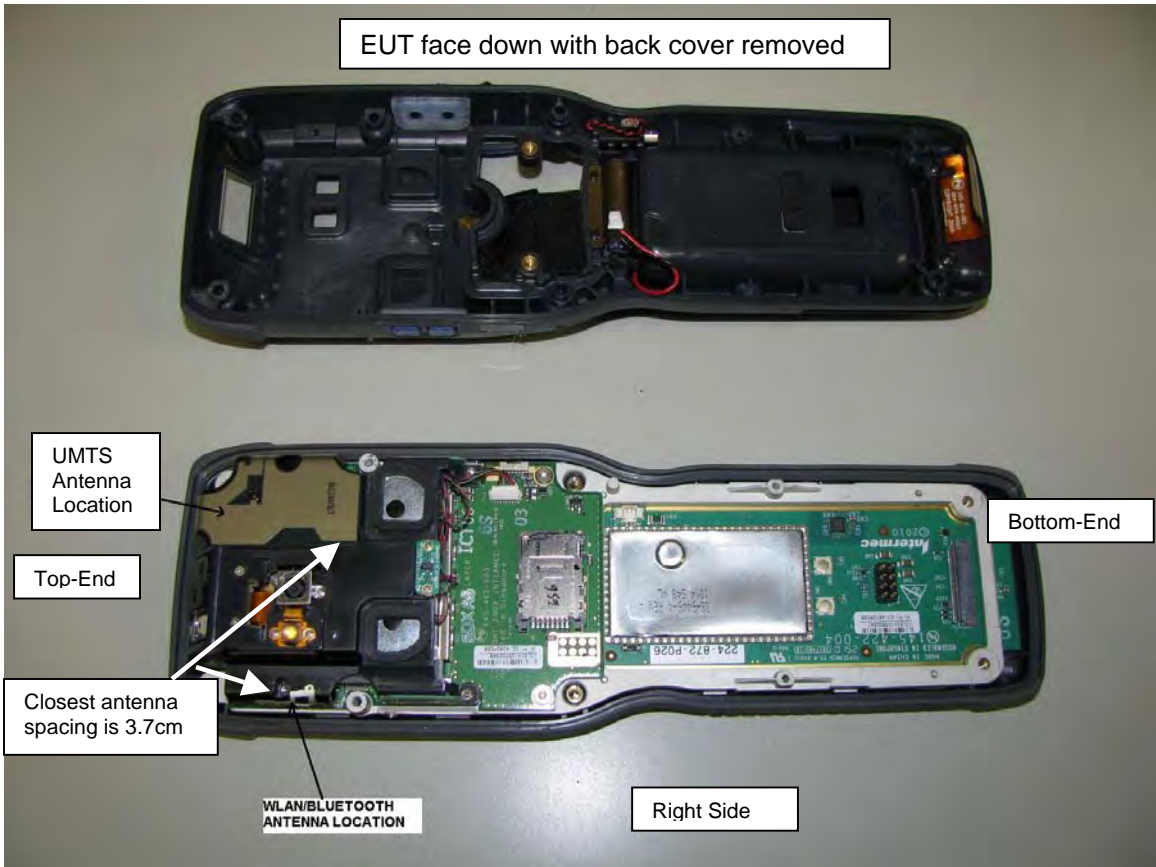

Full Front

SAR TEST SETUP PHOTOS - BODY

Left Body

Full Left

SAR TEST SETUP PHOTOS - BODY

Right Body

Full Right

# SAR TEST SETUP PHOTOS - BODY

Body with Accessory

Full with Accessory

EUT Photos

Keypad Side

Right Side

Left Side

Top-end

Bottom-end

Back Side

Back side – battery cover removed

EUT in Holster with Audio Snap-on accessory and headset

EUT with audio snap-on accessory and headset

EUT in same holster but with holster cup attached on the right side.  
No audio snap-on accessory connected