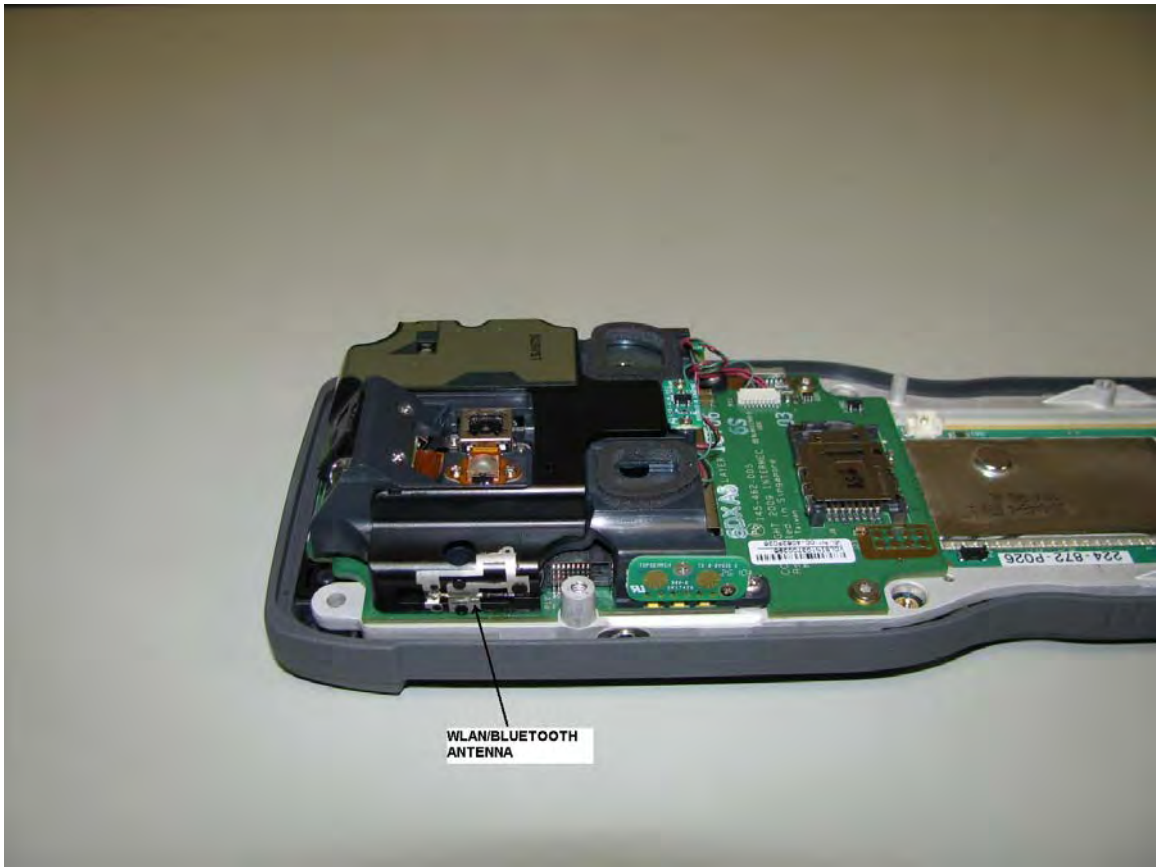

# SAR TEST SETUP PHOTOS - BODY

Body with Accessory

Full with Accessory

EUT Photos

Keypad Side

Right Side

Left Side

Top-end

Bottom-end

Back Side

Back side – battery cover removed

EUT in Holster with Audio Snap-on accessory and headset

EUT with audio snap-on accessory and headset

EUT in same holster but with holster cup attached on the right side.  
No audio snap-on accessory connected

Y-Belt with Holster Cup attached

V10 headset

Standard Audio Snap-on accessory

Battery 1001AB01