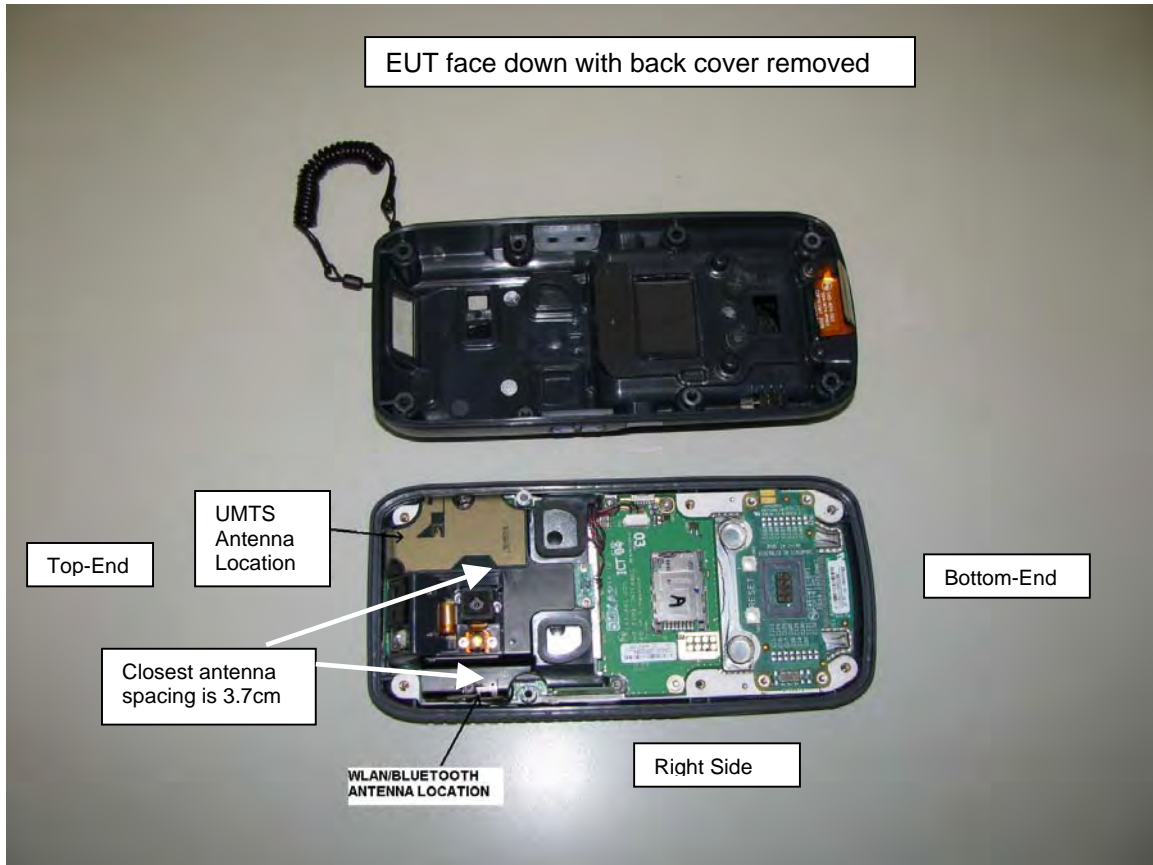

Front Body

Full Front

SAR TEST SETUP PHOTOS - BODY

Left Body

Full Left

SAR TEST SETUP PHOTOS - BODY

Right Body

Full Right

SAR TEST SETUP PHOTOS - BODY

Body with Accessory

Full with Accessory

EUT Photos

Keypad Side

Right Side

Left Side

Top-end

Bottom-end

Back side – battery cover removed

WLAN/BLUETOOTH
ANTENNA

EUT in Holster with Audio Snap-on accessory and headset

EUT with audio snap-on accessory and headset

EUT in same holster but with holster cup attached on the right side.
No audio snap-on accessory connected