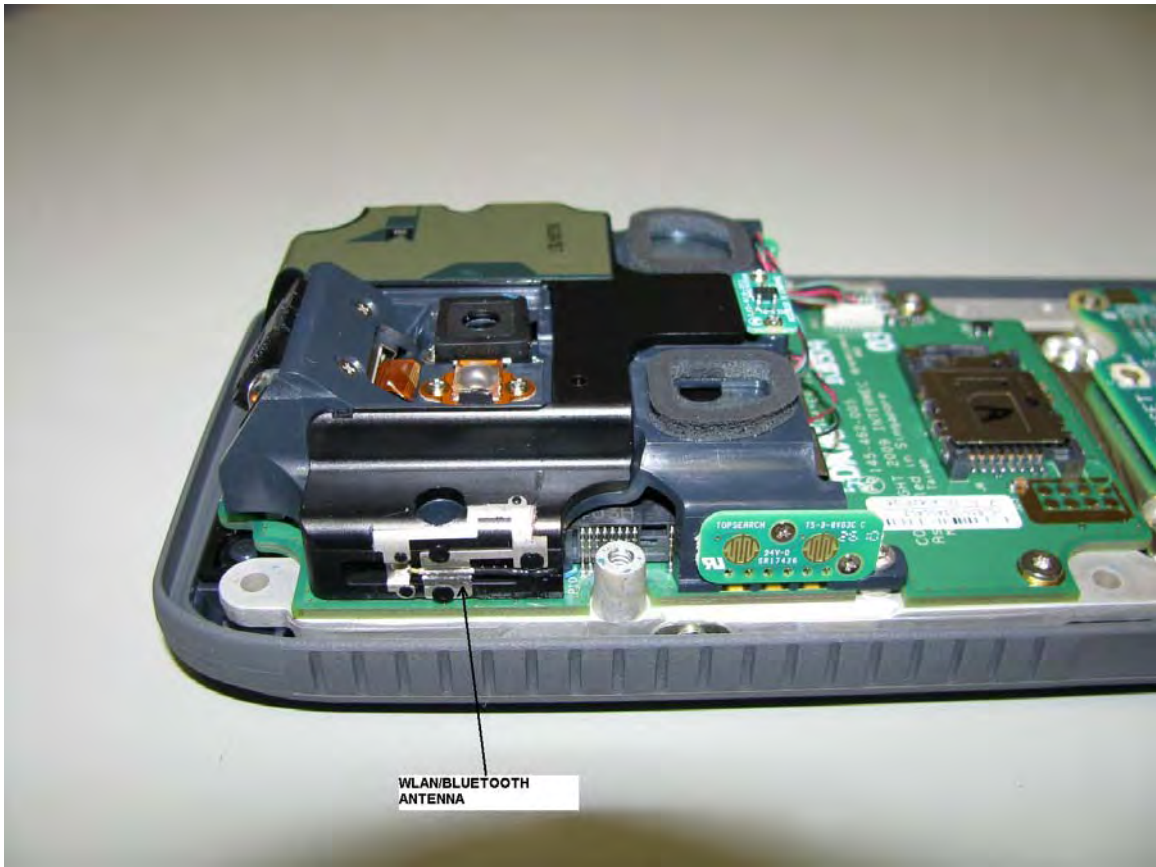

Full Front

SAR TEST SETUP PHOTOS - BODY

Left Body

Full Left

SAR TEST SETUP PHOTOS - BODY

Right Body

Full Right

SAR TEST SETUP PHOTOS - BODY

Body with Accessory

Full with Accessory

EUT Photos

Keypad Side

Right Side

Left Side

Top-end

Bottom-end

Back Side

Back side – battery cover removed

WLAN/BLUETOOTH ANTENNA

EUT in Holster with Audio Snap-on accessory and headset

EUT with audio snap-on accessory and headset

EUT in same holster but with holster cup attached on the right side.
No audio snap-on accessory connected