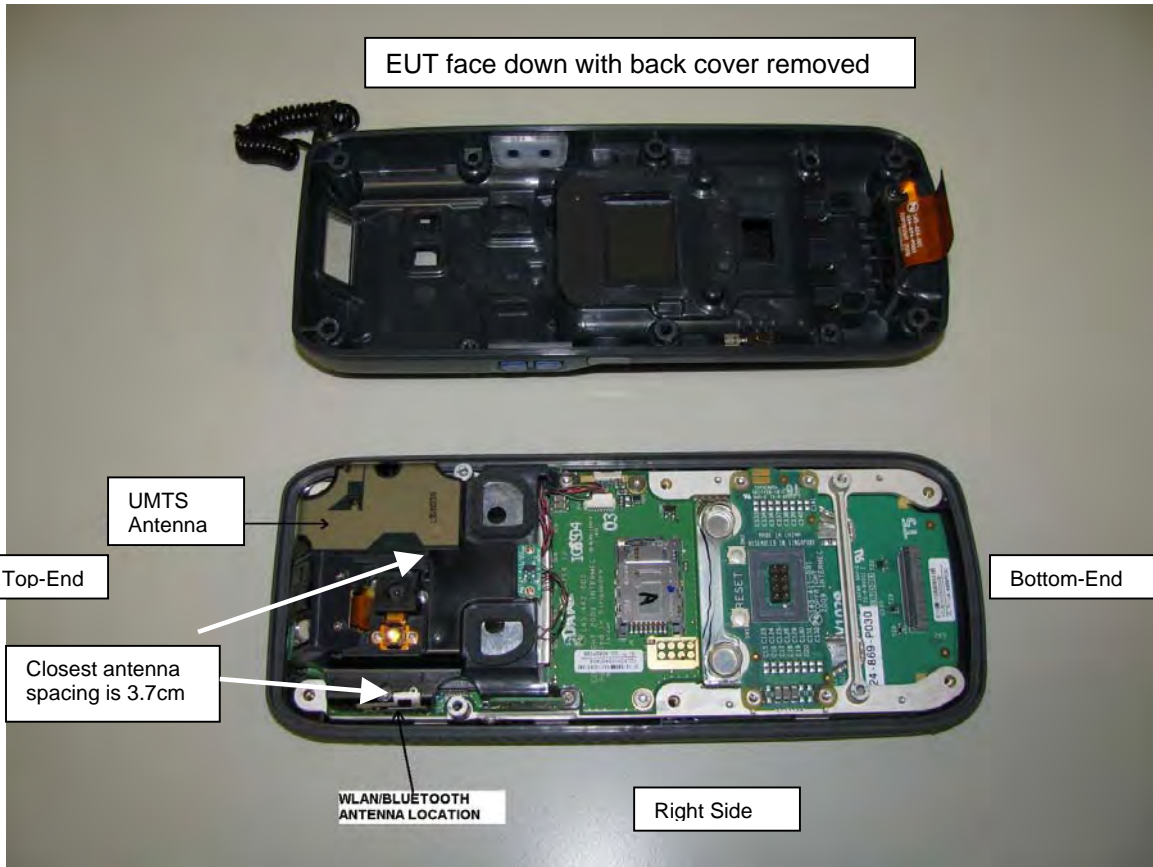

Full Front

SAR TEST SETUP PHOTOS - BODY

Left Body

Full Left

SAR TEST SETUP PHOTOS - BODY

Right Body

Full Right

SAR TEST SETUP PHOTOS - BODY

Body with Accessory

Full with Accessory

EUT Photos

Keypad Side

Right Side

Left Side

Top-end

Bottom-end

Back Side

Back side – battery cover removed

WLAN/BLUETOOTH ANTENNA

EUT in Holster with Audio Snap-on accessory and headset

EUT with audio snap-on accessory and headset

EUT in same holster but with holster cup attached on the right side.
No audio snap-on accessory connected