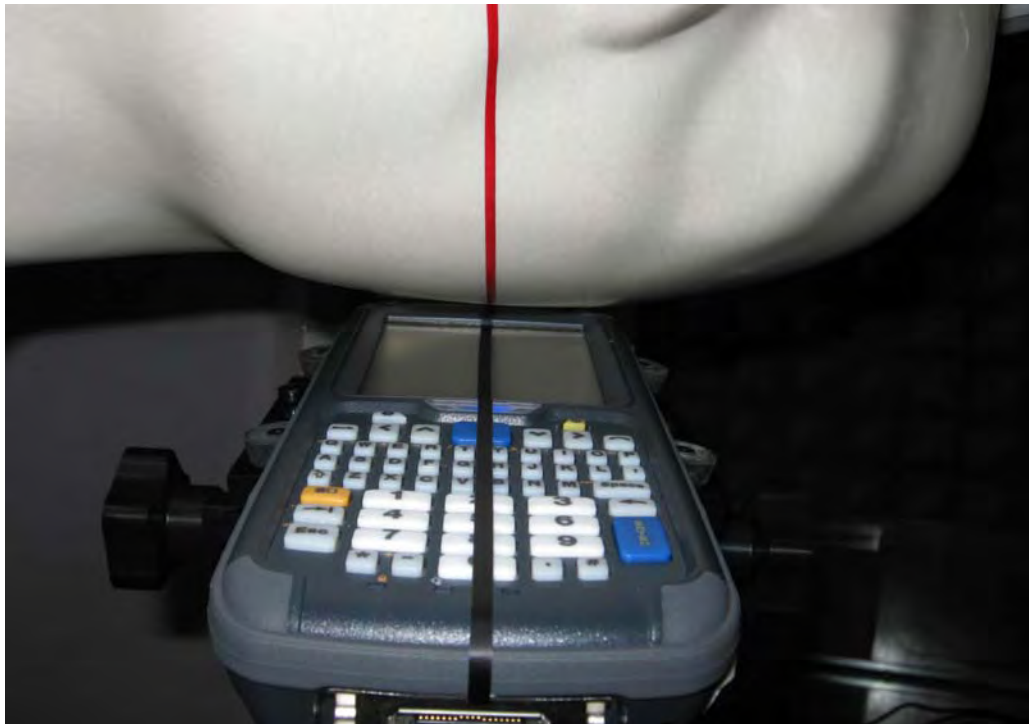

SAR TEST SETUP PHOTOS - HEAD

Left Cheek

Left Tilt

SAR TEST SETUP PHOTOS - HEAD

Right Cheek

Right Tilt

SAR TEST SETUP PHOTOS - BODY

Front Body

Full Front

SAR TEST SETUP PHOTOS - BODY

Left Body

Full Left

SAR TEST SETUP PHOTOS - BODY

Right Body

Full Right

SAR TEST SETUP PHOTOS - BODY

Body with Accessory

Full with Accessory

EUT Photos

Keypad Side

Right Side

Left Side

Top-end

Bottom-end

Back Side

Back side – battery cover removed

WLAN/BLUETOOTH ANTENNA

EUT in Holster with Audio Snap-on accessory and headset

EUT with audio snap-on accessory and headset

EUT in same holster but with holster cup attached on the right side.
No audio snap-on accessory connected