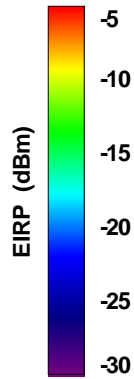

WAN Free-Space Total EIRP, 780 MHz

Total EIRP, Right Side View

Total EIRP, Left Side View

Total EIRP, Bottom View

Total EIRP, Top View

Total EIRP, Front Face View

Total EIRP, Back Face View

WAN Free-Space Total EIRP, 800 MHz

Total EIRP, Right Side View

Total EIRP, Left Side View

Total EIRP, Bottom View

Total EIRP, Top View

Total EIRP, Front Face View

Total EIRP, Back Face View

WAN Free-Space Total EIRP, 824 MHz

Total EIRP, Right Side View

Total EIRP, Left Side View

Total EIRP, Bottom View

Total EIRP, Top View

Total EIRP, Front Face View

Total EIRP, Back Face View

WAN Free-Space Total EIRP, 850MHz

Total EIRP, Right Side View

Total EIRP, Left Side View

Total EIRP, Bottom View

Total EIRP, Top View

Total EIRP, Front Face View

Total EIRP, Back Face View

WAN Free-Space Total EIRP, 869MHz

Total EIRP, Right Side View

Total EIRP, Left Side View

Total EIRP, Bottom View