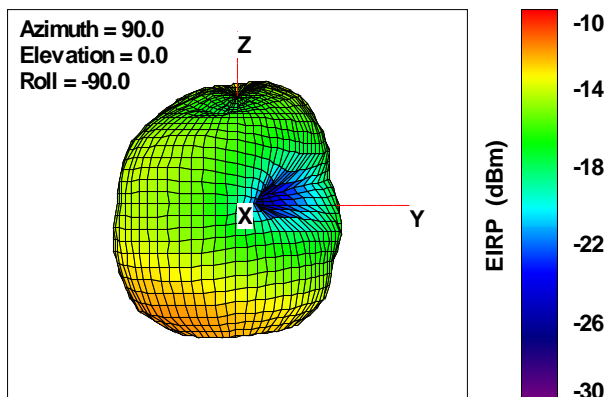

WAN Free-Space Total EIRP, 780 MHz

Total EIRP, Right Side View

Total EIRP, Left Side View

Total EIRP, Bottom View

Total EIRP, Top View

Total EIRP, Front Face View

Total EIRP, Back Face View

WAN Free-Space Total EIRP, 800 MHz

Total EIRP, Right Side View

Total EIRP, Left Side View

Total EIRP, Bottom View

Total EIRP, Top View

Total EIRP, Front Face View

Total EIRP, Back Face View

WAN Free-Space Total EIRP, 824 MHz

Total EIRP, Right Side View

Total EIRP, Left Side View

Total EIRP, Bottom View

Total EIRP, Top View

Total EIRP, Front Face View

Total EIRP, Back Face View

WAN Free-Space Total EIRP, 850MHz

Total EIRP, Right Side View

Total EIRP, Left Side View