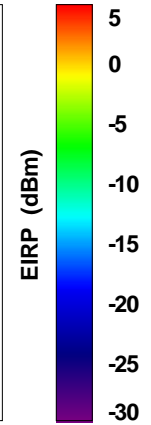

Total EIRP, Back Face View

WAN Free-Space Total EIRP, 1800MHz

Total EIRP, Right Side View

Total EIRP, Left Side View

Total EIRP, Bottom View

Total EIRP, Top View

Total EIRP, Front Face View

Total EIRP, Back Face View

WAN Free-Space Total EIRP, 1850MHz

Total EIRP, Right Side View

Total EIRP, Left Side View

Total EIRP, Bottom View

Total EIRP, Top View

Total EIRP, Front Face View

Total EIRP, Back Face View

WAN Free-Space Total EIRP, 1880MHz

Total EIRP, Right Side View

Total EIRP, Left Side View

Total EIRP, Bottom View

Total EIRP, Top View

Total EIRP, Front Face View

Total EIRP, Back Face View

WAN Free-Space Total EIRP, 1900MHz

Total EIRP, Right Side View

Total EIRP, Left Side View

Total EIRP, Bottom View

Total EIRP, Top View

Total EIRP, Front Face View

Total EIRP, Back Face View

WAN Free-Space Total EIRP, 1920MHz

Total EIRP, Right Side View

Total EIRP, Left Side View