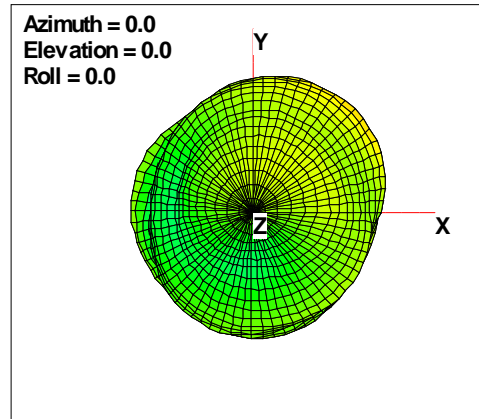

WAN Free-Space Total EIRP, 1850MHz

Total EIRP, Right Side View

Total EIRP, Left Side View

Total EIRP, Bottom View

Total EIRP, Top View

Total EIRP, Front Face View

Total EIRP, Back Face View

WAN Free-Space Total EIRP, 1880MHz

Total EIRP, Right Side View

Total EIRP, Left Side View

Total EIRP, Bottom View

Total EIRP, Top View

Total EIRP, Front Face View

Total EIRP, Back Face View

WAN Free-Space Total EIRP, 1900MHz

Total EIRP, Right Side View

Total EIRP, Left Side View

Total EIRP, Bottom View

Total EIRP, Top View

Total EIRP, Front Face View

Total EIRP, Back Face View

WAN Free-Space Total EIRP, 1920MHz

Total EIRP, Right Side View

Total EIRP, Left Side View

Total EIRP, Bottom View

Total EIRP, Top View

Total EIRP, Front Face View

Total EIRP, Back Face View

WAN Free-Space Total EIRP, 1930MHz

Total EIRP, Right Side View

Total EIRP, Left Side View

Total EIRP, Bottom View