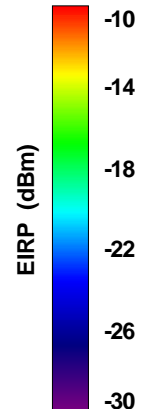

WAN Free-Space Total EIRP, 780 MHz

Total EIRP, Right Side View

Total EIRP, Left Side View

Total EIRP, Bottom View

Total EIRP, Top View

Total EIRP, Front Face View

Total EIRP, Back Face View

WAN Free-Space Total EIRP, 800 MHz

Total EIRP, Right Side View

Total EIRP, Left Side View

Total EIRP, Bottom View

Total EIRP, Top View

Total EIRP, Front Face View

Total EIRP, Back Face View

WAN Free-Space Total EIRP, 824 MHz

Total EIRP, Right Side View

Total EIRP, Left Side View

Total EIRP, Bottom View

Total EIRP, Top View

Total EIRP, Front Face View

Total EIRP, Back Face View

WAN Free-Space Total EIRP, 850MHz

Total EIRP, Right Side View

Total EIRP, Left Side View

Total EIRP, Bottom View

Total EIRP, Top View

Total EIRP, Front Face View

Total EIRP, Back Face View

WAN Free-Space Total EIRP, 869MHz

Total EIRP, Right Side View

Total EIRP, Left Side View

Total EIRP, Bottom View