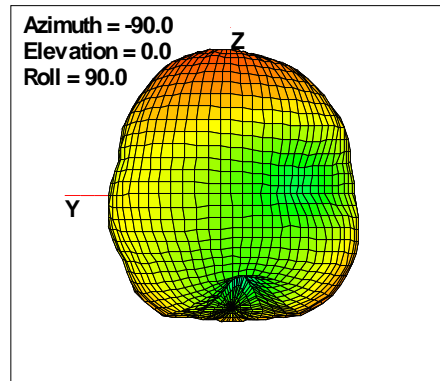

WAN Free-Space Total EIRP, 780 MHz

Total EIRP, Right Side View

Total EIRP, Left Side View

Total EIRP, Bottom View

Total EIRP, Top View

Total EIRP, Front Face View

Total EIRP, Back Face View

WAN Free-Space Total EIRP, 800 MHz

Total EIRP, Right Side View

Total EIRP, Left Side View

Total EIRP, Bottom View

Total EIRP, Top View

Total EIRP, Front Face View

Total EIRP, Back Face View

WAN Free-Space Total EIRP, 824 MHz

Total EIRP, Right Side View

Total EIRP, Left Side View

Total EIRP, Bottom View

Total EIRP, Top View

Total EIRP, Front Face View

Total EIRP, Back Face View

WAN Free-Space Total EIRP, 850MHz

Total EIRP, Right Side View

Total EIRP, Left Side View

Total EIRP, Bottom View

Total EIRP, Top View

Total EIRP, Front Face View

Total EIRP, Back Face View

WAN Free-Space Total EIRP, 869MHz

Total EIRP, Right Side View

Total EIRP, Left Side View

Total EIRP, Bottom View