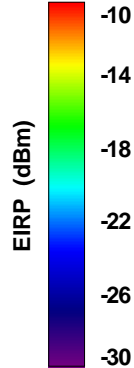

Total	Frequency (MHz)	1900	1920	1930	1960	1990	2110
	Peak Gain (dBi)	1.69171	1.51916	1.02215	1.48942	1.47139	0.91979
	Average Gain (dB)	-2.91048	-3.4868	-3.14829	-3.4169	-3.69129	-5.10687

Total	Frequency (MHz)	2160	2170	2190	2200		
	Peak Gain (dBi)	0.87977	0.65272	-1.87854	-3.59553		
	Average Gain (dB)	-4.80255	-7.76484	-9.34817	-9.17437		

WAN Free-Space Total EIRP, 780 MHz

Total EIRP, Right Side View

Total EIRP, Left Side View

Total EIRP, Bottom View

Total EIRP, Top View

Total EIRP, Front Face View

Total EIRP, Back Face View

WAN Free-Space Total EIRP, 800 MHz

Total EIRP, Right Side View

Total EIRP, Left Side View

Total EIRP, Bottom View

Total EIRP, Top View

Total EIRP, Front Face View

Total EIRP, Back Face View

WAN Free-Space Total EIRP, 824 MHz

Total EIRP, Right Side View

Total EIRP, Left Side View

Total EIRP, Bottom View

Total EIRP, Top View

Total EIRP, Front Face View

Total EIRP, Back Face View

WAN Free-Space Total EIRP, 850MHz

Total EIRP, Right Side View

Total EIRP, Left Side View