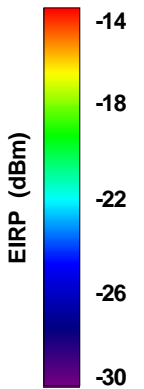

Total ERP, Back Face View

WAN Free-Space Total EIRP, 960MHz

Total EIRP, Right Side View

Total EIRP, Left Side View

Total EIRP, Bottom View

Total EIRP, Top View

Total EIRP, Front Face View

Total EIRP, Back Face View

WAN Free-Space Total EIRP, 980MHz

Total EIRP, Right Side View

Total EIRP, Left Side View

Total EIRP, Bottom View

Total EIRP, Top View

Total EIRP, Front Face View

Total EIRP, Back Face View

WAN Free-Space Total EIRP, 1574MHz

Total EIRP, Right Side View

Total EIRP, Left Side View

Total EIRP, Bottom View

Total EIRP, Top View

Total EIRP, Front Face View

Total EIRP, Back Face View

WAN Free-Space Total EIRP, 1575MHz

Total EIRP, Right Side View

Total EIRP, Left Side View

Total EIRP, Bottom View

Total EIRP, Top View

Total EIRP, Front Face View

Total EIRP, Back Face View

WAN Free-Space Total EIRP, 1576MHz

Total EIRP, Right Side View

Total EIRP, Left Side View