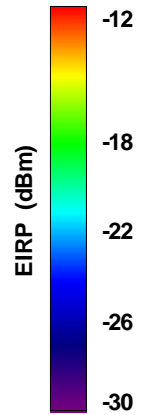

Total EIRP, Top View

Total EIRP, Front Face View

Total EIRP, Back Face View

WAN Free-Space Total EIRP, 894MHz

Total EIRP, Right Side View

Total EIRP, Left Side View

Total EIRP, Bottom View

Total EIRP, Top View

Total EIRP, Front Face View

Total EIRP, Back Face View

WAN Free-Space Total EIRP, 915MHz

Total ERP, Right Side View

Total ERP, Left Side View

Total ERP, Bottom View

Total ERP, Top View

Total ERP, Front Face View

Total ERP, Back Face View

WAN Free-Space Total EIRP, 960MHz

Total EIRP, Right Side View

Total EIRP, Left Side View

Total EIRP, Bottom View

Total EIRP, Top View

Total EIRP, Front Face View

Total EIRP, Back Face View

WAN Free-Space Total EIRP, 980MHz

Total EIRP, Right Side View

Total EIRP, Left Side View

Total EIRP, Bottom View

Total EIRP, Top View

Total EIRP, Front Face View

Total EIRP, Back Face View

WAN Free-Space Total EIRP, 1574MHz