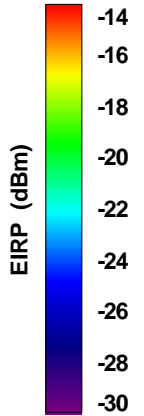

Total	Frequency (MHz)	1900	1920	1930	1960	1990	2110
	Peak Gain (dBi)	1.69171	1.51916	1.02215	1.48942	1.47139	0.91979
	Average Gain (dB)	-2.91048	-3.4868	-3.14829	-3.4169	-3.69129	-5.10687

Total	Frequency (MHz)	2160	2170	2190	2200		
	Peak Gain (dBi)	0.87977	0.65272	-1.87854	-3.59553		
	Average Gain (dB)	-4.80255	-7.76484	-9.34817	-9.17437		

Total ERP, Back Face View

WAN Free-Space Total EIRP, 960MHz

Total EIRP, Right Side View

Total EIRP, Left Side View

Total EIRP, Bottom View

Total EIRP, Top View

Total EIRP, Front Face View

Total EIRP, Back Face View

WAN Free-Space Total EIRP, 980MHz

Total EIRP, Right Side View

Total EIRP, Left Side View

Total EIRP, Bottom View

Total EIRP, Top View

Total EIRP, Front Face View

Total EIRP, Back Face View

WAN Free-Space Total EIRP, 1574MHz

Total EIRP, Right Side View

Total EIRP, Left Side View

Total EIRP, Bottom View

Total EIRP, Top View

Total EIRP, Front Face View

Total EIRP, Back Face View

WAN Free-Space Total EIRP, 1575MHz

Total EIRP, Right Side View