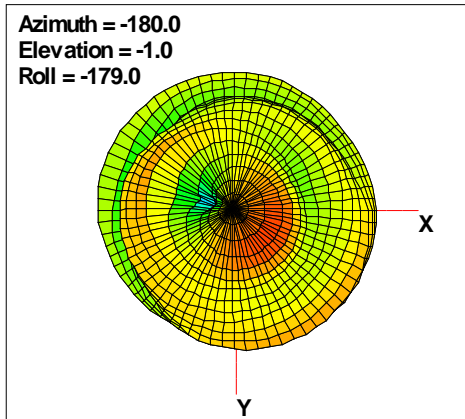

Total EIRP, Right Side View

Total EIRP, Left Side View

Total EIRP, Bottom View

Total EIRP, Top View

Total EIRP, Front Face View

Total EIRP, Back Face View

WAN Free-Space Total EIRP, 1900MHz

Total EIRP, Right Side View

Total EIRP, Left Side View

Total EIRP, Bottom View

Total EIRP, Top View

Total EIRP, Front Face View

Total EIRP, Back Face View

WAN Free-Space Total EIRP, 1920MHz

Total EIRP, Right Side View

Total EIRP, Left Side View

Total EIRP, Bottom View

Total EIRP, Top View

Total EIRP, Front Face View

Total EIRP, Back Face View

WAN Free-Space Total EIRP, 1930MHz

Total EIRP, Right Side View

Total EIRP, Left Side View

Total EIRP, Bottom View

Total EIRP, Top View

Total EIRP, Front Face View

Total EIRP, Back Face View

WAN Free-Space Total EIRP, 1960MHz

Total EIRP, Right Side View

Total EIRP, Left Side View

Total EIRP, Bottom View

Total EIRP, Top View