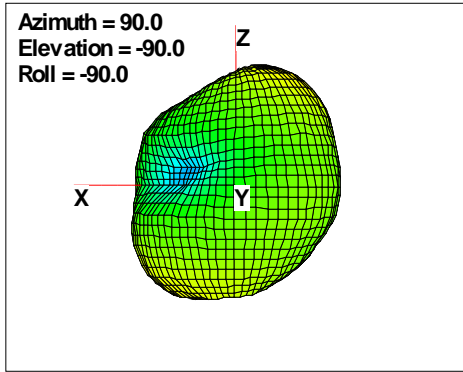

WAN Free-Space Total EIRP, 780 MHz

Total EIRP, Right Side View

Total EIRP, Left Side View

Total EIRP, Bottom View

Total EIRP, Top View

Total EIRP, Front Face View

Total EIRP, Back Face View

WAN Free-Space Total EIRP, 800 MHz

Total EIRP, Right Side View

Total EIRP, Left Side View

Total EIRP, Bottom View

Total EIRP, Top View

Total EIRP, Front Face View

Total EIRP, Back Face View

WAN Free-Space Total EIRP, 824 MHz

Total EIRP, Right Side View

Total EIRP, Left Side View

Total EIRP, Bottom View

Total EIRP, Top View

Total EIRP, Front Face View

Total EIRP, Back Face View

WAN Free-Space Total EIRP, 850MHz

Total EIRP, Right Side View

Total EIRP, Left Side View

Total EIRP, Bottom View

Total EIRP, Top View

Total EIRP, Front Face View

Total EIRP, Back Face View

WAN Free-Space Total EIRP, 869MHz

Total EIRP, Right Side View

Total EIRP, Left Side View

Total EIRP, Bottom View