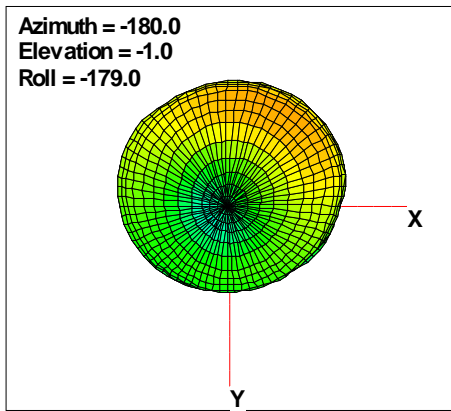

Total EIRP, Top View

Total EIRP, Front Face View

Total EIRP, Back Face View

WAN Free-Space Total EIRP, 894MHz

Total EIRP, Right Side View

Total EIRP, Left Side View

Total EIRP, Bottom View

Total EIRP, Top View

Total EIRP, Front Face View

Total EIRP, Back Face View

WAN Free-Space Total EIRP, 915MHz

Total ERP, Right Side View

Total ERP, Left Side View

Total ERP, Bottom View

Total ERP, Top View

Total ERP, Front Face View

Total ERP, Back Face View

WAN Free-Space Total EIRP, 960MHz

Total EIRP, Right Side View

Total EIRP, Left Side View

Total EIRP, Bottom View

Total EIRP, Top View

Total EIRP, Front Face View

Total EIRP, Back Face View

WAN Free-Space Total EIRP, 980MHz

Total EIRP, Right Side View

Total EIRP, Left Side View

Total EIRP, Bottom View

Total EIRP, Top View

Total EIRP, Front Face View

Total EIRP, Back Face View

WAN Free-Space Total EIRP, 1574MHz