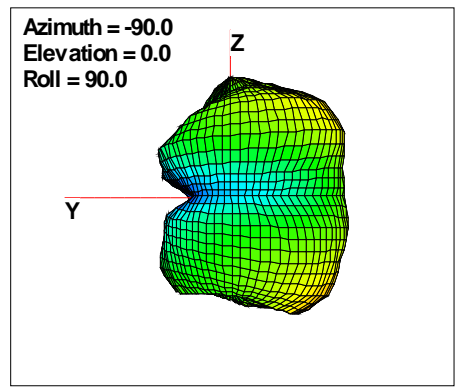

Total ERP, Back Face View

WAN Free-Space Total EIRP, 960MHz

Total EIRP, Right Side View

Total EIRP, Left Side View

Total EIRP, Bottom View

Total EIRP, Top View

Total EIRP, Front Face View

Total EIRP, Back Face View

WAN Free-Space Total EIRP, 980MHz

Total EIRP, Right Side View

Total EIRP, Left Side View

Total EIRP, Bottom View

Total EIRP, Top View

Total EIRP, Front Face View

Total EIRP, Back Face View

WAN Free-Space Total EIRP, 1574MHz

Total EIRP, Right Side View

Total EIRP, Left Side View

Total EIRP, Bottom View

Total EIRP, Top View

Total EIRP, Front Face View

Total EIRP, Back Face View

WAN Free-Space Total EIRP, 1575MHz

Total EIRP, Right Side View

Total EIRP, Left Side View

Total EIRP, Bottom View

Total EIRP, Top View

Total EIRP, Front Face View

Total EIRP, Back Face View

WAN Free-Space Total EIRP, 1576MHz

Total EIRP, Right Side View

Total EIRP, Left Side View