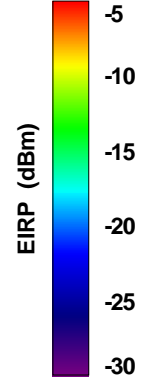

Total EIRP, Top View

Total EIRP, Front Face View

Total EIRP, Back Face View

WAN Free-Space Total EIRP, 1960MHz

Total EIRP, Right Side View

Total EIRP, Left Side View

Total EIRP, Bottom View

Total EIRP, Top View

Total EIRP, Front Face View

Total EIRP, Back Face View

WAN Free-Space Total EIRP, 1990MHz

Total EIRP, Right Side View

Total EIRP, Left Side View

Total EIRP, Bottom View

Total EIRP, Top View

Total EIRP, Front Face View

Total EIRP, Back Face View

WAN Free-Space Total EIRP, 2110MHz

Total EIRP, Right Side View

Total EIRP, Left Side View

Total EIRP, Bottom View

Total EIRP, Top View

Total EIRP, Front Face View

Total EIRP, Back Face View

WAN Free-Space Total EIRP, 2160MHz

Total EIRP, Right Side View

Total EIRP, Left Side View

Total EIRP, Bottom View

Total EIRP, Top View

Total EIRP, Front Face View

Total EIRP, Back Face View

WAN Free-Space Total EIRP, 2170MHz