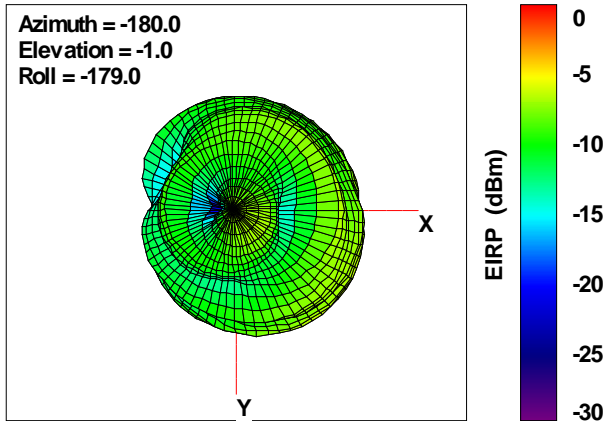

Total EIRP, Top View

Total EIRP, Front Face View

Total EIRP, Back Face View

WAN Free-Space Total EIRP, 1960MHz

Total EIRP, Right Side View

Total EIRP, Left Side View

Total EIRP, Bottom View

Total EIRP, Top View

Total EIRP, Front Face View

Total EIRP, Back Face View

WAN Free-Space Total EIRP, 1990MHz

Total EIRP, Right Side View

Total EIRP, Left Side View

Total EIRP, Bottom View

Total EIRP, Top View

Total EIRP, Front Face View

Total EIRP, Back Face View

WAN Free-Space Total EIRP, 2110MHz

Total EIRP, Right Side View

Total EIRP, Left Side View

Total EIRP, Bottom View

Total EIRP, Top View

Total EIRP, Front Face View

Total EIRP, Back Face View

WAN Free-Space Total EIRP, 2160MHz

Total EIRP, Right Side View

Total EIRP, Left Side View

Total EIRP, Bottom View

Total EIRP, Top View

Total EIRP, Front Face View

Total EIRP, Back Face View

WAN Free-Space Total EIRP, 2170MHz