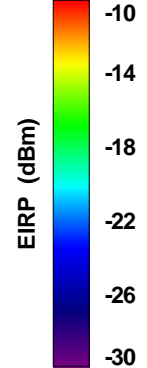

Total	Frequency (MHz)	1900	1920	1930	1960	1990	2110
	Peak Gain (dBi)	1.69171	1.51916	1.02215	1.48942	1.47139	0.91979
	Average Gain (dB)	-2.91048	-3.4868	-3.14829	-3.4169	-3.69129	-5.10687

Total	Frequency (MHz)	2160	2170	2190	2200		
	Peak Gain (dBi)	0.87977	0.65272	-1.87854	-3.59553		
	Average Gain (dB)	-4.80255	-7.76484	-9.34817	-9.17437		

WAN Free-Space Total EIRP, 780 MHz

Total EIRP, Right Side View

Total EIRP, Left Side View

Total EIRP, Bottom View

Total EIRP, Top View

Total EIRP, Front Face View

Total EIRP, Back Face View

WAN Free-Space Total EIRP, 800 MHz

Total EIRP, Right Side View

Total EIRP, Left Side View

Total EIRP, Bottom View

Total EIRP, Top View

Total EIRP, Front Face View

Total EIRP, Back Face View

WAN Free-Space Total EIRP, 824 MHz

Total EIRP, Right Side View

Total EIRP, Left Side View

Total EIRP, Bottom View

Total EIRP, Top View

Total EIRP, Front Face View

Total EIRP, Back Face View

WAN Free-Space Total EIRP, 850MHz

Total EIRP, Right Side View

Total EIRP, Left Side View