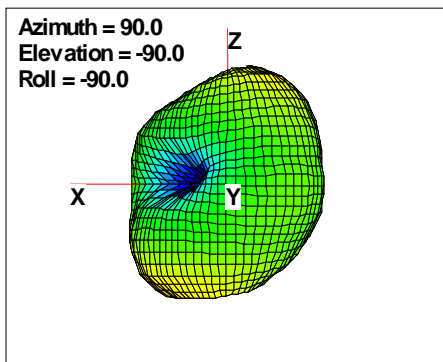

WAN Free-Space Total EIRP, 780 MHz

Total EIRP, Right Side View

Total EIRP, Left Side View

Total EIRP, Bottom View

Total EIRP, Top View

Total EIRP, Front Face View

Total EIRP, Back Face View

WAN Free-Space Total EIRP, 800 MHz