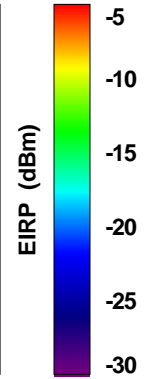

WAN Free-Space Total EIRP, 780 MHz

Total EIRP, Right Side View

Total EIRP, Left Side View

Total EIRP, Bottom View

Total EIRP, Top View

Total EIRP, Front Face View

Total EIRP, Back Face View

WAN Free-Space Total EIRP, 800 MHz

Total EIRP, Right Side View

Total EIRP, Left Side View

Total EIRP, Bottom View

Total EIRP, Top View

Total EIRP, Front Face View

Total EIRP, Back Face View

WAN Free-Space Total EIRP, 824 MHz

Total EIRP, Right Side View

Total EIRP, Left Side View

Total EIRP, Bottom View

Total EIRP, Top View

Total EIRP, Front Face View

Total EIRP, Back Face View

WAN Free-Space Total EIRP, 850MHz

Total EIRP, Right Side View

Total EIRP, Left Side View

Total EIRP, Bottom View

Total EIRP, Top View

Total EIRP, Front Face View

Total EIRP, Back Face View

WAN Free-Space Total EIRP, 869MHz

Total EIRP, Right Side View

Total EIRP, Left Side View

Total EIRP, Bottom View