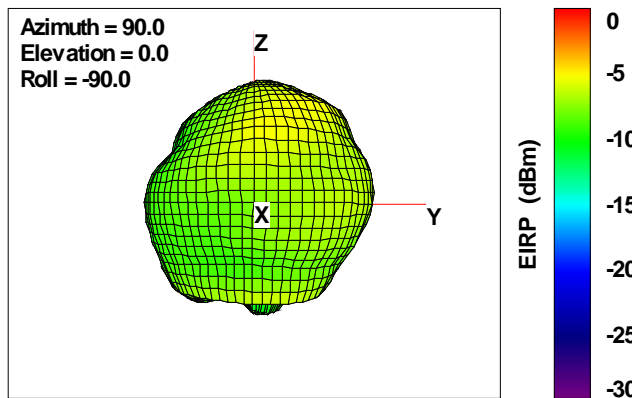

WAN Free-Space Total EIRP, 2160MHz

Total EIRP, Right Side View

Total EIRP, Left Side View

Total EIRP, Bottom View

Total EIRP, Top View

Total EIRP, Front Face View

Total EIRP, Back Face View

WAN Free-Space Total EIRP, 2170MHz

Total EIRP, Right Side View

Total EIRP, Left Side View

Total EIRP, Bottom View

Total EIRP, Top View

Total EIRP, Front Face View

Total EIRP, Back Face View

WAN Free-Space Total EIRP, 2190MHz

Total EIRP, Right Side View

Total EIRP, Left Side View

Total EIRP, Bottom View

Total EIRP, Top View

Total EIRP, Front Face View

Total EIRP, Back Face View

WAN Free-Space Total EIRP, 2200MHz

Total EIRP, Right Side View

Total EIRP, Left Side View

Total EIRP, Bottom View

Total EIRP, Top View

Total EIRP, Front Face View

Total EIRP, Back Face View