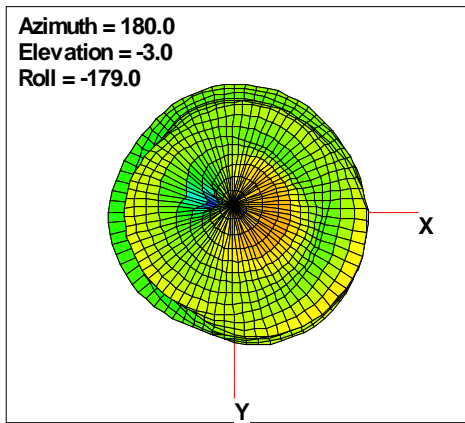

Total EIRP, Back Face View

WAN Free-Space Total EIRP, 1800MHz

Total EIRP, Right Side View

Total EIRP, Left Side View

Total EIRP, Bottom View

Total EIRP, Top View

Total EIRP, Front Face View

Total EIRP, Back Face View

WAN Free-Space Total EIRP, 1850MHz

Total EIRP, Right Side View

Total EIRP, Left Side View

Total EIRP, Bottom View

Total EIRP, Top View

Total EIRP, Front Face View

Total EIRP, Back Face View

WAN Free-Space Total EIRP, 1880MHz

Total EIRP, Right Side View

Total EIRP, Left Side View

Total EIRP, Bottom View

Total EIRP, Top View

Total EIRP, Front Face View

Total EIRP, Back Face View

WAN Free-Space Total EIRP, 1900MHz

Total EIRP, Right Side View

Total EIRP, Left Side View

Total EIRP, Bottom View

Total EIRP, Top View

Total EIRP, Front Face View

Total EIRP, Back Face View

WAN Free-Space Total EIRP, 1920MHz

Total EIRP, Right Side View

Total EIRP, Left Side View