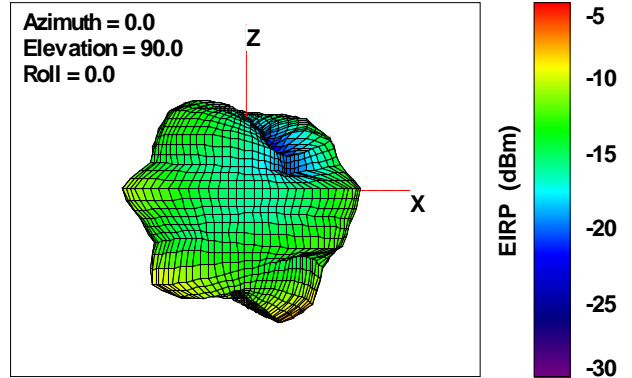

Total ERP, Back Face View

WAN Free-Space Total EIRP, 960MHz

Total EIRP, Right Side View

Total EIRP, Left Side View

Total EIRP, Bottom View

Total EIRP, Top View

Total EIRP, Front Face View

Total EIRP, Back Face View

WAN Free-Space Total EIRP, 980MHz

Total EIRP, Right Side View

Total EIRP, Left Side View

Total EIRP, Bottom View

Total EIRP, Top View

Total EIRP, Front Face View

Total EIRP, Back Face View

WAN Free-Space Total EIRP, 1574MHz

Total EIRP, Right Side View

Total EIRP, Left Side View

Total EIRP, Bottom View

Total EIRP, Top View

Total EIRP, Front Face View

Total EIRP, Back Face View

WAN Free-Space Total EIRP, 1575MHz

Total EIRP, Right Side View

Total EIRP, Left Side View

Total EIRP, Bottom View

Total EIRP, Top View

Total EIRP, Front Face View

Total EIRP, Back Face View

WAN Free-Space Total EIRP, 1576MHz

Total EIRP, Right Side View

Total EIRP, Left Side View