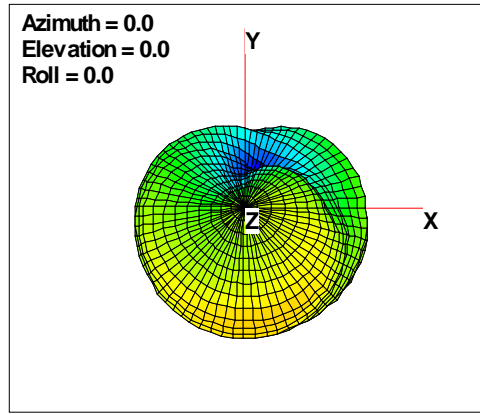

Total ERP, Back Face View

WAN Free-Space Total EIRP, 960MHz

Total EIRP, Right Side View

Total EIRP, Left Side View

Total EIRP, Bottom View

Total EIRP, Top View

Total EIRP, Front Face View

Total EIRP, Back Face View

WAN Free-Space Total EIRP, 980MHz

Total EIRP, Right Side View

Total EIRP, Left Side View

Total EIRP, Bottom View

Total EIRP, Top View

Total EIRP, Front Face View

Total EIRP, Back Face View

WAN Free-Space Total EIRP, 1574MHz

Total EIRP, Right Side View

Total EIRP, Left Side View

Total EIRP, Bottom View

Total EIRP, Top View

Total EIRP, Front Face View

Total EIRP, Back Face View

WAN Free-Space Total EIRP, 1575MHz

Total EIRP, Right Side View