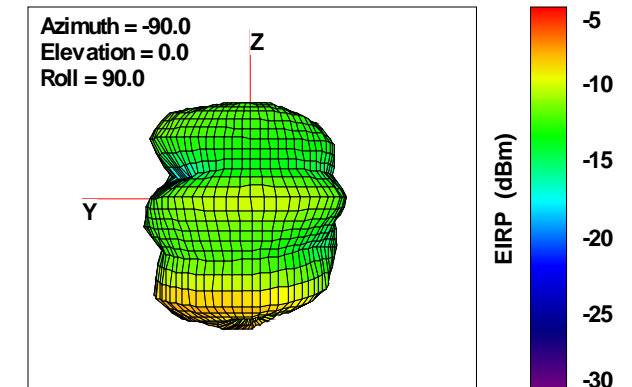

WAN Free-Space Total EIRP, 980MHz

Total EIRP, Right Side View

Total EIRP, Left Side View

Total EIRP, Bottom View

Total EIRP, Top View

Total EIRP, Front Face View

Total EIRP, Back Face View

WAN Free-Space Total EIRP, 1574MHz

Total EIRP, Right Side View

Total EIRP, Left Side View

Total EIRP, Bottom View

Total EIRP, Top View

Total EIRP, Front Face View

Total EIRP, Back Face View

WAN Free-Space Total EIRP, 1575MHz

Total EIRP, Right Side View

Total EIRP, Left Side View

Total EIRP, Bottom View

Total EIRP, Top View

Total EIRP, Front Face View

Total EIRP, Back Face View

WAN Free-Space Total EIRP, 1576MHz

Total EIRP, Right Side View

Total EIRP, Left Side View

Total EIRP, Bottom View

Total EIRP, Top View

Total EIRP, Front Face View

Total EIRP, Back Face View

WAN Free-Space Total EIRP, 1695MHz

Total EIRP, Right Side View

Total EIRP, Left Side View

Total EIRP, Bottom View