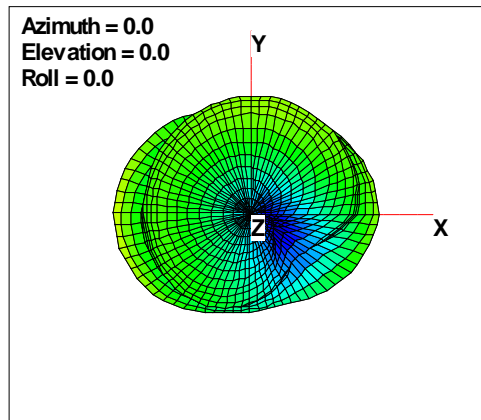

WAN Free-Space Total EIRP, 980MHz

Total EIRP, Right Side View

Total EIRP, Left Side View

Total EIRP, Bottom View

Total EIRP, Top View

Total EIRP, Front Face View

Total EIRP, Back Face View

WAN Free-Space Total EIRP, 1574MHz

Total EIRP, Right Side View

Total EIRP, Left Side View

Total EIRP, Bottom View

Total EIRP, Top View

Total EIRP, Front Face View

Total EIRP, Back Face View

WAN Free-Space Total EIRP, 1575MHz

Total EIRP, Right Side View

Total EIRP, Left Side View

Total EIRP, Bottom View

Total EIRP, Top View

Total EIRP, Front Face View

Total EIRP, Back Face View

WAN Free-Space Total EIRP, 1576MHz

Total EIRP, Right Side View

Total EIRP, Left Side View