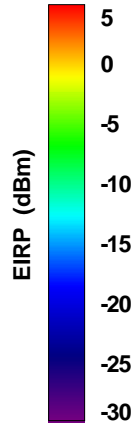

Total	Frequency (MHz)	1900	1920	1930	1960	1990	2110
	Peak Gain (dBi)	1.69171	1.51916	1.02215	1.48942	1.47139	0.91979
	Average Gain (dB)	-2.91048	-3.4868	-3.14829	-3.4169	-3.69129	-5.10687

Total	Frequency (MHz)	2160	2170	2190	2200		
	Peak Gain (dBi)	0.87977	0.65272	-1.87854	-3.59553		
	Average Gain (dB)	-4.80255	-7.76484	-9.34817	-9.17437		

WAN Free-Space Total EIRP, 1850MHz

Total EIRP, Right Side View

Total EIRP, Left Side View

Total EIRP, Bottom View

Total EIRP, Top View

Total EIRP, Front Face View

Total EIRP, Back Face View

WAN Free-Space Total EIRP, 1880MHz

Total EIRP, Right Side View

Total EIRP, Left Side View

Total EIRP, Bottom View

Total EIRP, Top View

Total EIRP, Front Face View

Total EIRP, Back Face View

WAN Free-Space Total EIRP, 1900MHz

Total EIRP, Right Side View

Total EIRP, Left Side View

Total EIRP, Bottom View

Total EIRP, Top View

Total EIRP, Front Face View

Total EIRP, Back Face View

WAN Free-Space Total EIRP, 1920MHz

Total EIRP, Right Side View

Total EIRP, Left Side View