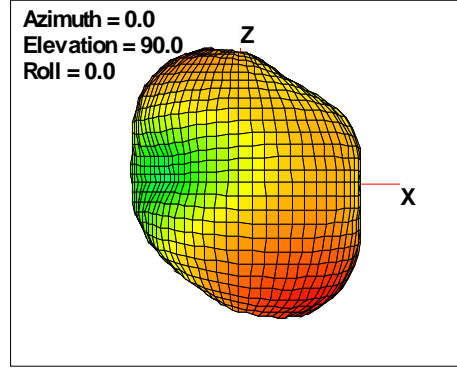

WAN Free-Space Total EIRP, 780 MHz

Total EIRP, Right Side View

Total EIRP, Left Side View

Total EIRP, Bottom View

Total EIRP, Top View

Total EIRP, Front Face View

Total EIRP, Back Face View

WAN Free-Space Total EIRP, 800 MHz

Total EIRP, Right Side View

Total EIRP, Left Side View

Total EIRP, Bottom View

Total EIRP, Top View

Total EIRP, Front Face View

Total EIRP, Back Face View

WAN Free-Space Total EIRP, 824 MHz

Total EIRP, Right Side View