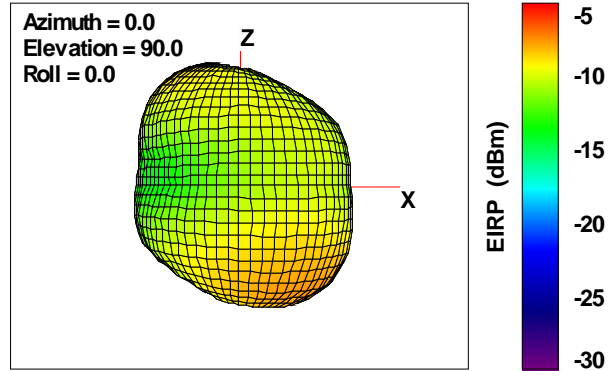

WAN Free-Space Total EIRP, 780 MHz

Total EIRP, Right Side View

Total EIRP, Left Side View

Total EIRP, Bottom View

Total EIRP, Top View

Total EIRP, Front Face View

Total EIRP, Back Face View

WAN Free-Space Total EIRP, 800 MHz

Total EIRP, Right Side View

Total EIRP, Left Side View

Total EIRP, Bottom View

Total EIRP, Top View

Total EIRP, Front Face View

Total EIRP, Back Face View

WAN Free-Space Total EIRP, 824 MHz

Total EIRP, Right Side View

Total EIRP, Left Side View

Total EIRP, Bottom View

Total EIRP, Top View

Total EIRP, Front Face View

Total EIRP, Back Face View

WAN Free-Space Total EIRP, 850MHz

Total EIRP, Right Side View

Total EIRP, Left Side View

Total EIRP, Bottom View

Total EIRP, Top View

Total EIRP, Front Face View

Total EIRP, Back Face View

WAN Free-Space Total EIRP, 869MHz

Total EIRP, Right Side View

Total EIRP, Left Side View

Total EIRP, Bottom View