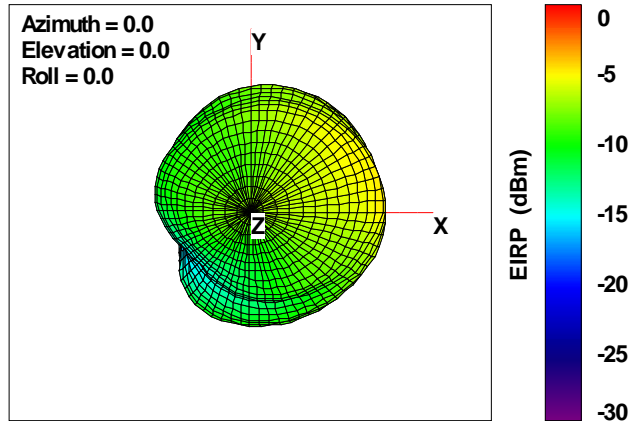

WAN Free-Space Total EIRP, 2160MHz

Total EIRP, Right Side View

Total EIRP, Left Side View

Total EIRP, Bottom View

Total EIRP, Top View

Total EIRP, Front Face View

Total EIRP, Back Face View

WAN Free-Space Total EIRP, 2170MHz

Total EIRP, Right Side View

Total EIRP, Left Side View

Total EIRP, Bottom View

Total EIRP, Top View

Total EIRP, Front Face View

Total EIRP, Back Face View

WAN Free-Space Total EIRP, 2190MHz

Total EIRP, Right Side View

Total EIRP, Left Side View

Total EIRP, Bottom View

Total EIRP, Top View

Total EIRP, Front Face View

Total EIRP, Back Face View

WAN Free-Space Total EIRP, 2200MHz

Total EIRP, Right Side View

Total EIRP, Left Side View

Total EIRP, Bottom View

Total EIRP, Top View

Total EIRP, Front Face View

Total EIRP, Back Face View