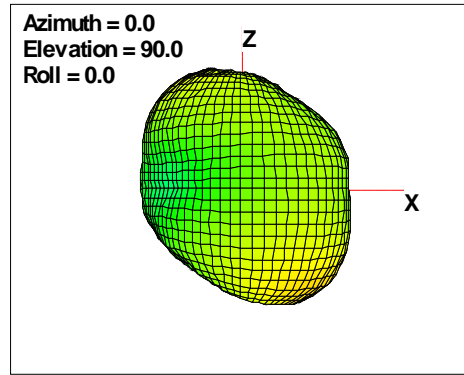

WAN Free-Space Total EIRP, 780 MHz

Total EIRP, Right Side View

Total EIRP, Left Side View

Total EIRP, Bottom View

Total EIRP, Top View

Total EIRP, Front Face View

Total EIRP, Back Face View

WAN Free-Space Total EIRP, 800 MHz

Total EIRP, Right Side View

Total EIRP, Left Side View

Total EIRP, Bottom View

Total EIRP, Top View

Total EIRP, Front Face View

Total EIRP, Back Face View

WAN Free-Space Total EIRP, 824 MHz

Total EIRP, Right Side View

Total EIRP, Left Side View

Total EIRP, Bottom View

Total EIRP, Top View

Total EIRP, Front Face View

Total EIRP, Back Face View

WAN Free-Space Total EIRP, 850MHz

Total EIRP, Right Side View

Total EIRP, Left Side View