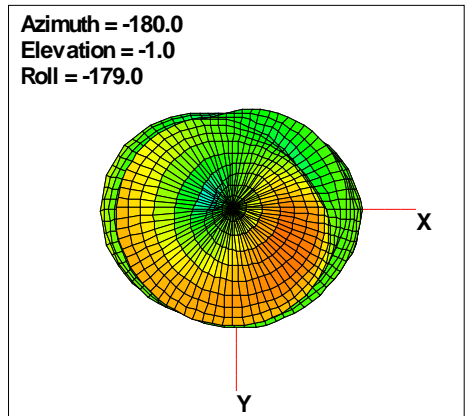

Total ERP, Back Face View

WAN Free-Space Total EIRP, 960MHz

Total EIRP, Right Side View

Total EIRP, Left Side View

Total EIRP, Bottom View

Total EIRP, Top View

Total EIRP, Front Face View

Total EIRP, Back Face View

WAN Free-Space Total EIRP, 980MHz

Total EIRP, Right Side View

Total EIRP, Left Side View

Total EIRP, Bottom View

Total EIRP, Top View

Total EIRP, Front Face View

Total EIRP, Back Face View

WAN Free-Space Total EIRP, 1574MHz

Total EIRP, Right Side View

Total EIRP, Left Side View

Total EIRP, Bottom View

Total EIRP, Top View

Total EIRP, Front Face View

Total EIRP, Back Face View

WAN Free-Space Total EIRP, 1575MHz

Total EIRP, Right Side View