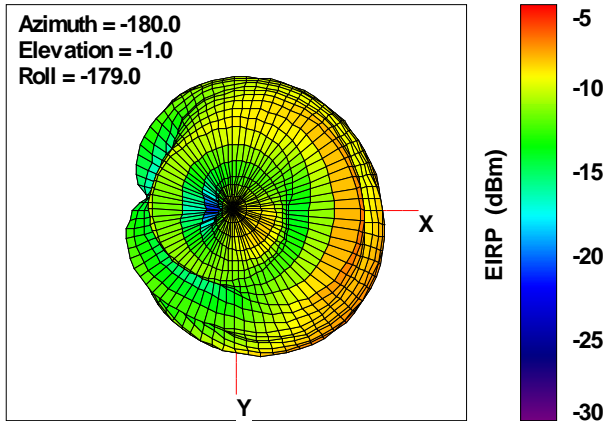

Total EIRP, Front Face View

Total EIRP, Back Face View

WAN Free-Space Total EIRP, 1990MHz

Total EIRP, Right Side View

Total EIRP, Left Side View

Total EIRP, Bottom View

Total EIRP, Top View

Total EIRP, Front Face View

Total EIRP, Back Face View

WAN Free-Space Total EIRP, 2110MHz

Total EIRP, Right Side View

Total EIRP, Left Side View

Total EIRP, Bottom View

Total EIRP, Top View

Total EIRP, Front Face View

Total EIRP, Back Face View

WAN Free-Space Total EIRP, 2160MHz

Total EIRP, Right Side View

Total EIRP, Left Side View

Total EIRP, Bottom View

Total EIRP, Top View

Total EIRP, Front Face View

Total EIRP, Back Face View

WAN Free-Space Total EIRP, 2170MHz

Total EIRP, Right Side View

Total EIRP, Left Side View

Total EIRP, Bottom View

Total EIRP, Top View

Total EIRP, Front Face View

Total EIRP, Back Face View

WAN Free-Space Total EIRP, 2190MHz

Total EIRP, Right Side View