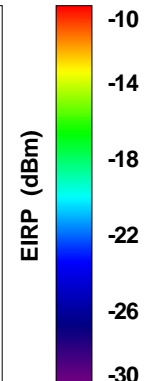

WAN Free-Space Total EIRP, 780 MHz

Total EIRP, Right Side View

Total EIRP, Left Side View

Total EIRP, Bottom View

Total EIRP, Top View

Total EIRP, Front Face View

Total EIRP, Back Face View

WAN Free-Space Total EIRP, 800 MHz

Total EIRP, Right Side View

Total EIRP, Left Side View

Total EIRP, Bottom View

Total EIRP, Top View

Total EIRP, Front Face View

Total EIRP, Back Face View

WAN Free-Space Total EIRP, 824 MHz

Total EIRP, Right Side View

Total EIRP, Left Side View

Total EIRP, Bottom View

Total EIRP, Top View

Total EIRP, Front Face View

Total EIRP, Back Face View

WAN Free-Space Total EIRP, 850MHz

Total EIRP, Right Side View

Total EIRP, Left Side View

Total EIRP, Bottom View

Total EIRP, Top View

Total EIRP, Front Face View

Total EIRP, Back Face View

WAN Free-Space Total EIRP, 869MHz

Total EIRP, Right Side View

Total EIRP, Left Side View

Total EIRP, Bottom View