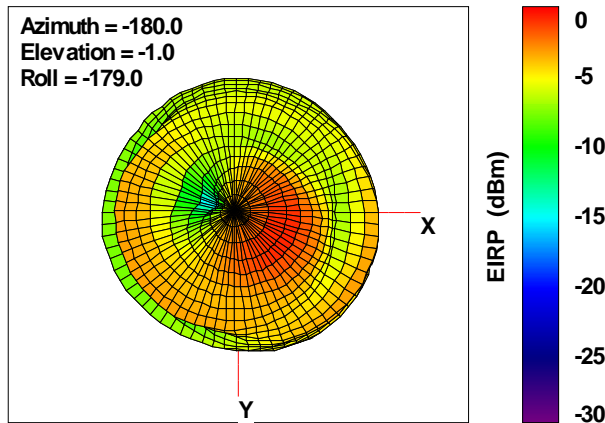

Total EIRP, Front Face View

Total EIRP, Back Face View

WAN Free-Space Total EIRP,1750 MHz

Total EIRP, Right Side View

Total EIRP, Left Side View

Total EIRP, Bottom View

Total EIRP, Top View

Total EIRP, Front Face View

Total EIRP, Back Face View

WAN Free-Space Total EIRP, 1800MHz

Total EIRP, Right Side View

Total EIRP, Left Side View

Total EIRP, Bottom View

Total EIRP, Top View

Total EIRP, Front Face View

Total EIRP, Back Face View

WAN Free-Space Total EIRP, 1850MHz

Total EIRP, Right Side View

Total EIRP, Left Side View

Total EIRP, Bottom View

Total EIRP, Top View

Total EIRP, Front Face View

Total EIRP, Back Face View

WAN Free-Space Total EIRP, 1880MHz

Total EIRP, Right Side View

Total EIRP, Left Side View

Total EIRP, Bottom View

Total EIRP, Top View

Total EIRP, Front Face View

Total EIRP, Back Face View

WAN Free-Space Total EIRP, 1900MHz

Total EIRP, Right Side View