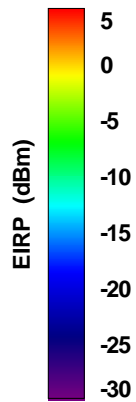

Total	Frequency (MHz)	1900	1920	1930	1960	1990	2110
	Peak Gain (dBi)	1.69171	1.51916	1.02215	1.48942	1.47139	0.91979
	Average Gain (dB)	-2.91048	-3.4868	-3.14829	-3.4169	-3.69129	-5.10687

Total	Frequency (MHz)	2160	2170	2190	2200		
	Peak Gain (dBi)	0.87977	0.65272	-1.87854	-3.59553		
	Average Gain (dB)	-4.80255	-7.76484	-9.34817	-9.17437		

Total EIRP, Right Side View

Total EIRP, Left Side View

Total EIRP, Bottom View

Total EIRP, Top View

Total EIRP, Front Face View

Total EIRP, Back Face View

WAN Free-Space Total EIRP, 1900MHz

Total EIRP, Right Side View

Total EIRP, Left Side View

Total EIRP, Bottom View

Total EIRP, Top View

Total EIRP, Front Face View

Total EIRP, Back Face View

WAN Free-Space Total EIRP, 1920MHz

Total EIRP, Right Side View

Total EIRP, Left Side View

Total EIRP, Bottom View

Total EIRP, Top View

Total EIRP, Front Face View

Total EIRP, Back Face View

WAN Free-Space Total EIRP, 1930MHz

Total EIRP, Right Side View

Total EIRP, Left Side View

Total EIRP, Bottom View