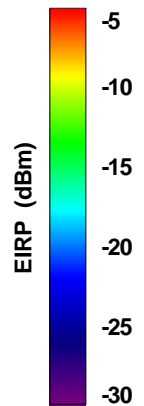

Total EIRP, Right Side View

Total EIRP, Left Side View

Total EIRP, Bottom View

Total EIRP, Top View

Total EIRP, Front Face View

Total EIRP, Back Face View

WAN Free-Space Total EIRP, 824 MHz

Total EIRP, Right Side View

Total EIRP, Left Side View

Total EIRP, Bottom View

Total EIRP, Top View

Total EIRP, Front Face View

Total EIRP, Back Face View

WAN Free-Space Total EIRP, 850MHz

Total EIRP, Right Side View

Total EIRP, Left Side View

Total EIRP, Bottom View

Total EIRP, Top View

Total EIRP, Front Face View

Total EIRP, Back Face View

WAN Free-Space Total EIRP, 869MHz

Total EIRP, Right Side View

Total EIRP, Left Side View

Total EIRP, Bottom View

Total EIRP, Top View

Total EIRP, Front Face View

Total EIRP, Back Face View

WAN Free-Space Total EIRP, 894MHz

Total EIRP, Right Side View

Total EIRP, Left Side View

Total EIRP, Bottom View

Total EIRP, Top View