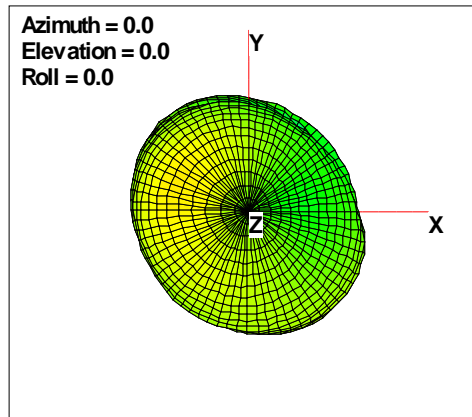

WAN Free-Space Total EIRP, 780 MHz

Total EIRP, Right Side View

Total EIRP, Left Side View

Total EIRP, Bottom View

Total EIRP, Top View

Total EIRP, Front Face View

Total EIRP, Back Face View

WAN Free-Space Total EIRP, 800 MHz

Total EIRP, Right Side View

Total EIRP, Left Side View

Total EIRP, Bottom View

Total EIRP, Top View

Total EIRP, Front Face View

Total EIRP, Back Face View

WAN Free-Space Total EIRP, 824 MHz

Total EIRP, Right Side View

Total EIRP, Left Side View

Total EIRP, Bottom View

Total EIRP, Top View

Total EIRP, Front Face View

Total EIRP, Back Face View

WAN Free-Space Total EIRP, 850MHz

Total EIRP, Right Side View

Total EIRP, Left Side View

Total EIRP, Bottom View

Total EIRP, Top View

Total EIRP, Front Face View

Total EIRP, Back Face View

WAN Free-Space Total EIRP, 869MHz

Total EIRP, Right Side View

Total EIRP, Left Side View

Total EIRP, Bottom View