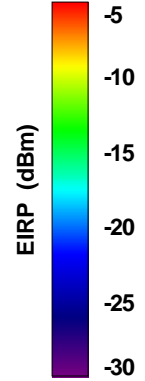

WAN Free-Space Total EIRP, 980MHz

Total EIRP, Right Side View

Total EIRP, Left Side View

Total EIRP, Bottom View

Total EIRP, Top View

Total EIRP, Front Face View

Total EIRP, Back Face View

WAN Free-Space Total EIRP, 1574MHz

Total EIRP, Right Side View

Total EIRP, Left Side View

Total EIRP, Bottom View

Total EIRP, Top View

Total EIRP, Front Face View

Total EIRP, Back Face View

WAN Free-Space Total EIRP, 1575MHz

Total EIRP, Right Side View

Total EIRP, Left Side View

Total EIRP, Bottom View

Total EIRP, Top View

Total EIRP, Front Face View

Total EIRP, Back Face View

WAN Free-Space Total EIRP, 1576MHz

Total EIRP, Right Side View

Total EIRP, Left Side View

Total EIRP, Bottom View

Total EIRP, Top View

Total EIRP, Front Face View

Total EIRP, Back Face View

WAN Free-Space Total EIRP, 1695MHz

Total EIRP, Right Side View

Total EIRP, Left Side View

Total EIRP, Bottom View