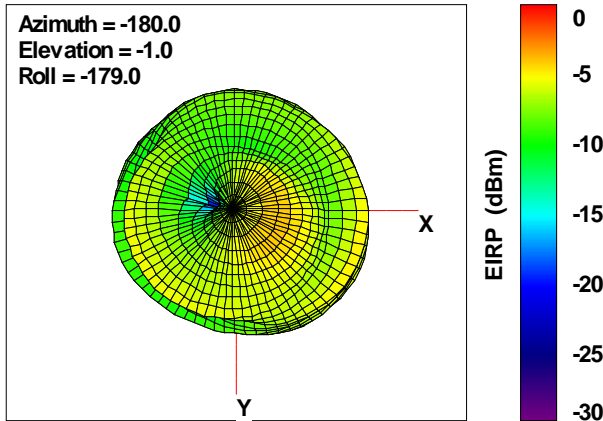

Total EIRP, Top View

Total EIRP, Front Face View

Total EIRP, Back Face View

WAN Free-Space Total EIRP, 1710MHz

Total EIRP, Right Side View

Total EIRP, Left Side View

Total EIRP, Bottom View

Total EIRP, Top View

Total EIRP, Front Face View

Total EIRP, Back Face View

WAN Free-Space Total EIRP,1750 MHz

Total EIRP, Right Side View

Total EIRP, Left Side View

Total EIRP, Bottom View

Total EIRP, Top View

Total EIRP, Front Face View

Total EIRP, Back Face View

WAN Free-Space Total EIRP, 1800MHz

Total EIRP, Right Side View

Total EIRP, Left Side View

Total EIRP, Bottom View

Total EIRP, Top View

Total EIRP, Front Face View

Total EIRP, Back Face View

WAN Free-Space Total EIRP, 1850MHz

Total EIRP, Right Side View

Total EIRP, Left Side View

Total EIRP, Bottom View

Total EIRP, Top View

Total EIRP, Front Face View

Total EIRP, Back Face View

WAN Free-Space Total EIRP, 1880MHz