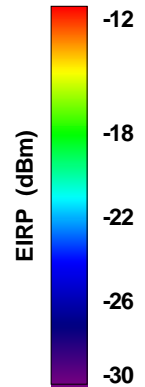

Total EIRP, Top View

Total EIRP, Front Face View

Total EIRP, Back Face View

WAN Free-Space Total EIRP, 894MHz

Total EIRP, Right Side View

Total EIRP, Left Side View

Total EIRP, Bottom View

Total EIRP, Top View

Total EIRP, Front Face View

Total EIRP, Back Face View

WAN Free-Space Total EIRP, 915MHz

Total ERP, Right Side View

Total ERP, Left Side View

Total ERP, Bottom View

Total ERP, Top View

Total ERP, Front Face View

Total ERP, Back Face View

WAN Free-Space Total EIRP, 960MHz

Total EIRP, Right Side View

Total EIRP, Left Side View

Total EIRP, Bottom View

Total EIRP, Top View

Total EIRP, Front Face View

Total EIRP, Back Face View

WAN Free-Space Total EIRP, 980MHz

Total EIRP, Right Side View

Total EIRP, Left Side View

Total EIRP, Bottom View

Total EIRP, Top View

Total EIRP, Front Face View

Total EIRP, Back Face View

WAN Free-Space Total EIRP, 1574MHz