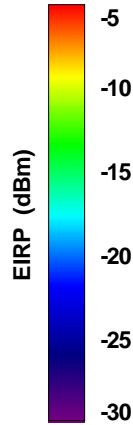

Total	Frequency (MHz)	1900	1920	1930	1960	1990	2110
	Peak Gain (dBi)	1.69171	1.51916	1.02215	1.48942	1.47139	0.91979
	Average Gain (dB)	-2.91048	-3.4868	-3.14829	-3.4169	-3.69129	-5.10687

Total	Frequency (MHz)	2160	2170	2190	2200		
	Peak Gain (dBi)	0.87977	0.65272	-1.87854	-3.59553		
	Average Gain (dB)	-4.80255	-7.76484	-9.34817	-9.17437		

Total EIRP, Back Face View

WAN Free-Space Total EIRP, 2110MHz

Total EIRP, Right Side View

Total EIRP, Left Side View

Total EIRP, Bottom View

Total EIRP, Top View

Total EIRP, Front Face View

Total EIRP, Back Face View

WAN Free-Space Total EIRP, 2160MHz

Total EIRP, Right Side View

Total EIRP, Left Side View

Total EIRP, Bottom View

Total EIRP, Top View

Total EIRP, Front Face View

Total EIRP, Back Face View

WAN Free-Space Total EIRP, 2170MHz

Total EIRP, Right Side View

Total EIRP, Left Side View

Total EIRP, Bottom View

Total EIRP, Top View

Total EIRP, Front Face View

Total EIRP, Back Face View

WAN Free-Space Total EIRP, 2190MHz

Total EIRP, Right Side View