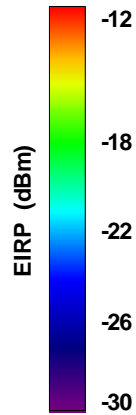

Total EIRP, Top View

Total EIRP, Front Face View

Total EIRP, Back Face View

WAN Free-Space Total EIRP, 894MHz

Total EIRP, Right Side View

Total EIRP, Left Side View

Total EIRP, Bottom View

Total EIRP, Top View

Total EIRP, Front Face View

Total EIRP, Back Face View

WAN Free-Space Total EIRP, 915MHz

Total ERP, Right Side View

Total ERP, Left Side View

Total ERP, Bottom View

Total ERP, Top View

Total ERP, Front Face View

Total ERP, Back Face View

WAN Free-Space Total EIRP, 960MHz

Total EIRP, Right Side View

Total EIRP, Left Side View

Total EIRP, Bottom View

Total EIRP, Top View

Total EIRP, Front Face View

Total EIRP, Back Face View

WAN Free-Space Total EIRP, 980MHz

Total EIRP, Right Side View

Total EIRP, Left Side View

Total EIRP, Bottom View

Total EIRP, Top View

Total EIRP, Front Face View

Total EIRP, Back Face View

WAN Free-Space Total EIRP, 1574MHz