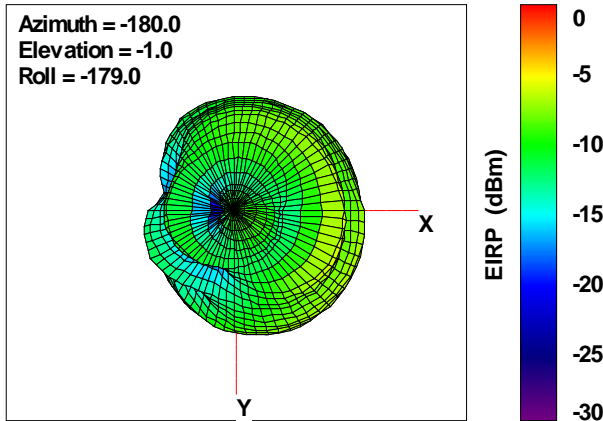

WAN Free-Space Total EIRP, 2160MHz

Total EIRP, Right Side View

Total EIRP, Left Side View

Total EIRP, Bottom View

Total EIRP, Top View

Total EIRP, Front Face View

Total EIRP, Back Face View

WAN Free-Space Total EIRP, 2170MHz

Total EIRP, Right Side View

Total EIRP, Left Side View

Total EIRP, Bottom View

Total EIRP, Top View

Total EIRP, Front Face View

Total EIRP, Back Face View

WAN Free-Space Total EIRP, 2190MHz

Total EIRP, Right Side View

Total EIRP, Left Side View

Total EIRP, Bottom View

Total EIRP, Top View

Total EIRP, Front Face View

Total EIRP, Back Face View

WAN Free-Space Total EIRP, 2200MHz

Total EIRP, Right Side View

Total EIRP, Left Side View

Total EIRP, Bottom View

Total EIRP, Top View

Total EIRP, Front Face View

Total EIRP, Back Face View