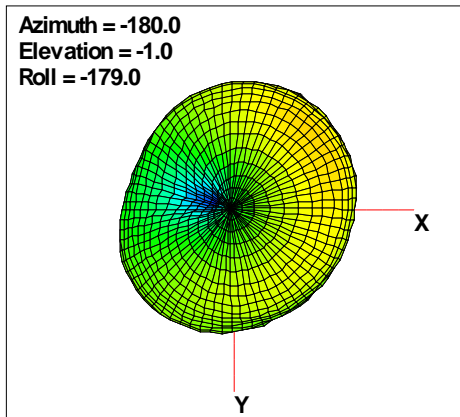

WAN Free-Space Total EIRP, 780 MHz

Total EIRP, Right Side View

Total EIRP, Left Side View

Total EIRP, Bottom View

Total EIRP, Top View

Total EIRP, Front Face View

Total EIRP, Back Face View

WAN Free-Space Total EIRP, 800 MHz

Total EIRP, Right Side View

Total EIRP, Left Side View

Total EIRP, Bottom View

Total EIRP, Top View

Total EIRP, Front Face View

Total EIRP, Back Face View

WAN Free-Space Total EIRP, 824 MHz

Total EIRP, Right Side View

Total EIRP, Left Side View

Total EIRP, Bottom View

Total EIRP, Top View

Total EIRP, Front Face View

Total EIRP, Back Face View

WAN Free-Space Total EIRP, 850MHz

Total EIRP, Right Side View

Total EIRP, Left Side View

Total EIRP, Bottom View

Total EIRP, Top View

Total EIRP, Front Face View

Total EIRP, Back Face View

WAN Free-Space Total EIRP, 869MHz

Total EIRP, Right Side View

Total EIRP, Left Side View

Total EIRP, Bottom View