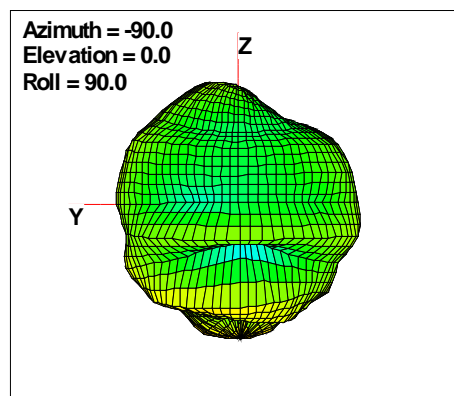

WAN Free-Space Total EIRP, 1850MHz

Total EIRP, Right Side View

Total EIRP, Left Side View

Total EIRP, Bottom View

Total EIRP, Top View

Total EIRP, Front Face View

Total EIRP, Back Face View

WAN Free-Space Total EIRP, 1880MHz

Total EIRP, Right Side View

Total EIRP, Left Side View

Total EIRP, Bottom View

Total EIRP, Top View

Total EIRP, Front Face View

Total EIRP, Back Face View

WAN Free-Space Total EIRP, 1900MHz

Total EIRP, Right Side View

Total EIRP, Left Side View

Total EIRP, Bottom View

Total EIRP, Top View

Total EIRP, Front Face View

Total EIRP, Back Face View

WAN Free-Space Total EIRP, 1920MHz

Total EIRP, Right Side View

Total EIRP, Left Side View