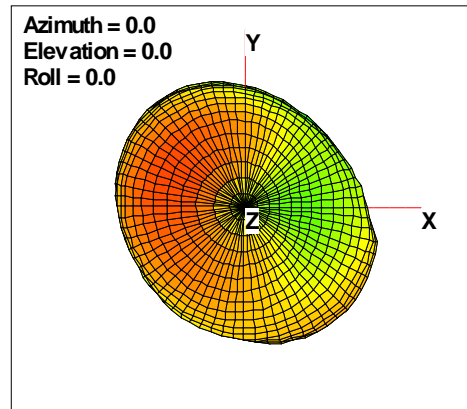

WAN Free-Space Total EIRP, 780 MHz

Total EIRP, Right Side View

Total EIRP, Left Side View

Total EIRP, Bottom View

Total EIRP, Top View

Total EIRP, Front Face View

Total EIRP, Back Face View

WAN Free-Space Total EIRP, 800 MHz

Total EIRP, Right Side View

Total EIRP, Left Side View

Total EIRP, Bottom View

Total EIRP, Top View

Total EIRP, Front Face View

Total EIRP, Back Face View

WAN Free-Space Total EIRP, 824 MHz

Total EIRP, Right Side View

Total EIRP, Left Side View

Total EIRP, Bottom View

Total EIRP, Top View

Total EIRP, Front Face View

Total EIRP, Back Face View

WAN Free-Space Total EIRP, 850MHz

Total EIRP, Right Side View

Total EIRP, Left Side View

Total EIRP, Bottom View

Total EIRP, Top View

Total EIRP, Front Face View

Total EIRP, Back Face View

WAN Free-Space Total EIRP, 869MHz

Total EIRP, Right Side View

Total EIRP, Left Side View

Total EIRP, Bottom View