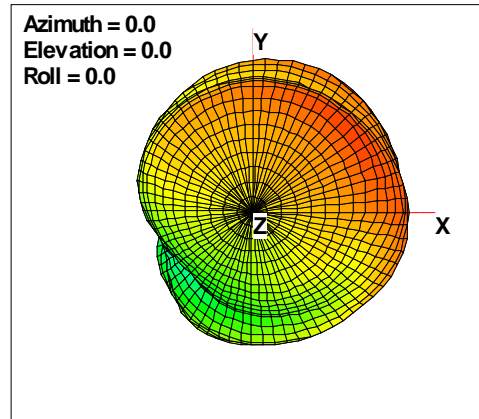

Total EIRP, Front Face View

Total EIRP, Back Face View

WAN Free-Space Total EIRP, 1990MHz

Total EIRP, Right Side View

Total EIRP, Left Side View

Total EIRP, Bottom View

Total EIRP, Top View

Total EIRP, Front Face View

Total EIRP, Back Face View

WAN Free-Space Total EIRP, 2110MHz

Total EIRP, Right Side View

Total EIRP, Left Side View

Total EIRP, Bottom View

Total EIRP, Top View

Total EIRP, Front Face View

Total EIRP, Back Face View

WAN Free-Space Total EIRP, 2160MHz

Total EIRP, Right Side View

Total EIRP, Left Side View

Total EIRP, Bottom View

Total EIRP, Top View

Total EIRP, Front Face View

Total EIRP, Back Face View

WAN Free-Space Total EIRP, 2170MHz

Total EIRP, Right Side View

Total EIRP, Left Side View

Total EIRP, Bottom View

Total EIRP, Top View

Total EIRP, Front Face View

Total EIRP, Back Face View

WAN Free-Space Total EIRP, 2190MHz

Total EIRP, Right Side View