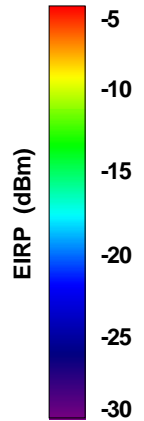

WAN Free-Space Total EIRP, 780 MHz

Total EIRP, Right Side View

Total EIRP, Left Side View

Total EIRP, Bottom View

Total EIRP, Top View

Total EIRP, Front Face View

Total EIRP, Back Face View

WAN Free-Space Total EIRP, 800 MHz

Total EIRP, Right Side View

Total EIRP, Left Side View

Total EIRP, Bottom View

Total EIRP, Top View

Total EIRP, Front Face View

Total EIRP, Back Face View

WAN Free-Space Total EIRP, 824 MHz

Total EIRP, Right Side View

Total EIRP, Left Side View

Total EIRP, Bottom View

Total EIRP, Top View

Total EIRP, Front Face View

Total EIRP, Back Face View

WAN Free-Space Total EIRP, 850MHz

Total EIRP, Right Side View

Total EIRP, Left Side View

Total EIRP, Bottom View

Total EIRP, Top View

Total EIRP, Front Face View

Total EIRP, Back Face View

WAN Free-Space Total EIRP, 869MHz

Total EIRP, Right Side View

Total EIRP, Left Side View

Total EIRP, Bottom View