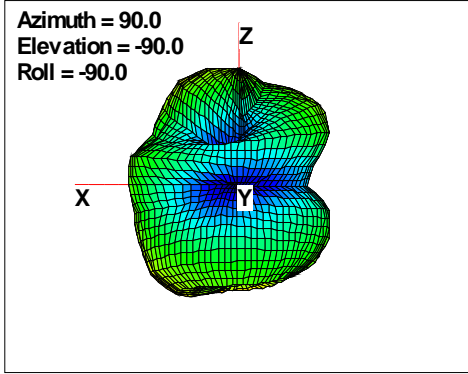

Total EIRP, Front Face View

Total EIRP, Back Face View

WAN Free-Space Total EIRP, 915MHz

Total ERP, Right Side View

Total ERP, Left Side View

Total ERP, Bottom View

Total ERP, Top View

Total ERP, Front Face View

Total ERP, Back Face View

WAN Free-Space Total EIRP, 960MHz

Total EIRP, Right Side View

Total EIRP, Left Side View

Total EIRP, Bottom View

Total EIRP, Top View

Total EIRP, Front Face View

Total EIRP, Back Face View

WAN Free-Space Total EIRP, 980MHz

Total EIRP, Right Side View

Total EIRP, Left Side View

Total EIRP, Bottom View

Total EIRP, Top View

Total EIRP, Front Face View

Total EIRP, Back Face View

WAN Free-Space Total EIRP, 1574MHz