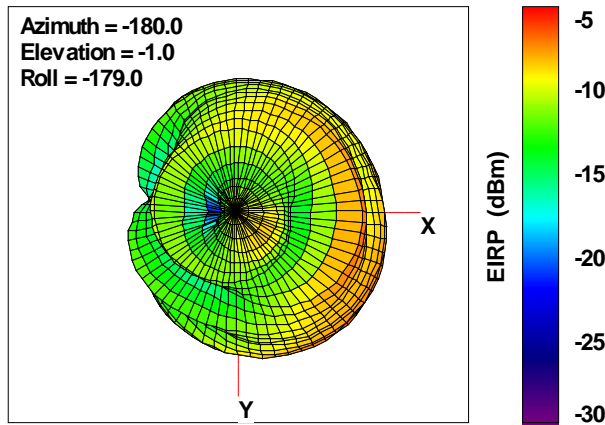

Total EIRP, Back Face View

WAN Free-Space Total EIRP, 2110MHz

Total EIRP, Right Side View

Total EIRP, Left Side View

Total EIRP, Bottom View

Total EIRP, Top View

Total EIRP, Front Face View

Total EIRP, Back Face View

WAN Free-Space Total EIRP, 2160MHz

Total EIRP, Right Side View

Total EIRP, Left Side View

Total EIRP, Bottom View

Total EIRP, Top View

Total EIRP, Front Face View

Total EIRP, Back Face View

WAN Free-Space Total EIRP, 2170MHz

Total EIRP, Right Side View

Total EIRP, Left Side View

Total EIRP, Bottom View

Total EIRP, Top View

Total EIRP, Front Face View

Total EIRP, Back Face View

WAN Free-Space Total EIRP, 2190MHz

Total EIRP, Right Side View

Total EIRP, Left Side View

Total EIRP, Bottom View

Total EIRP, Top View

Total EIRP, Front Face View

Total EIRP, Back Face View

WAN Free-Space Total EIRP, 2200MHz

Total EIRP, Right Side View

Total EIRP, Left Side View