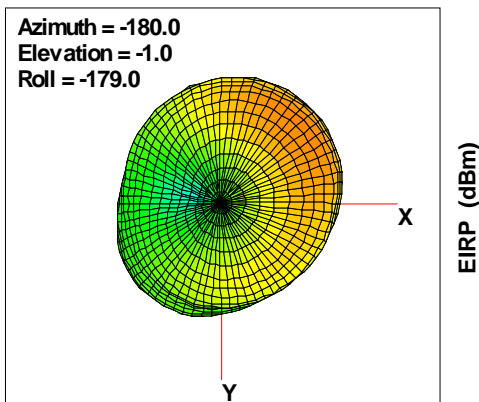

WAN Free-Space Total EIRP, 780 MHz

Total EIRP, Right Side View

Total EIRP, Left Side View

Total EIRP, Bottom View

Total EIRP, Top View

Total EIRP, Front Face View

Total EIRP, Back Face View

WAN Free-Space Total EIRP, 800 MHz

Total EIRP, Right Side View

Total EIRP, Left Side View

Total EIRP, Bottom View

Total EIRP, Top View

Total EIRP, Front Face View

Total EIRP, Back Face View

WAN Free-Space Total EIRP, 824 MHz

Total EIRP, Right Side View

Total EIRP, Left Side View

Total EIRP, Bottom View

Total EIRP, Top View

Total EIRP, Front Face View

Total EIRP, Back Face View

WAN Free-Space Total EIRP, 850MHz

Total EIRP, Right Side View

Total EIRP, Left Side View