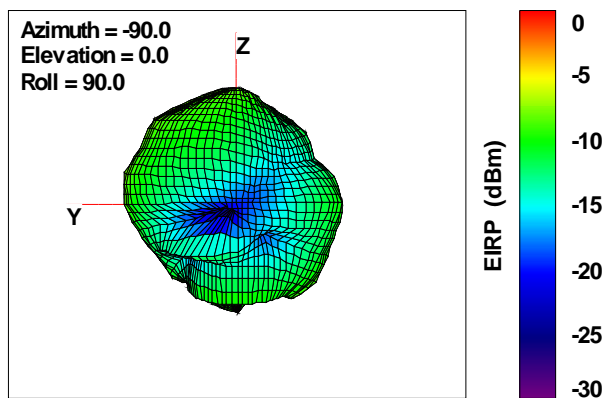

WAN Free-Space Total EIRP, 2160MHz

Total EIRP, Right Side View

Total EIRP, Left Side View

Total EIRP, Bottom View

Total EIRP, Top View

Total EIRP, Front Face View

Total EIRP, Back Face View

WAN Free-Space Total EIRP, 2170MHz

Total EIRP, Right Side View

Total EIRP, Left Side View

Total EIRP, Bottom View

Total EIRP, Top View

Total EIRP, Front Face View

Total EIRP, Back Face View

WAN Free-Space Total EIRP, 2190MHz

Total EIRP, Right Side View

Total EIRP, Left Side View

Total EIRP, Bottom View

Total EIRP, Top View

Total EIRP, Front Face View

Total EIRP, Back Face View

WAN Free-Space Total EIRP, 2200MHz

Total EIRP, Right Side View

Total EIRP, Left Side View

Total EIRP, Bottom View

Total EIRP, Top View

Total EIRP, Front Face View

Total EIRP, Back Face View