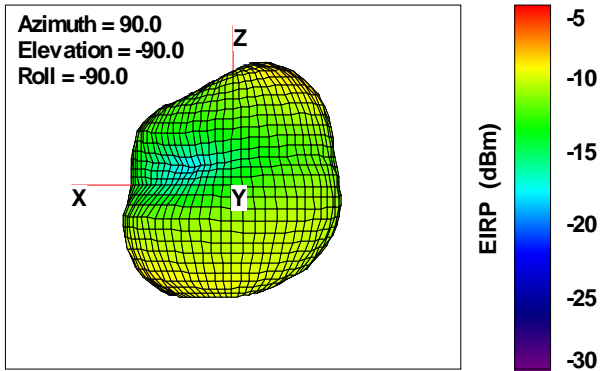

WAN Free-Space Total EIRP, 780 MHz

Total EIRP, Right Side View

Total EIRP, Left Side View

Total EIRP, Bottom View

Total EIRP, Top View

Total EIRP, Front Face View

Total EIRP, Back Face View

WAN Free-Space Total EIRP, 800 MHz

Total EIRP, Right Side View

Total EIRP, Left Side View

Total EIRP, Bottom View

Total EIRP, Top View

Total EIRP, Front Face View

Total EIRP, Back Face View

WAN Free-Space Total EIRP, 824 MHz

Total EIRP, Right Side View

Total EIRP, Left Side View

Total EIRP, Bottom View

Total EIRP, Top View

Total EIRP, Front Face View

Total EIRP, Back Face View

WAN Free-Space Total EIRP, 850MHz

Total EIRP, Right Side View

Total EIRP, Left Side View

Total EIRP, Bottom View

Total EIRP, Top View

Total EIRP, Front Face View

Total EIRP, Back Face View

WAN Free-Space Total EIRP, 869MHz

Total EIRP, Right Side View

Total EIRP, Left Side View

Total EIRP, Bottom View