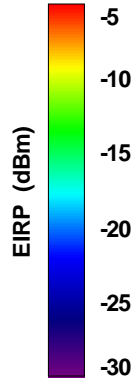

WAN Free-Space Total EIRP, 980MHz

Total EIRP, Right Side View

Total EIRP, Left Side View

Total EIRP, Bottom View

Total EIRP, Top View

Total EIRP, Front Face View

Total EIRP, Back Face View

WAN Free-Space Total EIRP, 1574MHz

Total EIRP, Right Side View

Total EIRP, Left Side View

Total EIRP, Bottom View

Total EIRP, Top View

Total EIRP, Front Face View

Total EIRP, Back Face View

WAN Free-Space Total EIRP, 1575MHz

Total EIRP, Right Side View

Total EIRP, Left Side View

Total EIRP, Bottom View

Total EIRP, Top View

Total EIRP, Front Face View

Total EIRP, Back Face View

WAN Free-Space Total EIRP, 1576MHz

Total EIRP, Right Side View

Total EIRP, Left Side View

Total EIRP, Bottom View

Total EIRP, Top View

Total EIRP, Front Face View

Total EIRP, Back Face View

WAN Free-Space Total EIRP, 1695MHz

Total EIRP, Right Side View

Total EIRP, Left Side View

Total EIRP, Bottom View