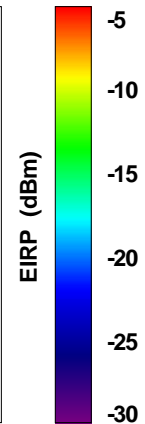

Total	Frequency (MHz)	1900	1920	1930	1960	1990	2110
	Peak Gain (dBi)	1.69171	1.51916	1.02215	1.48942	1.47139	0.91979
	Average Gain (dB)	-2.91048	-3.4868	-3.14829	-3.4169	-3.69129	-5.10687

Total	Frequency (MHz)	2160	2170	2190	2200		
	Peak Gain (dBi)	0.87977	0.65272	-1.87854	-3.59553		
	Average Gain (dB)	-4.80255	-7.76484	-9.34817	-9.17437		

WAN Free-Space Total EIRP, 980MHz

Total EIRP, Right Side View

Total EIRP, Left Side View

Total EIRP, Bottom View

Total EIRP, Top View

Total EIRP, Front Face View

Total EIRP, Back Face View

WAN Free-Space Total EIRP, 1574MHz

Total EIRP, Right Side View

Total EIRP, Left Side View

Total EIRP, Bottom View

Total EIRP, Top View

Total EIRP, Front Face View

Total EIRP, Back Face View

WAN Free-Space Total EIRP, 1575MHz

Total EIRP, Right Side View

Total EIRP, Left Side View

Total EIRP, Bottom View

Total EIRP, Top View

Total EIRP, Front Face View

Total EIRP, Back Face View

WAN Free-Space Total EIRP, 1576MHz

Total EIRP, Right Side View

Total EIRP, Left Side View