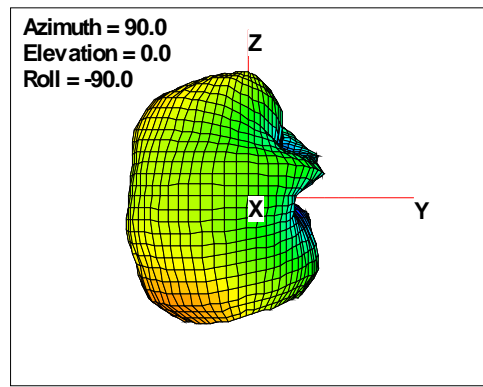

Total ERP, Back Face View

WAN Free-Space Total EIRP, 960MHz

Total EIRP, Right Side View

Total EIRP, Left Side View

Total EIRP, Bottom View

Total EIRP, Top View

Total EIRP, Front Face View

Total EIRP, Back Face View

WAN Free-Space Total EIRP, 980MHz

Total EIRP, Right Side View

Total EIRP, Left Side View

Total EIRP, Bottom View

Total EIRP, Top View

Total EIRP, Front Face View

Total EIRP, Back Face View

WAN Free-Space Total EIRP, 1574MHz

Total EIRP, Right Side View

Total EIRP, Left Side View

Total EIRP, Bottom View

Total EIRP, Top View

Total EIRP, Front Face View

Total EIRP, Back Face View

WAN Free-Space Total EIRP, 1575MHz

Total EIRP, Right Side View

Total EIRP, Left Side View

Total EIRP, Bottom View

Total EIRP, Top View

Total EIRP, Front Face View

Total EIRP, Back Face View

WAN Free-Space Total EIRP, 1576MHz

Total EIRP, Right Side View

Total EIRP, Left Side View