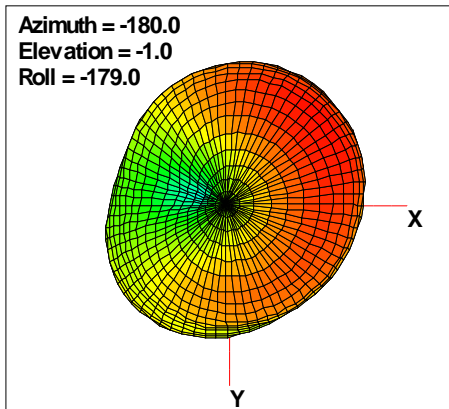

WAN Free-Space Total EIRP, 780 MHz

Total EIRP, Right Side View

Total EIRP, Left Side View

Total EIRP, Bottom View

Total EIRP, Top View

Total EIRP, Front Face View

Total EIRP, Back Face View

WAN Free-Space Total EIRP, 800 MHz

Total EIRP, Right Side View

Total EIRP, Left Side View

Total EIRP, Bottom View

Total EIRP, Top View

Total EIRP, Front Face View

Total EIRP, Back Face View

WAN Free-Space Total EIRP, 824 MHz

Total EIRP, Right Side View