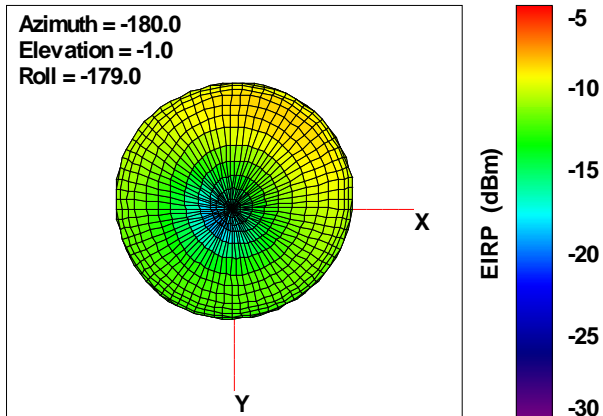

Total EIRP, Left Side View

Total EIRP, Bottom View

Total EIRP, Top View

Total EIRP, Front Face View

Total EIRP, Back Face View

WAN Free-Space Total EIRP, 850MHz

Total EIRP, Right Side View

Total EIRP, Left Side View

Total EIRP, Bottom View

Total EIRP, Top View

Total EIRP, Front Face View

Total EIRP, Back Face View

WAN Free-Space Total EIRP, 869MHz

Total EIRP, Right Side View

Total EIRP, Left Side View

Total EIRP, Bottom View

Total EIRP, Top View

Total EIRP, Front Face View

Total EIRP, Back Face View

WAN Free-Space Total EIRP, 894MHz

Total EIRP, Right Side View

Total EIRP, Left Side View

Total EIRP, Bottom View

Total EIRP, Top View

Total EIRP, Front Face View

Total EIRP, Back Face View

WAN Free-Space Total EIRP, 915MHz

Total ERP, Right Side View

Total ERP, Left Side View

Total ERP, Bottom View

Total ERP, Top View

Total ERP, Front Face View