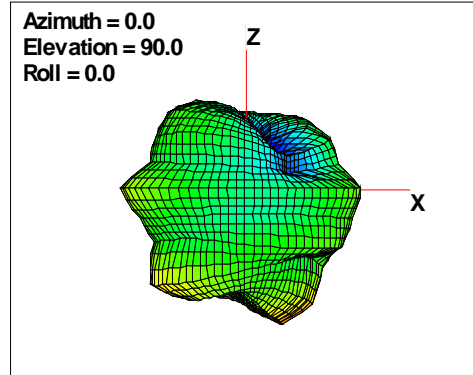

WAN Free-Space Total EIRP, 980MHz

Total EIRP, Right Side View

Total EIRP, Left Side View

Total EIRP, Bottom View

Total EIRP, Top View

Total EIRP, Front Face View

Total EIRP, Back Face View

WAN Free-Space Total EIRP, 1574MHz

Total EIRP, Right Side View

Total EIRP, Left Side View

Total EIRP, Bottom View

Total EIRP, Top View

Total EIRP, Front Face View

Total EIRP, Back Face View

WAN Free-Space Total EIRP, 1575MHz

Total EIRP, Right Side View

Total EIRP, Left Side View

Total EIRP, Bottom View

Total EIRP, Top View

Total EIRP, Front Face View

Total EIRP, Back Face View

WAN Free-Space Total EIRP, 1576MHz

Total EIRP, Right Side View

Total EIRP, Left Side View