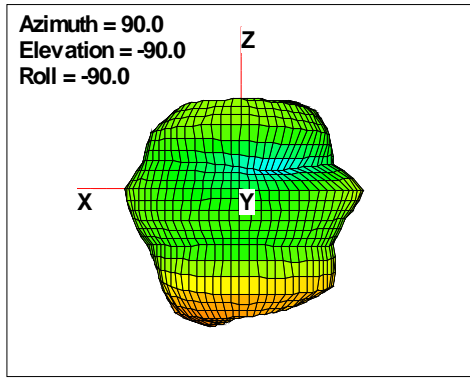

Total ERP, Back Face View

WAN Free-Space Total EIRP, 960MHz

Total EIRP, Right Side View

Total EIRP, Left Side View

Total EIRP, Bottom View

Total EIRP, Top View

Total EIRP, Front Face View

Total EIRP, Back Face View

WAN Free-Space Total EIRP, 980MHz

Total EIRP, Right Side View

Total EIRP, Left Side View

Total EIRP, Bottom View

Total EIRP, Top View

Total EIRP, Front Face View

Total EIRP, Back Face View

WAN Free-Space Total EIRP, 1574MHz

Total EIRP, Right Side View

Total EIRP, Left Side View

Total EIRP, Bottom View

Total EIRP, Top View

Total EIRP, Front Face View

Total EIRP, Back Face View

WAN Free-Space Total EIRP, 1575MHz

Total EIRP, Right Side View