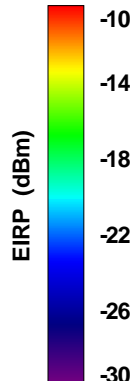

Total	Frequency (MHz)	1900	1920	1930	1960	1990	2110
	Peak Gain (dBi)	1.69171	1.51916	1.02215	1.48942	1.47139	0.91979
	Average Gain (dB)	-2.91048	-3.4868	-3.14829	-3.4169	-3.69129	-5.10687

Total	Frequency (MHz)	2160	2170	2190	2200		
	Peak Gain (dBi)	0.87977	0.65272	-1.87854	-3.59553		
	Average Gain (dB)	-4.80255	-7.76484	-9.34817	-9.17437		

WAN Free-Space Total EIRP, 780 MHz

Total EIRP, Right Side View

Total EIRP, Left Side View

Total EIRP, Bottom View

Total EIRP, Top View

Total EIRP, Front Face View

Total EIRP, Back Face View

WAN Free-Space Total EIRP, 800 MHz

Total EIRP, Right Side View

Total EIRP, Left Side View

Total EIRP, Bottom View

Total EIRP, Top View

Total EIRP, Front Face View

Total EIRP, Back Face View

WAN Free-Space Total EIRP, 824 MHz

Total EIRP, Right Side View

Total EIRP, Left Side View

Total EIRP, Bottom View

Total EIRP, Top View

Total EIRP, Front Face View

Total EIRP, Back Face View

WAN Free-Space Total EIRP, 850MHz

Total EIRP, Right Side View

Total EIRP, Left Side View