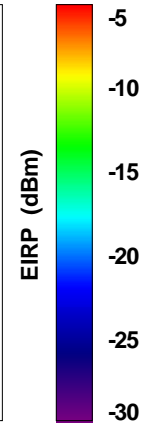

Total EIRP, Front Face View

Total EIRP, Back Face View

WAN Free-Space Total EIRP, 1990MHz

Total EIRP, Right Side View

Total EIRP, Left Side View

Total EIRP, Bottom View

Total EIRP, Top View

Total EIRP, Front Face View

Total EIRP, Back Face View

WAN Free-Space Total EIRP, 2110MHz

Total EIRP, Right Side View

Total EIRP, Left Side View

Total EIRP, Bottom View

Total EIRP, Top View

Total EIRP, Front Face View

Total EIRP, Back Face View

WAN Free-Space Total EIRP, 2160MHz

Total EIRP, Right Side View

Total EIRP, Left Side View

Total EIRP, Bottom View

Total EIRP, Top View

Total EIRP, Front Face View

Total EIRP, Back Face View

WAN Free-Space Total EIRP, 2170MHz

Total EIRP, Right Side View

Total EIRP, Left Side View

Total EIRP, Bottom View

Total EIRP, Top View

Total EIRP, Front Face View

Total EIRP, Back Face View

WAN Free-Space Total EIRP, 2190MHz

Total EIRP, Right Side View