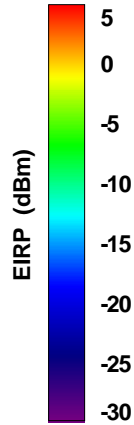

Total EIRP, Left Side View

Total EIRP, Bottom View

Total EIRP, Top View

Total EIRP, Front Face View

Total EIRP, Back Face View

WAN Free-Space Total EIRP, 1920MHz

Total EIRP, Right Side View

Total EIRP, Left Side View

Total EIRP, Bottom View

Total EIRP, Top View

Total EIRP, Front Face View

Total EIRP, Back Face View

WAN Free-Space Total EIRP, 1930MHz

Total EIRP, Right Side View

Total EIRP, Left Side View

Total EIRP, Bottom View

Total EIRP, Top View

Total EIRP, Front Face View

Total EIRP, Back Face View

WAN Free-Space Total EIRP, 1960MHz

Total EIRP, Right Side View

Total EIRP, Left Side View

Total EIRP, Bottom View

Total EIRP, Top View

Total EIRP, Front Face View

Total EIRP, Back Face View

WAN Free-Space Total EIRP, 1990MHz

Total EIRP, Right Side View

Total EIRP, Left Side View

Total EIRP, Bottom View

Total EIRP, Top View

Total EIRP, Front Face View