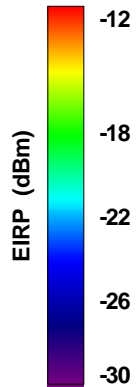

Total EIRP, Top View

Total EIRP, Front Face View

Total EIRP, Back Face View

WAN Free-Space Total EIRP, 894MHz

Total EIRP, Right Side View

Total EIRP, Left Side View

Total EIRP, Bottom View

Total EIRP, Top View

Total EIRP, Front Face View

Total EIRP, Back Face View

WAN Free-Space Total EIRP, 915MHz

Total ERP, Right Side View

Total ERP, Left Side View

Total ERP, Bottom View

Total ERP, Top View

Total ERP, Front Face View

Total ERP, Back Face View

WAN Free-Space Total EIRP, 960MHz

Total EIRP, Right Side View

Total EIRP, Left Side View

Total EIRP, Bottom View

Total EIRP, Top View

Total EIRP, Front Face View

Total EIRP, Back Face View

WAN Free-Space Total EIRP, 980MHz

Total EIRP, Right Side View

Total EIRP, Left Side View

Total EIRP, Bottom View

Total EIRP, Top View

Total EIRP, Front Face View

Total EIRP, Back Face View

WAN Free-Space Total EIRP, 1574MHz