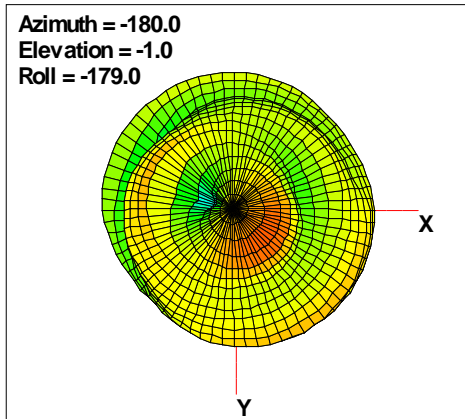

Total EIRP, Left Side View

Total EIRP, Bottom View

Total EIRP, Top View

Total EIRP, Front Face View

Total EIRP, Back Face View

WAN Free-Space Total EIRP, 1920MHz

Total EIRP, Right Side View

Total EIRP, Left Side View

Total EIRP, Bottom View

Total EIRP, Top View

Total EIRP, Front Face View

Total EIRP, Back Face View

WAN Free-Space Total EIRP, 1930MHz

Total EIRP, Right Side View

Total EIRP, Left Side View

Total EIRP, Bottom View

Total EIRP, Top View

Total EIRP, Front Face View

Total EIRP, Back Face View

WAN Free-Space Total EIRP, 1960MHz

Total EIRP, Right Side View

Total EIRP, Left Side View

Total EIRP, Bottom View

Total EIRP, Top View

Total EIRP, Front Face View

Total EIRP, Back Face View

WAN Free-Space Total EIRP, 1990MHz

Total EIRP, Right Side View

Total EIRP, Left Side View

Total EIRP, Bottom View

Total EIRP, Top View

Total EIRP, Front Face View