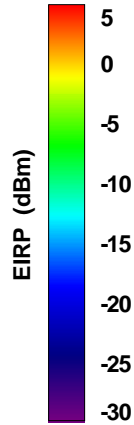

Total	Frequency (MHz)	1900	1920	1930	1960	1990	2110
	Peak Gain (dBi)	1.69171	1.51916	1.02215	1.48942	1.47139	0.91979
	Average Gain (dB)	-2.91048	-3.4868	-3.14829	-3.4169	-3.69129	-5.10687

Total	Frequency (MHz)	2160	2170	2190	2200		
	Peak Gain (dBi)	0.87977	0.65272	-1.87854	-3.59553		
	Average Gain (dB)	-4.80255	-7.76484	-9.34817	-9.17437		

Total EIRP, Right Side View

Total EIRP, Left Side View

Total EIRP, Bottom View

Total EIRP, Top View

Total EIRP, Front Face View

Total EIRP, Back Face View

WAN Free-Space Total EIRP, 1900MHz

Total EIRP, Right Side View

Total EIRP, Left Side View

Total EIRP, Bottom View

Total EIRP, Top View

Total EIRP, Front Face View

Total EIRP, Back Face View

WAN Free-Space Total EIRP, 1920MHz

Total EIRP, Right Side View

Total EIRP, Left Side View

Total EIRP, Bottom View

Total EIRP, Top View

Total EIRP, Front Face View

Total EIRP, Back Face View

WAN Free-Space Total EIRP, 1930MHz

Total EIRP, Right Side View

Total EIRP, Left Side View

Total EIRP, Bottom View