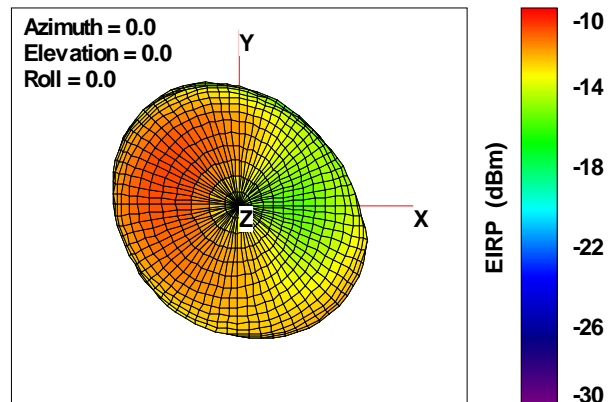

WAN Free-Space Total EIRP, 780 MHz

Total EIRP, Right Side View

Total EIRP, Left Side View

Total EIRP, Bottom View

Total EIRP, Top View

Total EIRP, Front Face View

Total EIRP, Back Face View

WAN Free-Space Total EIRP, 800 MHz

Total EIRP, Right Side View

Total EIRP, Left Side View

Total EIRP, Bottom View

Total EIRP, Top View

Total EIRP, Front Face View

Total EIRP, Back Face View

WAN Free-Space Total EIRP, 824 MHz

Total EIRP, Right Side View

Total EIRP, Left Side View

Total EIRP, Bottom View

Total EIRP, Top View

Total EIRP, Front Face View

Total EIRP, Back Face View

WAN Free-Space Total EIRP, 850MHz

Total EIRP, Right Side View

Total EIRP, Left Side View