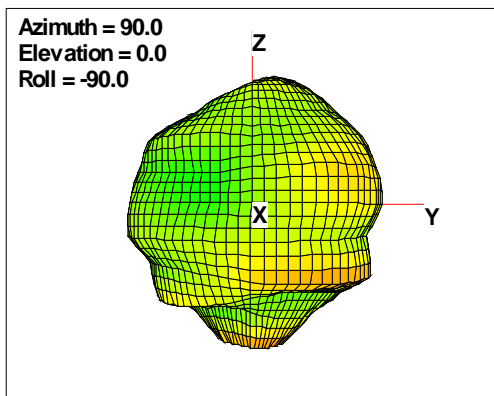

WAN Free-Space Total EIRP, 1850MHz

Total EIRP, Right Side View

Total EIRP, Left Side View

Total EIRP, Bottom View

Total EIRP, Top View

Total EIRP, Front Face View

Total EIRP, Back Face View

WAN Free-Space Total EIRP, 1880MHz

Total EIRP, Right Side View

Total EIRP, Left Side View

Total EIRP, Bottom View

Total EIRP, Top View

Total EIRP, Front Face View

Total EIRP, Back Face View

WAN Free-Space Total EIRP, 1900MHz

Total EIRP, Right Side View

Total EIRP, Left Side View

Total EIRP, Bottom View

Total EIRP, Top View

Total EIRP, Front Face View

Total EIRP, Back Face View

WAN Free-Space Total EIRP, 1920MHz

Total EIRP, Right Side View

Total EIRP, Left Side View