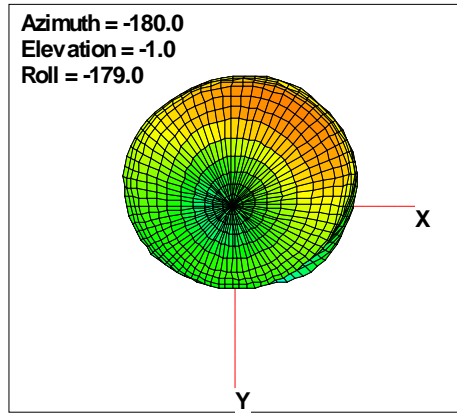

Total ERP, Back Face View

WAN Free-Space Total EIRP, 960MHz

Total EIRP, Right Side View

Total EIRP, Left Side View

Total EIRP, Bottom View

Total EIRP, Top View

Total EIRP, Front Face View

Total EIRP, Back Face View

WAN Free-Space Total EIRP, 980MHz

Total EIRP, Right Side View

Total EIRP, Left Side View

Total EIRP, Bottom View

Total EIRP, Top View

Total EIRP, Front Face View

Total EIRP, Back Face View

WAN Free-Space Total EIRP, 1574MHz

Total EIRP, Right Side View

Total EIRP, Left Side View

Total EIRP, Bottom View

Total EIRP, Top View

Total EIRP, Front Face View

Total EIRP, Back Face View

WAN Free-Space Total EIRP, 1575MHz

Total EIRP, Right Side View