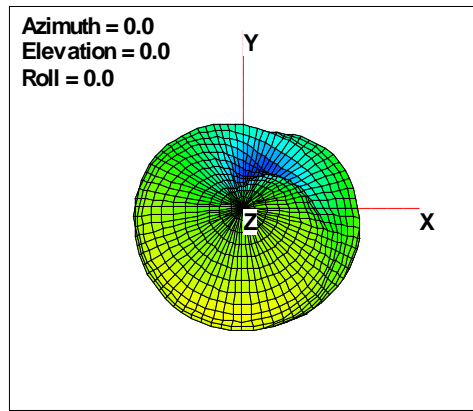

Total EIRP, Front Face View

Total EIRP, Back Face View

WAN Free-Space Total EIRP, 915MHz

Total ERP, Right Side View

Total ERP, Left Side View

Total ERP, Bottom View

Total ERP, Top View

Total ERP, Front Face View

Total ERP, Back Face View

WAN Free-Space Total EIRP, 960MHz

Total EIRP, Right Side View

Total EIRP, Left Side View

Total EIRP, Bottom View

Total EIRP, Top View

Total EIRP, Front Face View

Total EIRP, Back Face View

WAN Free-Space Total EIRP, 980MHz

Total EIRP, Right Side View

Total EIRP, Left Side View

Total EIRP, Bottom View

Total EIRP, Top View

Total EIRP, Front Face View

Total EIRP, Back Face View

WAN Free-Space Total EIRP, 1574MHz