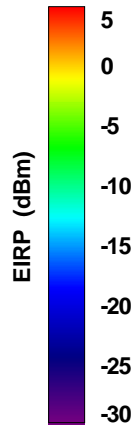

Total	Frequency (MHz)	1900	1920	1930	1960	1990	2110
	Peak Gain (dBi)	1.69171	1.51916	1.02215	1.48942	1.47139	0.91979
	Average Gain (dB)	-2.91048	-3.4868	-3.14829	-3.4169	-3.69129	-5.10687

Total	Frequency (MHz)	2160	2170	2190	2200		
	Peak Gain (dBi)	0.87977	0.65272	-1.87854	-3.59553		
	Average Gain (dB)	-4.80255	-7.76484	-9.34817	-9.17437		

Total EIRP, Back Face View

WAN Free-Space Total EIRP, 1800MHz

Total EIRP, Right Side View

Total EIRP, Left Side View

Total EIRP, Bottom View

Total EIRP, Top View

Total EIRP, Front Face View

Total EIRP, Back Face View

WAN Free-Space Total EIRP, 1850MHz

Total EIRP, Right Side View

Total EIRP, Left Side View

Total EIRP, Bottom View

Total EIRP, Top View

Total EIRP, Front Face View

Total EIRP, Back Face View

WAN Free-Space Total EIRP, 1880MHz

Total EIRP, Right Side View

Total EIRP, Left Side View

Total EIRP, Bottom View

Total EIRP, Top View

Total EIRP, Front Face View

Total EIRP, Back Face View

WAN Free-Space Total EIRP, 1900MHz

Total EIRP, Right Side View