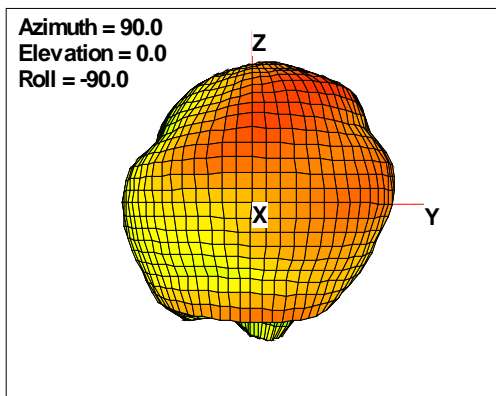

Total EIRP, Back Face View

WAN Free-Space Total EIRP, 2110MHz

Total EIRP, Right Side View

Total EIRP, Left Side View

Total EIRP, Bottom View

Total EIRP, Top View

Total EIRP, Front Face View

Total EIRP, Back Face View

WAN Free-Space Total EIRP, 2160MHz

Total EIRP, Right Side View

Total EIRP, Left Side View

Total EIRP, Bottom View

Total EIRP, Top View

Total EIRP, Front Face View

Total EIRP, Back Face View

WAN Free-Space Total EIRP, 2170MHz

Total EIRP, Right Side View

Total EIRP, Left Side View

Total EIRP, Bottom View

Total EIRP, Top View

Total EIRP, Front Face View

Total EIRP, Back Face View

WAN Free-Space Total EIRP, 2190MHz

Total EIRP, Right Side View

Total EIRP, Left Side View

Total EIRP, Bottom View

Total EIRP, Top View

Total EIRP, Front Face View

Total EIRP, Back Face View

WAN Free-Space Total EIRP, 2200MHz

Total EIRP, Right Side View

Total EIRP, Left Side View