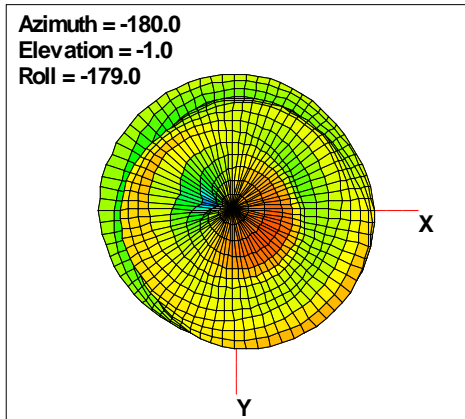

WAN Free-Space Total EIRP, 1850MHz

Total EIRP, Right Side View

Total EIRP, Left Side View

Total EIRP, Bottom View

Total EIRP, Top View

Total EIRP, Front Face View

Total EIRP, Back Face View

WAN Free-Space Total EIRP, 1880MHz

Total EIRP, Right Side View

Total EIRP, Left Side View

Total EIRP, Bottom View

Total EIRP, Top View

Total EIRP, Front Face View

Total EIRP, Back Face View

WAN Free-Space Total EIRP, 1900MHz

Total EIRP, Right Side View

Total EIRP, Left Side View

Total EIRP, Bottom View

Total EIRP, Top View

Total EIRP, Front Face View

Total EIRP, Back Face View

WAN Free-Space Total EIRP, 1920MHz

Total EIRP, Right Side View

Total EIRP, Left Side View

Total EIRP, Bottom View

Total EIRP, Top View

Total EIRP, Front Face View

Total EIRP, Back Face View

WAN Free-Space Total EIRP, 1930MHz

Total EIRP, Right Side View

Total EIRP, Left Side View

Total EIRP, Bottom View