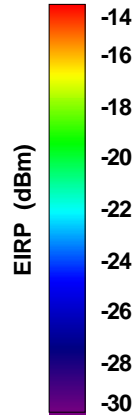

Total	Frequency (MHz)	1900	1920	1930	1960	1990	2110
	Peak Gain (dBi)	1.69171	1.51916	1.02215	1.48942	1.47139	0.91979
	Average Gain (dB)	-2.91048	-3.4868	-3.14829	-3.4169	-3.69129	-5.10687

Total	Frequency (MHz)	2160	2170	2190	2200		
	Peak Gain (dBi)	0.87977	0.65272	-1.87854	-3.59553		
	Average Gain (dB)	-4.80255	-7.76484	-9.34817	-9.17437		

Total ERP, Back Face View

WAN Free-Space Total EIRP, 960MHz

Total EIRP, Right Side View

Total EIRP, Left Side View

Total EIRP, Bottom View

Total EIRP, Top View

Total EIRP, Front Face View

Total EIRP, Back Face View

WAN Free-Space Total EIRP, 980MHz

Total EIRP, Right Side View

Total EIRP, Left Side View

Total EIRP, Bottom View

Total EIRP, Top View

Total EIRP, Front Face View

Total EIRP, Back Face View

WAN Free-Space Total EIRP, 1574MHz

Total EIRP, Right Side View

Total EIRP, Left Side View

Total EIRP, Bottom View

Total EIRP, Top View

Total EIRP, Front Face View

Total EIRP, Back Face View

WAN Free-Space Total EIRP, 1575MHz

Total EIRP, Right Side View