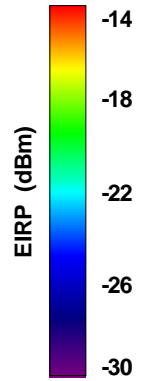

Total EIRP, Top View

Total EIRP, Front Face View

Total EIRP, Back Face View

WAN Free-Space Total EIRP, 894MHz

Total EIRP, Right Side View

Total EIRP, Left Side View

Total EIRP, Bottom View

Total EIRP, Top View

Total EIRP, Front Face View

Total EIRP, Back Face View

WAN Free-Space Total EIRP, 915MHz

Total ERP, Right Side View

Total ERP, Left Side View

Total ERP, Bottom View

Total ERP, Top View

Total ERP, Front Face View

Total ERP, Back Face View

WAN Free-Space Total EIRP, 960MHz

Total EIRP, Right Side View

Total EIRP, Left Side View

Total EIRP, Bottom View

Total EIRP, Top View

Total EIRP, Front Face View

Total EIRP, Back Face View

WAN Free-Space Total EIRP, 980MHz

Total EIRP, Right Side View

Total EIRP, Left Side View

Total EIRP, Bottom View

Total EIRP, Top View

Total EIRP, Front Face View

Total EIRP, Back Face View

WAN Free-Space Total EIRP, 1574MHz