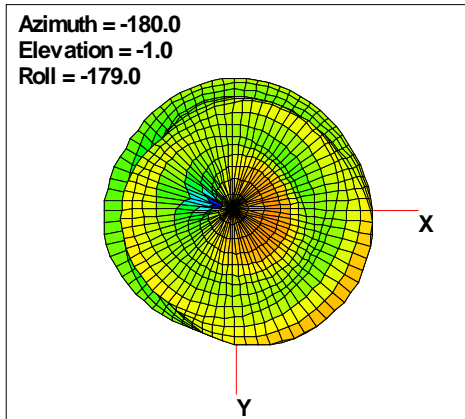

Total EIRP, Back Face View

WAN Free-Space Total EIRP, 1800MHz

Total EIRP, Right Side View

Total EIRP, Left Side View

Total EIRP, Bottom View

Total EIRP, Top View

Total EIRP, Front Face View

Total EIRP, Back Face View

WAN Free-Space Total EIRP, 1850MHz

Total EIRP, Right Side View

Total EIRP, Left Side View

Total EIRP, Bottom View

Total EIRP, Top View

Total EIRP, Front Face View

Total EIRP, Back Face View

WAN Free-Space Total EIRP, 1880MHz

Total EIRP, Right Side View

Total EIRP, Left Side View

Total EIRP, Bottom View

Total EIRP, Top View

Total EIRP, Front Face View

Total EIRP, Back Face View

WAN Free-Space Total EIRP, 1900MHz

Total EIRP, Right Side View

Total EIRP, Left Side View

Total EIRP, Bottom View

Total EIRP, Top View

Total EIRP, Front Face View

Total EIRP, Back Face View

WAN Free-Space Total EIRP, 1920MHz

Total EIRP, Right Side View

Total EIRP, Left Side View