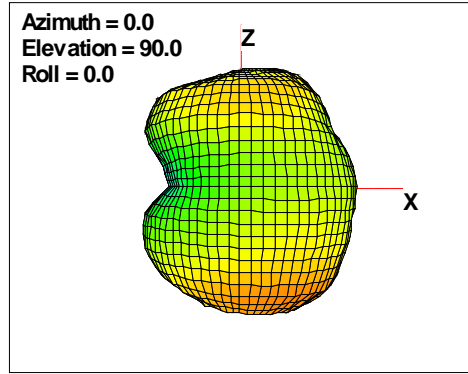

Total EIRP, Front Face View

Total EIRP, Back Face View

WAN Free-Space Total EIRP, 915MHz

Total ERP, Right Side View

Total ERP, Left Side View

Total ERP, Bottom View

Total ERP, Top View

Total ERP, Front Face View

Total ERP, Back Face View

WAN Free-Space Total EIRP, 960MHz

Total EIRP, Right Side View

Total EIRP, Left Side View

Total EIRP, Bottom View

Total EIRP, Top View

Total EIRP, Front Face View

Total EIRP, Back Face View

WAN Free-Space Total EIRP, 980MHz

Total EIRP, Right Side View

Total EIRP, Left Side View

Total EIRP, Bottom View

Total EIRP, Top View

Total EIRP, Front Face View

Total EIRP, Back Face View

WAN Free-Space Total EIRP, 1574MHz