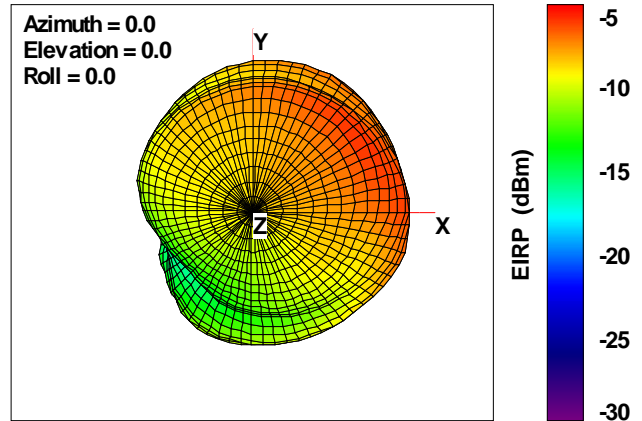

Total EIRP, Back Face View

WAN Free-Space Total EIRP, 2110MHz

Total EIRP, Right Side View

Total EIRP, Left Side View

Total EIRP, Bottom View

Total EIRP, Top View

Total EIRP, Front Face View

Total EIRP, Back Face View

WAN Free-Space Total EIRP, 2160MHz

Total EIRP, Right Side View

Total EIRP, Left Side View

Total EIRP, Bottom View

Total EIRP, Top View

Total EIRP, Front Face View

Total EIRP, Back Face View

WAN Free-Space Total EIRP, 2170MHz

Total EIRP, Right Side View

Total EIRP, Left Side View

Total EIRP, Bottom View

Total EIRP, Top View

Total EIRP, Front Face View

Total EIRP, Back Face View

WAN Free-Space Total EIRP, 2190MHz

Total EIRP, Right Side View

Total EIRP, Left Side View

Total EIRP, Bottom View

Total EIRP, Top View

Total EIRP, Front Face View

Total EIRP, Back Face View

WAN Free-Space Total EIRP, 2200MHz

Total EIRP, Right Side View

Total EIRP, Left Side View