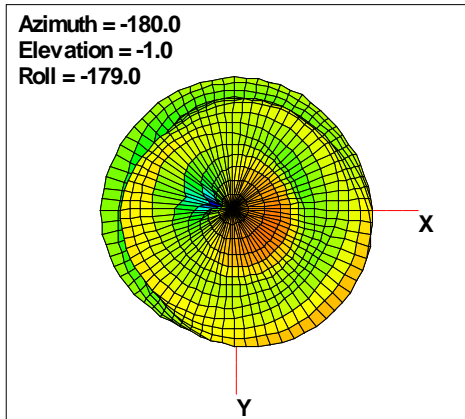

Total EIRP, Back Face View

WAN Free-Space Total EIRP, 1800MHz

Total EIRP, Right Side View

Total EIRP, Left Side View

Total EIRP, Bottom View

Total EIRP, Top View

Total EIRP, Front Face View

Total EIRP, Back Face View

WAN Free-Space Total EIRP, 1850MHz

Total EIRP, Right Side View

Total EIRP, Left Side View

Total EIRP, Bottom View

Total EIRP, Top View

Total EIRP, Front Face View

Total EIRP, Back Face View

WAN Free-Space Total EIRP, 1880MHz

Total EIRP, Right Side View

Total EIRP, Left Side View

Total EIRP, Bottom View

Total EIRP, Top View

Total EIRP, Front Face View

Total EIRP, Back Face View

WAN Free-Space Total EIRP, 1900MHz

Total EIRP, Right Side View

Total EIRP, Left Side View

Total EIRP, Bottom View

Total EIRP, Top View

Total EIRP, Front Face View

Total EIRP, Back Face View

WAN Free-Space Total EIRP, 1920MHz

Total EIRP, Right Side View

Total EIRP, Left Side View