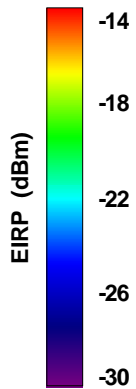

Total ERP, Back Face View

WAN Free-Space Total EIRP, 960MHz

Total EIRP, Right Side View

Total EIRP, Left Side View

Total EIRP, Bottom View

Total EIRP, Top View

Total EIRP, Front Face View

Total EIRP, Back Face View

WAN Free-Space Total EIRP, 980MHz

Total EIRP, Right Side View

Total EIRP, Left Side View

Total EIRP, Bottom View

Total EIRP, Top View

Total EIRP, Front Face View

Total EIRP, Back Face View

WAN Free-Space Total EIRP, 1574MHz

Total EIRP, Right Side View

Total EIRP, Left Side View

Total EIRP, Bottom View

Total EIRP, Top View

Total EIRP, Front Face View

Total EIRP, Back Face View

WAN Free-Space Total EIRP, 1575MHz

Total EIRP, Right Side View

Total EIRP, Left Side View

Total EIRP, Bottom View

Total EIRP, Top View

Total EIRP, Front Face View

Total EIRP, Back Face View

WAN Free-Space Total EIRP, 1576MHz

Total EIRP, Right Side View

Total EIRP, Left Side View