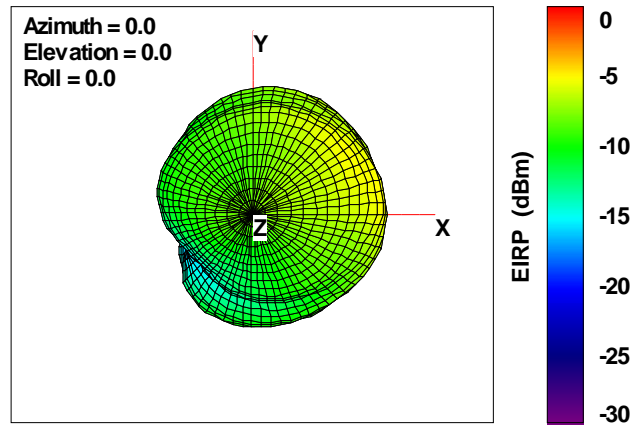

Total EIRP, Back Face View

WAN Free-Space Total EIRP, 2110MHz

Total EIRP, Right Side View

Total EIRP, Left Side View

Total EIRP, Bottom View

Total EIRP, Top View

Total EIRP, Front Face View

Total EIRP, Back Face View

WAN Free-Space Total EIRP, 2160MHz

Total EIRP, Right Side View

Total EIRP, Left Side View

Total EIRP, Bottom View

Total EIRP, Top View

Total EIRP, Front Face View

Total EIRP, Back Face View

WAN Free-Space Total EIRP, 2170MHz

Total EIRP, Right Side View

Total EIRP, Left Side View

Total EIRP, Bottom View

Total EIRP, Top View

Total EIRP, Front Face View

Total EIRP, Back Face View

WAN Free-Space Total EIRP, 2190MHz

Total EIRP, Right Side View

Total EIRP, Left Side View

Total EIRP, Bottom View

Total EIRP, Top View

Total EIRP, Front Face View

Total EIRP, Back Face View

WAN Free-Space Total EIRP, 2200MHz

Total EIRP, Right Side View

Total EIRP, Left Side View