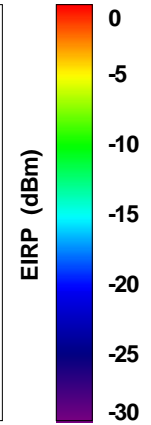

Total EIRP, Right Side View

Total EIRP, Left Side View

Total EIRP, Bottom View

Total EIRP, Top View

Total EIRP, Front Face View

Total EIRP, Back Face View

WAN Free-Space Total EIRP, 1900MHz

Total EIRP, Right Side View

Total EIRP, Left Side View

Total EIRP, Bottom View

Total EIRP, Top View

Total EIRP, Front Face View

Total EIRP, Back Face View

WAN Free-Space Total EIRP, 1920MHz

Total EIRP, Right Side View

Total EIRP, Left Side View

Total EIRP, Bottom View

Total EIRP, Top View

Total EIRP, Front Face View

Total EIRP, Back Face View

WAN Free-Space Total EIRP, 1930MHz

Total EIRP, Right Side View

Total EIRP, Left Side View

Total EIRP, Bottom View

Total EIRP, Top View

Total EIRP, Front Face View

Total EIRP, Back Face View

WAN Free-Space Total EIRP, 1960MHz

Total EIRP, Right Side View

Total EIRP, Left Side View

Total EIRP, Bottom View

Total EIRP, Top View