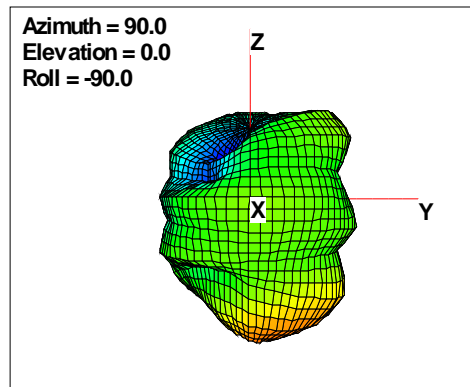

WAN Free-Space Total EIRP, 980MHz

Total EIRP, Right Side View

Total EIRP, Left Side View

Total EIRP, Bottom View

Total EIRP, Top View

Total EIRP, Front Face View

Total EIRP, Back Face View

WAN Free-Space Total EIRP, 1574MHz

Total EIRP, Right Side View

Total EIRP, Left Side View

Total EIRP, Bottom View

Total EIRP, Top View

Total EIRP, Front Face View

Total EIRP, Back Face View

WAN Free-Space Total EIRP, 1575MHz

Total EIRP, Right Side View

Total EIRP, Left Side View

Total EIRP, Bottom View

Total EIRP, Top View

Total EIRP, Front Face View

Total EIRP, Back Face View

WAN Free-Space Total EIRP, 1576MHz

Total EIRP, Right Side View

Total EIRP, Left Side View