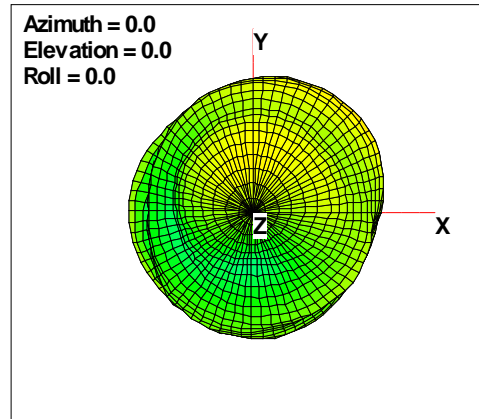

WAN Free-Space Total EIRP, 1850MHz

Total EIRP, Right Side View

Total EIRP, Left Side View

Total EIRP, Bottom View

Total EIRP, Top View

Total EIRP, Front Face View

Total EIRP, Back Face View

WAN Free-Space Total EIRP, 1880MHz

Total EIRP, Right Side View

Total EIRP, Left Side View

Total EIRP, Bottom View

Total EIRP, Top View

Total EIRP, Front Face View

Total EIRP, Back Face View

WAN Free-Space Total EIRP, 1900MHz

Total EIRP, Right Side View

Total EIRP, Left Side View

Total EIRP, Bottom View

Total EIRP, Top View

Total EIRP, Front Face View

Total EIRP, Back Face View

WAN Free-Space Total EIRP, 1920MHz

Total EIRP, Right Side View

Total EIRP, Left Side View

Total EIRP, Bottom View

Total EIRP, Top View

Total EIRP, Front Face View

Total EIRP, Back Face View

WAN Free-Space Total EIRP, 1930MHz

Total EIRP, Right Side View

Total EIRP, Left Side View

Total EIRP, Bottom View