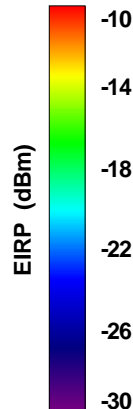

Total	Frequency (MHz)	915	960	980	1574	1575	1576
	Peak Gain (dBi)	-2.3609	-5.9124	-8.3106	-6.79448	-6.63729	-6.48084
	Average Gain (dB)	-6.267	-10.538	-13.7767	-12.3285	-12.2929	-12.263

Total	Frequency (MHz)	1695	1710	1750	1800	1850	1880
	Peak Gain (dBi)	-3.84499	1.77517	1.58724	0.275695	1.5578	1.23265
	Average Gain (dB)	-7.3288	-4.80783	-3.34237	-3.25782	-3.04505	-3.14808

Total	Frequency (MHz)	1900	1920	1930	1960	1990	2110
	Peak Gain (dBi)	1.69171	1.51916	1.02215	1.48942	1.47139	0.91979
	Average Gain (dB)	-2.91048	-3.4868	-3.14829	-3.4169	-3.69129	-5.10687

Total	Frequency (MHz)	2160	2170	2190	2200		
	Peak Gain (dBi)	0.87977	0.65272	-1.87854	-3.59553		
	Average Gain (dB)	-4.80255	-7.76484	-9.34817	-9.17437		

WAN Free-Space Total EIRP, 780 MHz

Total EIRP, Right Side View

Total EIRP, Left Side View

Total EIRP, Bottom View

Total EIRP, Top View

Total EIRP, Front Face View

Total EIRP, Back Face View

WAN Free-Space Total EIRP, 800 MHz

Total EIRP, Right Side View

Total EIRP, Left Side View

Total EIRP, Bottom View

Total EIRP, Top View

Total EIRP, Front Face View

Total EIRP, Back Face View

WAN Free-Space Total EIRP, 824 MHz

Total EIRP, Right Side View