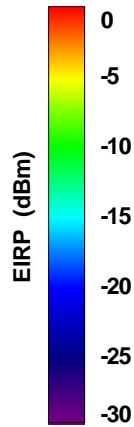

Total EIRP, Bottom View

Total EIRP, Top View

Total EIRP, Front Face View

Total EIRP, Back Face View

WAN Free-Space Total EIRP, 1930MHz

Total EIRP, Right Side View

Total EIRP, Left Side View

Total EIRP, Bottom View

Total EIRP, Top View

Total EIRP, Front Face View

Total EIRP, Back Face View

WAN Free-Space Total EIRP, 1960MHz

Total EIRP, Right Side View

Total EIRP, Left Side View

Total EIRP, Bottom View

Total EIRP, Top View

Total EIRP, Front Face View

Total EIRP, Back Face View

WAN Free-Space Total EIRP, 1990MHz

Total EIRP, Right Side View

Total EIRP, Left Side View

Total EIRP, Bottom View

Total EIRP, Top View

Total EIRP, Front Face View

Total EIRP, Back Face View

WAN Free-Space Total EIRP, 2110MHz

Total EIRP, Right Side View

Total EIRP, Left Side View

Total EIRP, Bottom View

Total EIRP, Top View

Total EIRP, Front Face View

Total EIRP, Back Face View