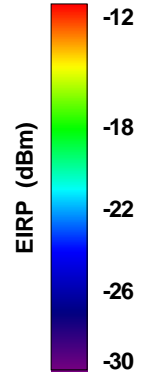

Total EIRP, Top View

Total EIRP, Front Face View

Total EIRP, Back Face View

WAN Free-Space Total EIRP, 894MHz

Total EIRP, Right Side View

Total EIRP, Left Side View

Total EIRP, Bottom View

Total EIRP, Top View

Total EIRP, Front Face View

Total EIRP, Back Face View

WAN Free-Space Total EIRP, 915MHz

Total ERP, Right Side View

Total ERP, Left Side View

Total ERP, Bottom View

Total ERP, Top View

Total ERP, Front Face View

Total ERP, Back Face View

WAN Free-Space Total EIRP, 960MHz

Total EIRP, Right Side View

Total EIRP, Left Side View

Total EIRP, Bottom View

Total EIRP, Top View

Total EIRP, Front Face View

Total EIRP, Back Face View

WAN Free-Space Total EIRP, 980MHz

Total EIRP, Right Side View

Total EIRP, Left Side View

Total EIRP, Bottom View

Total EIRP, Top View

Total EIRP, Front Face View

Total EIRP, Back Face View

WAN Free-Space Total EIRP, 1574MHz