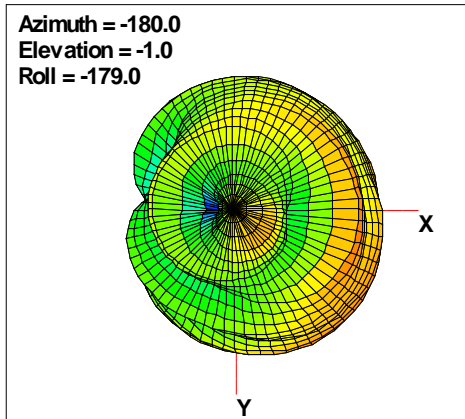

Total EIRP, Front Face View

Total EIRP, Back Face View

WAN Free-Space Total EIRP, 1990MHz

Total EIRP, Right Side View

Total EIRP, Left Side View

Total EIRP, Bottom View

Total EIRP, Top View

Total EIRP, Front Face View

Total EIRP, Back Face View

WAN Free-Space Total EIRP, 2110MHz

Total EIRP, Right Side View

Total EIRP, Left Side View

Total EIRP, Bottom View

Total EIRP, Top View

Total EIRP, Front Face View

Total EIRP, Back Face View

WAN Free-Space Total EIRP, 2160MHz

Total EIRP, Right Side View

Total EIRP, Left Side View

Total EIRP, Bottom View

Total EIRP, Top View

Total EIRP, Front Face View

Total EIRP, Back Face View

WAN Free-Space Total EIRP, 2170MHz

Total EIRP, Right Side View

Total EIRP, Left Side View

Total EIRP, Bottom View

Total EIRP, Top View

Total EIRP, Front Face View

Total EIRP, Back Face View

WAN Free-Space Total EIRP, 2190MHz

Total EIRP, Right Side View