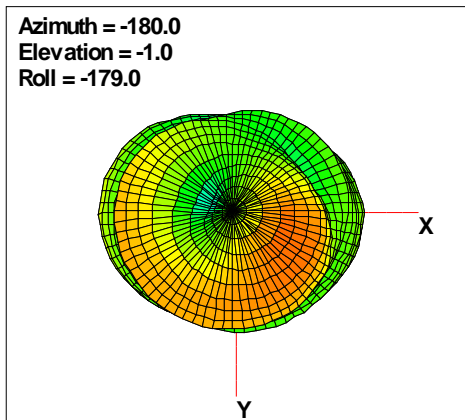

WAN Free-Space Total EIRP, 980MHz

Total EIRP, Right Side View

Total EIRP, Left Side View

Total EIRP, Bottom View

Total EIRP, Top View

Total EIRP, Front Face View

Total EIRP, Back Face View

WAN Free-Space Total EIRP, 1574MHz

Total EIRP, Right Side View

Total EIRP, Left Side View

Total EIRP, Bottom View

Total EIRP, Top View

Total EIRP, Front Face View

Total EIRP, Back Face View

WAN Free-Space Total EIRP, 1575MHz

Total EIRP, Right Side View

Total EIRP, Left Side View

Total EIRP, Bottom View

Total EIRP, Top View

Total EIRP, Front Face View

Total EIRP, Back Face View

WAN Free-Space Total EIRP, 1576MHz

Total EIRP, Right Side View

Total EIRP, Left Side View