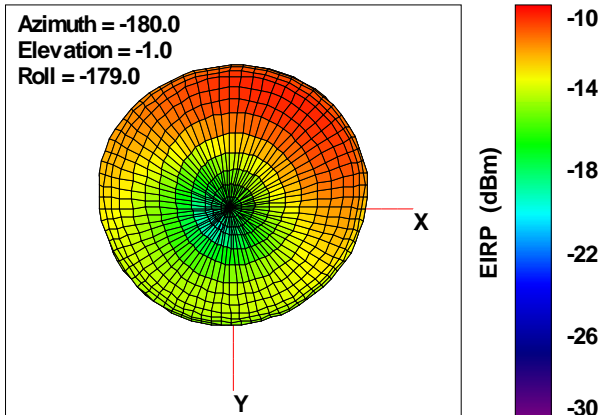

Total EIRP, Bottom View

Total EIRP, Top View

Total EIRP, Front Face View

Total EIRP, Back Face View

WAN Free-Space Total EIRP, 869MHz

Total EIRP, Right Side View

Total EIRP, Left Side View

Total EIRP, Bottom View

Total EIRP, Top View

Total EIRP, Front Face View

Total EIRP, Back Face View

WAN Free-Space Total EIRP, 894MHz

Total EIRP, Right Side View

Total EIRP, Left Side View

Total EIRP, Bottom View

Total EIRP, Top View

Total EIRP, Front Face View

Total EIRP, Back Face View

WAN Free-Space Total EIRP, 915MHz

Total ERP, Right Side View

Total ERP, Left Side View

Total ERP, Bottom View

Total ERP, Top View

Total ERP, Front Face View

Total ERP, Back Face View

WAN Free-Space Total EIRP, 960MHz

Total EIRP, Right Side View

Total EIRP, Left Side View

Total EIRP, Bottom View

Total EIRP, Top View

Total EIRP, Front Face View

Total EIRP, Back Face View