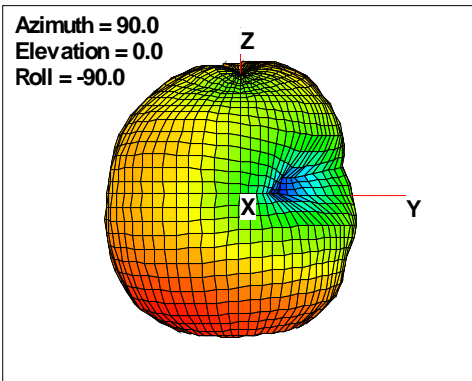

WAN Free-Space Total EIRP, 780 MHz

Total EIRP, Right Side View

Total EIRP, Left Side View

Total EIRP, Bottom View

Total EIRP, Top View

Total EIRP, Front Face View

Total EIRP, Back Face View

WAN Free-Space Total EIRP, 800 MHz

Total EIRP, Right Side View

Total EIRP, Left Side View

Total EIRP, Bottom View

Total EIRP, Top View

Total EIRP, Front Face View

Total EIRP, Back Face View

WAN Free-Space Total EIRP, 824 MHz

Total EIRP, Right Side View

Total EIRP, Left Side View

Total EIRP, Bottom View

Total EIRP, Top View

Total EIRP, Front Face View

Total EIRP, Back Face View

WAN Free-Space Total EIRP, 850MHz

Total EIRP, Right Side View

Total EIRP, Left Side View

Total EIRP, Bottom View

Total EIRP, Top View

Total EIRP, Front Face View

Total EIRP, Back Face View

WAN Free-Space Total EIRP, 869MHz

Total EIRP, Right Side View

Total EIRP, Left Side View

Total EIRP, Bottom View