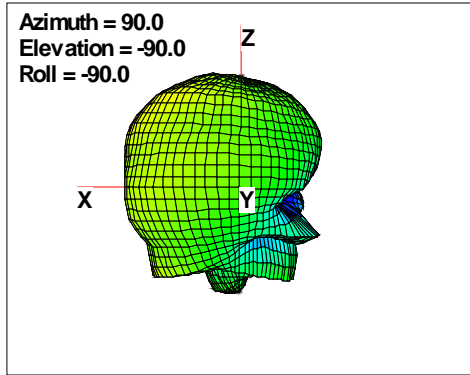

WAN Free-Space Total EIRP, 2160MHz

Total EIRP, Right Side View

Total EIRP, Left Side View

Total EIRP, Bottom View

Total EIRP, Top View

Total EIRP, Front Face View

Total EIRP, Back Face View

WAN Free-Space Total EIRP, 2170MHz

Total EIRP, Right Side View

Total EIRP, Left Side View

Total EIRP, Bottom View

Total EIRP, Top View

Total EIRP, Front Face View

Total EIRP, Back Face View

WAN Free-Space Total EIRP, 2190MHz

Total EIRP, Right Side View

Total EIRP, Left Side View

Total EIRP, Bottom View

Total EIRP, Top View

Total EIRP, Front Face View

Total EIRP, Back Face View

WAN Free-Space Total EIRP, 2200MHz

Total EIRP, Right Side View

Total EIRP, Left Side View