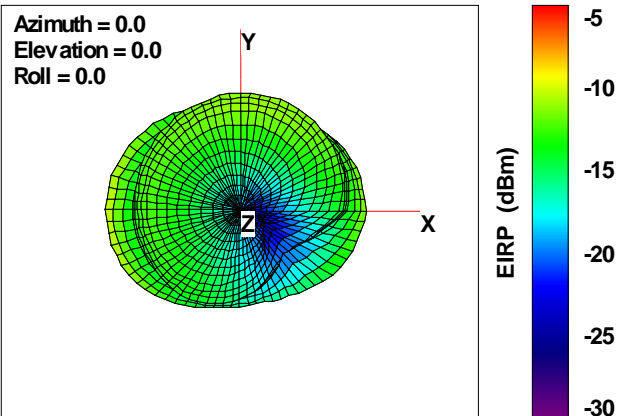

WAN Free-Space Total EIRP, 980MHz

Total EIRP, Right Side View

Total EIRP, Left Side View

Total EIRP, Bottom View

Total EIRP, Top View

Total EIRP, Front Face View

Total EIRP, Back Face View

WAN Free-Space Total EIRP, 1574MHz

Total EIRP, Right Side View

Total EIRP, Left Side View

Total EIRP, Bottom View

Total EIRP, Top View

Total EIRP, Front Face View

Total EIRP, Back Face View

WAN Free-Space Total EIRP, 1575MHz

Total EIRP, Right Side View

Total EIRP, Left Side View

Total EIRP, Bottom View

Total EIRP, Top View

Total EIRP, Front Face View

Total EIRP, Back Face View

WAN Free-Space Total EIRP, 1576MHz

Total EIRP, Right Side View

Total EIRP, Left Side View

Total EIRP, Bottom View

Total EIRP, Top View

Total EIRP, Front Face View

Total EIRP, Back Face View

WAN Free-Space Total EIRP, 1695MHz

Total EIRP, Right Side View

Total EIRP, Left Side View

Total EIRP, Bottom View