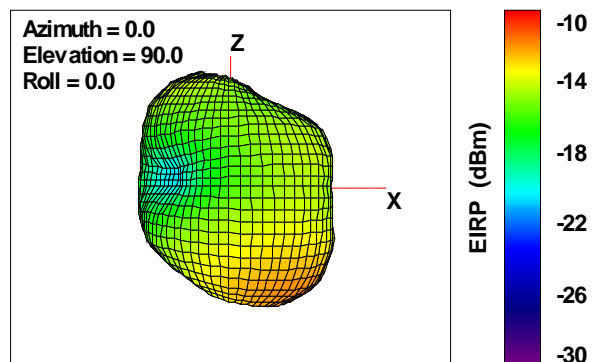

Total	Frequency (MHz)	1900	1920	1930	1960	1990	2110
	Peak Gain (dBi)	1.69171	1.51916	1.02215	1.48942	1.47139	0.91979
	Average Gain (dB)	-2.91048	-3.4868	-3.14829	-3.4169	-3.69129	-5.10687

Total	Frequency (MHz)	2160	2170	2190	2200		
	Peak Gain (dBi)	0.87977	0.65272	-1.87854	-3.59553		
	Average Gain (dB)	-4.80255	-7.76484	-9.34817	-9.17437		

WAN Free-Space Total EIRP, 780 MHz

Total EIRP, Right Side View

Total EIRP, Left Side View

Total EIRP, Bottom View

Total EIRP, Top View

Total EIRP, Front Face View

Total EIRP, Back Face View

WAN Free-Space Total EIRP, 800 MHz

Total EIRP, Right Side View

Total EIRP, Left Side View

Total EIRP, Bottom View

Total EIRP, Top View

Total EIRP, Front Face View

Total EIRP, Back Face View

WAN Free-Space Total EIRP, 824 MHz

Total EIRP, Right Side View