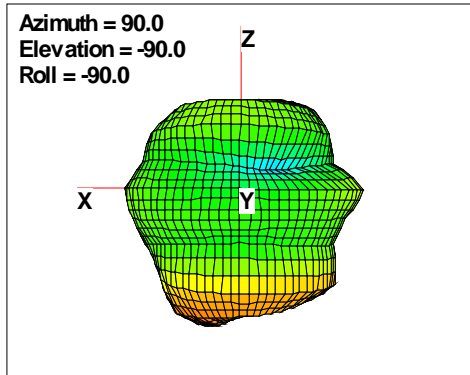

WAN Free-Space Total EIRP, 980MHz

Total EIRP, Right Side View

Total EIRP, Left Side View

Total EIRP, Bottom View

Total EIRP, Top View

Total EIRP, Front Face View

Total EIRP, Back Face View

WAN Free-Space Total EIRP, 1574MHz

Total EIRP, Right Side View

Total EIRP, Left Side View

Total EIRP, Bottom View

Total EIRP, Top View

Total EIRP, Front Face View

Total EIRP, Back Face View

WAN Free-Space Total EIRP, 1575MHz

Total EIRP, Right Side View

Total EIRP, Left Side View

Total EIRP, Bottom View

Total EIRP, Top View

Total EIRP, Front Face View

Total EIRP, Back Face View

WAN Free-Space Total EIRP, 1576MHz

Total EIRP, Right Side View

Total EIRP, Left Side View