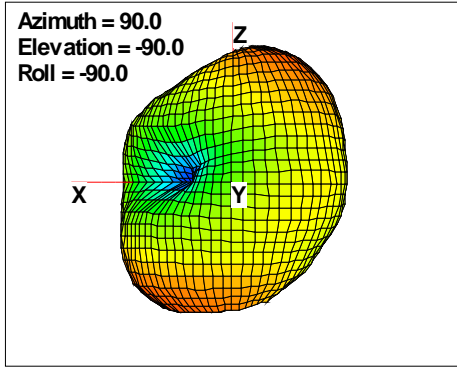

WAN Free-Space Total EIRP, 780 MHz

Total EIRP, Right Side View

Total EIRP, Left Side View

Total EIRP, Bottom View

Total EIRP, Top View

Total EIRP, Front Face View

Total EIRP, Back Face View

WAN Free-Space Total EIRP, 800 MHz

Total EIRP, Right Side View

Total EIRP, Left Side View

Total EIRP, Bottom View

Total EIRP, Top View

Total EIRP, Front Face View

Total EIRP, Back Face View

WAN Free-Space Total EIRP, 824 MHz

Total EIRP, Right Side View