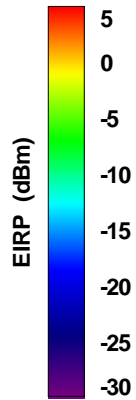

Total EIRP, Left Side View

Total EIRP, Bottom View

Total EIRP, Top View

Total EIRP, Front Face View

Total EIRP, Back Face View

WAN Free-Space Total EIRP, 1920MHz

Total EIRP, Right Side View

Total EIRP, Left Side View

Total EIRP, Bottom View

Total EIRP, Top View

Total EIRP, Front Face View

Total EIRP, Back Face View

WAN Free-Space Total EIRP, 1930MHz

Total EIRP, Right Side View

Total EIRP, Left Side View

Total EIRP, Bottom View

Total EIRP, Top View

Total EIRP, Front Face View

Total EIRP, Back Face View

WAN Free-Space Total EIRP, 1960MHz

Total EIRP, Right Side View

Total EIRP, Left Side View

Total EIRP, Bottom View

Total EIRP, Top View

Total EIRP, Front Face View

Total EIRP, Back Face View

WAN Free-Space Total EIRP, 1990MHz

Total EIRP, Right Side View

Total EIRP, Left Side View

Total EIRP, Bottom View

Total EIRP, Top View

Total EIRP, Front Face View