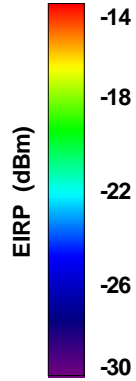

Total EIRP, Top View

Total EIRP, Front Face View

Total EIRP, Back Face View

WAN Free-Space Total EIRP, 894MHz

Total EIRP, Right Side View

Total EIRP, Left Side View

Total EIRP, Bottom View

Total EIRP, Top View

Total EIRP, Front Face View

Total EIRP, Back Face View

WAN Free-Space Total EIRP, 915MHz

Total ERP, Right Side View

Total ERP, Left Side View

Total ERP, Bottom View

Total ERP, Top View

Total ERP, Front Face View

Total ERP, Back Face View

WAN Free-Space Total EIRP, 960MHz

Total EIRP, Right Side View

Total EIRP, Left Side View

Total EIRP, Bottom View

Total EIRP, Top View

Total EIRP, Front Face View

Total EIRP, Back Face View

WAN Free-Space Total EIRP, 980MHz

Total EIRP, Right Side View

Total EIRP, Left Side View

Total EIRP, Bottom View

Total EIRP, Top View

Total EIRP, Front Face View

Total EIRP, Back Face View

WAN Free-Space Total EIRP, 1574MHz