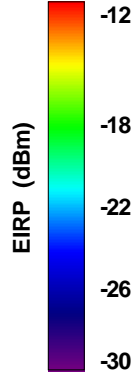

Total EIRP, Bottom View

Total EIRP, Top View

Total EIRP, Front Face View

Total EIRP, Back Face View

WAN Free-Space Total EIRP, 869MHz

Total EIRP, Right Side View

Total EIRP, Left Side View

Total EIRP, Bottom View

Total EIRP, Top View

Total EIRP, Front Face View

Total EIRP, Back Face View

WAN Free-Space Total EIRP, 894MHz

Total EIRP, Right Side View

Total EIRP, Left Side View

Total EIRP, Bottom View

Total EIRP, Top View

Total EIRP, Front Face View

Total EIRP, Back Face View

WAN Free-Space Total EIRP, 915MHz

Total ERP, Right Side View

Total ERP, Left Side View

Total ERP, Bottom View

Total ERP, Top View

Total ERP, Front Face View

Total ERP, Back Face View

WAN Free-Space Total EIRP, 960MHz

Total EIRP, Right Side View

Total EIRP, Left Side View

Total EIRP, Bottom View

Total EIRP, Top View

Total EIRP, Front Face View

Total EIRP, Back Face View