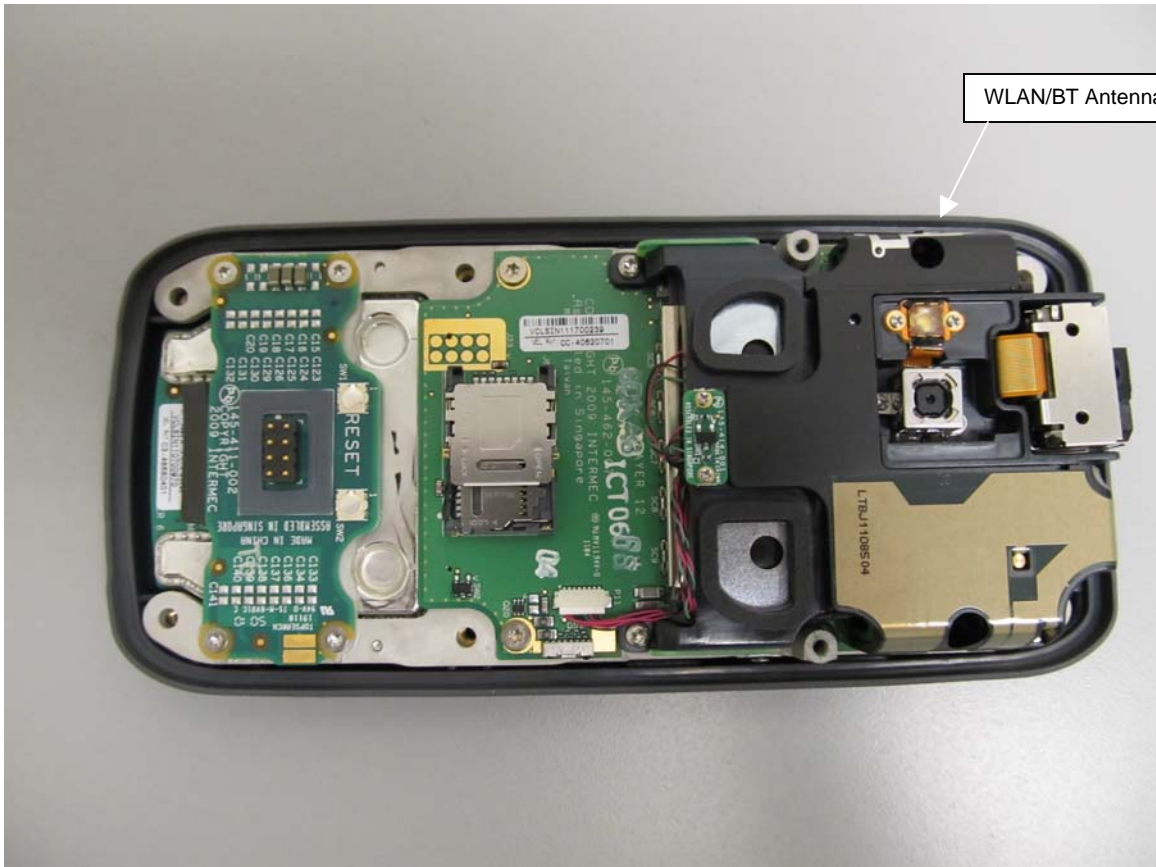

EUT Photos

Keypad Side

Right Side

Left Side

Top-end

Bottom-end

Back Side

Back side – battery cover removed

WLAN/BT Antenna

Wrist Holster – Right Side

Wrist Holster – Left Side

Wrist Holster

Wrist Holster

Wrist Holster

Wrist Holster

Battery 1000AB01