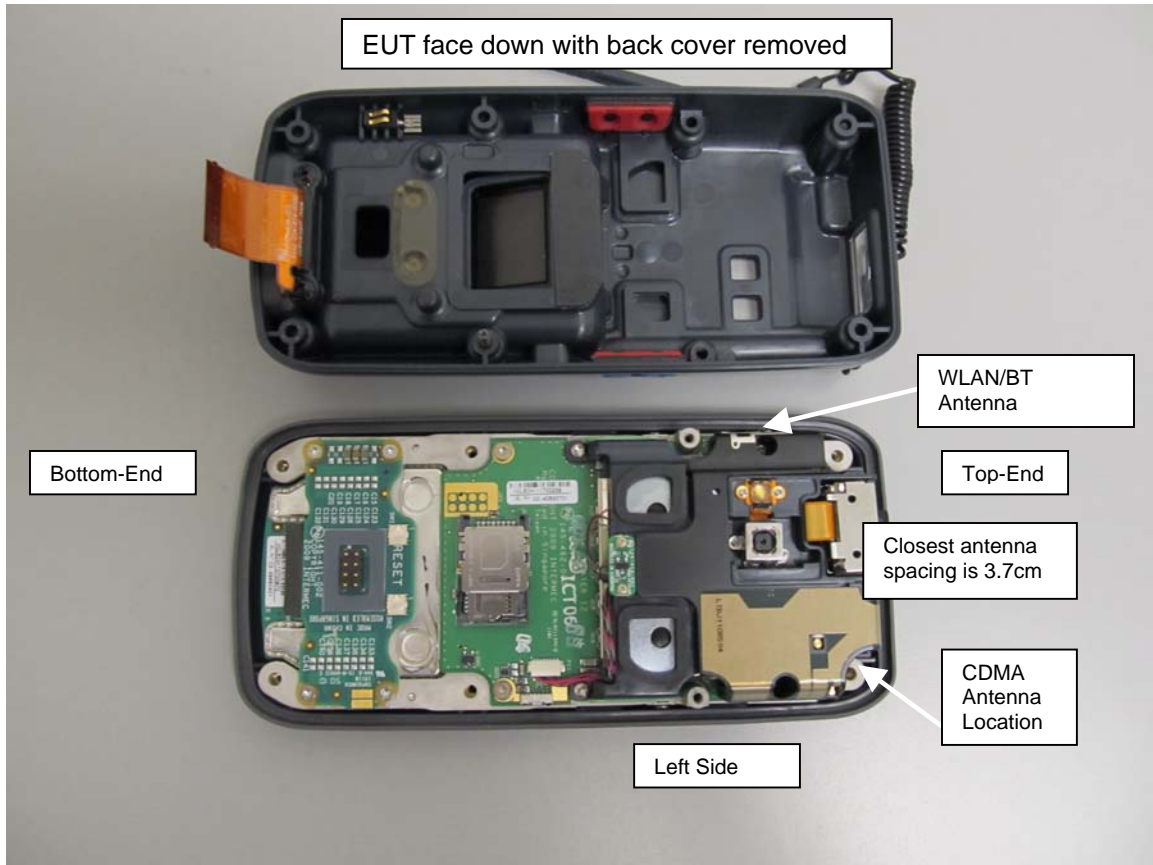

Back - Wrist Holster

SAR TEST SETUP PHOTOS - BODY

Left Side of Wrist Holster with 12mm Spacer

Left Side of Wrist Holster with 12mm Spacer

SAR TEST SETUP PHOTOS - BODY

Right Side of Wrist Holster

Right Side of Wrist Holster

EUT Photos

Keypad Side

Right Side

Left Side

Top-end

Bottom-end

Back Side

Back side – battery cover removed

WLAN/BT Antenna

Wrist Holster – Right Side

Wrist Holster – Left Side

Wrist Holster

Wrist Holster

Wrist Holster

Wrist Holster

Battery 1000AB01