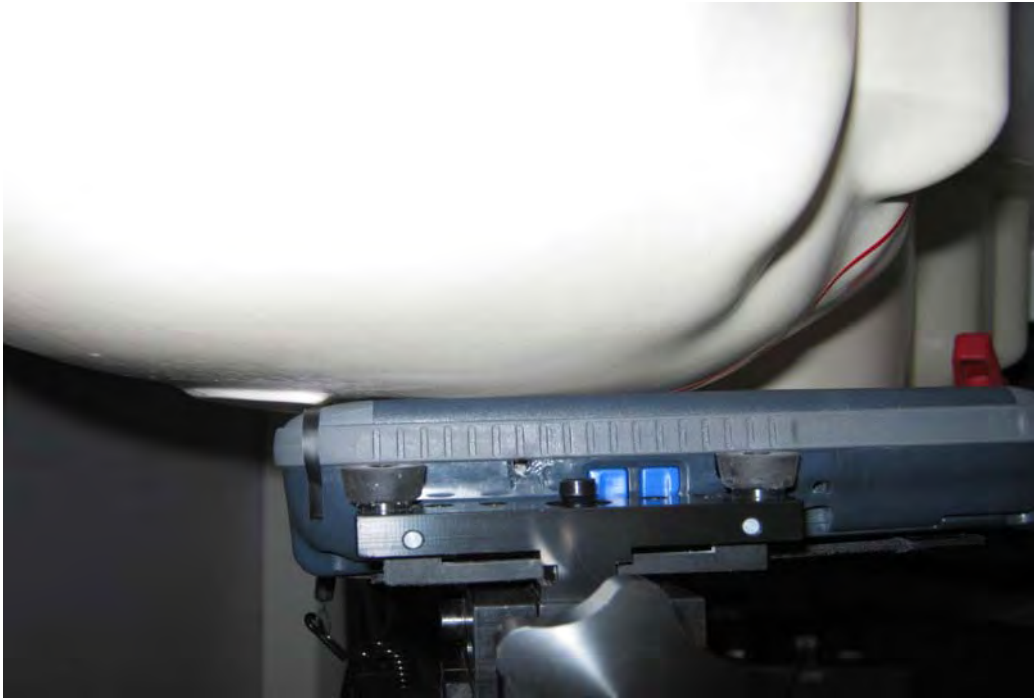

# SAR TEST SETUP PHOTOS - HEAD

EMC

Left Cheek

Left Tilt

# SAR TEST SETUP PHOTOS - HEAD

Right Cheek

Right Tilt

SAR TEST SETUP PHOTOS - BODY

Back - Wrist Holster

Back - Wrist Holster

SAR TEST SETUP PHOTOS - BODY

Left Side of Wrist Holster with 12mm Spacer

Left Side of Wrist Holster with 12mm Spacer

SAR TEST SETUP PHOTOS - BODY

Right Side of Wrist Holster

Right Side of Wrist Holster

**EUT Photos**

Keypad Side

Right Side

Left Side