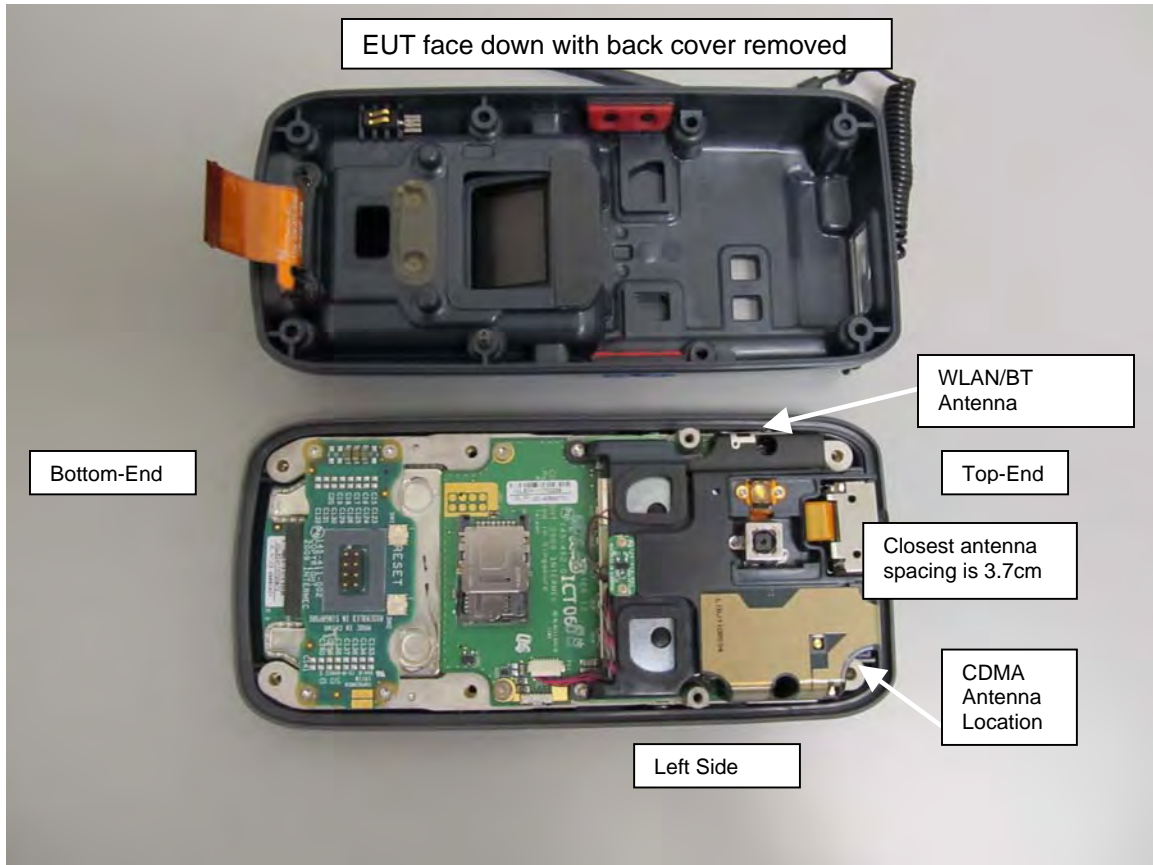

Left Side of Wrist Holster with 12mm Spacer

SAR TEST SETUP PHOTOS - BODY

Right Side of Wrist Holster

Right Side of Wrist Holster

**EUT Photos**

Keypad Side

Right Side

Left Side

Top-end

Bottom-end

Back Side

Back side – battery cover removed

WLAN/BT Antenna

Wrist Holster – Right Side

Wrist Holster – Left Side

Wrist Holster