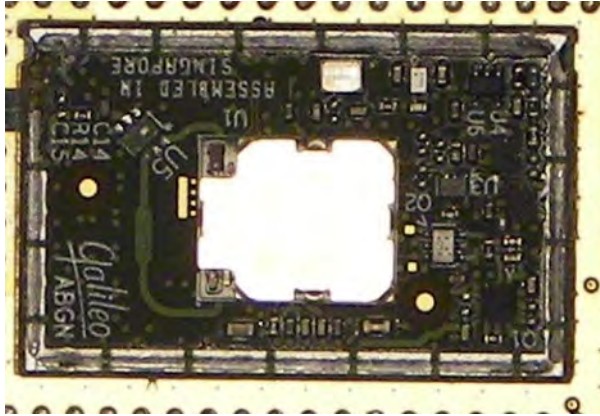

WLAN/Bluetooth Antenna

CDMA Antenna

CDMA Radio located below this shield

CDMA Radio

GW209 +
N1B2B1
0.14F 70mF
4.5V
CAP-X
Made in Malaysia
BAL

234-062-0701

VCL S/N: 11700239
VCL Ref: CC-40620701

145-462-0170
GHT 2009 INTERMEC
Assembled in Singapore
Taiwan

RESET
SW1
SW2
145-411-002
COPYRIGHT
2009 INTERMEC

TOPSEARCH
1911B
94V-0 TS-H-8V01C C
C133
C134
C136
C137
C138
C139
C140
C141

VCL S/N: 10700970
VCL Ref: C3-48680401

WLAN/Bluetooth Radio

Back of System Board without shield

" Radio modu

" Radio module with shield

CDMA Radio Module

CDMA Radio Module

CDMA Radio Module

CDMA Radio Module