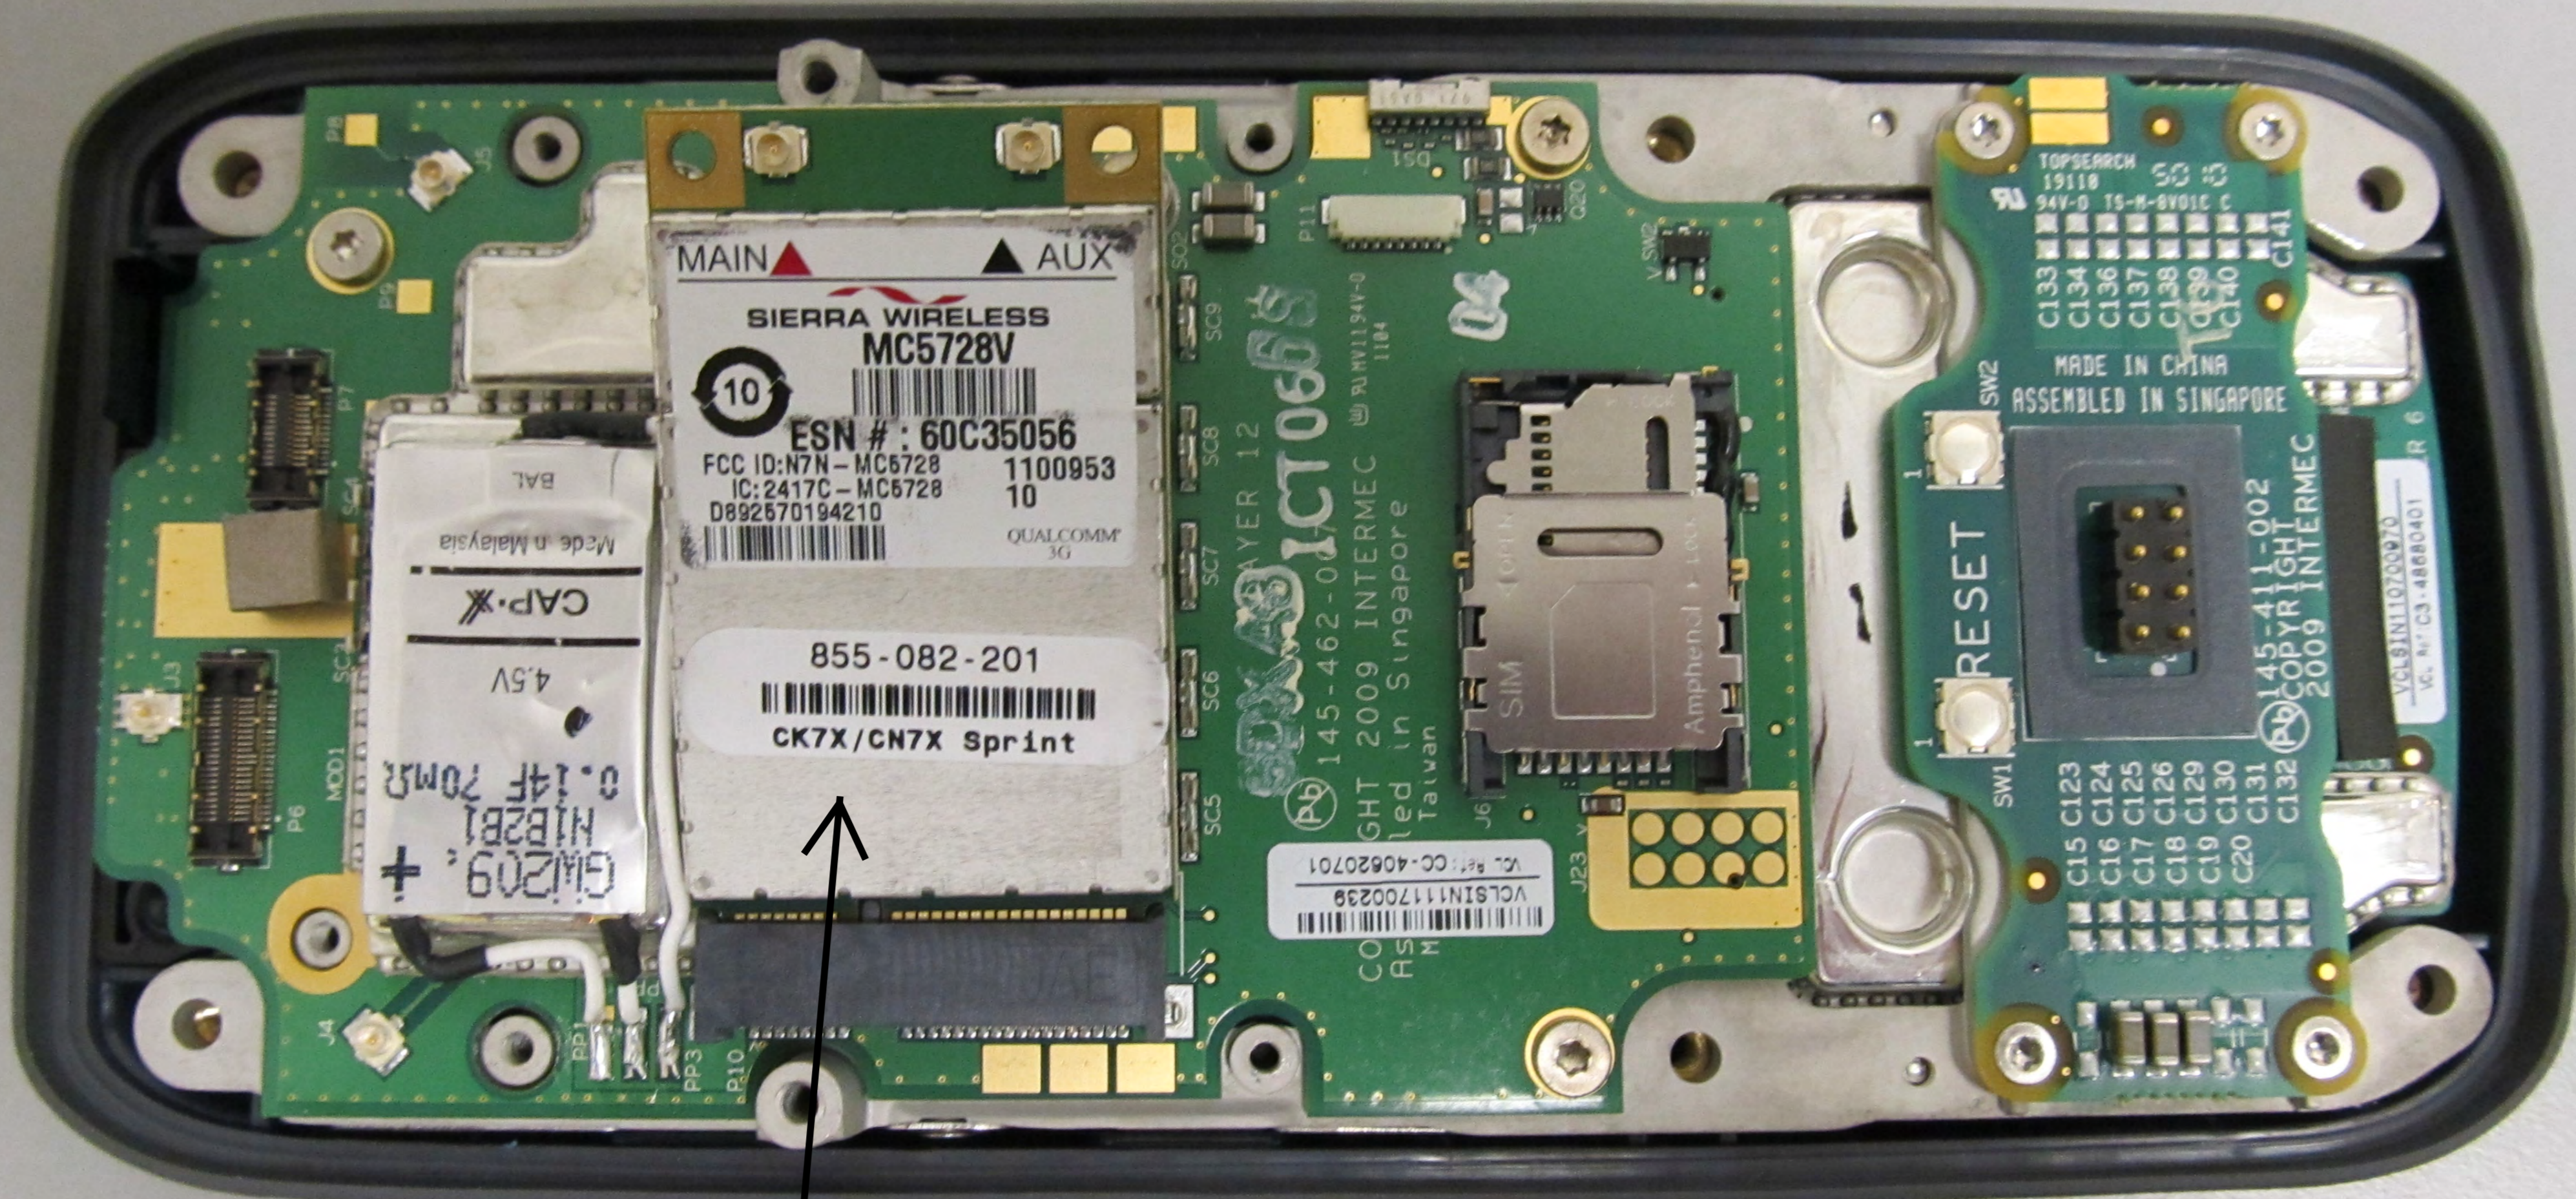

WLAN/Bluetooth Antenna

CDMA Antenna

CDMA Radio located below this shield

CDMA Radio

GW209 +
N1B2B1
0.14F 70mF
4.5V
CAP-X
Made in Malaysia
BAL

234-062-0701

VCL S/N: 11700239
VCL Ref: CC-40620701

145-462-0170
GHT 2009 INTERMEC
Assembled in Singapore
Taiwan

RESET
SW1
SW2
145-411-002
COPYRIGHT
2009 INTERMEC

TOPSEARCH
1911B
94V-0 TS-H-8V01C C
C133
C134
C136
C137
C138
C139
C140
C141

VCL S/N: 10700970
VCL Ref: C3-48680401

WLAN/Bluetooth Radio

Back of System Board without shield

" Radio modu

" Radio module with shield

CDMA Radio Module

CDMA Radio Module

CDMA Radio Module

CDMA Radio Module