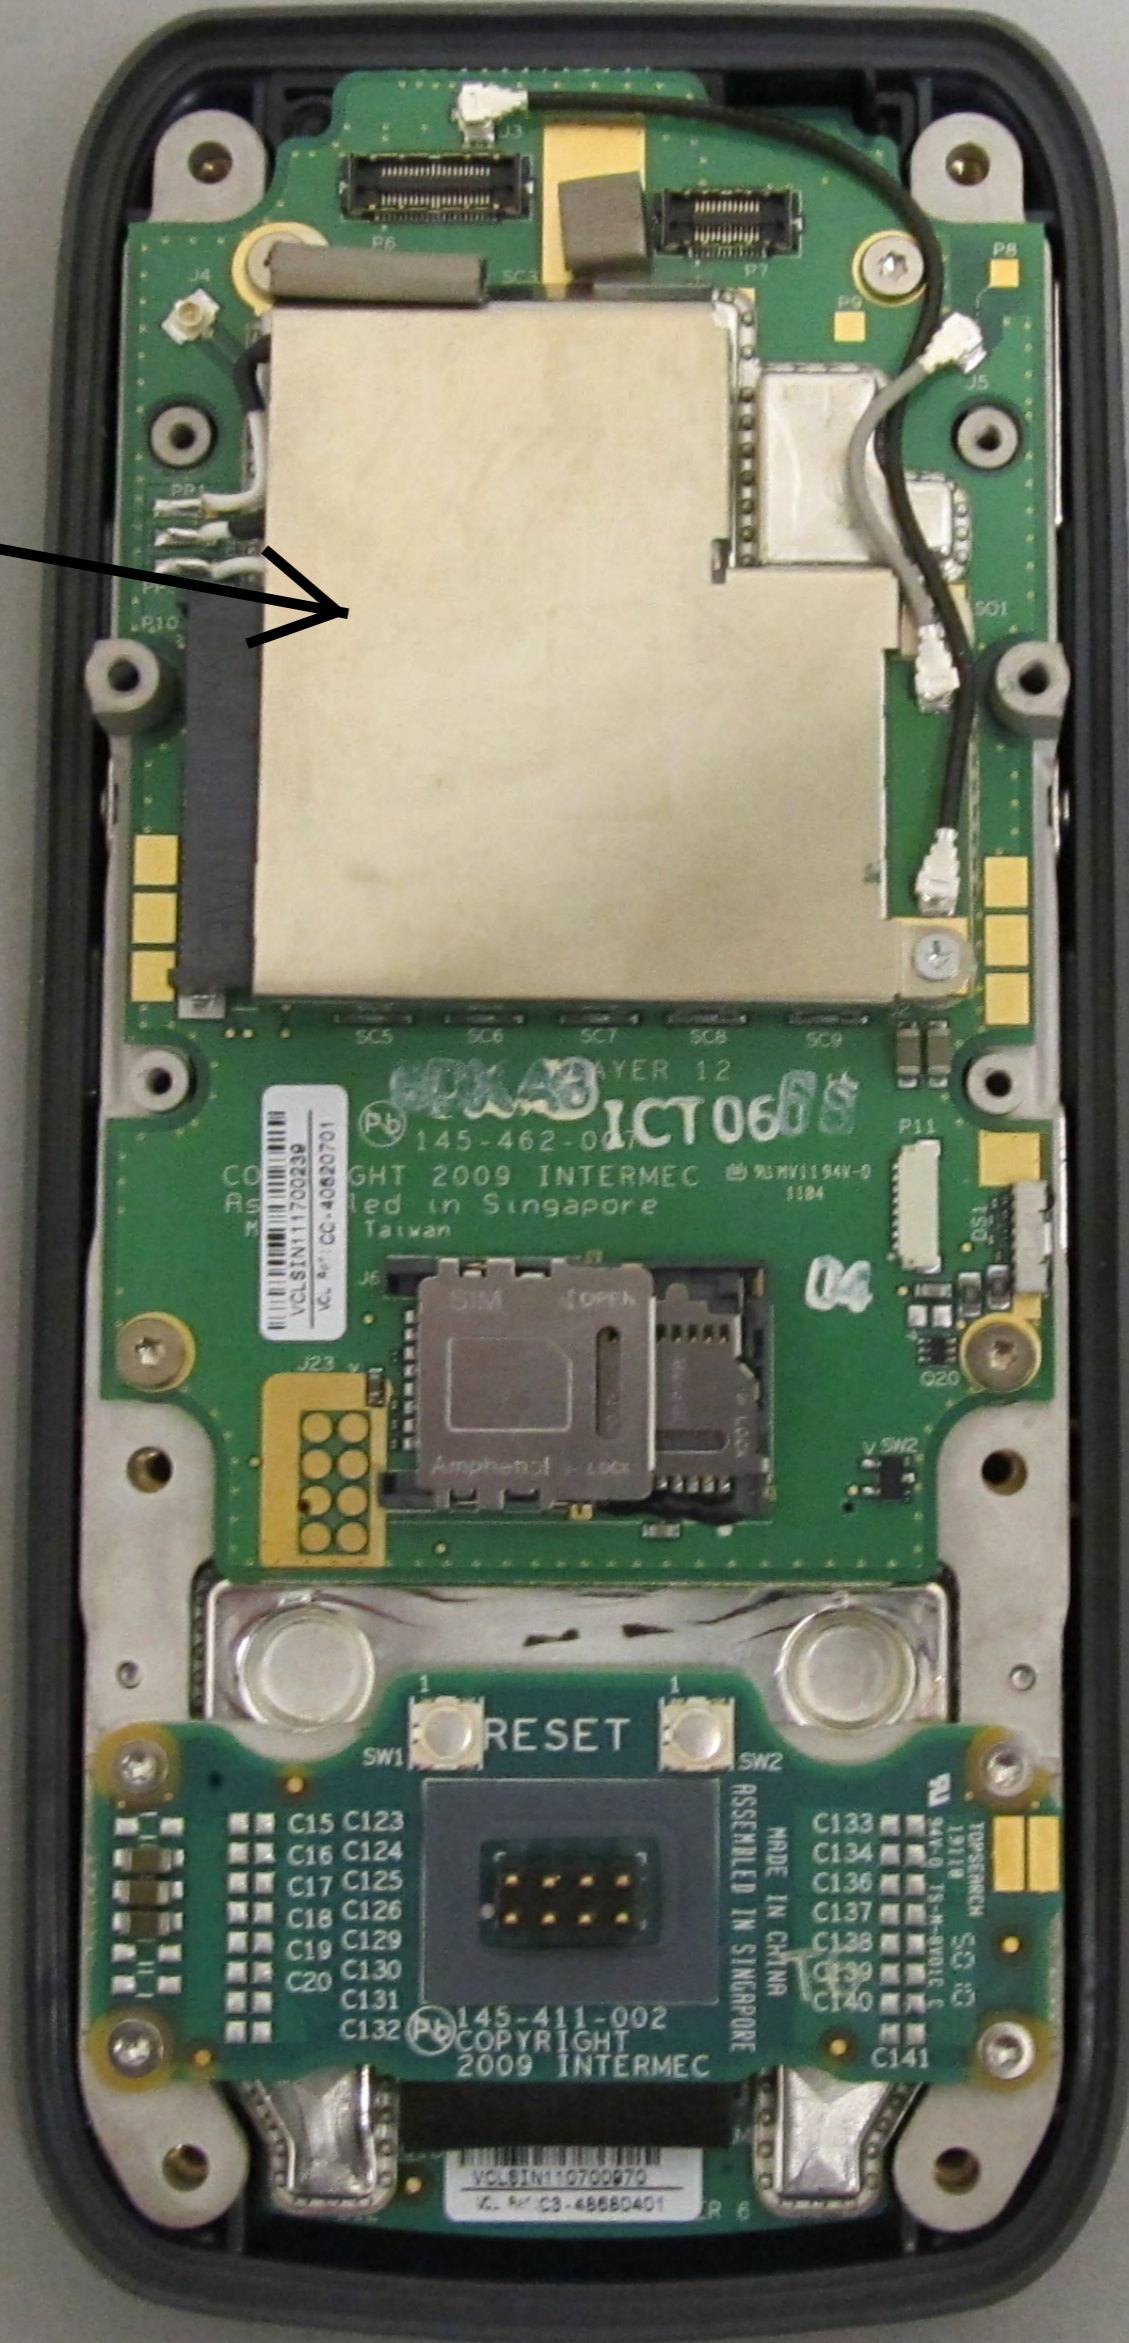

WLAN/Bluetooth Antenna

CDMA Antenna

CDMA Radio located below this shield

CDMA Radio

GW209 +
N1B2B1
0.14F 70mF
4.5V
CAP-X
Made in Malaysia
BAL

234-062-0701

VCL S/N: 11700239
VCL Ref: CC-40620701

145-462-0170
GHT 2009 INTERMEC
Assembled in Singapore
Taiwan

RESET
SW1
SW2
145-411-002
COPYRIGHT
2009 INTERMEC

TOPSEARCH
1911B
94V-0 TS-H-8V01C C
C133
C134
C136
C137
C138
C139
C140
C141

VCL S/N: 10700970
VCL Ref: C3-48680401

WLAN/Bluetooth Radio

Back of System Board without shield

" Radio modu

" Radio module with shield

CDMA Radio Module

CDMA Radio Module

CDMA Radio Module

CDMA Radio Module