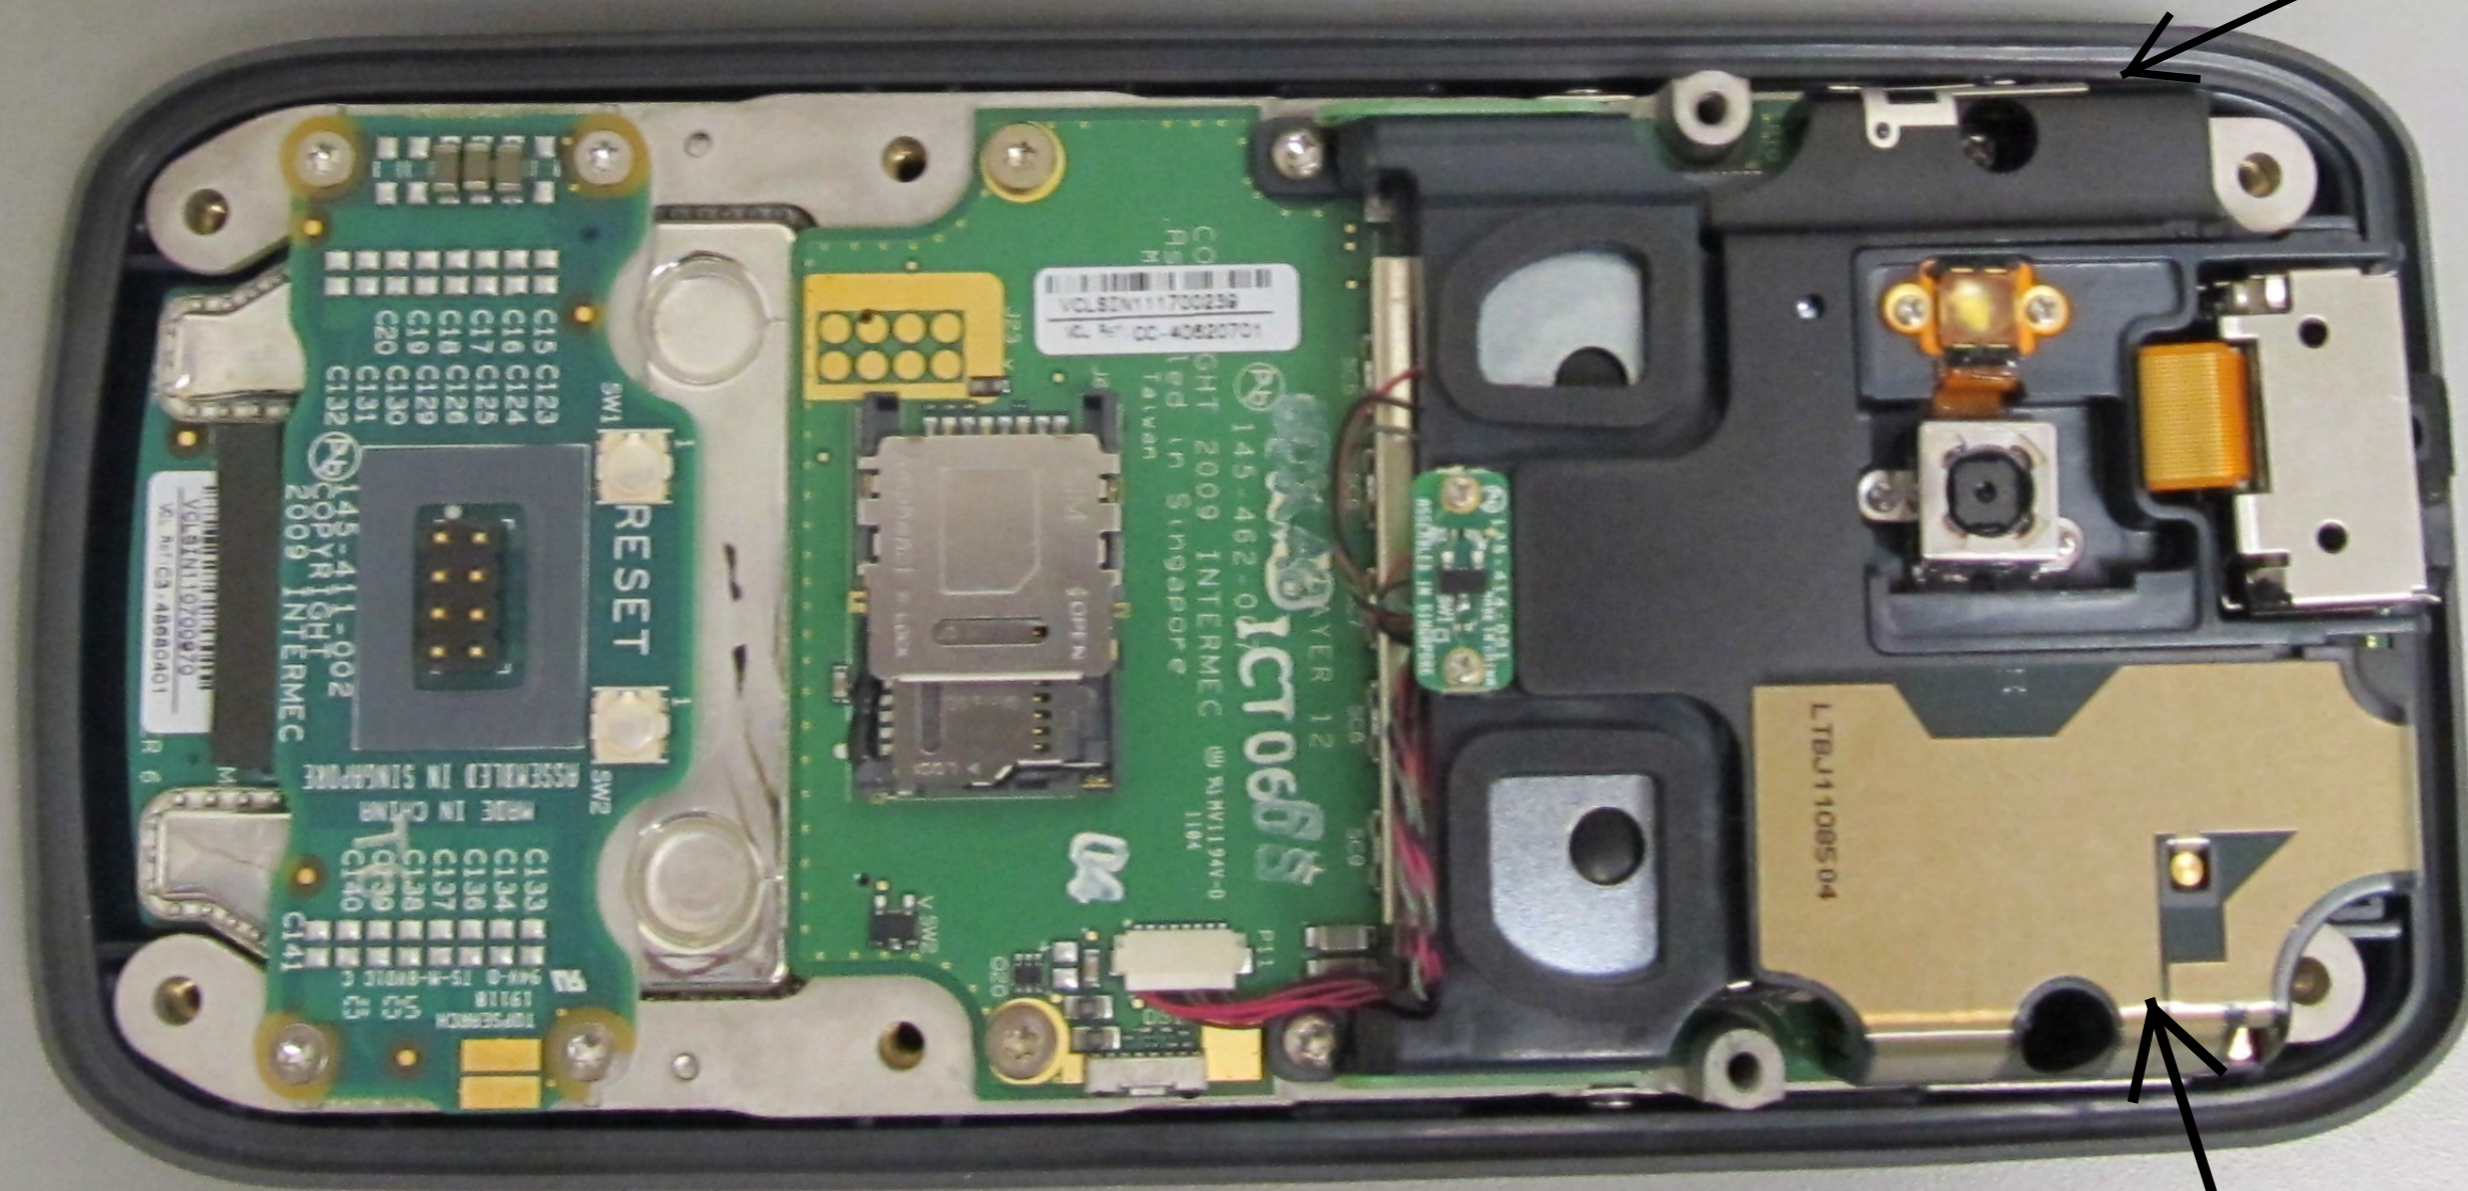

WLAN/Bluetooth Antenna

CDMA Antenna

CDMA Radio located below this shield

CDMA Radio

GW209 +
N1B2B1
0.14F 70mF
4.5V
CAP-X
Made in Malaysia
BAL

234-062-0701

VCL S/N: 11700239
VCL Ref: CC-40620701

145-462-0170
GHT 2009 INTERMEC
Assembled in Singapore
Taiwan

RESET
SW1
SW2
145-411-002
COPYRIGHT
2009 INTERMEC

TOPSEARCH
1911B
94V-0 TS-H-8V01C C
C133
C134
C136
C137
C138
C139
C140
C141

VCL S/N: 10700970
VCL Ref: C3-48680401

WLAN/Bluetooth Radio

Back of System Board without shield