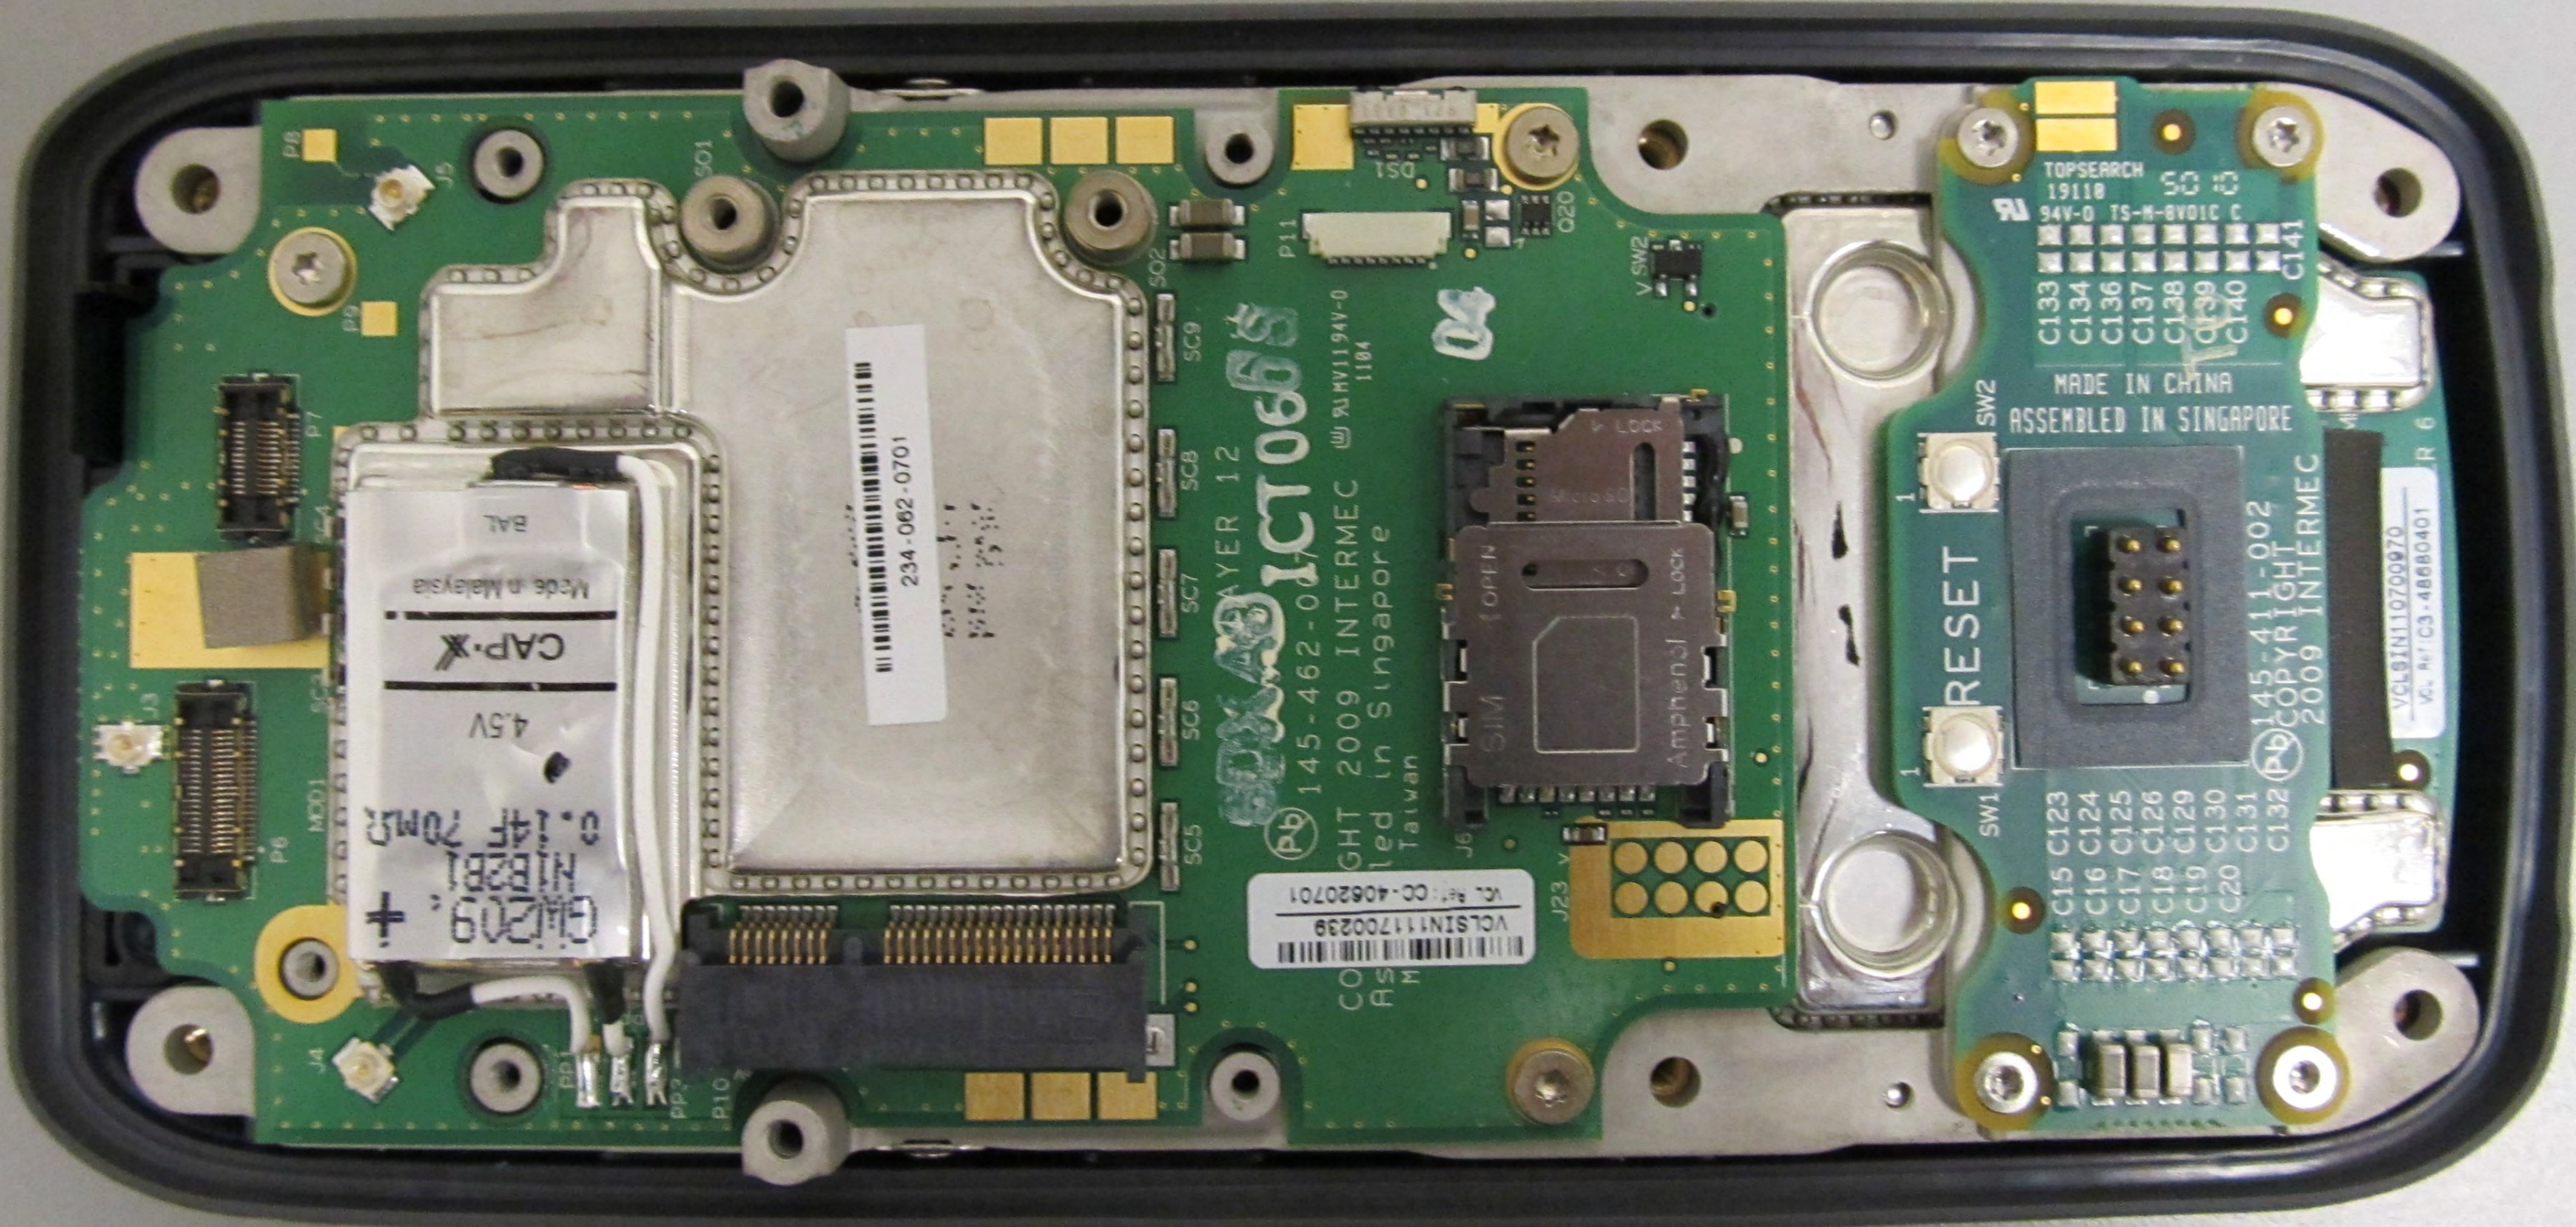

WLAN/Bluetooth Antenna

CDMA Antenna

CDMA Radio located below this shield

CDMA Radio

GW209 +
N1B2B1
0.14F 70mF
4.5V
CAP-X
Made in Malaysia
BAL

234-062-0701

VCL S/N: 11700239
VCL Ref: CC-40620701

145-462-0170
GHT 2009 INTERMEC
Assembled in Singapore
Taiwan

RESET
SW1
SW2
145-411-002
COPYRIGHT
2009 INTERMEC

TOPSEARCH
1911B
94V-0 TS-H-8V01C C
C133
C134
C136
C137
C138
C139
C140
C141

VCL S/N: 10700970
VCL Ref: C3-48680401

WLAN/Bluetooth Radio

Back of System Board without shield

" Radio modu

" Radio module with shield

CDMA Radio Module

CDMA Radio Module

CDMA Radio Module

CDMA Radio Module