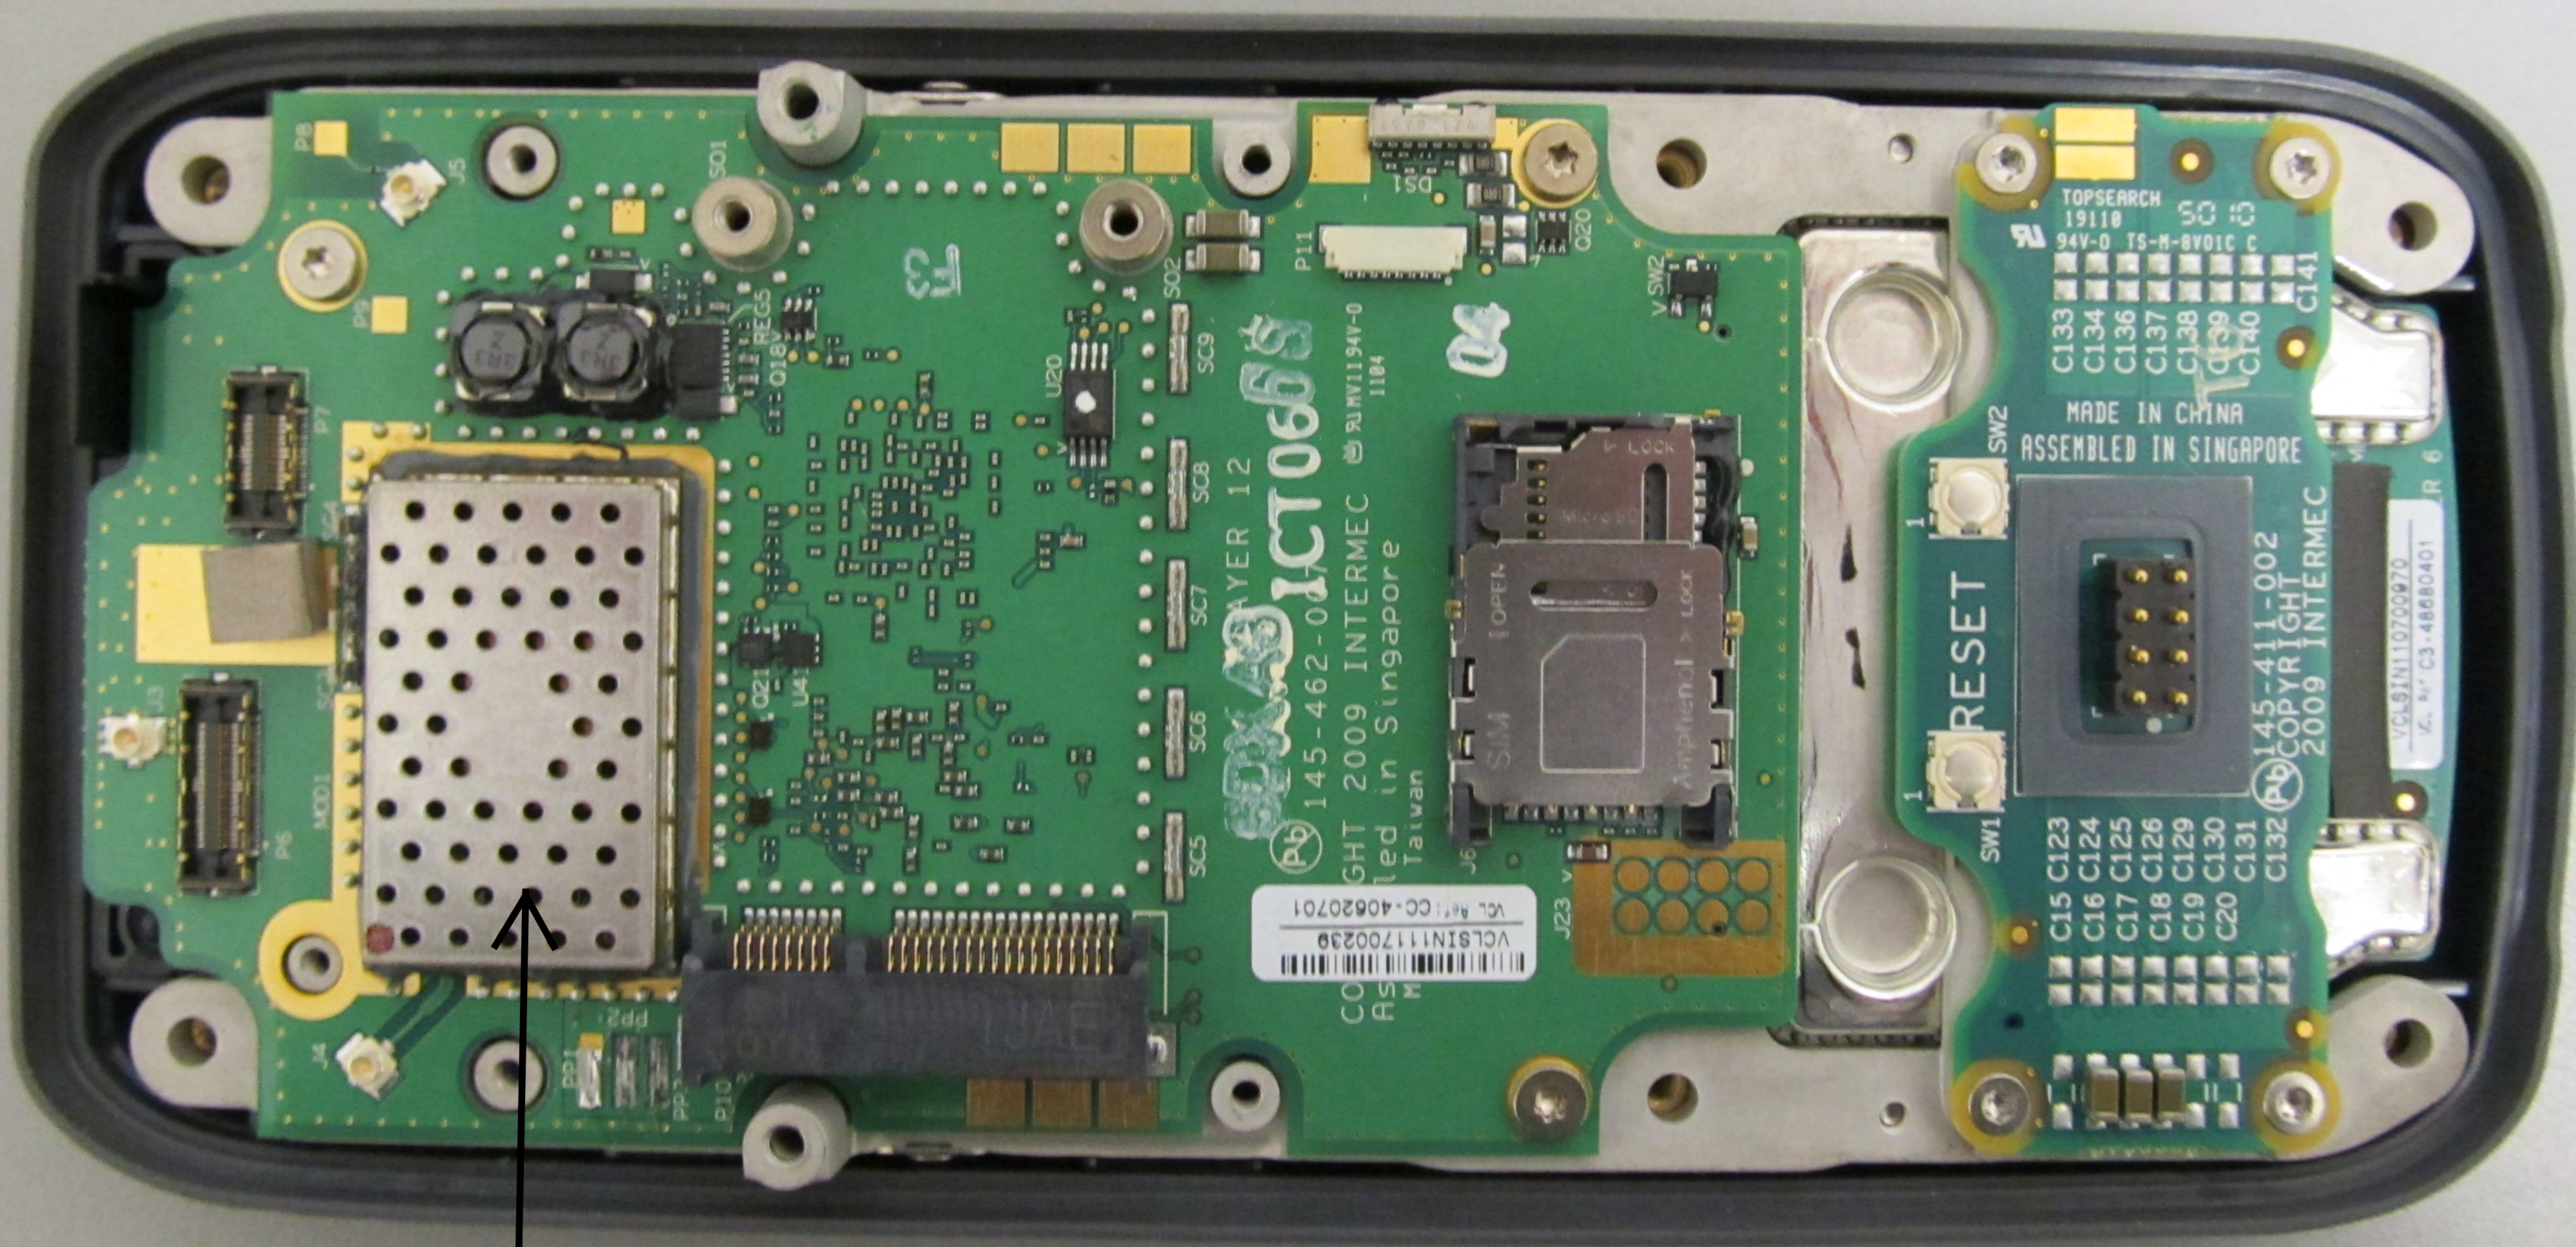

WLAN/Bluetooth Antenna

CDMA Antenna

CDMA Radio located below this shield

CDMA Radio

GW209 +
N1B2B1
0.14F 70mF
4.5V
CAP-X
Made in Malaysia
BAL

234-062-0701

VCL S/N: 11700239
VCL Ref: CC-40620701

145-462-0170
GHT 2009 INTERMEC
Assembled in Singapore
Taiwan

RESET
SW1
SW2
145-411-002
COPYRIGHT
2009 INTERMEC

TOPSEARCH
1911B
94V-0 TS-H-8V01C C
C133
C134
C136
C137
C138
C139
C140
C141

VCL S/N: 10700970
VCL Ref: C3-48680401

WLAN/Bluetooth Radio

Back of System Board without shield

" Radio modu

" Radio module with shield

CDMA Radio Module

CDMA Radio Module

CDMA Radio Module

CDMA Radio Module