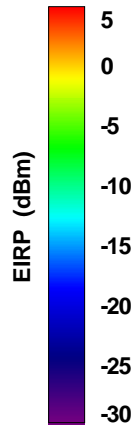

Total EIRP, Right Side View

Total EIRP, Left Side View

Total EIRP, Bottom View

Total EIRP, Top View

Total EIRP, Front Face View

Total EIRP, Back Face View

WAN Free-Space Total EIRP, 5100MHz

Total EIRP, Right Side View

Total EIRP, Left Side View

Total EIRP, Bottom View

Total EIRP, Top View

Total EIRP, Front Face View

Total EIRP, Back Face View

WAN Free-Space Total EIRP, 5200MHz

Total EIRP, Right Side View

Total EIRP, Left Side View

Total EIRP, Bottom View

Total EIRP, Top View

Total EIRP, Front Face View

Total EIRP, Back Face View

WAN Free-Space Total EIRP, 5300MHz

Total EIRP, Right Side View

Total EIRP, Left Side View

Total EIRP, Bottom View

Total EIRP, Top View

Total EIRP, Front Face View

Total EIRP, Back Face View

WAN Free-Space Total EIRP, 5400MHz

Total EIRP, Right Side View

Total EIRP, Left Side View

Total EIRP, Bottom View

Total EIRP, Top View