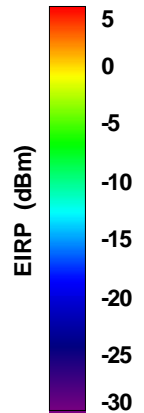

Total EIRP, Top View

Total EIRP, Front Face View

Total EIRP, Back Face View

WAN Free-Space Total EIRP, 2425MHz

Total EIRP, Right Side View

Total EIRP, Left Side View

Total EIRP, Bottom View

Total EIRP, Top View

Total EIRP, Front Face View

Total EIRP, Back Face View

WAN Free-Space Total EIRP, 2450MHz

Total ERP, Right Side View

Total ERP, Left Side View

Total ERP, Bottom View

Total ERP, Top View

Total ERP, Front Face View

Total ERP, Back Face View

WAN Free-Space Total EIRP, 2475MHz

Total EIRP, Right Side View

Total EIRP, Left Side View

Total EIRP, Bottom View

Total EIRP, Top View

Total EIRP, Front Face View

Total EIRP, Back Face View

WAN Free-Space Total EIRP, 2500MHz

Total EIRP, Right Side View

Total EIRP, Left Side View

Total EIRP, Bottom View

Total EIRP, Top View

Total EIRP, Front Face View

Total EIRP, Back Face View

WAN Free-Space Total EIRP, 4850MHz