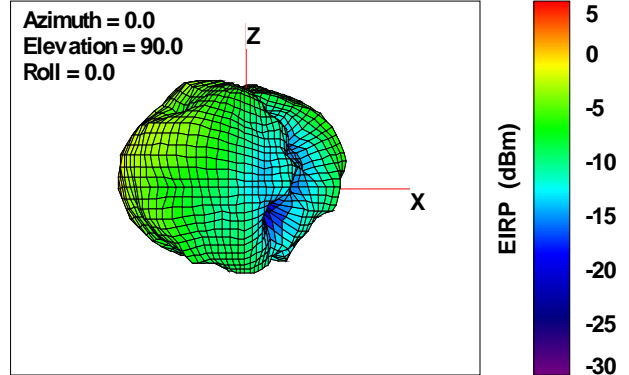

WAN Free-Space Total EIRP, 5700MHz

Total EIRP, Right Side View

Total EIRP, Left Side View

Total EIRP, Bottom View

Total EIRP, Top View

Total EIRP, Front Face View

Total EIRP, Back Face View

WAN Free-Space Total EIRP, 5825MHz

Total EIRP, Right Side View

Total EIRP, Left Side View

Total EIRP, Bottom View

Total EIRP, Top View

Total EIRP, Front Face View

Total EIRP, Back Face View

WAN Free-Space Total EIRP, 5900MHz

Total EIRP, Right Side View

Total EIRP, Left Side View

Total EIRP, Bottom View

Total EIRP, Top View

Total EIRP, Front Face View

Total EIRP, Back Face View

WAN Free-Space Total EIRP, 6000MHz

Total EIRP, Right Side View

Total EIRP, Left Side View

Total EIRP, Bottom View

Total EIRP, Top View

Total EIRP, Front Face View

Total EIRP, Back Face View