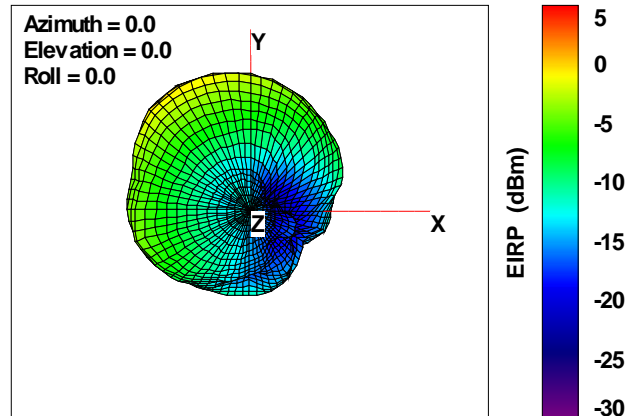

WAN Free-Space Total EIRP, 2500MHz

Total EIRP, Right Side View

Total EIRP, Left Side View

Total EIRP, Bottom View

Total EIRP, Top View

Total EIRP, Front Face View

Total EIRP, Back Face View

WAN Free-Space Total EIRP, 4850MHz

Total EIRP, Right Side View

Total EIRP, Left Side View

Total EIRP, Bottom View

Total EIRP, Top View

Total EIRP, Front Face View

Total EIRP, Back Face View

WAN Free-Space Total EIRP, 4900MHz

Total EIRP, Right Side View

Total EIRP, Left Side View

Total EIRP, Bottom View

Total EIRP, Top View

Total EIRP, Front Face View

Total EIRP, Back Face View

WAN Free-Space Total EIRP, 4925MHz

Total EIRP, Right Side View

Total EIRP, Left Side View

Total EIRP, Bottom View

Total EIRP, Top View

Total EIRP, Front Face View

Total EIRP, Back Face View

WAN Free-Space Total EIRP, 4850MHz

Total EIRP, Right Side View

Total EIRP, Left Side View

Total EIRP, Bottom View