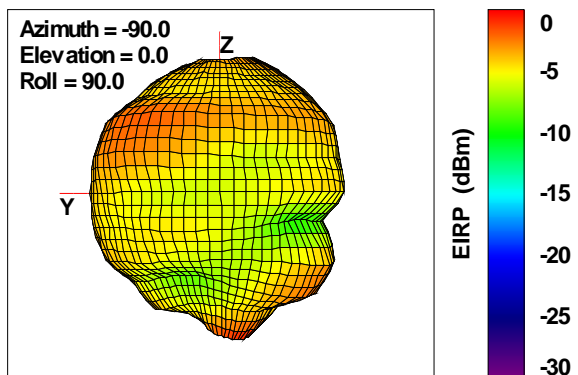

WAN Free-Space Total EIRP, 2300 MHz

Total EIRP, Right Side View

Total EIRP, Left Side View

Total EIRP, Bottom View

Total EIRP, Top View

Total EIRP, Front Face View

Total EIRP, Back Face View

WAN Free-Space Total EIRP, 2325 MHz

Total EIRP, Right Side View

Total EIRP, Left Side View

Total EIRP, Bottom View

Total EIRP, Top View

Total EIRP, Front Face View

Total EIRP, Back Face View

WAN Free-Space Total EIRP, 2350 MHz

Total EIRP, Right Side View

Total EIRP, Left Side View

Total EIRP, Bottom View

Total EIRP, Top View

Total EIRP, Front Face View

Total EIRP, Back Face View

WAN Free-Space Total EIRP, 2375MHz

Total EIRP, Right Side View

Total EIRP, Left Side View