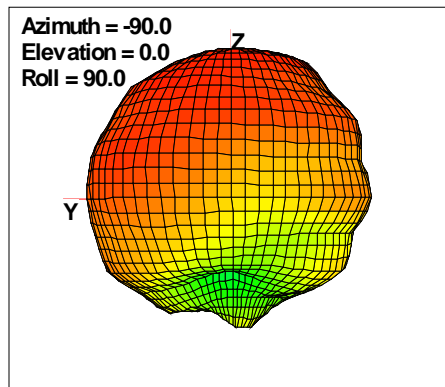

Total EIRP, Left Side View

Total EIRP, Bottom View

Total EIRP, Top View

Total EIRP, Front Face View

Total EIRP, Back Face View

WAN Free-Space Total EIRP, 2375MHz

Total EIRP, Right Side View

Total EIRP, Left Side View

Total EIRP, Bottom View

Total EIRP, Top View

Total EIRP, Front Face View

Total EIRP, Back Face View

WAN Free-Space Total EIRP, 2400MHz

Total EIRP, Right Side View

Total EIRP, Left Side View

Total EIRP, Bottom View

Total EIRP, Top View

Total EIRP, Front Face View

Total EIRP, Back Face View

WAN Free-Space Total EIRP, 2425MHz

Total EIRP, Right Side View

Total EIRP, Left Side View

Total EIRP, Bottom View

Total EIRP, Top View

Total EIRP, Front Face View

Total EIRP, Back Face View

WAN Free-Space Total EIRP, 2450MHz

Total ERP, Right Side View

Total ERP, Left Side View

Total ERP, Bottom View

Total ERP, Top View

Total ERP, Front Face View