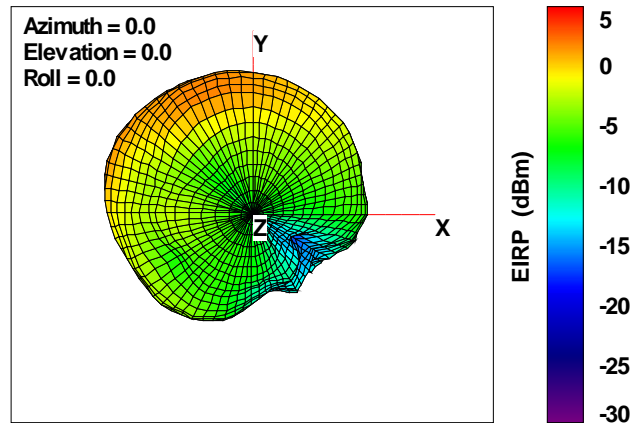

WAN Free-Space Total EIRP, 5700MHz

Total EIRP, Right Side View

Total EIRP, Left Side View

Total EIRP, Bottom View

Total EIRP, Top View

Total EIRP, Front Face View

Total EIRP, Back Face View

WAN Free-Space Total EIRP, 5825MHz

Total EIRP, Right Side View

Total EIRP, Left Side View

Total EIRP, Bottom View

Total EIRP, Top View

Total EIRP, Front Face View

Total EIRP, Back Face View

WAN Free-Space Total EIRP, 5900MHz

Total EIRP, Right Side View

Total EIRP, Left Side View

Total EIRP, Bottom View

Total EIRP, Top View

Total EIRP, Front Face View

Total EIRP, Back Face View

WAN Free-Space Total EIRP, 6000MHz

Total EIRP, Right Side View

Total EIRP, Left Side View

Total EIRP, Bottom View

Total EIRP, Top View

Total EIRP, Front Face View

Total EIRP, Back Face View