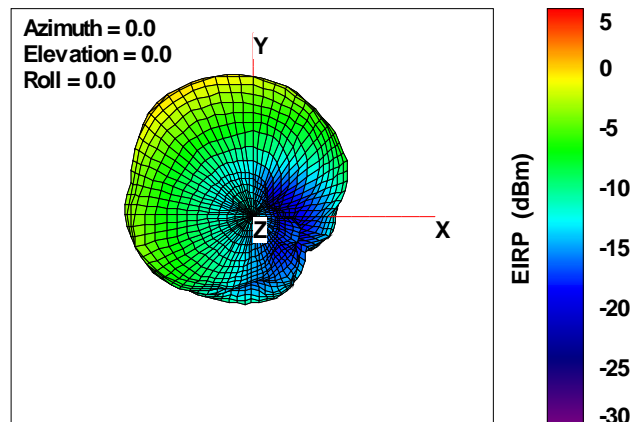

WAN Free-Space Total EIRP, 2500MHz

Total EIRP, Right Side View

Total EIRP, Left Side View

Total EIRP, Bottom View

Total EIRP, Top View

Total EIRP, Front Face View

Total EIRP, Back Face View

WAN Free-Space Total EIRP, 4850MHz

Total EIRP, Right Side View

Total EIRP, Left Side View

Total EIRP, Bottom View

Total EIRP, Top View

Total EIRP, Front Face View

Total EIRP, Back Face View

WAN Free-Space Total EIRP, 4900MHz

Total EIRP, Right Side View

Total EIRP, Left Side View

Total EIRP, Bottom View

Total EIRP, Top View

Total EIRP, Front Face View

Total EIRP, Back Face View

WAN Free-Space Total EIRP, 4925MHz

Total EIRP, Right Side View

Total EIRP, Left Side View

Total EIRP, Bottom View

Total EIRP, Top View

Total EIRP, Front Face View

Total EIRP, Back Face View

WAN Free-Space Total EIRP, 4850MHz

Total EIRP, Right Side View

Total EIRP, Left Side View

Total EIRP, Bottom View