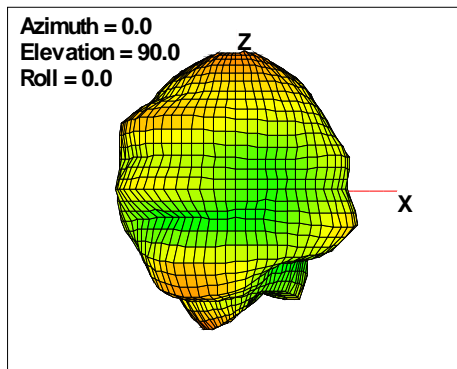

WAN Free-Space Total EIRP, 2300 MHz

Total EIRP, Right Side View

Total EIRP, Left Side View

Total EIRP, Bottom View

Total EIRP, Top View

Total EIRP, Front Face View

Total EIRP, Back Face View

WAN Free-Space Total EIRP, 2325 MHz

Total EIRP, Right Side View

Total EIRP, Left Side View

Total EIRP, Bottom View

Total EIRP, Top View

Total EIRP, Front Face View

Total EIRP, Back Face View

WAN Free-Space Total EIRP, 2350 MHz

Total EIRP, Right Side View

Total EIRP, Left Side View

Total EIRP, Bottom View

Total EIRP, Top View

Total EIRP, Front Face View

Total EIRP, Back Face View

WAN Free-Space Total EIRP, 2375MHz

Total EIRP, Right Side View

Total EIRP, Left Side View