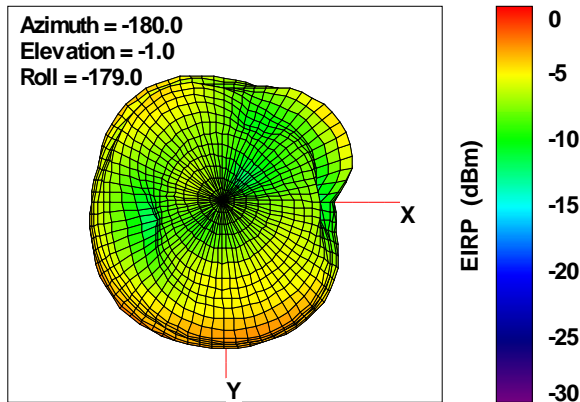

Total EIRP, Right Side View

Total EIRP, Left Side View

Total EIRP, Bottom View

Total EIRP, Top View

Total EIRP, Front Face View

Total EIRP, Back Face View

WAN Free-Space Total EIRP, 2350 MHz

Total EIRP, Right Side View

Total EIRP, Left Side View

Total EIRP, Bottom View

Total EIRP, Top View

Total EIRP, Front Face View

Total EIRP, Back Face View

WAN Free-Space Total EIRP, 2375MHz

Total EIRP, Right Side View

Total EIRP, Left Side View

Total EIRP, Bottom View

Total EIRP, Top View

Total EIRP, Front Face View

Total EIRP, Back Face View

WAN Free-Space Total EIRP, 2400MHz

Total EIRP, Right Side View

Total EIRP, Left Side View

Total EIRP, Bottom View

Total EIRP, Top View

Total EIRP, Front Face View

Total EIRP, Back Face View

WAN Free-Space Total EIRP, 2425MHz

Total EIRP, Right Side View

Total EIRP, Left Side View

Total EIRP, Bottom View

Total EIRP, Top View