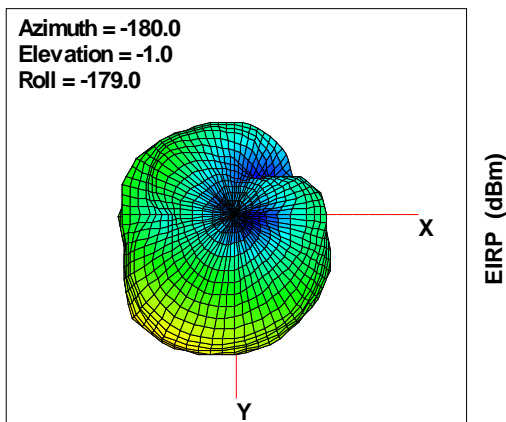

WAN Free-Space Total EIRP, 2500MHz

Total EIRP, Right Side View

Total EIRP, Left Side View

Total EIRP, Bottom View

Total EIRP, Top View

Total EIRP, Front Face View

Total EIRP, Back Face View

WAN Free-Space Total EIRP, 4850MHz

Total EIRP, Right Side View

Total EIRP, Left Side View

Total EIRP, Bottom View

Total EIRP, Top View

Total EIRP, Front Face View

Total EIRP, Back Face View

WAN Free-Space Total EIRP, 4900MHz

Total EIRP, Right Side View

Total EIRP, Left Side View

Total EIRP, Bottom View

Total EIRP, Top View

Total EIRP, Front Face View

Total EIRP, Back Face View

WAN Free-Space Total EIRP, 4925MHz

Total EIRP, Right Side View

Total EIRP, Left Side View

Total EIRP, Bottom View

Total EIRP, Top View

Total EIRP, Front Face View

Total EIRP, Back Face View

WAN Free-Space Total EIRP, 4850MHz

Total EIRP, Right Side View

Total EIRP, Left Side View

Total EIRP, Bottom View