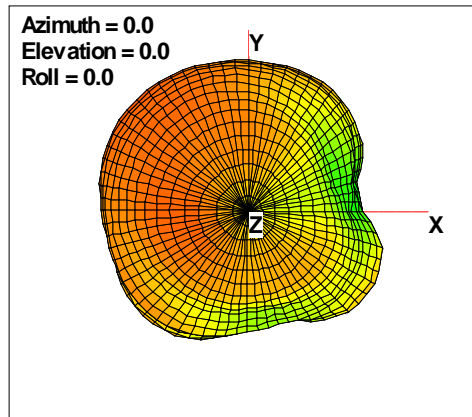

WAN Free-Space Total EIRP, 2300 MHz

Total EIRP, Right Side View

Total EIRP, Left Side View

Total EIRP, Bottom View

Total EIRP, Top View

Total EIRP, Front Face View

Total EIRP, Back Face View

WAN Free-Space Total EIRP, 2325 MHz

Total EIRP, Right Side View

Total EIRP, Left Side View

Total EIRP, Bottom View

Total EIRP, Top View

Total EIRP, Front Face View

Total EIRP, Back Face View

WAN Free-Space Total EIRP, 2350 MHz

Total EIRP, Right Side View

Total EIRP, Left Side View

Total EIRP, Bottom View

Total EIRP, Top View

Total EIRP, Front Face View

Total EIRP, Back Face View

WAN Free-Space Total EIRP, 2375MHz

Total EIRP, Right Side View

Total EIRP, Left Side View

Total EIRP, Bottom View

Total EIRP, Top View

Total EIRP, Front Face View

Total EIRP, Back Face View

WAN Free-Space Total EIRP, 2400MHz

Total EIRP, Right Side View

Total EIRP, Left Side View

Total EIRP, Bottom View