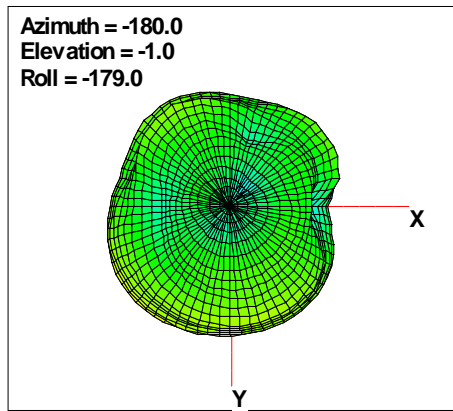

Total EIRP, Front Face View

Total EIRP, Back Face View

WAN Free-Space Total EIRP, 2450MHz

Total ERP, Right Side View

Total ERP, Left Side View

Total ERP, Bottom View

Total ERP, Top View

Total ERP, Front Face View

Total ERP, Back Face View

WAN Free-Space Total EIRP, 2475MHz

Total EIRP, Right Side View

Total EIRP, Left Side View

Total EIRP, Bottom View

Total EIRP, Top View

Total EIRP, Front Face View

Total EIRP, Back Face View

WAN Free-Space Total EIRP, 2500MHz

Total EIRP, Right Side View

Total EIRP, Left Side View

Total EIRP, Bottom View

Total EIRP, Top View

Total EIRP, Front Face View

Total EIRP, Back Face View

WAN Free-Space Total EIRP, 4850MHz

Total EIRP, Right Side View

Total EIRP, Left Side View

Total EIRP, Bottom View

Total EIRP, Top View

Total EIRP, Front Face View

Total EIRP, Back Face View

WAN Free-Space Total EIRP, 4900MHz

Total EIRP, Right Side View