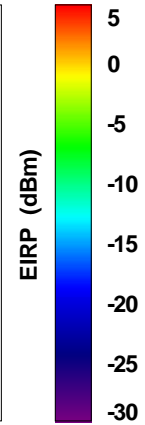

Total EIRP, Left Side View

Total EIRP, Bottom View

Total EIRP, Top View

Total EIRP, Front Face View

Total EIRP, Back Face View

WAN Free-Space Total EIRP, 4925MHz

Total EIRP, Right Side View

Total EIRP, Left Side View

Total EIRP, Bottom View

Total EIRP, Top View

Total EIRP, Front Face View

Total EIRP, Back Face View

WAN Free-Space Total EIRP, 4850MHz

Total EIRP, Right Side View

Total EIRP, Left Side View

Total EIRP, Bottom View

Total EIRP, Top View

Total EIRP, Front Face View

Total EIRP, Back Face View

WAN Free-Space Total EIRP, 4975MHz

Total EIRP, Right Side View

Total EIRP, Left Side View

Total EIRP, Bottom View

Total EIRP, Top View

Total EIRP, Front Face View

Total EIRP, Back Face View

WAN Free-Space Total EIRP, 5000 MHz

Total EIRP, Right Side View

Total EIRP, Left Side View

Total EIRP, Bottom View

Total EIRP, Top View

Total EIRP, Front Face View