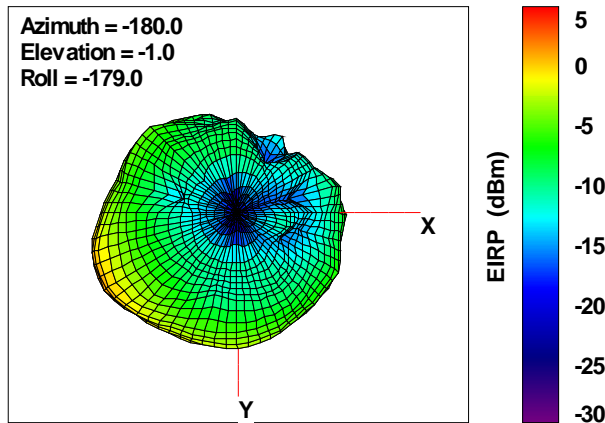

WAN Free-Space Total EIRP, 5700MHz

Total EIRP, Right Side View

Total EIRP, Left Side View

Total EIRP, Bottom View

Total EIRP, Top View

Total EIRP, Front Face View

Total EIRP, Back Face View

WAN Free-Space Total EIRP, 5825MHz

Total EIRP, Right Side View

Total EIRP, Left Side View

Total EIRP, Bottom View

Total EIRP, Top View

Total EIRP, Front Face View

Total EIRP, Back Face View

WAN Free-Space Total EIRP, 5900MHz

Total EIRP, Right Side View

Total EIRP, Left Side View

Total EIRP, Bottom View

Total EIRP, Top View

Total EIRP, Front Face View

Total EIRP, Back Face View

WAN Free-Space Total EIRP, 6000MHz

Total EIRP, Right Side View

Total EIRP, Left Side View

Total EIRP, Bottom View

Total EIRP, Top View

Total EIRP, Front Face View

Total EIRP, Back Face View