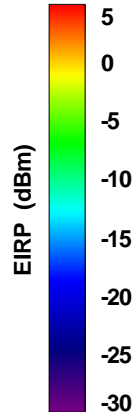

Total	Frequency (MHz)	5100	5200	5300	5400	5500	5600
	Peak Gain (dBi)	4.19332	4.22192	3.28149	3.02791	4.39001	4.46317
	Average Gain (dBi)	-3.43927	-2.86321	-3.90969	-4.06705	-3.21063	-2.89061

Total	Frequency (MHz)	5700	5825	5900	6000		
	Peak Gain (dBi)	3.55771	4.35932	2.80817	2.26709		
	Average Gain (dBi)	-3.2855	-2.57438	-4.28012	-4.59595		

Total ERP, Back Face View

WAN Free-Space Total EIRP, 2475MHz

Total EIRP, Right Side View

Total EIRP, Left Side View

Total EIRP, Bottom View

Total EIRP, Top View

Total EIRP, Front Face View

Total EIRP, Back Face View

WAN Free-Space Total EIRP, 2500MHz

Total EIRP, Right Side View

Total EIRP, Left Side View

Total EIRP, Bottom View

Total EIRP, Top View

Total EIRP, Front Face View

Total EIRP, Back Face View

WAN Free-Space Total EIRP, 4850MHz

Total EIRP, Right Side View

Total EIRP, Left Side View

Total EIRP, Bottom View

Total EIRP, Top View

Total EIRP, Front Face View

Total EIRP, Back Face View

WAN Free-Space Total EIRP, 4900MHz

Total EIRP, Right Side View