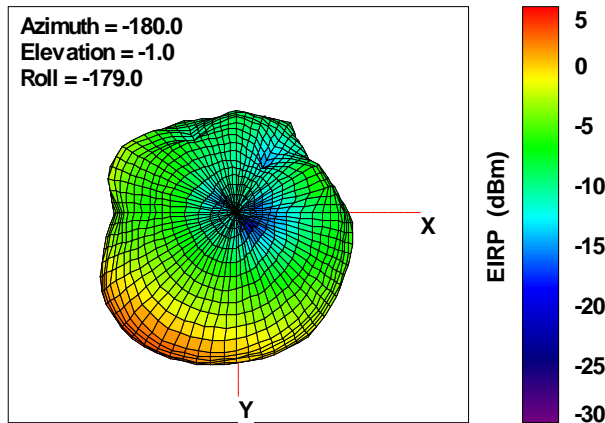

Total EIRP, Back Face View

WAN Free-Space Total EIRP, 5025MHz

Total EIRP, Right Side View

Total EIRP, Left Side View

Total EIRP, Bottom View

Total EIRP, Top View

Total EIRP, Front Face View

Total EIRP, Back Face View

WAN Free-Space Total EIRP, 5050MHz

Total EIRP, Right Side View

Total EIRP, Left Side View

Total EIRP, Bottom View

Total EIRP, Top View

Total EIRP, Front Face View

Total EIRP, Back Face View

WAN Free-Space Total EIRP, 5075MHz

Total EIRP, Right Side View

Total EIRP, Left Side View

Total EIRP, Bottom View

Total EIRP, Top View

Total EIRP, Front Face View

Total EIRP, Back Face View

WAN Free-Space Total EIRP, 5100MHz

Total EIRP, Right Side View

Total EIRP, Left Side View

Total EIRP, Bottom View

Total EIRP, Top View

Total EIRP, Front Face View

Total EIRP, Back Face View

WAN Free-Space Total EIRP, 5200MHz

Total EIRP, Right Side View

Total EIRP, Left Side View