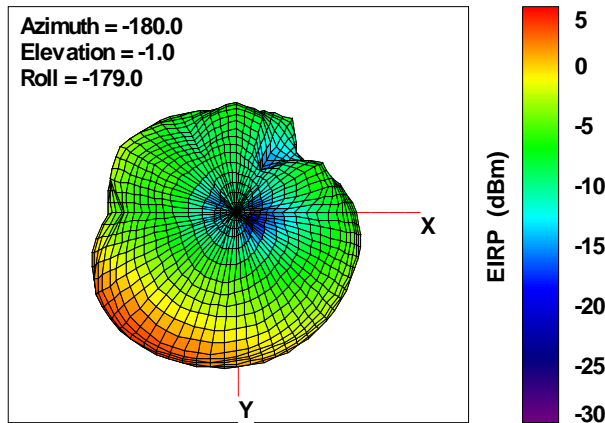

WAN Free-Space Total EIRP, 5050MHz

Total EIRP, Right Side View

Total EIRP, Left Side View

Total EIRP, Bottom View

Total EIRP, Top View

Total EIRP, Front Face View

Total EIRP, Back Face View

WAN Free-Space Total EIRP, 5075MHz

Total EIRP, Right Side View

Total EIRP, Left Side View

Total EIRP, Bottom View

Total EIRP, Top View

Total EIRP, Front Face View

Total EIRP, Back Face View

WAN Free-Space Total EIRP, 5100MHz

Total EIRP, Right Side View

Total EIRP, Left Side View

Total EIRP, Bottom View

Total EIRP, Top View

Total EIRP, Front Face View

Total EIRP, Back Face View

WAN Free-Space Total EIRP, 5200MHz

Total EIRP, Right Side View

Total EIRP, Left Side View

Total EIRP, Bottom View

Total EIRP, Top View

Total EIRP, Front Face View

Total EIRP, Back Face View

WAN Free-Space Total EIRP, 5300MHz

Total EIRP, Right Side View

Total EIRP, Left Side View

Total EIRP, Bottom View