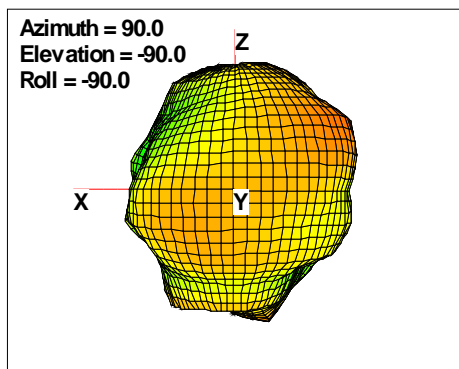

WAN Free-Space Total EIRP, 2300 MHz

Total EIRP, Right Side View

Total EIRP, Left Side View

Total EIRP, Bottom View

Total EIRP, Top View

Total EIRP, Front Face View

Total EIRP, Back Face View

WAN Free-Space Total EIRP, 2325 MHz

Total EIRP, Right Side View

Total EIRP, Left Side View

Total EIRP, Bottom View

Total EIRP, Top View

Total EIRP, Front Face View

Total EIRP, Back Face View

WAN Free-Space Total EIRP, 2350 MHz

Total EIRP, Right Side View

Total EIRP, Left Side View

Total EIRP, Bottom View

Total EIRP, Top View

Total EIRP, Front Face View

Total EIRP, Back Face View

WAN Free-Space Total EIRP, 2375MHz

Total EIRP, Right Side View

Total EIRP, Left Side View