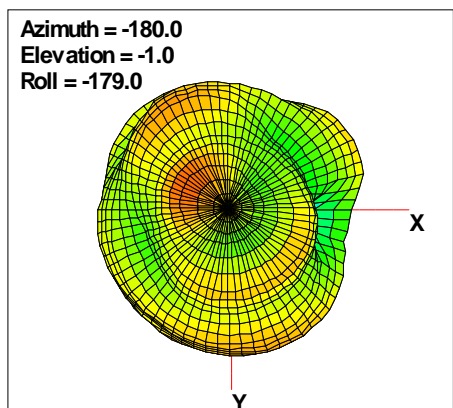

WAN Free-Space Total EIRP, 2300 MHz

Total EIRP, Right Side View

Total EIRP, Left Side View

Total EIRP, Bottom View

Total EIRP, Top View

Total EIRP, Front Face View

Total EIRP, Back Face View

WAN Free-Space Total EIRP, 2325 MHz

Total EIRP, Right Side View

Total EIRP, Left Side View

Total EIRP, Bottom View

Total EIRP, Top View

Total EIRP, Front Face View

Total EIRP, Back Face View

WAN Free-Space Total EIRP, 2350 MHz

Total EIRP, Right Side View

Total EIRP, Left Side View

Total EIRP, Bottom View

Total EIRP, Top View

Total EIRP, Front Face View

Total EIRP, Back Face View

WAN Free-Space Total EIRP, 2375MHz

Total EIRP, Right Side View

Total EIRP, Left Side View