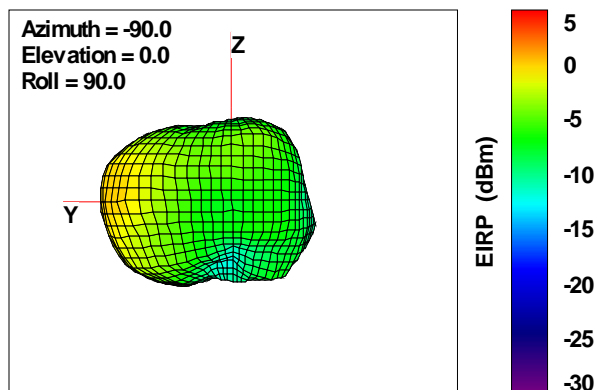

WAN Free-Space Total EIRP, 2500MHz

Total EIRP, Right Side View

Total EIRP, Left Side View

Total EIRP, Bottom View

Total EIRP, Top View

Total EIRP, Front Face View

Total EIRP, Back Face View

WAN Free-Space Total EIRP, 4850MHz

Total EIRP, Right Side View

Total EIRP, Left Side View

Total EIRP, Bottom View

Total EIRP, Top View

Total EIRP, Front Face View

Total EIRP, Back Face View

WAN Free-Space Total EIRP, 4900MHz

Total EIRP, Right Side View

Total EIRP, Left Side View

Total EIRP, Bottom View

Total EIRP, Top View

Total EIRP, Front Face View

Total EIRP, Back Face View

WAN Free-Space Total EIRP, 4925MHz

Total EIRP, Right Side View

Total EIRP, Left Side View

Total EIRP, Bottom View

Total EIRP, Top View

Total EIRP, Front Face View

Total EIRP, Back Face View

WAN Free-Space Total EIRP, 4850MHz

Total EIRP, Right Side View

Total EIRP, Left Side View

Total EIRP, Bottom View