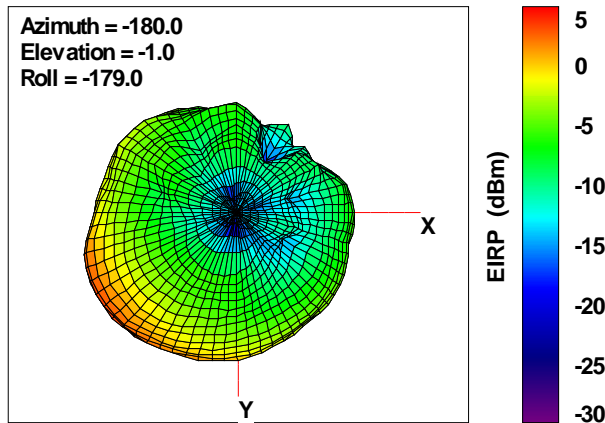

Total EIRP, Front Face View

Total EIRP, Back Face View

WAN Free-Space Total EIRP, 5500MHz

Total EIRP, Right Side View

Total EIRP, Left Side View

Total EIRP, Bottom View

Total EIRP, Top View

Total EIRP, Front Face View

Total EIRP, Back Face View

WAN Free-Space Total EIRP, 5600MHz

Total EIRP, Right Side View

Total EIRP, Left Side View

Total EIRP, Bottom View

Total EIRP, Top View

Total EIRP, Front Face View

Total EIRP, Back Face View

WAN Free-Space Total EIRP, 5700MHz

Total EIRP, Right Side View

Total EIRP, Left Side View

Total EIRP, Bottom View

Total EIRP, Top View

Total EIRP, Front Face View

Total EIRP, Back Face View

WAN Free-Space Total EIRP, 5825MHz

Total EIRP, Right Side View

Total EIRP, Left Side View

Total EIRP, Bottom View

Total EIRP, Top View

Total EIRP, Front Face View

Total EIRP, Back Face View

WAN Free-Space Total EIRP, 5900MHz

Total EIRP, Right Side View