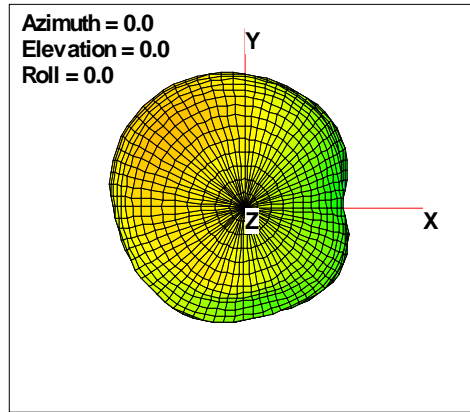

Total ERP, Back Face View

WAN Free-Space Total EIRP, 2475MHz

Total EIRP, Right Side View

Total EIRP, Left Side View

Total EIRP, Bottom View

Total EIRP, Top View

Total EIRP, Front Face View

Total EIRP, Back Face View

WAN Free-Space Total EIRP, 2500MHz

Total EIRP, Right Side View

Total EIRP, Left Side View

Total EIRP, Bottom View

Total EIRP, Top View

Total EIRP, Front Face View

Total EIRP, Back Face View

WAN Free-Space Total EIRP, 4850MHz

Total EIRP, Right Side View

Total EIRP, Left Side View

Total EIRP, Bottom View

Total EIRP, Top View

Total EIRP, Front Face View

Total EIRP, Back Face View

WAN Free-Space Total EIRP, 4900MHz

Total EIRP, Right Side View