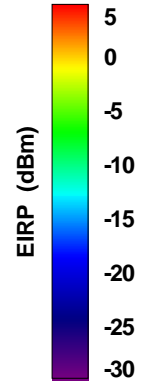

Total EIRP, Left Side View

Total EIRP, Bottom View

Total EIRP, Top View

Total EIRP, Front Face View

Total EIRP, Back Face View

WAN Free-Space Total EIRP, 4925MHz

Total EIRP, Right Side View

Total EIRP, Left Side View

Total EIRP, Bottom View

Total EIRP, Top View

Total EIRP, Front Face View

Total EIRP, Back Face View

WAN Free-Space Total EIRP, 4850MHz

Total EIRP, Right Side View

Total EIRP, Left Side View

Total EIRP, Bottom View

Total EIRP, Top View

Total EIRP, Front Face View

Total EIRP, Back Face View

WAN Free-Space Total EIRP, 4975MHz

Total EIRP, Right Side View

Total EIRP, Left Side View

Total EIRP, Bottom View

Total EIRP, Top View

Total EIRP, Front Face View

Total EIRP, Back Face View

WAN Free-Space Total EIRP, 5000 MHz

Total EIRP, Right Side View

Total EIRP, Left Side View

Total EIRP, Bottom View

Total EIRP, Top View

Total EIRP, Front Face View