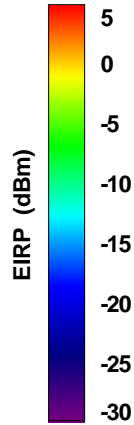

Total EIRP, Front Face View

Total EIRP, Back Face View

WAN Free-Space Total EIRP, 5000 MHz

Total EIRP, Right Side View

Total EIRP, Left Side View

Total EIRP, Bottom View

Total EIRP, Top View

Total EIRP, Front Face View

Total EIRP, Back Face View

WAN Free-Space Total EIRP, 5025MHz

Total EIRP, Right Side View

Total EIRP, Left Side View

Total EIRP, Bottom View

Total EIRP, Top View

Total EIRP, Front Face View

Total EIRP, Back Face View

WAN Free-Space Total EIRP, 5050MHz

Total EIRP, Right Side View

Total EIRP, Left Side View

Total EIRP, Bottom View

Total EIRP, Top View

Total EIRP, Front Face View

Total EIRP, Back Face View

WAN Free-Space Total EIRP, 5075MHz

Total EIRP, Right Side View

Total EIRP, Left Side View

Total EIRP, Bottom View

Total EIRP, Top View

Total EIRP, Front Face View

Total EIRP, Back Face View

WAN Free-Space Total EIRP, 5100MHz

Total EIRP, Right Side View