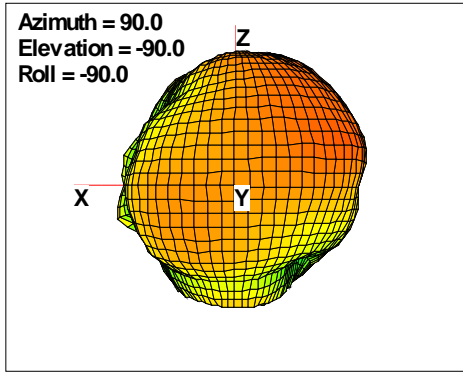

WAN Free-Space Total EIRP, 2300 MHz

Total EIRP, Right Side View

Total EIRP, Left Side View

Total EIRP, Bottom View

Total EIRP, Top View

Total EIRP, Front Face View

Total EIRP, Back Face View

WAN Free-Space Total EIRP, 2325 MHz

Total EIRP, Right Side View

Total EIRP, Left Side View

Total EIRP, Bottom View

Total EIRP, Top View

Total EIRP, Front Face View

Total EIRP, Back Face View

WAN Free-Space Total EIRP, 2350 MHz

Total EIRP, Right Side View

Total EIRP, Left Side View

Total EIRP, Bottom View

Total EIRP, Top View

Total EIRP, Front Face View

Total EIRP, Back Face View

WAN Free-Space Total EIRP, 2375MHz

Total EIRP, Right Side View

Total EIRP, Left Side View