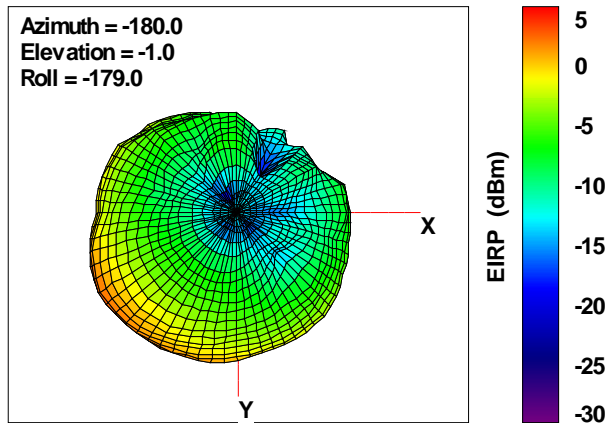

Total EIRP, Back Face View

WAN Free-Space Total EIRP, 5600MHz

Total EIRP, Right Side View

Total EIRP, Left Side View

Total EIRP, Bottom View

Total EIRP, Top View

Total EIRP, Front Face View

Total EIRP, Back Face View

WAN Free-Space Total EIRP, 5700MHz

Total EIRP, Right Side View

Total EIRP, Left Side View

Total EIRP, Bottom View

Total EIRP, Top View

Total EIRP, Front Face View

Total EIRP, Back Face View

WAN Free-Space Total EIRP, 5825MHz

Total EIRP, Right Side View

Total EIRP, Left Side View

Total EIRP, Bottom View

Total EIRP, Top View

Total EIRP, Front Face View

Total EIRP, Back Face View

WAN Free-Space Total EIRP, 5900MHz

Total EIRP, Right Side View

Total EIRP, Left Side View

Total EIRP, Bottom View

Total EIRP, Top View

Total EIRP, Front Face View

Total EIRP, Back Face View

WAN Free-Space Total EIRP, 6000MHz

Total EIRP, Right Side View

Total EIRP, Left Side View