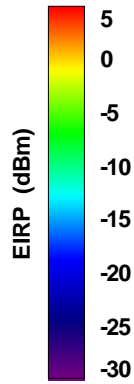

Total EIRP, Left Side View

Total EIRP, Bottom View

Total EIRP, Top View

Total EIRP, Front Face View

Total EIRP, Back Face View

WAN Free-Space Total EIRP, 4925MHz

Total EIRP, Right Side View

Total EIRP, Left Side View

Total EIRP, Bottom View

Total EIRP, Top View

Total EIRP, Front Face View

Total EIRP, Back Face View

WAN Free-Space Total EIRP, 4850MHz

Total EIRP, Right Side View

Total EIRP, Left Side View

Total EIRP, Bottom View

Total EIRP, Top View

Total EIRP, Front Face View

Total EIRP, Back Face View

WAN Free-Space Total EIRP, 4975MHz

Total EIRP, Right Side View

Total EIRP, Left Side View

Total EIRP, Bottom View

Total EIRP, Top View

Total EIRP, Front Face View

Total EIRP, Back Face View

WAN Free-Space Total EIRP, 5000 MHz

Total EIRP, Right Side View

Total EIRP, Left Side View

Total EIRP, Bottom View

Total EIRP, Top View

Total EIRP, Front Face View