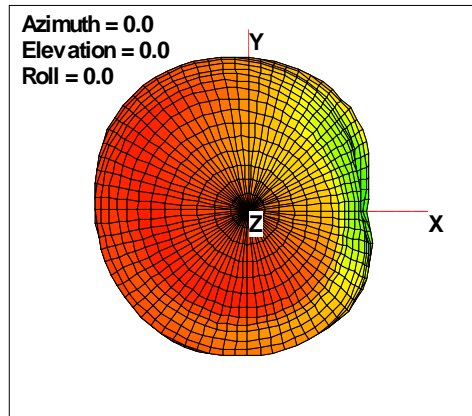

Total EIRP, Left Side View

Total EIRP, Bottom View

Total EIRP, Top View

Total EIRP, Front Face View

Total EIRP, Back Face View

WAN Free-Space Total EIRP, 2375MHz

Total EIRP, Right Side View

Total EIRP, Left Side View

Total EIRP, Bottom View

Total EIRP, Top View

Total EIRP, Front Face View

Total EIRP, Back Face View

WAN Free-Space Total EIRP, 2400MHz

Total EIRP, Right Side View

Total EIRP, Left Side View

Total EIRP, Bottom View

Total EIRP, Top View

Total EIRP, Front Face View

Total EIRP, Back Face View

WAN Free-Space Total EIRP, 2425MHz

Total EIRP, Right Side View

Total EIRP, Left Side View

Total EIRP, Bottom View

Total EIRP, Top View

Total EIRP, Front Face View

Total EIRP, Back Face View

WAN Free-Space Total EIRP, 2450MHz

Total ERP, Right Side View

Total ERP, Left Side View

Total ERP, Bottom View

Total ERP, Top View

Total ERP, Front Face View