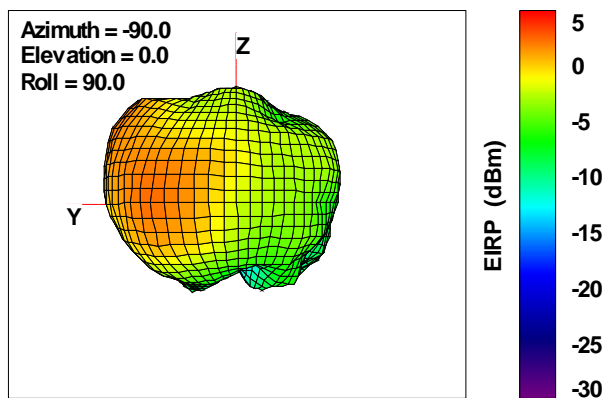

WAN Free-Space Total EIRP, 5700MHz

Total EIRP, Right Side View

Total EIRP, Left Side View

Total EIRP, Bottom View

Total EIRP, Top View

Total EIRP, Front Face View

Total EIRP, Back Face View

WAN Free-Space Total EIRP, 5825MHz

Total EIRP, Right Side View

Total EIRP, Left Side View

Total EIRP, Bottom View

Total EIRP, Top View

Total EIRP, Front Face View

Total EIRP, Back Face View

WAN Free-Space Total EIRP, 5900MHz

Total EIRP, Right Side View

Total EIRP, Left Side View

Total EIRP, Bottom View

Total EIRP, Top View

Total EIRP, Front Face View

Total EIRP, Back Face View

WAN Free-Space Total EIRP, 6000MHz

Total EIRP, Right Side View

Total EIRP, Left Side View

Total EIRP, Bottom View

Total EIRP, Top View

Total EIRP, Front Face View

Total EIRP, Back Face View