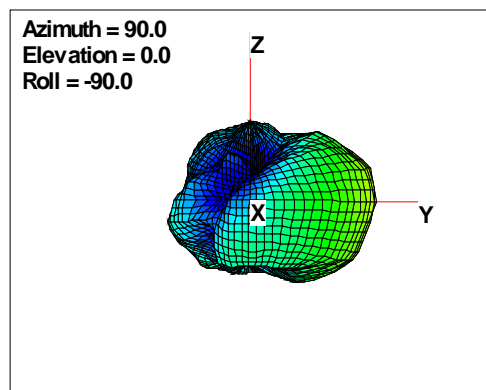

WAN Free-Space Total EIRP, 2500MHz

Total EIRP, Right Side View

Total EIRP, Left Side View

Total EIRP, Bottom View

Total EIRP, Top View

Total EIRP, Front Face View

Total EIRP, Back Face View

WAN Free-Space Total EIRP, 4850MHz

Total EIRP, Right Side View

Total EIRP, Left Side View

Total EIRP, Bottom View

Total EIRP, Top View

Total EIRP, Front Face View

Total EIRP, Back Face View

WAN Free-Space Total EIRP, 4900MHz

Total EIRP, Right Side View

Total EIRP, Left Side View

Total EIRP, Bottom View

Total EIRP, Top View

Total EIRP, Front Face View

Total EIRP, Back Face View

WAN Free-Space Total EIRP, 4925MHz

Total EIRP, Right Side View

Total EIRP, Left Side View