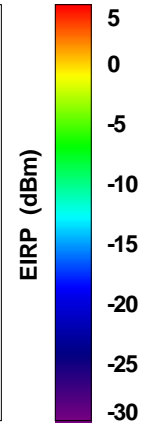

Total EIRP, Front Face View

Total EIRP, Back Face View

WAN Free-Space Total EIRP, 5000 MHz

Total EIRP, Right Side View

Total EIRP, Left Side View

Total EIRP, Bottom View

Total EIRP, Top View

Total EIRP, Front Face View

Total EIRP, Back Face View

WAN Free-Space Total EIRP, 5025MHz

Total EIRP, Right Side View

Total EIRP, Left Side View

Total EIRP, Bottom View

Total EIRP, Top View

Total EIRP, Front Face View

Total EIRP, Back Face View

WAN Free-Space Total EIRP, 5050MHz

Total EIRP, Right Side View

Total EIRP, Left Side View

Total EIRP, Bottom View

Total EIRP, Top View

Total EIRP, Front Face View

Total EIRP, Back Face View

WAN Free-Space Total EIRP, 5075MHz

Total EIRP, Right Side View

Total EIRP, Left Side View

Total EIRP, Bottom View

Total EIRP, Top View

Total EIRP, Front Face View

Total EIRP, Back Face View

WAN Free-Space Total EIRP, 5100MHz

Total EIRP, Right Side View