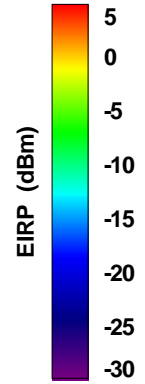

Total EIRP, Right Side View

Total EIRP, Left Side View

Total EIRP, Bottom View

Total EIRP, Top View

Total EIRP, Front Face View

Total EIRP, Back Face View

WAN Free-Space Total EIRP, 4900MHz

Total EIRP, Right Side View

Total EIRP, Left Side View

Total EIRP, Bottom View

Total EIRP, Top View

Total EIRP, Front Face View

Total EIRP, Back Face View

WAN Free-Space Total EIRP, 4925MHz

Total EIRP, Right Side View

Total EIRP, Left Side View

Total EIRP, Bottom View

Total EIRP, Top View

Total EIRP, Front Face View

Total EIRP, Back Face View

WAN Free-Space Total EIRP, 4850MHz

Total EIRP, Right Side View

Total EIRP, Left Side View

Total EIRP, Bottom View

Total EIRP, Top View

Total EIRP, Front Face View

Total EIRP, Back Face View

WAN Free-Space Total EIRP, 4975MHz

Total EIRP, Right Side View

Total EIRP, Left Side View

Total EIRP, Bottom View

Total EIRP, Top View