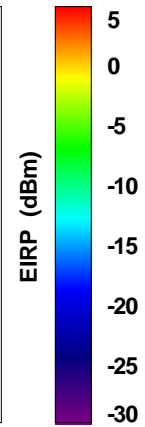

Total EIRP, Right Side View

Total EIRP, Left Side View

Total EIRP, Bottom View

Total EIRP, Top View

Total EIRP, Front Face View

Total EIRP, Back Face View

WAN Free-Space Total EIRP, 5100MHz

Total EIRP, Right Side View

Total EIRP, Left Side View

Total EIRP, Bottom View

Total EIRP, Top View

Total EIRP, Front Face View

Total EIRP, Back Face View

WAN Free-Space Total EIRP, 5200MHz

Total EIRP, Right Side View

Total EIRP, Left Side View

Total EIRP, Bottom View

Total EIRP, Top View

Total EIRP, Front Face View

Total EIRP, Back Face View

WAN Free-Space Total EIRP, 5300MHz

Total EIRP, Right Side View

Total EIRP, Left Side View

Total EIRP, Bottom View

Total EIRP, Top View

Total EIRP, Front Face View

Total EIRP, Back Face View

WAN Free-Space Total EIRP, 5400MHz

Total EIRP, Right Side View

Total EIRP, Left Side View

Total EIRP, Bottom View

Total EIRP, Top View