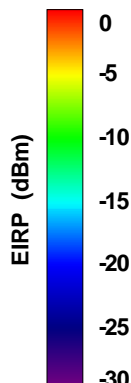

WAN Free-Space Total EIRP, 2300 MHz

Total EIRP, Right Side View

Total EIRP, Left Side View

Total EIRP, Bottom View

Total EIRP, Top View

Total EIRP, Front Face View

Total EIRP, Back Face View

WAN Free-Space Total EIRP, 2325 MHz

Total EIRP, Right Side View

Total EIRP, Left Side View

Total EIRP, Bottom View

Total EIRP, Top View

Total EIRP, Front Face View

Total EIRP, Back Face View

WAN Free-Space Total EIRP, 2350 MHz

Total EIRP, Right Side View

Total EIRP, Left Side View

Total EIRP, Bottom View

Total EIRP, Top View

Total EIRP, Front Face View

Total EIRP, Back Face View

WAN Free-Space Total EIRP, 2375MHz

Total EIRP, Right Side View

Total EIRP, Left Side View

Total EIRP, Bottom View

Total EIRP, Top View

Total EIRP, Front Face View

Total EIRP, Back Face View

WAN Free-Space Total EIRP, 2400MHz

Total EIRP, Right Side View

Total EIRP, Left Side View

Total EIRP, Bottom View