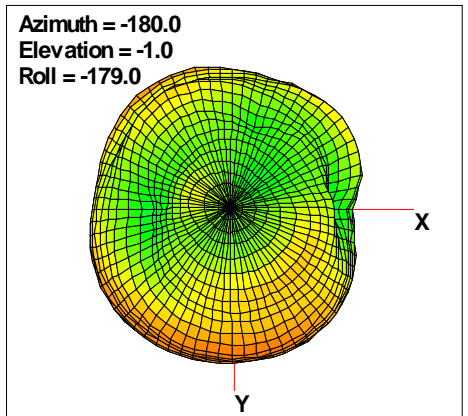

Total EIRP, Left Side View

Total EIRP, Bottom View

Total EIRP, Top View

Total EIRP, Front Face View

Total EIRP, Back Face View

WAN Free-Space Total EIRP, 2375MHz

Total EIRP, Right Side View

Total EIRP, Left Side View

Total EIRP, Bottom View

Total EIRP, Top View

Total EIRP, Front Face View

Total EIRP, Back Face View

WAN Free-Space Total EIRP, 2400MHz

Total EIRP, Right Side View

Total EIRP, Left Side View

Total EIRP, Bottom View

Total EIRP, Top View

Total EIRP, Front Face View

Total EIRP, Back Face View

WAN Free-Space Total EIRP, 2425MHz

Total EIRP, Right Side View

Total EIRP, Left Side View

Total EIRP, Bottom View

Total EIRP, Top View

Total EIRP, Front Face View

Total EIRP, Back Face View

WAN Free-Space Total EIRP, 2450MHz

Total ERP, Right Side View

Total ERP, Left Side View

Total ERP, Bottom View

Total ERP, Top View

Total ERP, Front Face View