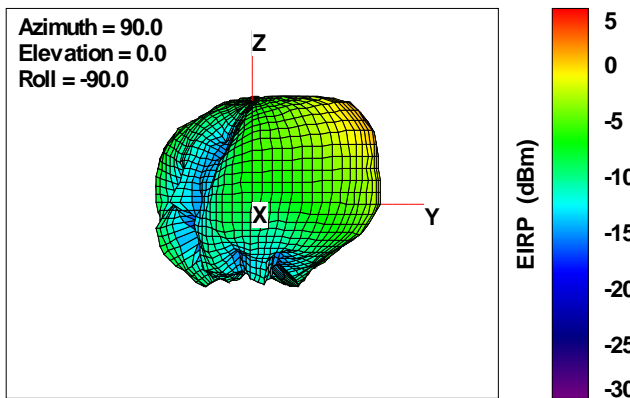

WAN Free-Space Total EIRP, 5700MHz

Total EIRP, Right Side View

Total EIRP, Left Side View

Total EIRP, Bottom View

Total EIRP, Top View

Total EIRP, Front Face View

Total EIRP, Back Face View

WAN Free-Space Total EIRP, 5825MHz

Total EIRP, Right Side View

Total EIRP, Left Side View

Total EIRP, Bottom View

Total EIRP, Top View

Total EIRP, Front Face View

Total EIRP, Back Face View

WAN Free-Space Total EIRP, 5900MHz

Total EIRP, Right Side View

Total EIRP, Left Side View

Total EIRP, Bottom View

Total EIRP, Top View

Total EIRP, Front Face View

Total EIRP, Back Face View

WAN Free-Space Total EIRP, 6000MHz

Total EIRP, Right Side View

Total EIRP, Left Side View

Total EIRP, Bottom View

Total EIRP, Top View

Total EIRP, Front Face View

Total EIRP, Back Face View