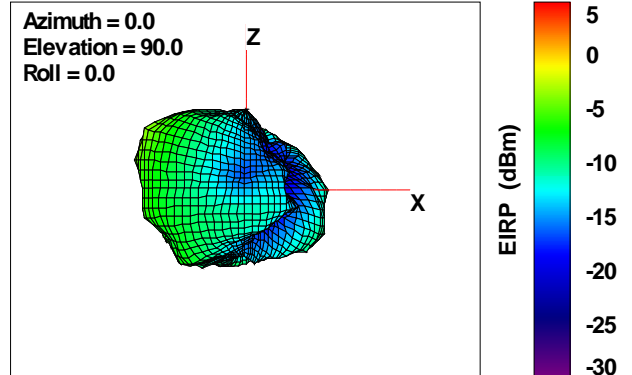

WAN Free-Space Total EIRP, 2500MHz

Total EIRP, Right Side View

Total EIRP, Left Side View

Total EIRP, Bottom View

Total EIRP, Top View

Total EIRP, Front Face View

Total EIRP, Back Face View

WAN Free-Space Total EIRP, 4850MHz

Total EIRP, Right Side View

Total EIRP, Left Side View

Total EIRP, Bottom View

Total EIRP, Top View

Total EIRP, Front Face View

Total EIRP, Back Face View

WAN Free-Space Total EIRP, 4900MHz

Total EIRP, Right Side View

Total EIRP, Left Side View

Total EIRP, Bottom View

Total EIRP, Top View

Total EIRP, Front Face View

Total EIRP, Back Face View

WAN Free-Space Total EIRP, 4925MHz

Total EIRP, Right Side View

Total EIRP, Left Side View

Total EIRP, Bottom View

Total EIRP, Top View

Total EIRP, Front Face View

Total EIRP, Back Face View

WAN Free-Space Total EIRP, 4850MHz

Total EIRP, Right Side View

Total EIRP, Left Side View

Total EIRP, Bottom View