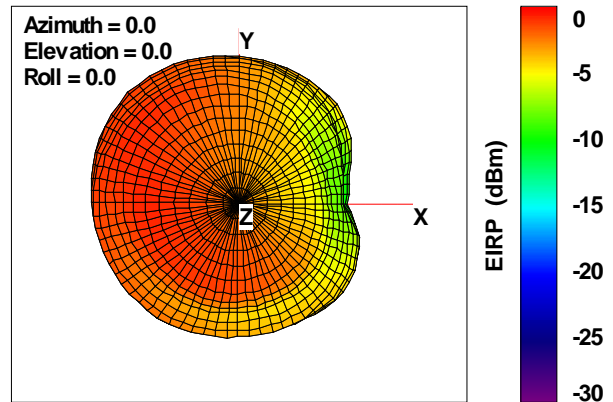

Total EIRP, Right Side View

Total EIRP, Left Side View

Total EIRP, Bottom View

Total EIRP, Top View

Total EIRP, Front Face View

Total EIRP, Back Face View

WAN Free-Space Total EIRP, 2350 MHz

Total EIRP, Right Side View

Total EIRP, Left Side View

Total EIRP, Bottom View

Total EIRP, Top View

Total EIRP, Front Face View

Total EIRP, Back Face View

WAN Free-Space Total EIRP, 2375MHz

Total EIRP, Right Side View

Total EIRP, Left Side View

Total EIRP, Bottom View

Total EIRP, Top View

Total EIRP, Front Face View

Total EIRP, Back Face View

WAN Free-Space Total EIRP, 2400MHz

Total EIRP, Right Side View

Total EIRP, Left Side View

Total EIRP, Bottom View

Total EIRP, Top View

Total EIRP, Front Face View

Total EIRP, Back Face View

WAN Free-Space Total EIRP, 2425MHz

Total EIRP, Right Side View

Total EIRP, Left Side View

Total EIRP, Bottom View

Total EIRP, Top View