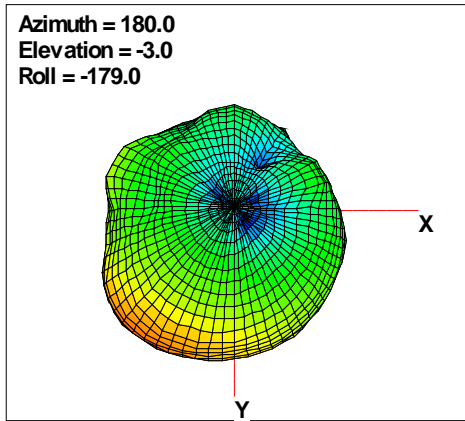

Total EIRP, Back Face View

WAN Free-Space Total EIRP, 5025MHz

Total EIRP, Right Side View

Total EIRP, Left Side View

Total EIRP, Bottom View

Total EIRP, Top View

Total EIRP, Front Face View

Total EIRP, Back Face View

WAN Free-Space Total EIRP, 5050MHz

Total EIRP, Right Side View

Total EIRP, Left Side View

Total EIRP, Bottom View

Total EIRP, Top View

Total EIRP, Front Face View

Total EIRP, Back Face View

WAN Free-Space Total EIRP, 5075MHz

Total EIRP, Right Side View

Total EIRP, Left Side View

Total EIRP, Bottom View

Total EIRP, Top View

Total EIRP, Front Face View

Total EIRP, Back Face View

WAN Free-Space Total EIRP, 5100MHz

Total EIRP, Right Side View