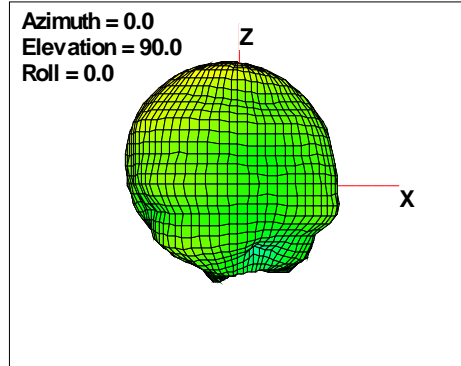

Total EIRP, Front Face View

Total EIRP, Back Face View

WAN Free-Space Total EIRP, 2450MHz

Total ERP, Right Side View

Total ERP, Left Side View

Total ERP, Bottom View

Total ERP, Top View

Total ERP, Front Face View

Total ERP, Back Face View

WAN Free-Space Total EIRP, 2475MHz

Total EIRP, Right Side View

Total EIRP, Left Side View

Total EIRP, Bottom View

Total EIRP, Top View

Total EIRP, Front Face View

Total EIRP, Back Face View

WAN Free-Space Total EIRP, 2500MHz

Total EIRP, Right Side View

Total EIRP, Left Side View

Total EIRP, Bottom View

Total EIRP, Top View

Total EIRP, Front Face View

Total EIRP, Back Face View

WAN Free-Space Total EIRP, 4850MHz