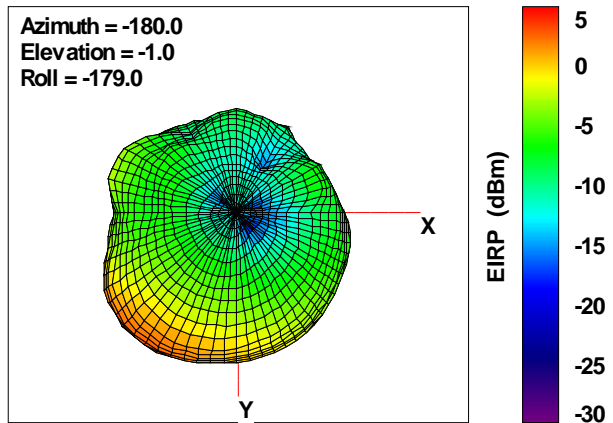

Total EIRP, Back Face View

WAN Free-Space Total EIRP, 5025MHz

Total EIRP, Right Side View

Total EIRP, Left Side View

Total EIRP, Bottom View

Total EIRP, Top View

Total EIRP, Front Face View

Total EIRP, Back Face View

WAN Free-Space Total EIRP, 5050MHz

Total EIRP, Right Side View

Total EIRP, Left Side View

Total EIRP, Bottom View

Total EIRP, Top View

Total EIRP, Front Face View

Total EIRP, Back Face View

WAN Free-Space Total EIRP, 5075MHz

Total EIRP, Right Side View

Total EIRP, Left Side View

Total EIRP, Bottom View

Total EIRP, Top View

Total EIRP, Front Face View

Total EIRP, Back Face View

WAN Free-Space Total EIRP, 5100MHz

Total EIRP, Right Side View

Total EIRP, Left Side View

Total EIRP, Bottom View

Total EIRP, Top View

Total EIRP, Front Face View

Total EIRP, Back Face View

WAN Free-Space Total EIRP, 5200MHz

Total EIRP, Right Side View

Total EIRP, Left Side View