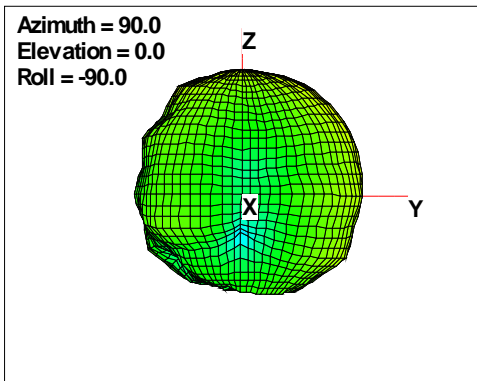

Total EIRP, Front Face View

Total EIRP, Back Face View

WAN Free-Space Total EIRP, 2450MHz

Total ERP, Right Side View

Total ERP, Left Side View

Total ERP, Bottom View

Total ERP, Top View

Total ERP, Front Face View

Total ERP, Back Face View

WAN Free-Space Total EIRP, 2475MHz

Total EIRP, Right Side View

Total EIRP, Left Side View

Total EIRP, Bottom View

Total EIRP, Top View

Total EIRP, Front Face View

Total EIRP, Back Face View

WAN Free-Space Total EIRP, 2500MHz

Total EIRP, Right Side View

Total EIRP, Left Side View

Total EIRP, Bottom View

Total EIRP, Top View

Total EIRP, Front Face View

Total EIRP, Back Face View

WAN Free-Space Total EIRP, 4850MHz