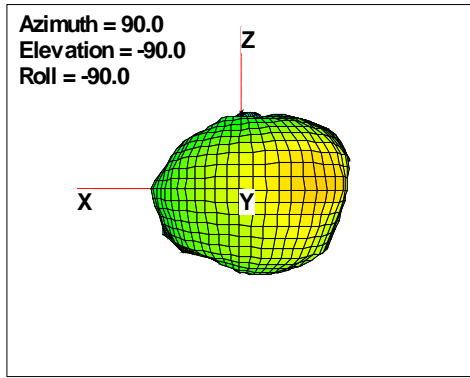

Total ERP, Back Face View

WAN Free-Space Total EIRP, 2475MHz

Total EIRP, Right Side View

Total EIRP, Left Side View

Total EIRP, Bottom View

Total EIRP, Top View

Total EIRP, Front Face View

Total EIRP, Back Face View

WAN Free-Space Total EIRP, 2500MHz

Total EIRP, Right Side View

Total EIRP, Left Side View

Total EIRP, Bottom View

Total EIRP, Top View

Total EIRP, Front Face View

Total EIRP, Back Face View

WAN Free-Space Total EIRP, 4850MHz

Total EIRP, Right Side View

Total EIRP, Left Side View

Total EIRP, Bottom View

Total EIRP, Top View

Total EIRP, Front Face View

Total EIRP, Back Face View

WAN Free-Space Total EIRP, 4900MHz

Total EIRP, Right Side View