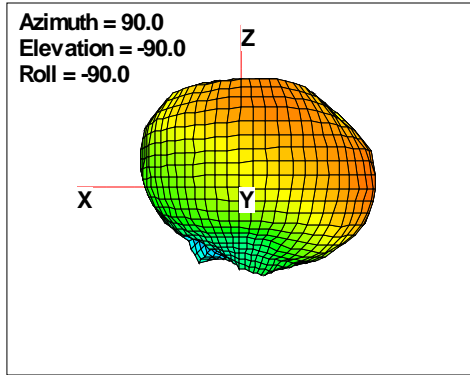

WAN Free-Space Total EIRP, 5700MHz

Total EIRP, Right Side View

Total EIRP, Left Side View

Total EIRP, Bottom View

Total EIRP, Top View

Total EIRP, Front Face View

Total EIRP, Back Face View

WAN Free-Space Total EIRP, 5825MHz

Total EIRP, Right Side View

Total EIRP, Left Side View

Total EIRP, Bottom View

Total EIRP, Top View

Total EIRP, Front Face View

Total EIRP, Back Face View

WAN Free-Space Total EIRP, 5900MHz

Total EIRP, Right Side View

Total EIRP, Left Side View

Total EIRP, Bottom View

Total EIRP, Top View

Total EIRP, Front Face View

Total EIRP, Back Face View

WAN Free-Space Total EIRP, 6000MHz

Total EIRP, Right Side View

Total EIRP, Left Side View