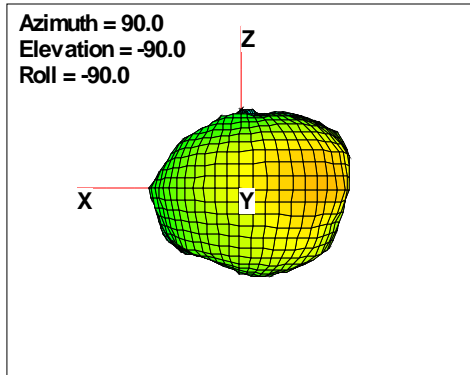

WAN Free-Space Total EIRP, 2500MHz

Total EIRP, Right Side View

Total EIRP, Left Side View

Total EIRP, Bottom View

Total EIRP, Top View

Total EIRP, Front Face View

Total EIRP, Back Face View

WAN Free-Space Total EIRP, 4850MHz

Total EIRP, Right Side View

Total EIRP, Left Side View

Total EIRP, Bottom View

Total EIRP, Top View

Total EIRP, Front Face View

Total EIRP, Back Face View

WAN Free-Space Total EIRP, 4900MHz

Total EIRP, Right Side View

Total EIRP, Left Side View

Total EIRP, Bottom View

Total EIRP, Top View

Total EIRP, Front Face View

Total EIRP, Back Face View

WAN Free-Space Total EIRP, 4925MHz

Total EIRP, Right Side View

Total EIRP, Left Side View