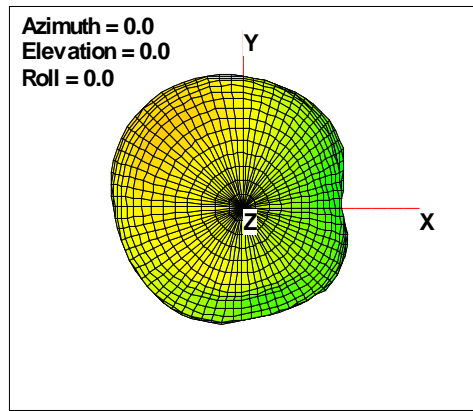

Total EIRP, Front Face View

Total EIRP, Back Face View

WAN Free-Space Total EIRP, 2450MHz

Total ERP, Right Side View

Total ERP, Left Side View

Total ERP, Bottom View

Total ERP, Top View

Total ERP, Front Face View

Total ERP, Back Face View

WAN Free-Space Total EIRP, 2475MHz

Total EIRP, Right Side View

Total EIRP, Left Side View

Total EIRP, Bottom View

Total EIRP, Top View

Total EIRP, Front Face View

Total EIRP, Back Face View

WAN Free-Space Total EIRP, 2500MHz

Total EIRP, Right Side View

Total EIRP, Left Side View

Total EIRP, Bottom View

Total EIRP, Top View

Total EIRP, Front Face View

Total EIRP, Back Face View

WAN Free-Space Total EIRP, 4850MHz