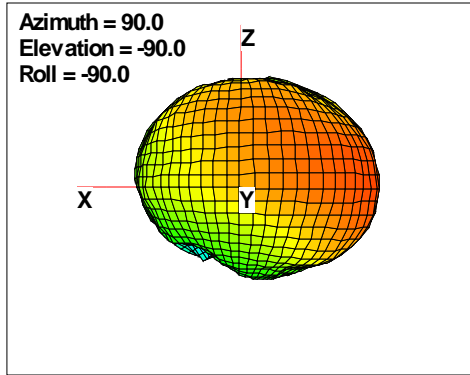

Total EIRP, Front Face View

Total EIRP, Back Face View

WAN Free-Space Total EIRP, 5500MHz

Total EIRP, Right Side View

Total EIRP, Left Side View

Total EIRP, Bottom View

Total EIRP, Top View

Total EIRP, Front Face View

Total EIRP, Back Face View

WAN Free-Space Total EIRP, 5600MHz

Total EIRP, Right Side View

Total EIRP, Left Side View

Total EIRP, Bottom View

Total EIRP, Top View

Total EIRP, Front Face View

Total EIRP, Back Face View

WAN Free-Space Total EIRP, 5700MHz

Total EIRP, Right Side View

Total EIRP, Left Side View

Total EIRP, Bottom View

Total EIRP, Top View

Total EIRP, Front Face View

Total EIRP, Back Face View

WAN Free-Space Total EIRP, 5825MHz