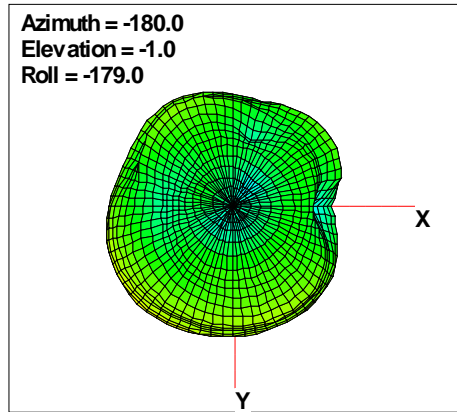

Total ERP, Back Face View

WAN Free-Space Total EIRP, 2475MHz

Total EIRP, Right Side View

Total EIRP, Left Side View

Total EIRP, Bottom View

Total EIRP, Top View

Total EIRP, Front Face View

Total EIRP, Back Face View

WAN Free-Space Total EIRP, 2500MHz

Total EIRP, Right Side View

Total EIRP, Left Side View

Total EIRP, Bottom View

Total EIRP, Top View

Total EIRP, Front Face View

Total EIRP, Back Face View

WAN Free-Space Total EIRP, 4850MHz

Total EIRP, Right Side View

Total EIRP, Left Side View

Total EIRP, Bottom View

Total EIRP, Top View

Total EIRP, Front Face View

Total EIRP, Back Face View

WAN Free-Space Total EIRP, 4900MHz

Total EIRP, Right Side View

Total EIRP, Left Side View

Total EIRP, Bottom View

Total EIRP, Top View

Total EIRP, Front Face View

Total EIRP, Back Face View

WAN Free-Space Total EIRP, 4925MHz

Total EIRP, Right Side View

Total EIRP, Left Side View