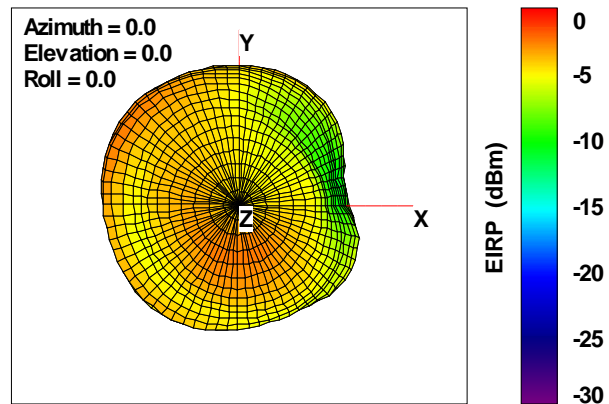

WAN Free-Space Total EIRP, 2300 MHz

Total EIRP, Right Side View

Total EIRP, Left Side View

Total EIRP, Bottom View

Total EIRP, Top View

Total EIRP, Front Face View

Total EIRP, Back Face View

WAN Free-Space Total EIRP, 2325 MHz

Total EIRP, Right Side View

Total EIRP, Left Side View

Total EIRP, Bottom View

Total EIRP, Top View

Total EIRP, Front Face View

Total EIRP, Back Face View

WAN Free-Space Total EIRP, 2350 MHz

Total EIRP, Right Side View

Total EIRP, Left Side View

Total EIRP, Bottom View

Total EIRP, Top View

Total EIRP, Front Face View

Total EIRP, Back Face View

WAN Free-Space Total EIRP, 2375MHz

Total EIRP, Right Side View

Total EIRP, Left Side View