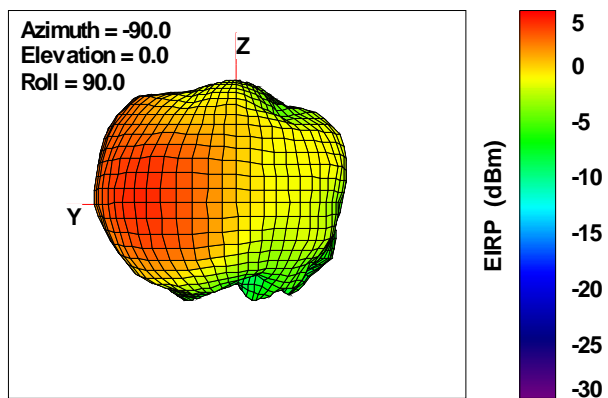

Total EIRP, Back Face View

WAN Free-Space Total EIRP, 5600MHz

Total EIRP, Right Side View

Total EIRP, Left Side View

Total EIRP, Bottom View

Total EIRP, Top View

Total EIRP, Front Face View

Total EIRP, Back Face View

WAN Free-Space Total EIRP, 5700MHz

Total EIRP, Right Side View

Total EIRP, Left Side View

Total EIRP, Bottom View

Total EIRP, Top View

Total EIRP, Front Face View

Total EIRP, Back Face View

WAN Free-Space Total EIRP, 5825MHz

Total EIRP, Right Side View

Total EIRP, Left Side View

Total EIRP, Bottom View

Total EIRP, Top View

Total EIRP, Front Face View

Total EIRP, Back Face View

WAN Free-Space Total EIRP, 5900MHz

Total EIRP, Right Side View

Total EIRP, Left Side View

Total EIRP, Bottom View

Total EIRP, Top View

Total EIRP, Front Face View

Total EIRP, Back Face View

WAN Free-Space Total EIRP, 6000MHz

Total EIRP, Right Side View

Total EIRP, Left Side View