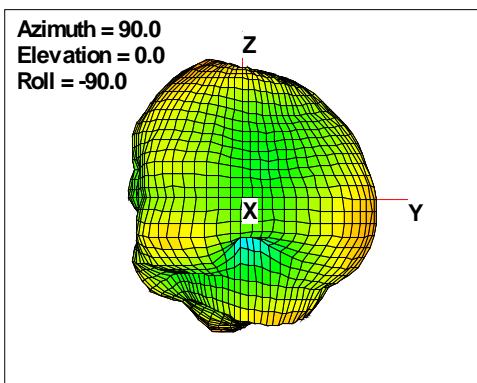

WAN Free-Space Total EIRP, 2300 MHz

Total EIRP, Right Side View

Total EIRP, Left Side View

Total EIRP, Bottom View

Total EIRP, Top View

Total EIRP, Front Face View

Total EIRP, Back Face View

WAN Free-Space Total EIRP, 2325 MHz

Total EIRP, Right Side View

Total EIRP, Left Side View

Total EIRP, Bottom View

Total EIRP, Top View

Total EIRP, Front Face View

Total EIRP, Back Face View

WAN Free-Space Total EIRP, 2350 MHz

Total EIRP, Right Side View

Total EIRP, Left Side View

Total EIRP, Bottom View

Total EIRP, Top View

Total EIRP, Front Face View

Total EIRP, Back Face View

WAN Free-Space Total EIRP, 2375MHz

Total EIRP, Right Side View

Total EIRP, Left Side View

Total EIRP, Bottom View

Total EIRP, Top View

Total EIRP, Front Face View

Total EIRP, Back Face View

WAN Free-Space Total EIRP, 2400MHz

Total EIRP, Right Side View

Total EIRP, Left Side View

Total EIRP, Bottom View