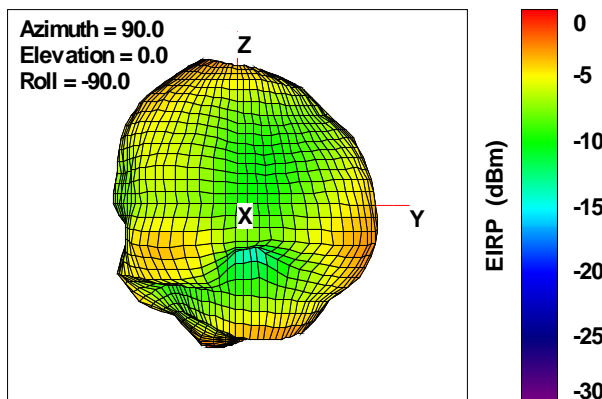

WAN Free-Space Total EIRP, 2300 MHz

Total EIRP, Right Side View

Total EIRP, Left Side View

Total EIRP, Bottom View

Total EIRP, Top View

Total EIRP, Front Face View

Total EIRP, Back Face View

WAN Free-Space Total EIRP, 2325 MHz

Total EIRP, Right Side View

Total EIRP, Left Side View

Total EIRP, Bottom View

Total EIRP, Top View

Total EIRP, Front Face View

Total EIRP, Back Face View

WAN Free-Space Total EIRP, 2350 MHz

Total EIRP, Right Side View

Total EIRP, Left Side View

Total EIRP, Bottom View

Total EIRP, Top View

Total EIRP, Front Face View

Total EIRP, Back Face View

WAN Free-Space Total EIRP, 2375MHz

Total EIRP, Right Side View

Total EIRP, Left Side View