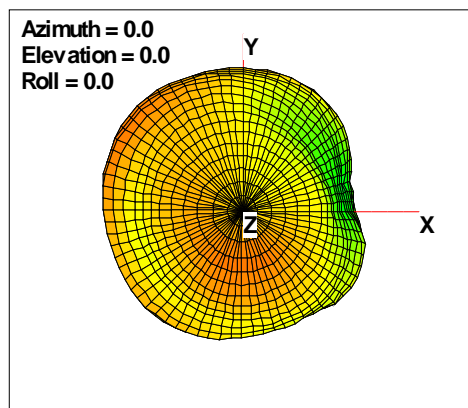

WAN Free-Space Total EIRP, 2300 MHz

Total EIRP, Right Side View

Total EIRP, Left Side View

Total EIRP, Bottom View

Total EIRP, Top View

Total EIRP, Front Face View

Total EIRP, Back Face View

WAN Free-Space Total EIRP, 2325 MHz

Total EIRP, Right Side View

Total EIRP, Left Side View

Total EIRP, Bottom View

Total EIRP, Top View

Total EIRP, Front Face View

Total EIRP, Back Face View

WAN Free-Space Total EIRP, 2350 MHz

Total EIRP, Right Side View

Total EIRP, Left Side View

Total EIRP, Bottom View

Total EIRP, Top View

Total EIRP, Front Face View

Total EIRP, Back Face View

WAN Free-Space Total EIRP, 2375MHz

Total EIRP, Right Side View

Total EIRP, Left Side View