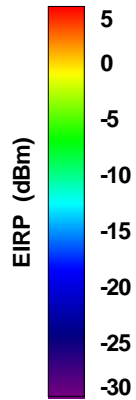

Total EIRP, Front Face View

Total EIRP, Back Face View

WAN Free-Space Total EIRP, 5000 MHz

Total EIRP, Right Side View

Total EIRP, Left Side View

Total EIRP, Bottom View

Total EIRP, Top View

Total EIRP, Front Face View

Total EIRP, Back Face View

WAN Free-Space Total EIRP, 5025MHz

Total EIRP, Right Side View

Total EIRP, Left Side View

Total EIRP, Bottom View

Total EIRP, Top View

Total EIRP, Front Face View

Total EIRP, Back Face View

WAN Free-Space Total EIRP, 5050MHz

Total EIRP, Right Side View

Total EIRP, Left Side View

Total EIRP, Bottom View

Total EIRP, Top View

Total EIRP, Front Face View

Total EIRP, Back Face View

WAN Free-Space Total EIRP, 5075MHz

Total EIRP, Right Side View

Total EIRP, Left Side View

Total EIRP, Bottom View

Total EIRP, Top View

Total EIRP, Front Face View

Total EIRP, Back Face View

WAN Free-Space Total EIRP, 5100MHz

Total EIRP, Right Side View