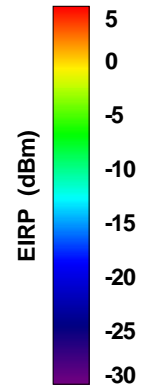

Total EIRP, Front Face View

Total EIRP, Back Face View

WAN Free-Space Total EIRP, 2450MHz

Total ERP, Right Side View

Total ERP, Left Side View

Total ERP, Bottom View

Total ERP, Top View

Total ERP, Front Face View

Total ERP, Back Face View

WAN Free-Space Total EIRP, 2475MHz

Total EIRP, Right Side View

Total EIRP, Left Side View

Total EIRP, Bottom View

Total EIRP, Top View

Total EIRP, Front Face View

Total EIRP, Back Face View

WAN Free-Space Total EIRP, 2500MHz

Total EIRP, Right Side View

Total EIRP, Left Side View

Total EIRP, Bottom View

Total EIRP, Top View

Total EIRP, Front Face View

Total EIRP, Back Face View

WAN Free-Space Total EIRP, 4850MHz

Total EIRP, Right Side View

Total EIRP, Left Side View

Total EIRP, Bottom View

Total EIRP, Top View

Total EIRP, Front Face View

Total EIRP, Back Face View

WAN Free-Space Total EIRP, 4900MHz

Total EIRP, Right Side View