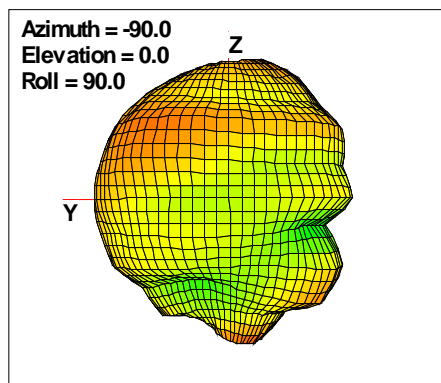

WAN Free-Space Total EIRP, 2300 MHz

Total EIRP, Right Side View

Total EIRP, Left Side View

Total EIRP, Bottom View

Total EIRP, Top View

Total EIRP, Front Face View

Total EIRP, Back Face View

WAN Free-Space Total EIRP, 2325 MHz

Total EIRP, Right Side View

Total EIRP, Left Side View

Total EIRP, Bottom View

Total EIRP, Top View

Total EIRP, Front Face View

Total EIRP, Back Face View

WAN Free-Space Total EIRP, 2350 MHz

Total EIRP, Right Side View

Total EIRP, Left Side View

Total EIRP, Bottom View

Total EIRP, Top View

Total EIRP, Front Face View

Total EIRP, Back Face View

WAN Free-Space Total EIRP, 2375MHz

Total EIRP, Right Side View

Total EIRP, Left Side View