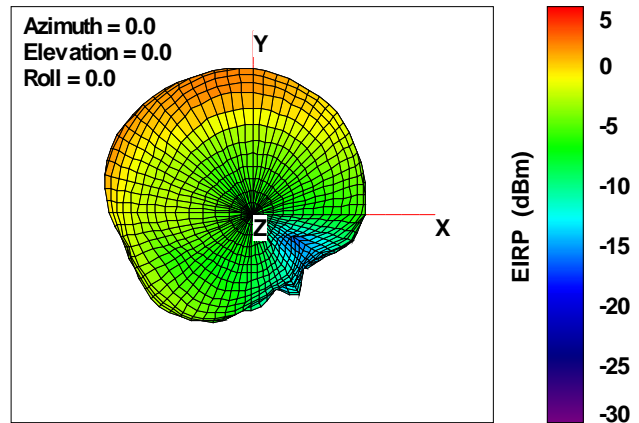

Total EIRP, Back Face View

WAN Free-Space Total EIRP, 5600MHz

Total EIRP, Right Side View

Total EIRP, Left Side View

Total EIRP, Bottom View

Total EIRP, Top View

Total EIRP, Front Face View

Total EIRP, Back Face View

WAN Free-Space Total EIRP, 5700MHz

Total EIRP, Right Side View

Total EIRP, Left Side View

Total EIRP, Bottom View

Total EIRP, Top View

Total EIRP, Front Face View

Total EIRP, Back Face View

WAN Free-Space Total EIRP, 5825MHz

Total EIRP, Right Side View

Total EIRP, Left Side View

Total EIRP, Bottom View

Total EIRP, Top View

Total EIRP, Front Face View

Total EIRP, Back Face View

WAN Free-Space Total EIRP, 5900MHz

Total EIRP, Right Side View

Total EIRP, Left Side View

Total EIRP, Bottom View

Total EIRP, Top View

Total EIRP, Front Face View

Total EIRP, Back Face View

WAN Free-Space Total EIRP, 6000MHz

Total EIRP, Right Side View

Total EIRP, Left Side View