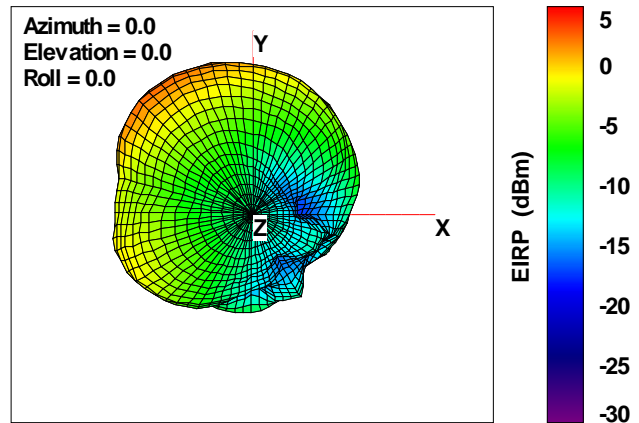

WAN Free-Space Total EIRP, 5050MHz

Total EIRP, Right Side View

Total EIRP, Left Side View

Total EIRP, Bottom View

Total EIRP, Top View

Total EIRP, Front Face View

Total EIRP, Back Face View

WAN Free-Space Total EIRP, 5075MHz

Total EIRP, Right Side View

Total EIRP, Left Side View

Total EIRP, Bottom View

Total EIRP, Top View

Total EIRP, Front Face View

Total EIRP, Back Face View

WAN Free-Space Total EIRP, 5100MHz

Total EIRP, Right Side View

Total EIRP, Left Side View

Total EIRP, Bottom View

Total EIRP, Top View

Total EIRP, Front Face View

Total EIRP, Back Face View

WAN Free-Space Total EIRP, 5200MHz

Total EIRP, Right Side View

Total EIRP, Left Side View

Total EIRP, Bottom View

Total EIRP, Top View

Total EIRP, Front Face View

Total EIRP, Back Face View

WAN Free-Space Total EIRP, 5300MHz

Total EIRP, Right Side View

Total EIRP, Left Side View

Total EIRP, Bottom View