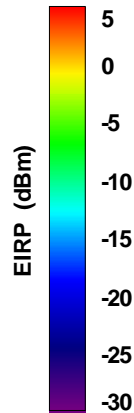

Total EIRP, Top View

Total EIRP, Front Face View

Total EIRP, Back Face View

WAN Free-Space Total EIRP, 2425MHz

Total EIRP, Right Side View

Total EIRP, Left Side View

Total EIRP, Bottom View

Total EIRP, Top View

Total EIRP, Front Face View

Total EIRP, Back Face View

WAN Free-Space Total EIRP, 2450MHz

Total ERP, Right Side View

Total ERP, Left Side View

Total ERP, Bottom View

Total ERP, Top View

Total ERP, Front Face View

Total ERP, Back Face View

WAN Free-Space Total EIRP, 2475MHz

Total EIRP, Right Side View

Total EIRP, Left Side View

Total EIRP, Bottom View

Total EIRP, Top View

Total EIRP, Front Face View

Total EIRP, Back Face View

WAN Free-Space Total EIRP, 2500MHz

Total EIRP, Right Side View

Total EIRP, Left Side View

Total EIRP, Bottom View

Total EIRP, Top View

Total EIRP, Front Face View

Total EIRP, Back Face View

WAN Free-Space Total EIRP, 4850MHz