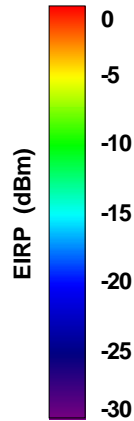

WAN Free-Space Total EIRP, 2300 MHz

Total EIRP, Right Side View

Total EIRP, Left Side View

Total EIRP, Bottom View

Total EIRP, Top View

Total EIRP, Front Face View

Total EIRP, Back Face View

WAN Free-Space Total EIRP, 2325 MHz

Total EIRP, Right Side View

Total EIRP, Left Side View

Total EIRP, Bottom View

Total EIRP, Top View

Total EIRP, Front Face View

Total EIRP, Back Face View

WAN Free-Space Total EIRP, 2350 MHz

Total EIRP, Right Side View

Total EIRP, Left Side View

Total EIRP, Bottom View

Total EIRP, Top View

Total EIRP, Front Face View

Total EIRP, Back Face View

WAN Free-Space Total EIRP, 2375MHz

Total EIRP, Right Side View

Total EIRP, Left Side View

Total EIRP, Bottom View

Total EIRP, Top View

Total EIRP, Front Face View

Total EIRP, Back Face View

WAN Free-Space Total EIRP, 2400MHz

Total EIRP, Right Side View

Total EIRP, Left Side View

Total EIRP, Bottom View