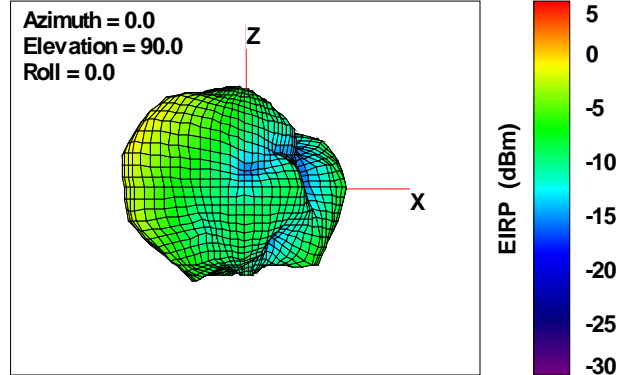

WAN Free-Space Total EIRP, 5050MHz

Total EIRP, Right Side View

Total EIRP, Left Side View

Total EIRP, Bottom View

Total EIRP, Top View

Total EIRP, Front Face View

Total EIRP, Back Face View

WAN Free-Space Total EIRP, 5075MHz

Total EIRP, Right Side View

Total EIRP, Left Side View

Total EIRP, Bottom View

Total EIRP, Top View

Total EIRP, Front Face View

Total EIRP, Back Face View

WAN Free-Space Total EIRP, 5100MHz

Total EIRP, Right Side View

Total EIRP, Left Side View

Total EIRP, Bottom View

Total EIRP, Top View

Total EIRP, Front Face View

Total EIRP, Back Face View

WAN Free-Space Total EIRP, 5200MHz

Total EIRP, Right Side View

Total EIRP, Left Side View

Total EIRP, Bottom View

Total EIRP, Top View

Total EIRP, Front Face View

Total EIRP, Back Face View

WAN Free-Space Total EIRP, 5300MHz

Total EIRP, Right Side View

Total EIRP, Left Side View

Total EIRP, Bottom View