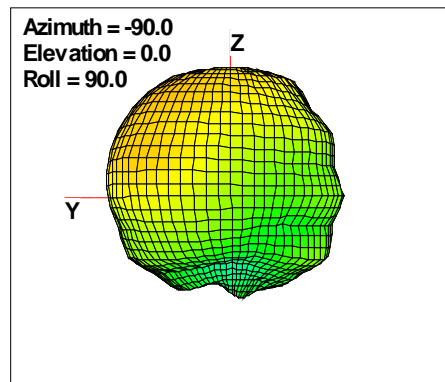

Total ERP, Back Face View

WAN Free-Space Total EIRP, 2475MHz

Total EIRP, Right Side View

Total EIRP, Left Side View

Total EIRP, Bottom View

Total EIRP, Top View

Total EIRP, Front Face View

Total EIRP, Back Face View

WAN Free-Space Total EIRP, 2500MHz

Total EIRP, Right Side View

Total EIRP, Left Side View

Total EIRP, Bottom View

Total EIRP, Top View

Total EIRP, Front Face View

Total EIRP, Back Face View

WAN Free-Space Total EIRP, 4850MHz

Total EIRP, Right Side View

Total EIRP, Left Side View

Total EIRP, Bottom View

Total EIRP, Top View

Total EIRP, Front Face View

Total EIRP, Back Face View

WAN Free-Space Total EIRP, 4900MHz

Total EIRP, Right Side View