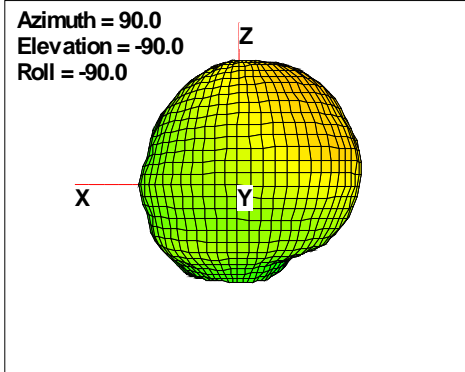

Total EIRP, Front Face View

Total EIRP, Back Face View

WAN Free-Space Total EIRP, 2450MHz

Total ERP, Right Side View

Total ERP, Left Side View

Total ERP, Bottom View

Total ERP, Top View

Total ERP, Front Face View

Total ERP, Back Face View

WAN Free-Space Total EIRP, 2475MHz

Total EIRP, Right Side View

Total EIRP, Left Side View

Total EIRP, Bottom View

Total EIRP, Top View

Total EIRP, Front Face View

Total EIRP, Back Face View

WAN Free-Space Total EIRP, 2500MHz

Total EIRP, Right Side View

Total EIRP, Left Side View

Total EIRP, Bottom View

Total EIRP, Top View

Total EIRP, Front Face View

Total EIRP, Back Face View

WAN Free-Space Total EIRP, 4850MHz