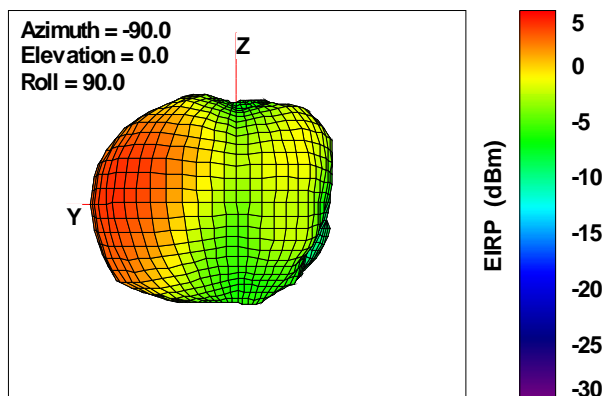

WAN Free-Space Total EIRP, 5050MHz

Total EIRP, Right Side View

Total EIRP, Left Side View

Total EIRP, Bottom View

Total EIRP, Top View

Total EIRP, Front Face View

Total EIRP, Back Face View

WAN Free-Space Total EIRP, 5075MHz

Total EIRP, Right Side View

Total EIRP, Left Side View

Total EIRP, Bottom View

Total EIRP, Top View

Total EIRP, Front Face View

Total EIRP, Back Face View

WAN Free-Space Total EIRP, 5100MHz

Total EIRP, Right Side View

Total EIRP, Left Side View

Total EIRP, Bottom View

Total EIRP, Top View

Total EIRP, Front Face View

Total EIRP, Back Face View

WAN Free-Space Total EIRP, 5200MHz

Total EIRP, Right Side View

Total EIRP, Left Side View

Total EIRP, Bottom View

Total EIRP, Top View

Total EIRP, Front Face View

Total EIRP, Back Face View

WAN Free-Space Total EIRP, 5300MHz

Total EIRP, Right Side View

Total EIRP, Left Side View

Total EIRP, Bottom View