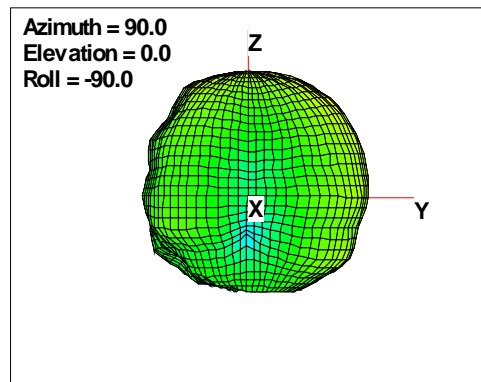

Total ERP, Back Face View

WAN Free-Space Total EIRP, 2475MHz

Total EIRP, Right Side View

Total EIRP, Left Side View

Total EIRP, Bottom View

Total EIRP, Top View

Total EIRP, Front Face View

Total EIRP, Back Face View

WAN Free-Space Total EIRP, 2500MHz

Total EIRP, Right Side View

Total EIRP, Left Side View

Total EIRP, Bottom View

Total EIRP, Top View

Total EIRP, Front Face View

Total EIRP, Back Face View

WAN Free-Space Total EIRP, 4850MHz

Total EIRP, Right Side View

Total EIRP, Left Side View

Total EIRP, Bottom View

Total EIRP, Top View

Total EIRP, Front Face View

Total EIRP, Back Face View

WAN Free-Space Total EIRP, 4900MHz

Total EIRP, Right Side View