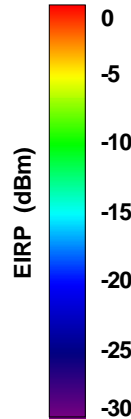

Total EIRP, Bottom View

Total EIRP, Top View

Total EIRP, Front Face View

Total EIRP, Back Face View

WAN Free-Space Total EIRP, 2400MHz

Total EIRP, Right Side View

Total EIRP, Left Side View

Total EIRP, Bottom View

Total EIRP, Top View

Total EIRP, Front Face View

Total EIRP, Back Face View

WAN Free-Space Total EIRP, 2425MHz

Total EIRP, Right Side View

Total EIRP, Left Side View

Total EIRP, Bottom View

Total EIRP, Top View

Total EIRP, Front Face View

Total EIRP, Back Face View

WAN Free-Space Total EIRP, 2450MHz

Total ERP, Right Side View

Total ERP, Left Side View

Total ERP, Bottom View

Total ERP, Top View

Total ERP, Front Face View

Total ERP, Back Face View

WAN Free-Space Total EIRP, 2475MHz

Total EIRP, Right Side View

Total EIRP, Left Side View

Total EIRP, Bottom View

Total EIRP, Top View

Total EIRP, Front Face View

Total EIRP, Back Face View