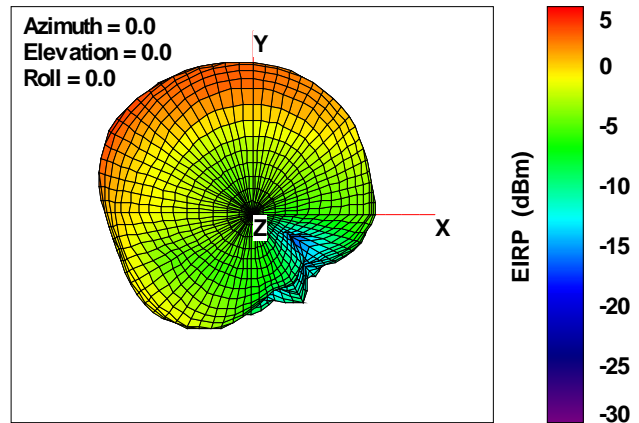

Total EIRP, Back Face View

WAN Free-Space Total EIRP, 5600MHz

Total EIRP, Right Side View

Total EIRP, Left Side View

Total EIRP, Bottom View

Total EIRP, Top View

Total EIRP, Front Face View

Total EIRP, Back Face View

WAN Free-Space Total EIRP, 5700MHz

Total EIRP, Right Side View

Total EIRP, Left Side View

Total EIRP, Bottom View

Total EIRP, Top View

Total EIRP, Front Face View

Total EIRP, Back Face View

WAN Free-Space Total EIRP, 5825MHz

Total EIRP, Right Side View

Total EIRP, Left Side View

Total EIRP, Bottom View

Total EIRP, Top View

Total EIRP, Front Face View

Total EIRP, Back Face View

WAN Free-Space Total EIRP, 5900MHz

Total EIRP, Right Side View

Total EIRP, Left Side View

Total EIRP, Bottom View

Total EIRP, Top View

Total EIRP, Front Face View

Total EIRP, Back Face View

WAN Free-Space Total EIRP, 6000MHz

Total EIRP, Right Side View

Total EIRP, Left Side View