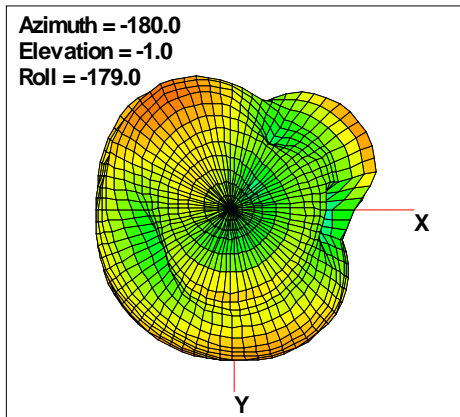

WAN Free-Space Total EIRP, 2300 MHz

Total EIRP, Right Side View

Total EIRP, Left Side View

Total EIRP, Bottom View

Total EIRP, Top View

Total EIRP, Front Face View

Total EIRP, Back Face View

WAN Free-Space Total EIRP, 2325 MHz

Total EIRP, Right Side View

Total EIRP, Left Side View

Total EIRP, Bottom View

Total EIRP, Top View

Total EIRP, Front Face View

Total EIRP, Back Face View

WAN Free-Space Total EIRP, 2350 MHz

Total EIRP, Right Side View

Total EIRP, Left Side View

Total EIRP, Bottom View

Total EIRP, Top View

Total EIRP, Front Face View

Total EIRP, Back Face View

WAN Free-Space Total EIRP, 2375MHz

Total EIRP, Right Side View

Total EIRP, Left Side View

Total EIRP, Bottom View

Total EIRP, Top View

Total EIRP, Front Face View

Total EIRP, Back Face View

WAN Free-Space Total EIRP, 2400MHz

Total EIRP, Right Side View

Total EIRP, Left Side View

Total EIRP, Bottom View