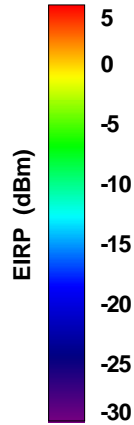

Total EIRP, Right Side View

Total EIRP, Left Side View

Total EIRP, Bottom View

Total EIRP, Top View

Total EIRP, Front Face View

Total EIRP, Back Face View

WAN Free-Space Total EIRP, 4900MHz

Total EIRP, Right Side View

Total EIRP, Left Side View

Total EIRP, Bottom View

Total EIRP, Top View

Total EIRP, Front Face View

Total EIRP, Back Face View

WAN Free-Space Total EIRP, 4925MHz

Total EIRP, Right Side View

Total EIRP, Left Side View

Total EIRP, Bottom View

Total EIRP, Top View

Total EIRP, Front Face View

Total EIRP, Back Face View

WAN Free-Space Total EIRP, 4850MHz

Total EIRP, Right Side View

Total EIRP, Left Side View

Total EIRP, Bottom View

Total EIRP, Top View

Total EIRP, Front Face View

Total EIRP, Back Face View

WAN Free-Space Total EIRP, 4975MHz

Total EIRP, Right Side View

Total EIRP, Left Side View

Total EIRP, Bottom View

Total EIRP, Top View