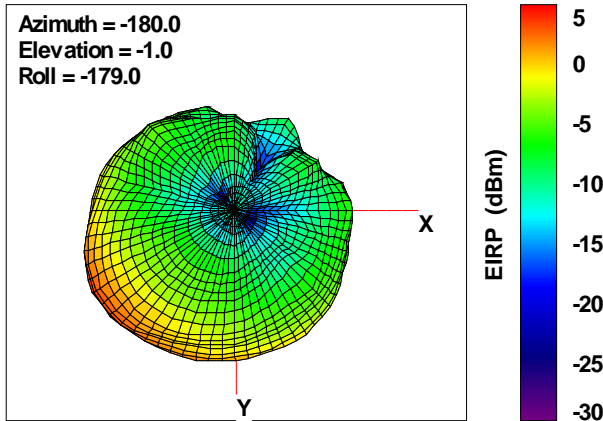

Total EIRP, Top View

Total EIRP, Front Face View

Total EIRP, Back Face View

WAN Free-Space Total EIRP, 5400MHz

Total EIRP, Right Side View

Total EIRP, Left Side View

Total EIRP, Bottom View

Total EIRP, Top View

Total EIRP, Front Face View

Total EIRP, Back Face View

WAN Free-Space Total EIRP, 5500MHz

Total EIRP, Right Side View

Total EIRP, Left Side View

Total EIRP, Bottom View

Total EIRP, Top View

Total EIRP, Front Face View

Total EIRP, Back Face View

WAN Free-Space Total EIRP, 5600MHz

Total EIRP, Right Side View

Total EIRP, Left Side View

Total EIRP, Bottom View

Total EIRP, Top View

Total EIRP, Front Face View

Total EIRP, Back Face View

WAN Free-Space Total EIRP, 5700MHz

Total EIRP, Right Side View

Total EIRP, Left Side View

Total EIRP, Bottom View

Total EIRP, Top View

Total EIRP, Front Face View

Total EIRP, Back Face View

WAN Free-Space Total EIRP, 5825MHz