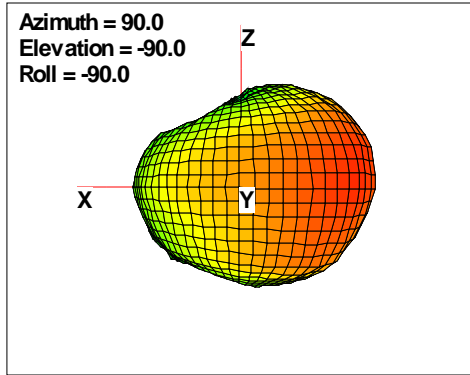

WAN Free-Space Total EIRP, 5050MHz

Total EIRP, Right Side View

Total EIRP, Left Side View

Total EIRP, Bottom View

Total EIRP, Top View

Total EIRP, Front Face View

Total EIRP, Back Face View

WAN Free-Space Total EIRP, 5075MHz

Total EIRP, Right Side View

Total EIRP, Left Side View

Total EIRP, Bottom View

Total EIRP, Top View

Total EIRP, Front Face View

Total EIRP, Back Face View

WAN Free-Space Total EIRP, 5100MHz

Total EIRP, Right Side View

Total EIRP, Left Side View

Total EIRP, Bottom View

Total EIRP, Top View

Total EIRP, Front Face View

Total EIRP, Back Face View

WAN Free-Space Total EIRP, 5200MHz

Total EIRP, Right Side View

Total EIRP, Left Side View