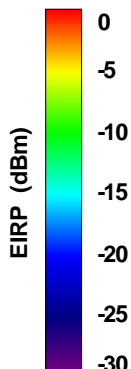

Total	Frequency (MHz)	5100	5200	5300	5400	5500	5600
	Peak Gain (dBi)	4.19332	4.22192	3.28149	3.02791	4.39001	4.46317
	Average Gain (dBi)	-3.43927	-2.86321	-3.90969	-4.06705	-3.21063	-2.89061

Total	Frequency (MHz)	5700	5825	5900	6000		
	Peak Gain (dBi)	3.55771	4.35932	2.80817	2.26709		
	Average Gain (dBi)	-3.2855	-2.57438	-4.28012	-4.59595		

WAN Free-Space Total EIRP, 2300 MHz

Total EIRP, Right Side View

Total EIRP, Left Side View

Total EIRP, Bottom View

Total EIRP, Top View

Total EIRP, Front Face View

Total EIRP, Back Face View

WAN Free-Space Total EIRP, 2325 MHz

Total EIRP, Right Side View

Total EIRP, Left Side View

Total EIRP, Bottom View

Total EIRP, Top View

Total EIRP, Front Face View

Total EIRP, Back Face View

WAN Free-Space Total EIRP, 2350 MHz

Total EIRP, Right Side View

Total EIRP, Left Side View

Total EIRP, Bottom View

Total EIRP, Top View

Total EIRP, Front Face View

Total EIRP, Back Face View

WAN Free-Space Total EIRP, 2375MHz

Total EIRP, Right Side View

Total EIRP, Left Side View