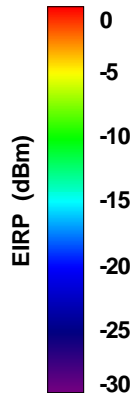

Total EIRP, Bottom View

Total EIRP, Top View

Total EIRP, Front Face View

Total EIRP, Back Face View

WAN Free-Space Total EIRP, 2400MHz

Total EIRP, Right Side View

Total EIRP, Left Side View

Total EIRP, Bottom View

Total EIRP, Top View

Total EIRP, Front Face View

Total EIRP, Back Face View

WAN Free-Space Total EIRP, 2425MHz

Total EIRP, Right Side View

Total EIRP, Left Side View

Total EIRP, Bottom View

Total EIRP, Top View

Total EIRP, Front Face View

Total EIRP, Back Face View

WAN Free-Space Total EIRP, 2450MHz

Total ERP, Right Side View

Total ERP, Left Side View

Total ERP, Bottom View

Total ERP, Top View

Total ERP, Front Face View

Total ERP, Back Face View

WAN Free-Space Total EIRP, 2475MHz

Total EIRP, Right Side View

Total EIRP, Left Side View

Total EIRP, Bottom View

Total EIRP, Top View

Total EIRP, Front Face View

Total EIRP, Back Face View