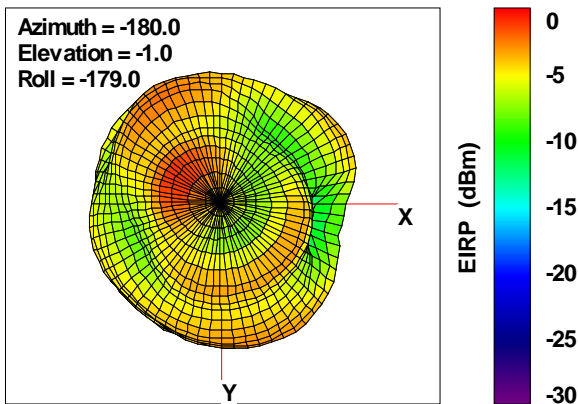

WAN Free-Space Total EIRP, 2300 MHz

Total EIRP, Right Side View

Total EIRP, Left Side View

Total EIRP, Bottom View

Total EIRP, Top View

Total EIRP, Front Face View

Total EIRP, Back Face View

WAN Free-Space Total EIRP, 2325 MHz

Total EIRP, Right Side View

Total EIRP, Left Side View

Total EIRP, Bottom View

Total EIRP, Top View

Total EIRP, Front Face View

Total EIRP, Back Face View

WAN Free-Space Total EIRP, 2350 MHz

Total EIRP, Right Side View

Total EIRP, Left Side View

Total EIRP, Bottom View

Total EIRP, Top View

Total EIRP, Front Face View

Total EIRP, Back Face View

WAN Free-Space Total EIRP, 2375MHz

Total EIRP, Right Side View

Total EIRP, Left Side View