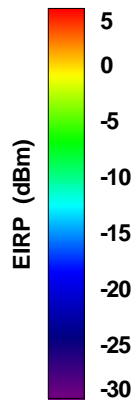

Total EIRP, Right Side View

Total EIRP, Left Side View

Total EIRP, Bottom View

Total EIRP, Top View

Total EIRP, Front Face View

Total EIRP, Back Face View

WAN Free-Space Total EIRP, 5100MHz

Total EIRP, Right Side View

Total EIRP, Left Side View

Total EIRP, Bottom View

Total EIRP, Top View

Total EIRP, Front Face View

Total EIRP, Back Face View

WAN Free-Space Total EIRP, 5200MHz

Total EIRP, Right Side View

Total EIRP, Left Side View

Total EIRP, Bottom View

Total EIRP, Top View

Total EIRP, Front Face View

Total EIRP, Back Face View

WAN Free-Space Total EIRP, 5300MHz

Total EIRP, Right Side View

Total EIRP, Left Side View

Total EIRP, Bottom View

Total EIRP, Top View

Total EIRP, Front Face View

Total EIRP, Back Face View

WAN Free-Space Total EIRP, 5400MHz

Total EIRP, Right Side View

Total EIRP, Left Side View

Total EIRP, Bottom View

Total EIRP, Top View