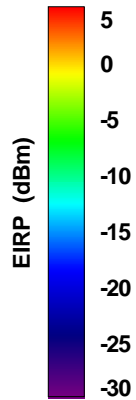

Total EIRP, Right Side View

Total EIRP, Left Side View

Total EIRP, Bottom View

Total EIRP, Top View

Total EIRP, Front Face View

Total EIRP, Back Face View

WAN Free-Space Total EIRP, 4900MHz

Total EIRP, Right Side View

Total EIRP, Left Side View

Total EIRP, Bottom View

Total EIRP, Top View

Total EIRP, Front Face View

Total EIRP, Back Face View

WAN Free-Space Total EIRP, 4925MHz

Total EIRP, Right Side View

Total EIRP, Left Side View

Total EIRP, Bottom View

Total EIRP, Top View

Total EIRP, Front Face View

Total EIRP, Back Face View

WAN Free-Space Total EIRP, 4850MHz

Total EIRP, Right Side View

Total EIRP, Left Side View

Total EIRP, Bottom View

Total EIRP, Top View

Total EIRP, Front Face View

Total EIRP, Back Face View

WAN Free-Space Total EIRP, 4975MHz

Total EIRP, Right Side View

Total EIRP, Left Side View

Total EIRP, Bottom View

Total EIRP, Top View