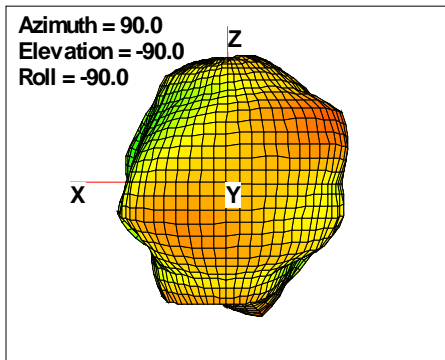

WAN Free-Space Total EIRP, 2300 MHz

Total EIRP, Right Side View

Total EIRP, Left Side View

Total EIRP, Bottom View

Total EIRP, Top View

Total EIRP, Front Face View

Total EIRP, Back Face View

WAN Free-Space Total EIRP, 2325 MHz