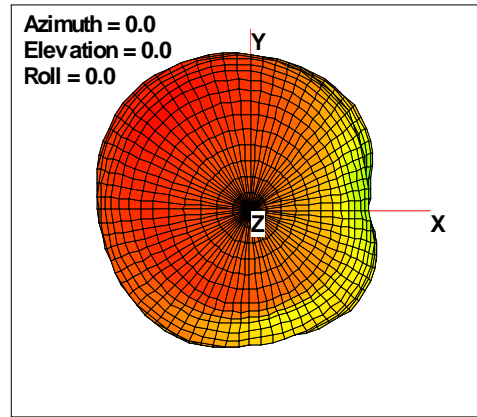

Total EIRP, Bottom View

Total EIRP, Top View

Total EIRP, Front Face View

Total EIRP, Back Face View

WAN Free-Space Total EIRP, 2400MHz

Total EIRP, Right Side View

Total EIRP, Left Side View

Total EIRP, Bottom View

Total EIRP, Top View

Total EIRP, Front Face View

Total EIRP, Back Face View

WAN Free-Space Total EIRP, 2425MHz

Total EIRP, Right Side View

Total EIRP, Left Side View

Total EIRP, Bottom View

Total EIRP, Top View

Total EIRP, Front Face View

Total EIRP, Back Face View

WAN Free-Space Total EIRP, 2450MHz

Total ERP, Right Side View

Total ERP, Left Side View

Total ERP, Bottom View

Total ERP, Top View

Total ERP, Front Face View

Total ERP, Back Face View

WAN Free-Space Total EIRP, 2475MHz

Total EIRP, Right Side View

Total EIRP, Left Side View

Total EIRP, Bottom View

Total EIRP, Top View

Total EIRP, Front Face View

Total EIRP, Back Face View