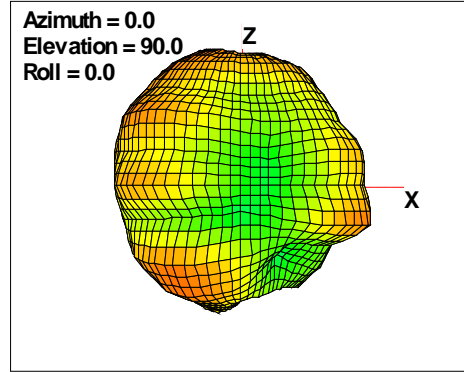

WAN Free-Space Total EIRP, 2300 MHz

Total EIRP, Right Side View

Total EIRP, Left Side View

Total EIRP, Bottom View

Total EIRP, Top View

Total EIRP, Front Face View

Total EIRP, Back Face View

WAN Free-Space Total EIRP, 2325 MHz

Total EIRP, Right Side View

Total EIRP, Left Side View

Total EIRP, Bottom View

Total EIRP, Top View

Total EIRP, Front Face View

Total EIRP, Back Face View

WAN Free-Space Total EIRP, 2350 MHz

Total EIRP, Right Side View

Total EIRP, Left Side View

Total EIRP, Bottom View

Total EIRP, Top View

Total EIRP, Front Face View

Total EIRP, Back Face View

WAN Free-Space Total EIRP, 2375MHz

Total EIRP, Right Side View

Total EIRP, Left Side View