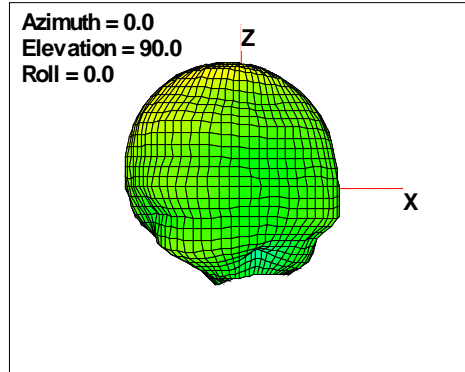

Total EIRP, Front Face View

Total EIRP, Back Face View

WAN Free-Space Total EIRP, 2450MHz

Total ERP, Right Side View

Total ERP, Left Side View

Total ERP, Bottom View

Total ERP, Top View

Total ERP, Front Face View

Total ERP, Back Face View

WAN Free-Space Total EIRP, 2475MHz

Total EIRP, Right Side View

Total EIRP, Left Side View

Total EIRP, Bottom View

Total EIRP, Top View

Total EIRP, Front Face View

Total EIRP, Back Face View

WAN Free-Space Total EIRP, 2500MHz

Total EIRP, Right Side View

Total EIRP, Left Side View

Total EIRP, Bottom View

Total EIRP, Top View

Total EIRP, Front Face View

Total EIRP, Back Face View

WAN Free-Space Total EIRP, 4850MHz