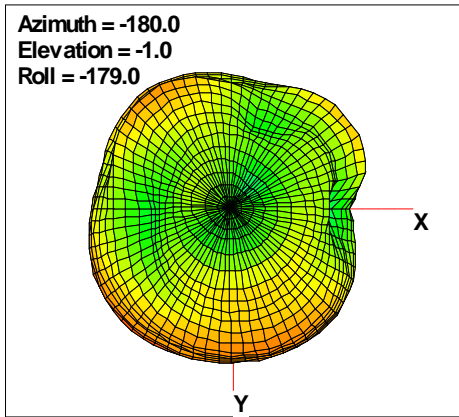

Total EIRP, Bottom View

Total EIRP, Top View

Total EIRP, Front Face View

Total EIRP, Back Face View

WAN Free-Space Total EIRP, 2400MHz

Total EIRP, Right Side View

Total EIRP, Left Side View

Total EIRP, Bottom View

Total EIRP, Top View

Total EIRP, Front Face View

Total EIRP, Back Face View

WAN Free-Space Total EIRP, 2425MHz

Total EIRP, Right Side View

Total EIRP, Left Side View

Total EIRP, Bottom View

Total EIRP, Top View

Total EIRP, Front Face View

Total EIRP, Back Face View

WAN Free-Space Total EIRP, 2450MHz

Total ERP, Right Side View

Total ERP, Left Side View

Total ERP, Bottom View

Total ERP, Top View

Total ERP, Front Face View

Total ERP, Back Face View

WAN Free-Space Total EIRP, 2475MHz

Total EIRP, Right Side View

Total EIRP, Left Side View

Total EIRP, Bottom View

Total EIRP, Top View

Total EIRP, Front Face View

Total EIRP, Back Face View