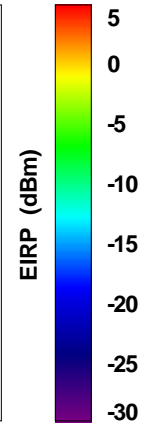

Total EIRP, Right Side View

Total EIRP, Left Side View

Total EIRP, Bottom View

Total EIRP, Top View

Total EIRP, Front Face View

Total EIRP, Back Face View

WAN Free-Space Total EIRP, 4900MHz

Total EIRP, Right Side View

Total EIRP, Left Side View

Total EIRP, Bottom View

Total EIRP, Top View

Total EIRP, Front Face View

Total EIRP, Back Face View

WAN Free-Space Total EIRP, 4925MHz

Total EIRP, Right Side View

Total EIRP, Left Side View

Total EIRP, Bottom View

Total EIRP, Top View

Total EIRP, Front Face View

Total EIRP, Back Face View

WAN Free-Space Total EIRP, 4850MHz

Total EIRP, Right Side View

Total EIRP, Left Side View

Total EIRP, Bottom View

Total EIRP, Top View

Total EIRP, Front Face View

Total EIRP, Back Face View

WAN Free-Space Total EIRP, 4975MHz

Total EIRP, Right Side View

Total EIRP, Left Side View

Total EIRP, Bottom View

Total EIRP, Top View