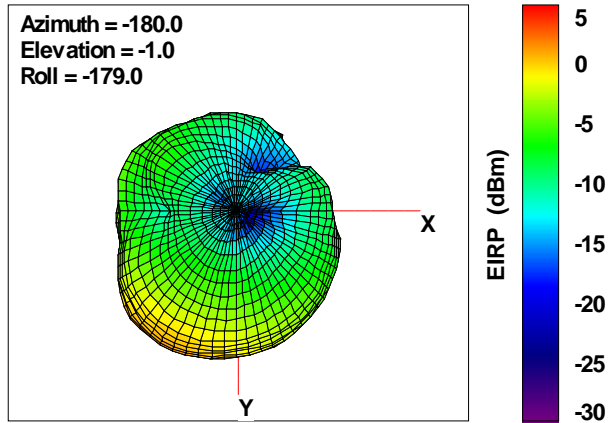

Total EIRP, Right Side View

Total EIRP, Left Side View

Total EIRP, Bottom View

Total EIRP, Top View

Total EIRP, Front Face View

Total EIRP, Back Face View

WAN Free-Space Total EIRP, 4900MHz

Total EIRP, Right Side View

Total EIRP, Left Side View

Total EIRP, Bottom View

Total EIRP, Top View

Total EIRP, Front Face View

Total EIRP, Back Face View

WAN Free-Space Total EIRP, 4925MHz

Total EIRP, Right Side View

Total EIRP, Left Side View

Total EIRP, Bottom View

Total EIRP, Top View

Total EIRP, Front Face View

Total EIRP, Back Face View

WAN Free-Space Total EIRP, 4850MHz

Total EIRP, Right Side View

Total EIRP, Left Side View

Total EIRP, Bottom View

Total EIRP, Top View

Total EIRP, Front Face View

Total EIRP, Back Face View

WAN Free-Space Total EIRP, 4975MHz

Total EIRP, Right Side View

Total EIRP, Left Side View

Total EIRP, Bottom View

Total EIRP, Top View