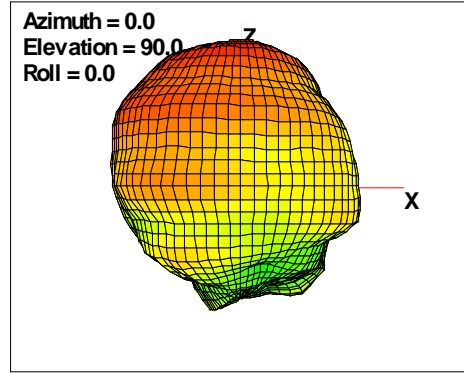

Total EIRP, Left Side View

Total EIRP, Bottom View

Total EIRP, Top View

Total EIRP, Front Face View

Total EIRP, Back Face View

WAN Free-Space Total EIRP, 2375MHz

Total EIRP, Right Side View

Total EIRP, Left Side View

Total EIRP, Bottom View

Total EIRP, Top View

Total EIRP, Front Face View

Total EIRP, Back Face View

WAN Free-Space Total EIRP, 2400MHz

Total EIRP, Right Side View

Total EIRP, Left Side View

Total EIRP, Bottom View

Total EIRP, Top View

Total EIRP, Front Face View

Total EIRP, Back Face View

WAN Free-Space Total EIRP, 2425MHz

Total EIRP, Right Side View

Total EIRP, Left Side View

Total EIRP, Bottom View

Total EIRP, Top View

Total EIRP, Front Face View

Total EIRP, Back Face View

WAN Free-Space Total EIRP, 2450MHz

Total ERP, Right Side View

Total ERP, Left Side View

Total ERP, Bottom View

Total ERP, Top View

Total ERP, Front Face View