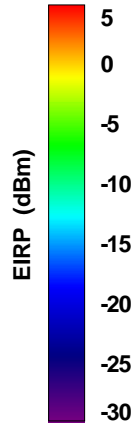

Total EIRP, Left Side View

Total EIRP, Bottom View

Total EIRP, Top View

Total EIRP, Front Face View

Total EIRP, Back Face View

WAN Free-Space Total EIRP, 4925MHz

Total EIRP, Right Side View

Total EIRP, Left Side View

Total EIRP, Bottom View

Total EIRP, Top View

Total EIRP, Front Face View

Total EIRP, Back Face View

WAN Free-Space Total EIRP, 4850MHz

Total EIRP, Right Side View

Total EIRP, Left Side View

Total EIRP, Bottom View

Total EIRP, Top View

Total EIRP, Front Face View

Total EIRP, Back Face View

WAN Free-Space Total EIRP, 4975MHz

Total EIRP, Right Side View

Total EIRP, Left Side View

Total EIRP, Bottom View

Total EIRP, Top View

Total EIRP, Front Face View

Total EIRP, Back Face View

WAN Free-Space Total EIRP, 5000 MHz

Total EIRP, Right Side View

Total EIRP, Left Side View

Total EIRP, Bottom View

Total EIRP, Top View

Total EIRP, Front Face View