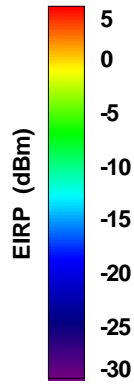

Total EIRP, Right Side View

Total EIRP, Left Side View

Total EIRP, Bottom View

Total EIRP, Top View

Total EIRP, Front Face View

Total EIRP, Back Face View

WAN Free-Space Total EIRP, 4900MHz

Total EIRP, Right Side View

Total EIRP, Left Side View

Total EIRP, Bottom View

Total EIRP, Top View

Total EIRP, Front Face View

Total EIRP, Back Face View

WAN Free-Space Total EIRP, 4925MHz

Total EIRP, Right Side View

Total EIRP, Left Side View

Total EIRP, Bottom View

Total EIRP, Top View

Total EIRP, Front Face View

Total EIRP, Back Face View

WAN Free-Space Total EIRP, 4850MHz

Total EIRP, Right Side View

Total EIRP, Left Side View

Total EIRP, Bottom View

Total EIRP, Top View

Total EIRP, Front Face View

Total EIRP, Back Face View

WAN Free-Space Total EIRP, 4975MHz

Total EIRP, Right Side View

Total EIRP, Left Side View

Total EIRP, Bottom View

Total EIRP, Top View