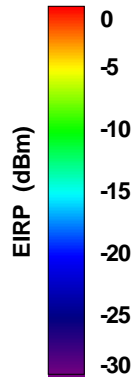

WAN Free-Space Total EIRP, 2300 MHz

Total EIRP, Right Side View

Total EIRP, Left Side View

Total EIRP, Bottom View

Total EIRP, Top View

Total EIRP, Front Face View

Total EIRP, Back Face View

WAN Free-Space Total EIRP, 2325 MHz

Total EIRP, Right Side View

Total EIRP, Left Side View

Total EIRP, Bottom View

Total EIRP, Top View

Total EIRP, Front Face View

Total EIRP, Back Face View

WAN Free-Space Total EIRP, 2350 MHz

Total EIRP, Right Side View

Total EIRP, Left Side View

Total EIRP, Bottom View

Total EIRP, Top View

Total EIRP, Front Face View

Total EIRP, Back Face View

WAN Free-Space Total EIRP, 2375MHz

Total EIRP, Right Side View

Total EIRP, Left Side View

Total EIRP, Bottom View

Total EIRP, Top View

Total EIRP, Front Face View

Total EIRP, Back Face View

WAN Free-Space Total EIRP, 2400MHz

Total EIRP, Right Side View

Total EIRP, Left Side View

Total EIRP, Bottom View