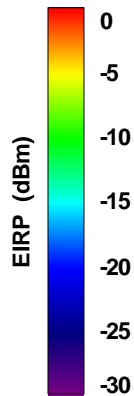

WAN Free-Space Total EIRP, 2300 MHz

Total EIRP, Right Side View

Total EIRP, Left Side View

Total EIRP, Bottom View

Total EIRP, Top View

Total EIRP, Front Face View

Total EIRP, Back Face View

WAN Free-Space Total EIRP, 2325 MHz

Total EIRP, Right Side View

Total EIRP, Left Side View

Total EIRP, Bottom View

Total EIRP, Top View

Total EIRP, Front Face View

Total EIRP, Back Face View

WAN Free-Space Total EIRP, 2350 MHz

Total EIRP, Right Side View

Total EIRP, Left Side View

Total EIRP, Bottom View

Total EIRP, Top View

Total EIRP, Front Face View

Total EIRP, Back Face View

WAN Free-Space Total EIRP, 2375MHz

Total EIRP, Right Side View

Total EIRP, Left Side View

Total EIRP, Bottom View

Total EIRP, Top View

Total EIRP, Front Face View

Total EIRP, Back Face View

WAN Free-Space Total EIRP, 2400MHz

Total EIRP, Right Side View

Total EIRP, Left Side View

Total EIRP, Bottom View