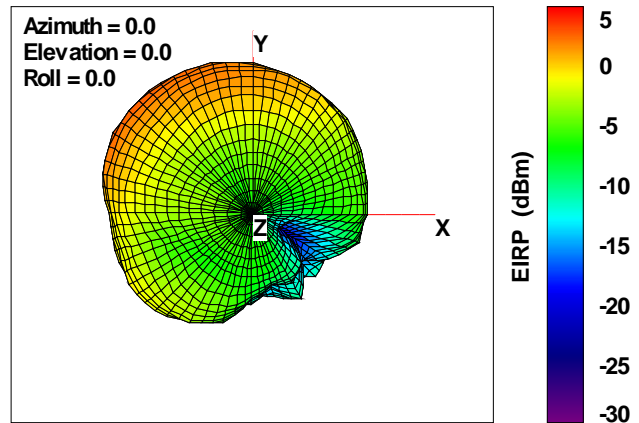

Total EIRP, Back Face View

WAN Free-Space Total EIRP, 5600MHz

Total EIRP, Right Side View

Total EIRP, Left Side View

Total EIRP, Bottom View

Total EIRP, Top View

Total EIRP, Front Face View

Total EIRP, Back Face View

WAN Free-Space Total EIRP, 5700MHz

Total EIRP, Right Side View

Total EIRP, Left Side View

Total EIRP, Bottom View

Total EIRP, Top View

Total EIRP, Front Face View

Total EIRP, Back Face View

WAN Free-Space Total EIRP, 5825MHz

Total EIRP, Right Side View

Total EIRP, Left Side View

Total EIRP, Bottom View

Total EIRP, Top View

Total EIRP, Front Face View

Total EIRP, Back Face View

WAN Free-Space Total EIRP, 5900MHz

Total EIRP, Right Side View

Total EIRP, Left Side View

Total EIRP, Bottom View

Total EIRP, Top View

Total EIRP, Front Face View

Total EIRP, Back Face View

WAN Free-Space Total EIRP, 6000MHz

Total EIRP, Right Side View

Total EIRP, Left Side View