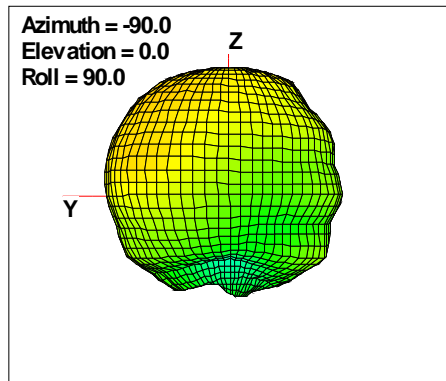

Total EIRP, Front Face View

Total EIRP, Back Face View

WAN Free-Space Total EIRP, 2450MHz

Total ERP, Right Side View

Total ERP, Left Side View

Total ERP, Bottom View

Total ERP, Top View

Total ERP, Front Face View

Total ERP, Back Face View

WAN Free-Space Total EIRP, 2475MHz

Total EIRP, Right Side View

Total EIRP, Left Side View

Total EIRP, Bottom View

Total EIRP, Top View

Total EIRP, Front Face View

Total EIRP, Back Face View

WAN Free-Space Total EIRP, 2500MHz

Total EIRP, Right Side View

Total EIRP, Left Side View

Total EIRP, Bottom View

Total EIRP, Top View

Total EIRP, Front Face View

Total EIRP, Back Face View

WAN Free-Space Total EIRP, 4850MHz