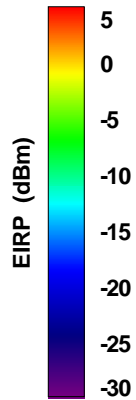

Total EIRP, Left Side View

Total EIRP, Bottom View

Total EIRP, Top View

Total EIRP, Front Face View

Total EIRP, Back Face View

WAN Free-Space Total EIRP, 4925MHz

Total EIRP, Right Side View

Total EIRP, Left Side View

Total EIRP, Bottom View

Total EIRP, Top View

Total EIRP, Front Face View

Total EIRP, Back Face View

WAN Free-Space Total EIRP, 4850MHz

Total EIRP, Right Side View

Total EIRP, Left Side View

Total EIRP, Bottom View

Total EIRP, Top View

Total EIRP, Front Face View

Total EIRP, Back Face View

WAN Free-Space Total EIRP, 4975MHz

Total EIRP, Right Side View

Total EIRP, Left Side View

Total EIRP, Bottom View

Total EIRP, Top View

Total EIRP, Front Face View

Total EIRP, Back Face View

WAN Free-Space Total EIRP, 5000 MHz

Total EIRP, Right Side View

Total EIRP, Left Side View

Total EIRP, Bottom View

Total EIRP, Top View

Total EIRP, Front Face View