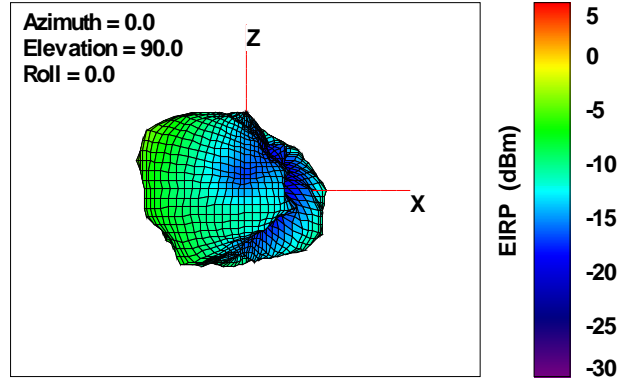

Total ERP, Back Face View

WAN Free-Space Total EIRP, 2475MHz

Total EIRP, Right Side View

Total EIRP, Left Side View

Total EIRP, Bottom View

Total EIRP, Top View

Total EIRP, Front Face View

Total EIRP, Back Face View

WAN Free-Space Total EIRP, 2500MHz

Total EIRP, Right Side View

Total EIRP, Left Side View

Total EIRP, Bottom View

Total EIRP, Top View

Total EIRP, Front Face View

Total EIRP, Back Face View

WAN Free-Space Total EIRP, 4850MHz

Total EIRP, Right Side View

Total EIRP, Left Side View

Total EIRP, Bottom View

Total EIRP, Top View

Total EIRP, Front Face View

Total EIRP, Back Face View

WAN Free-Space Total EIRP, 4900MHz

Total EIRP, Right Side View

Total EIRP, Left Side View

Total EIRP, Bottom View

Total EIRP, Top View

Total EIRP, Front Face View

Total EIRP, Back Face View

WAN Free-Space Total EIRP, 4925MHz

Total EIRP, Right Side View

Total EIRP, Left Side View