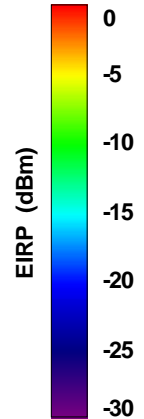

Total EIRP, Bottom View

Total EIRP, Top View

Total EIRP, Front Face View

Total EIRP, Back Face View

WAN Free-Space Total EIRP, 2400MHz

Total EIRP, Right Side View

Total EIRP, Left Side View

Total EIRP, Bottom View

Total EIRP, Top View

Total EIRP, Front Face View

Total EIRP, Back Face View

WAN Free-Space Total EIRP, 2425MHz

Total EIRP, Right Side View

Total EIRP, Left Side View

Total EIRP, Bottom View

Total EIRP, Top View

Total EIRP, Front Face View

Total EIRP, Back Face View

WAN Free-Space Total EIRP, 2450MHz

Total ERP, Right Side View

Total ERP, Left Side View

Total ERP, Bottom View

Total ERP, Top View

Total ERP, Front Face View

Total ERP, Back Face View

WAN Free-Space Total EIRP, 2475MHz

Total EIRP, Right Side View

Total EIRP, Left Side View

Total EIRP, Bottom View

Total EIRP, Top View

Total EIRP, Front Face View

Total EIRP, Back Face View