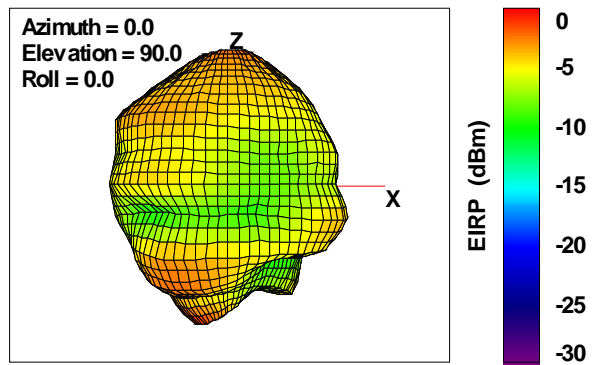

WAN Free-Space Total EIRP, 2300 MHz

Total EIRP, Right Side View

Total EIRP, Left Side View

Total EIRP, Bottom View

Total EIRP, Top View

Total EIRP, Front Face View

Total EIRP, Back Face View

WAN Free-Space Total EIRP, 2325 MHz

Total EIRP, Right Side View

Total EIRP, Left Side View

Total EIRP, Bottom View

Total EIRP, Top View

Total EIRP, Front Face View

Total EIRP, Back Face View

WAN Free-Space Total EIRP, 2350 MHz

Total EIRP, Right Side View