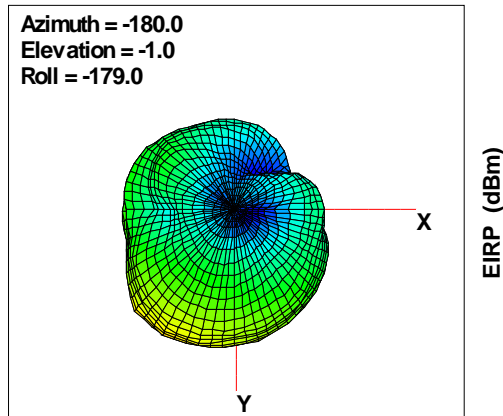

Total ERP, Back Face View

WAN Free-Space Total EIRP, 2475MHz

Total EIRP, Right Side View

Total EIRP, Left Side View

Total EIRP, Bottom View

Total EIRP, Top View

Total EIRP, Front Face View

Total EIRP, Back Face View

WAN Free-Space Total EIRP, 2500MHz

Total EIRP, Right Side View

Total EIRP, Left Side View

Total EIRP, Bottom View

Total EIRP, Top View

Total EIRP, Front Face View

Total EIRP, Back Face View

WAN Free-Space Total EIRP, 4850MHz

Total EIRP, Right Side View

Total EIRP, Left Side View

Total EIRP, Bottom View

Total EIRP, Top View

Total EIRP, Front Face View

Total EIRP, Back Face View

WAN Free-Space Total EIRP, 4900MHz

Total EIRP, Right Side View

Total EIRP, Left Side View

Total EIRP, Bottom View

Total EIRP, Top View

Total EIRP, Front Face View

Total EIRP, Back Face View

WAN Free-Space Total EIRP, 4925MHz

Total EIRP, Right Side View

Total EIRP, Left Side View