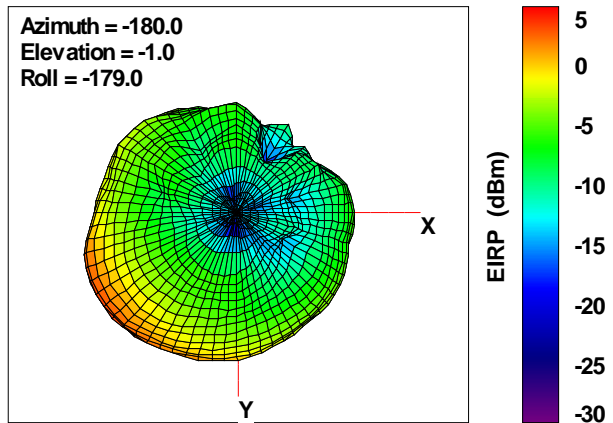

Total EIRP, Back Face View

WAN Free-Space Total EIRP, 5600MHz

Total EIRP, Right Side View

Total EIRP, Left Side View

Total EIRP, Bottom View

Total EIRP, Top View

Total EIRP, Front Face View

Total EIRP, Back Face View

WAN Free-Space Total EIRP, 5700MHz

Total EIRP, Right Side View

Total EIRP, Left Side View

Total EIRP, Bottom View

Total EIRP, Top View

Total EIRP, Front Face View

Total EIRP, Back Face View

WAN Free-Space Total EIRP, 5825MHz

Total EIRP, Right Side View

Total EIRP, Left Side View

Total EIRP, Bottom View

Total EIRP, Top View

Total EIRP, Front Face View

Total EIRP, Back Face View

WAN Free-Space Total EIRP, 5900MHz

Total EIRP, Right Side View

Total EIRP, Left Side View

Total EIRP, Bottom View

Total EIRP, Top View

Total EIRP, Front Face View

Total EIRP, Back Face View

WAN Free-Space Total EIRP, 6000MHz

Total EIRP, Right Side View

Total EIRP, Left Side View