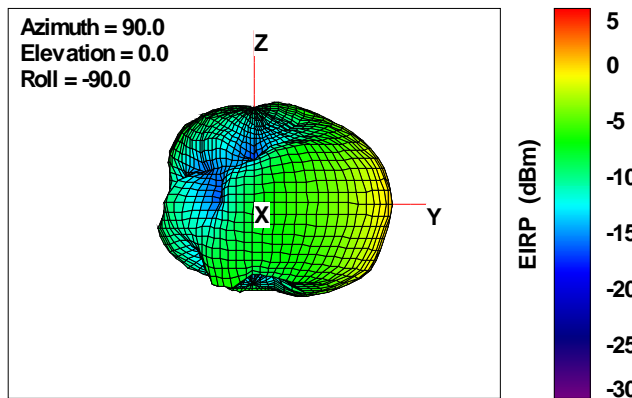

WAN Free-Space Total EIRP, 5050MHz

Total EIRP, Right Side View

Total EIRP, Left Side View

Total EIRP, Bottom View

Total EIRP, Top View

Total EIRP, Front Face View

Total EIRP, Back Face View

WAN Free-Space Total EIRP, 5075MHz

Total EIRP, Right Side View

Total EIRP, Left Side View

Total EIRP, Bottom View

Total EIRP, Top View

Total EIRP, Front Face View

Total EIRP, Back Face View

WAN Free-Space Total EIRP, 5100MHz

Total EIRP, Right Side View

Total EIRP, Left Side View

Total EIRP, Bottom View

Total EIRP, Top View

Total EIRP, Front Face View

Total EIRP, Back Face View

WAN Free-Space Total EIRP, 5200MHz

Total EIRP, Right Side View

Total EIRP, Left Side View

Total EIRP, Bottom View

Total EIRP, Top View

Total EIRP, Front Face View

Total EIRP, Back Face View

WAN Free-Space Total EIRP, 5300MHz

Total EIRP, Right Side View

Total EIRP, Left Side View

Total EIRP, Bottom View