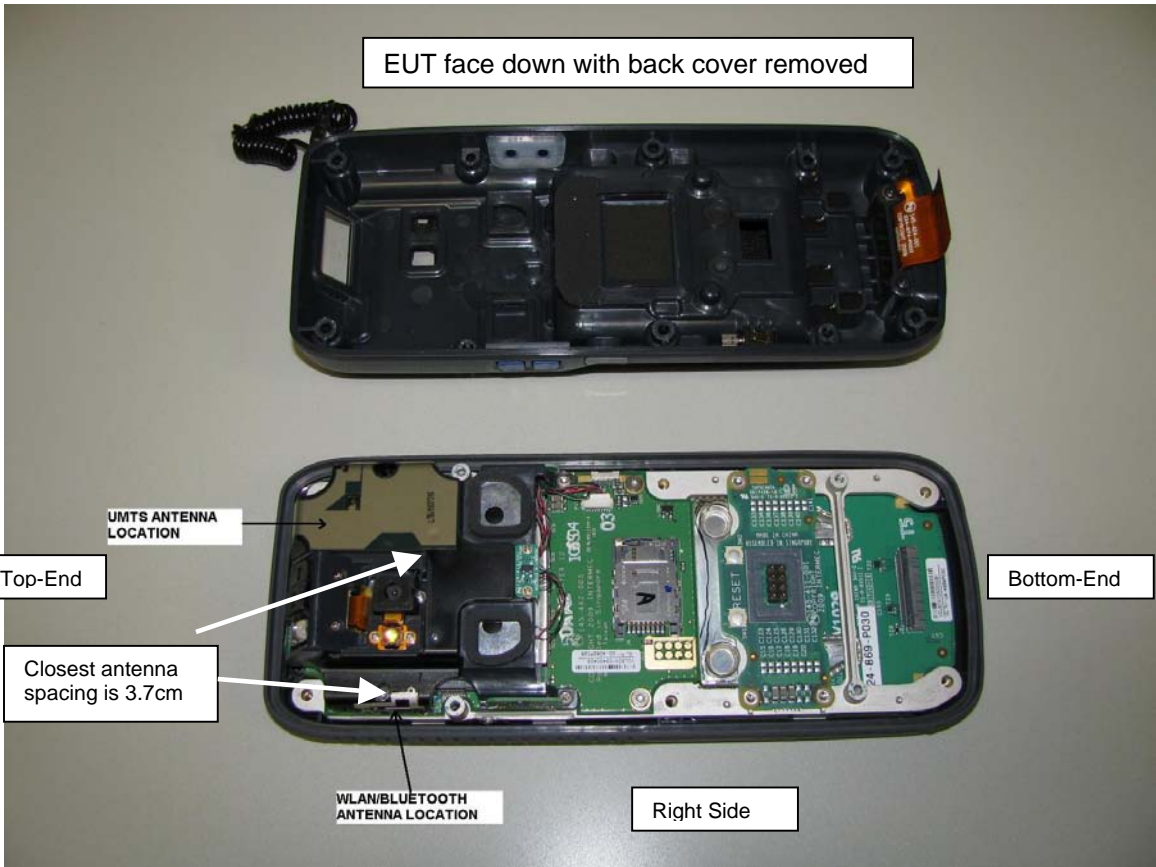

Front with accessory

SAR TEST SETUP PHOTOS - BODY

Full Front with accessory

Right Body

SAR TEST SETUP PHOTOS - BODY

EMC

Right with accessory

Full right with accessory

EUT Photos

Keypad Side

Right Side

Left Side

Top-end

Bottom-end

Back Side

Back side – battery cover removed

WLAN/BLUETOOTH
ANTENNA

EUT in Holster with Audio Snap-on accessory and headset

EUT with audio snap-on accessory and headset

EUT in same holster but with holster cup attached on the right side.
No audio snap-on accessory connected