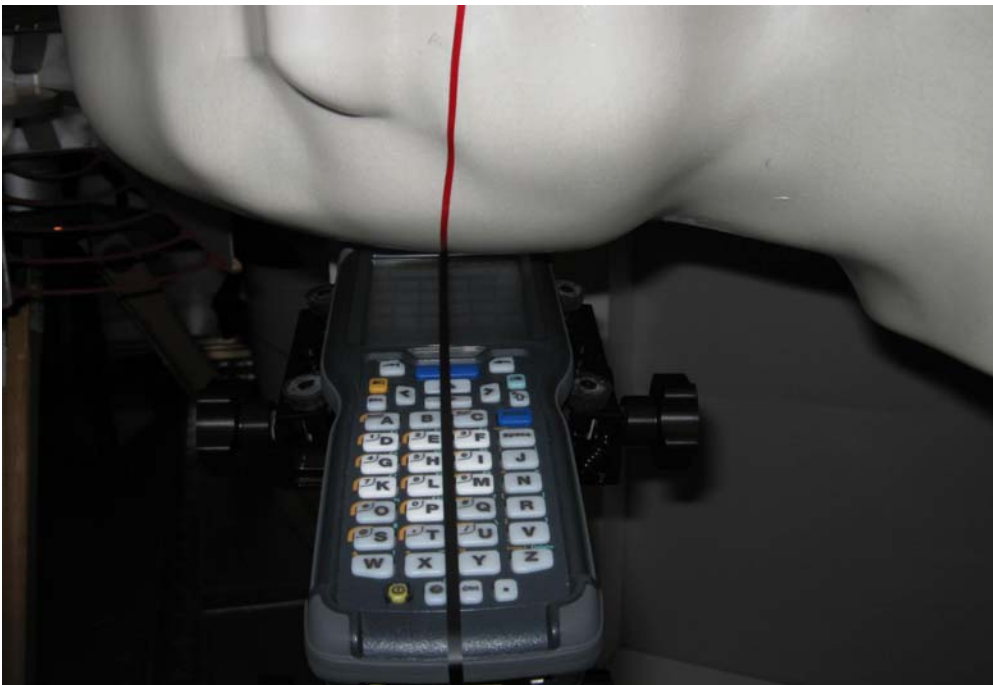

SAR TEST SETUP PHOTOS - HEAD

Left Touch

Left Tilt

SAR TEST SETUP PHOTOS - HEAD

Right Touch

Right Tilt

SAR TEST SETUP PHOTOS - BODY

EMC

Front Body with accessory

SAR TEST SETUP PHOTOS - BODY

Full left with accessory

EUT Photos

Keypad Side

Right Side

Left Side

Top-end

Bottom-end

Back Side

Back side – battery cover removed

EUT in Holster with Audio Snap-on accessory and headset

EUT with audio snap-on accessory and headset

EUT in same holster but with holster cup attached on the right side.
No audio snap-on accessory connected

Y-Belt with Holster Cup attached

V10 headset

Standard Audio Snap-on accessory

Battery 1001AB01