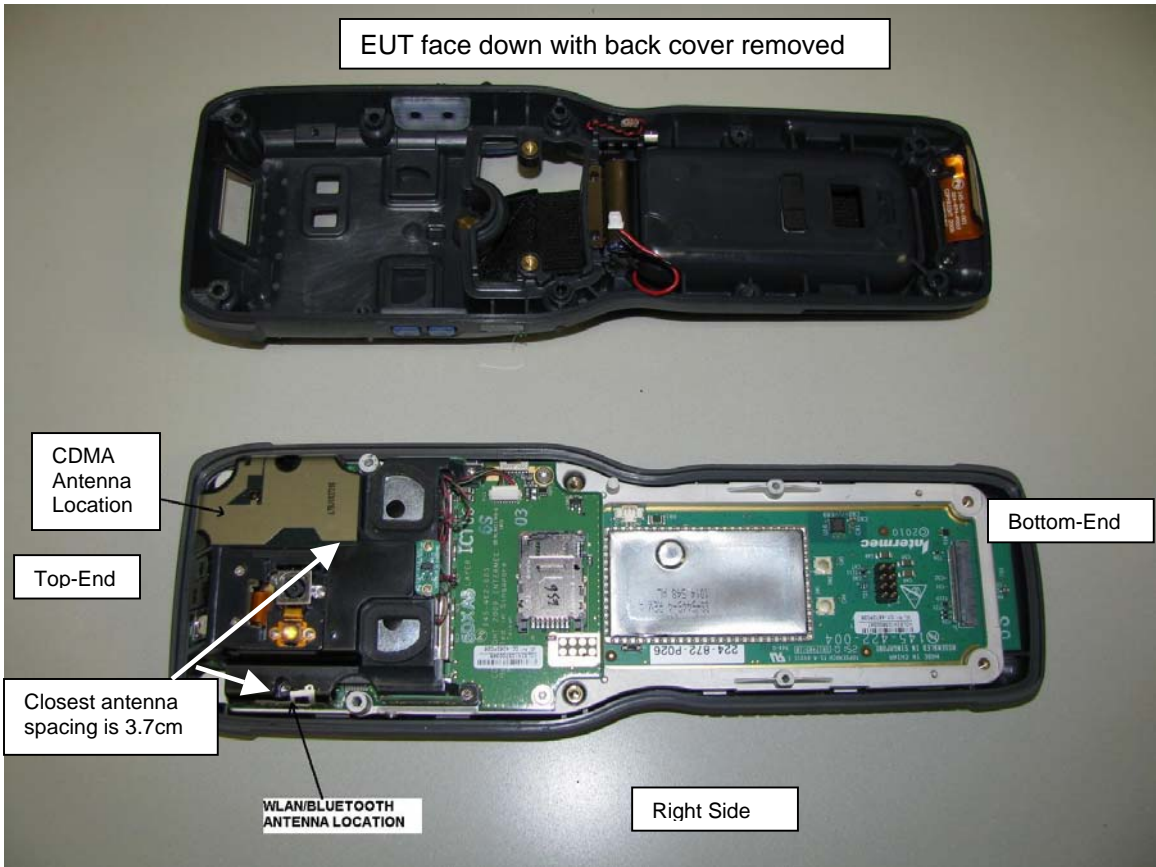

SAR TEST SETUP PHOTOS - HEAD

Left Touch

Left Tilt

SAR TEST SETUP PHOTOS - HEAD

Right Touch

Right Tilt

SAR TEST SETUP PHOTOS - BODY

EMC

Front Body with accessory

SAR TEST SETUP PHOTOS - BODY

Full left with accessory

EUT Photos

Keypad Side

Right Side

Left Side

Top-end

Bottom-end

Back Side

Back side – battery cover removed

EUT in Holster with Audio Snap-on accessory and headset

EUT with audio snap-on accessory and headset

EUT in same holster but with holster cup attached on the right side.
No audio snap-on accessory connected

Y-Belt with Holster Cup attached

V10 headset

Standard Audio Snap-on accessory

Battery 1001AB01