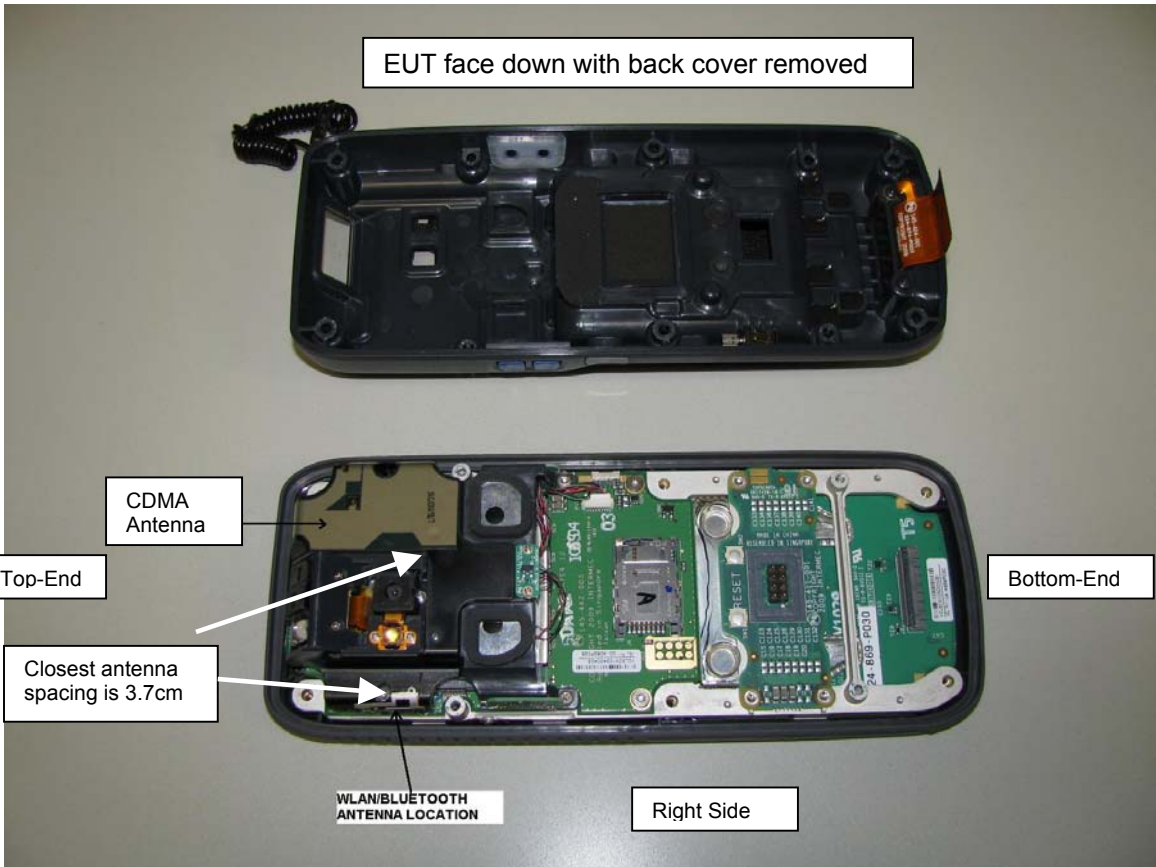

# SAR TEST SETUP PHOTOS - HEAD

Right Touch

Right Tilt

SAR TEST SETUP PHOTOS - BODY

Front Body with accessory

SAR TEST SETUP PHOTOS - BODY

Full left with accessory

**EUT Photos**

Keypad Side

Right Side

Left Side

Top-end

Bottom-end

Back Side

Back side – battery cover removed

EUT in Holster with Audio Snap-on accessory and headset

EUT with audio snap-on accessory and headset

EUT in same holster but with holster cup attached on the right side.  
No audio snap-on accessory connected

Y-Belt with Holster Cup attached

V10 headset

Standard Audio Snap-on accessory