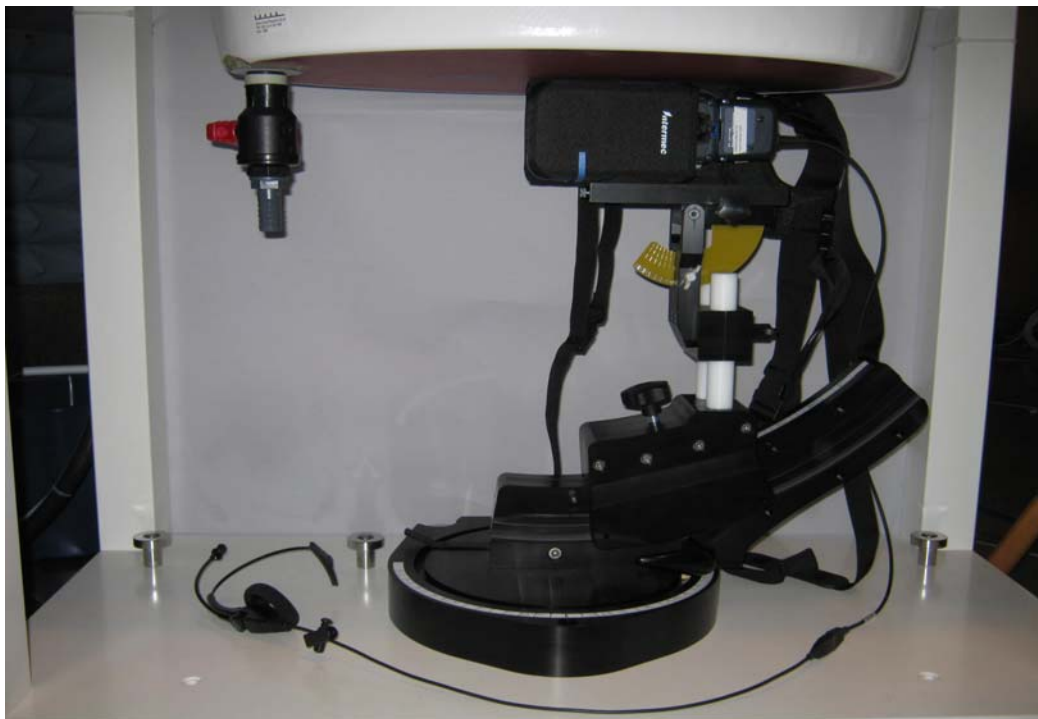

SAR TEST SETUP PHOTOS - HEAD

Left Touch

Left Tilt

SAR TEST SETUP PHOTOS - HEAD

Right Touch

Right Tilt

SAR TEST SETUP PHOTOS - BODY

Front Body

Full Front with accessory

SAR TEST SETUP PHOTOS - BODY

Full left with accessory

Left Body

EUT Photos

Keypad Side

Right Side

Left Side

Top-end

Bottom-end

Back Side

Back side – battery cover removed

WLAN/BLUETOOTH
ANTENNA

EUT in Holster with Audio Snap-on accessory and headset

EUT with audio snap-on accessory and headset

EUT in same holster but with holster cup attached on the right side.
No audio snap-on accessory connected

Y-Belt with Holster Cup attached

V10 headset

Standard Audio Snap-on accessory

Battery 1000AB01