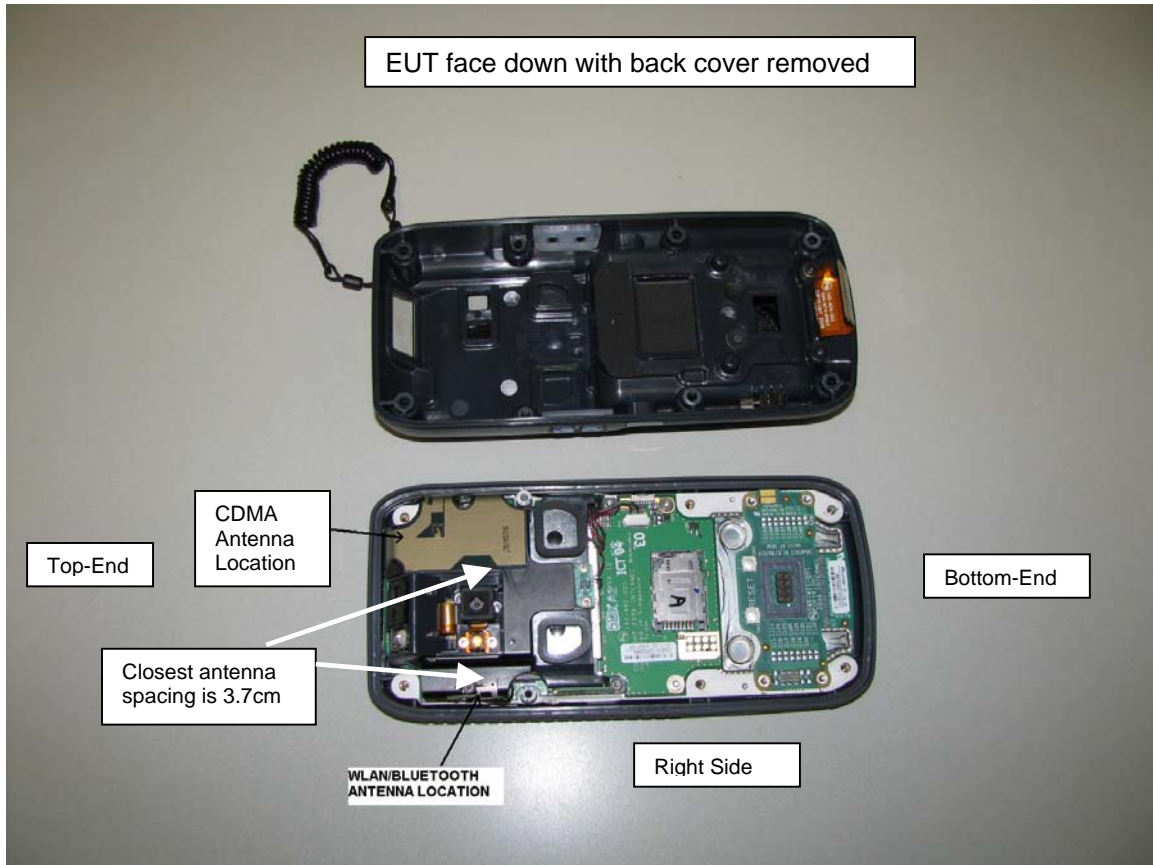

Full Front with accessory

SAR TEST SETUP PHOTOS - BODY

Full left with accessory

Left Body

EUT Photos

Keypad Side

Right Side

Left Side

Top-end

Bottom-end

Back Side

Back side – battery cover removed

WLAN/BLUETOOTH
ANTENNA

EUT in Holster with Audio Snap-on accessory and headset

EUT with audio snap-on accessory and headset

EUT in same holster but with holster cup attached on the right side.
No audio snap-on accessory connected

Y-Belt with Holster Cup attached

V10 headset

Standard Audio Snap-on accessory

Battery 1000AB01