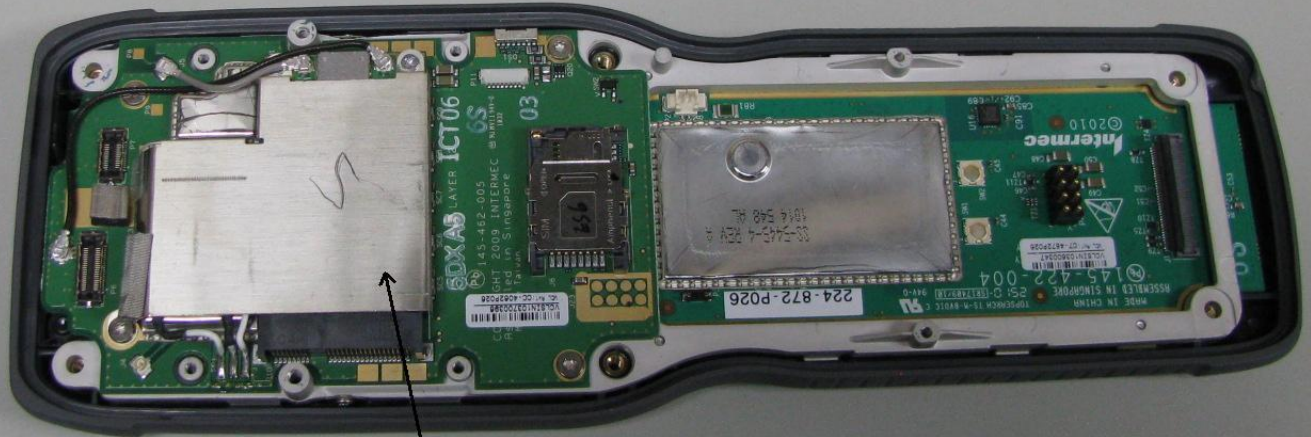

MODEL 1001CP01C

CDMA ANTENNA LOCATION

WLAN/BLUETOOTH ANTENNA LOCATION

MODEL 1001CP01C

CDMA RADIO LOCATED BELOW
THIS SHIELD

MODEL 1001CP01C

CDMA RADIO

MODEL 1001CP01C

WLAN/BLUETOOTH
RADIO

MODEL 1001CP01C

WLAN/BLUETOOTH
ANTENNA

Radio module without shield

Radio module with shield

P8902890278CO-22

SIERRA WIRELESS

1400378 - REV. C