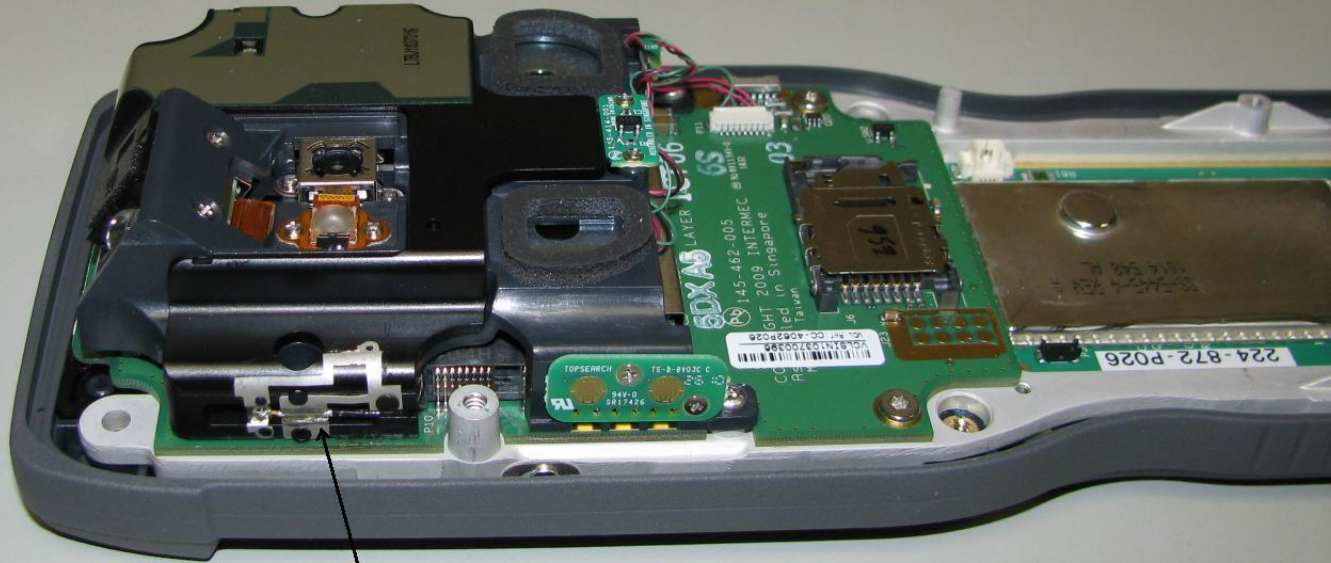

MODEL 1001CP01C

CDMA ANTENNA LOCATION

WLAN/BLUETOOTH ANTENNA LOCATION

MODEL 1001CP01C

CDMA RADIO LOCATED BELOW
THIS SHIELD

MODEL 1001CP01C

CDMA RADIO

MODEL 1001CP01C

WLAN/BLUETOOTH
RADIO

MODEL 1001CP01C

WLAN/BLUETOOTH
ANTENNA

Radio module without shield

Radio module with shield

P8902890278CO-22

SIERRA WIRELESS

1400378 - REV. C