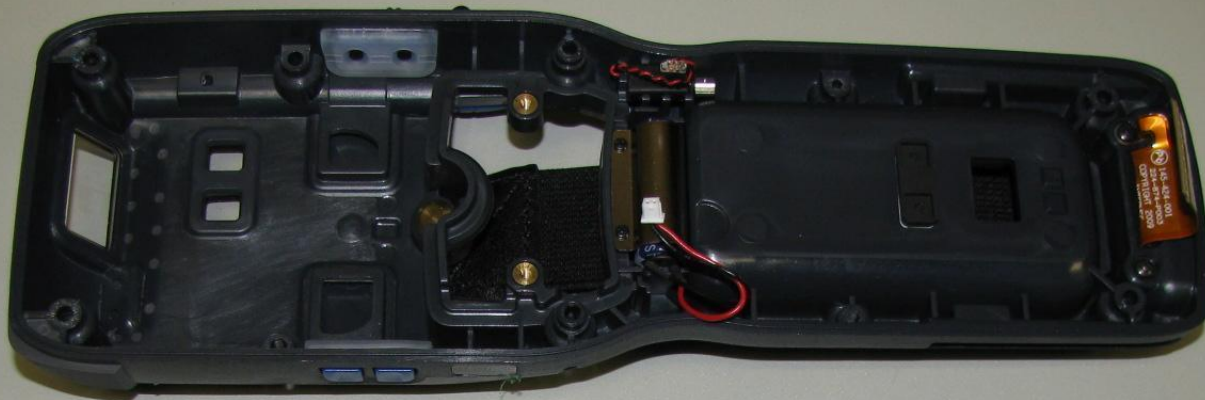

MODEL 1001CP01C

CDMA ANTENNA LOCATION

WLAN/BLUETOOTH ANTENNA LOCATION

MODEL 1001CP01C

CDMA RADIO LOCATED BELOW
THIS SHIELD

MODEL 1001CP01C

CDMA RADIO

MODEL 1001CP01C

WLAN/BLUETOOTH
RADIO

MODEL 1001CP01C

WLAN/BLUETOOTH
ANTENNA

Radio module without shield

Radio module with shield

P8902890278CO-22

SIERRA WIRELESS

1400378 - REV. C