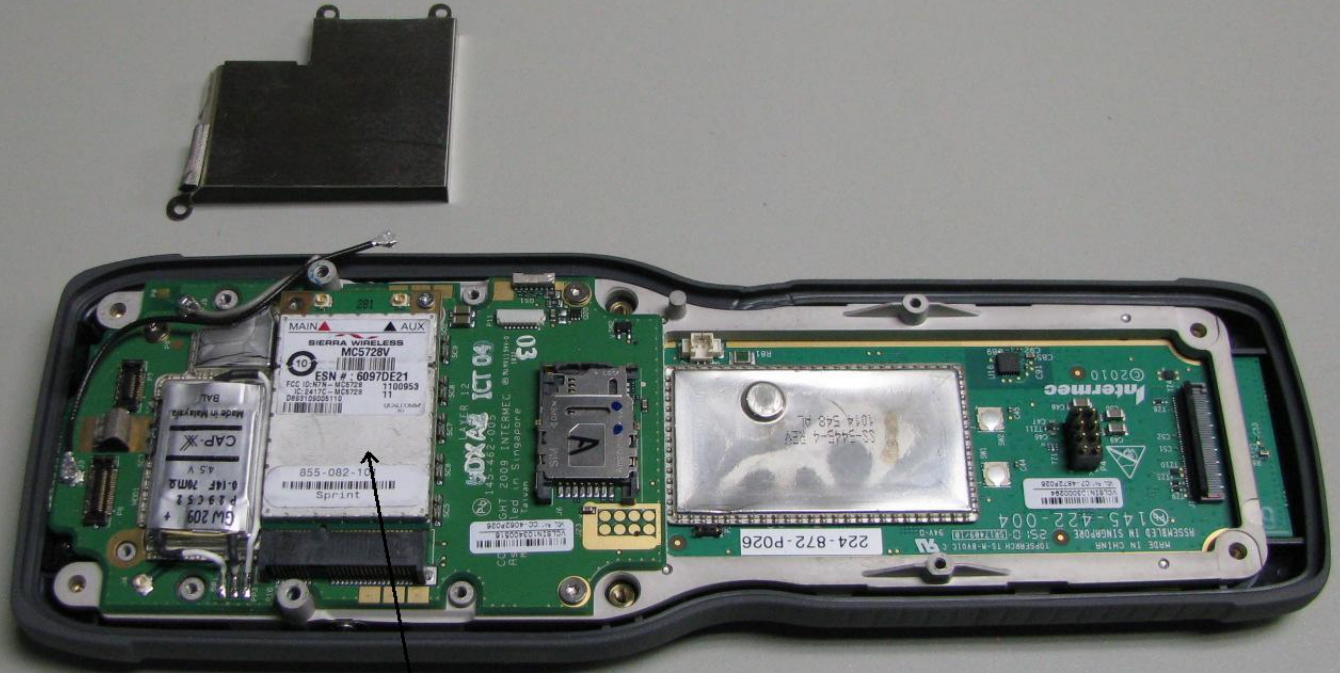

MODEL 1001CP01C

CDMA ANTENNA LOCATION

WLAN/BLUETOOTH ANTENNA LOCATION

MODEL 1001CP01C

CDMA RADIO LOCATED BELOW
THIS SHIELD

MODEL 1001CP01C

CDMA RADIO

MODEL 1001CP01C

WLAN/BLUETOOTH
RADIO

MODEL 1001CP01C

WLAN/BLUETOOTH
ANTENNA

Radio module without shield

Radio module with shield

P8902890278CO-22

SIERRA WIRELESS

1400378 - REV. C