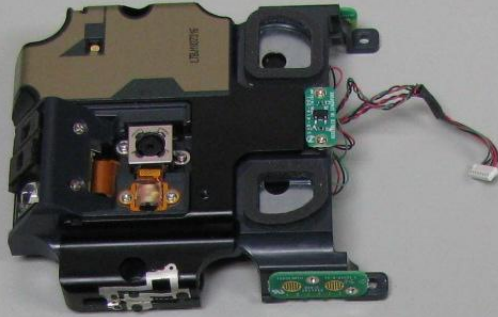

MODEL 1001CP01C

CDMA ANTENNA LOCATION

WLAN/BLUETOOTH ANTENNA LOCATION

MODEL 1001CP01C

CDMA RADIO LOCATED BELOW
THIS SHIELD

MODEL 1001CP01C

CDMA RADIO

MODEL 1001CP01C

WLAN/BLUETOOTH
RADIO

MODEL 1001CP01C

WLAN/BLUETOOTH
ANTENNA

Radio module without shield

Radio module with shield

P8902890278CO-22

SIERRA WIRELESS

1400378 - REV. C