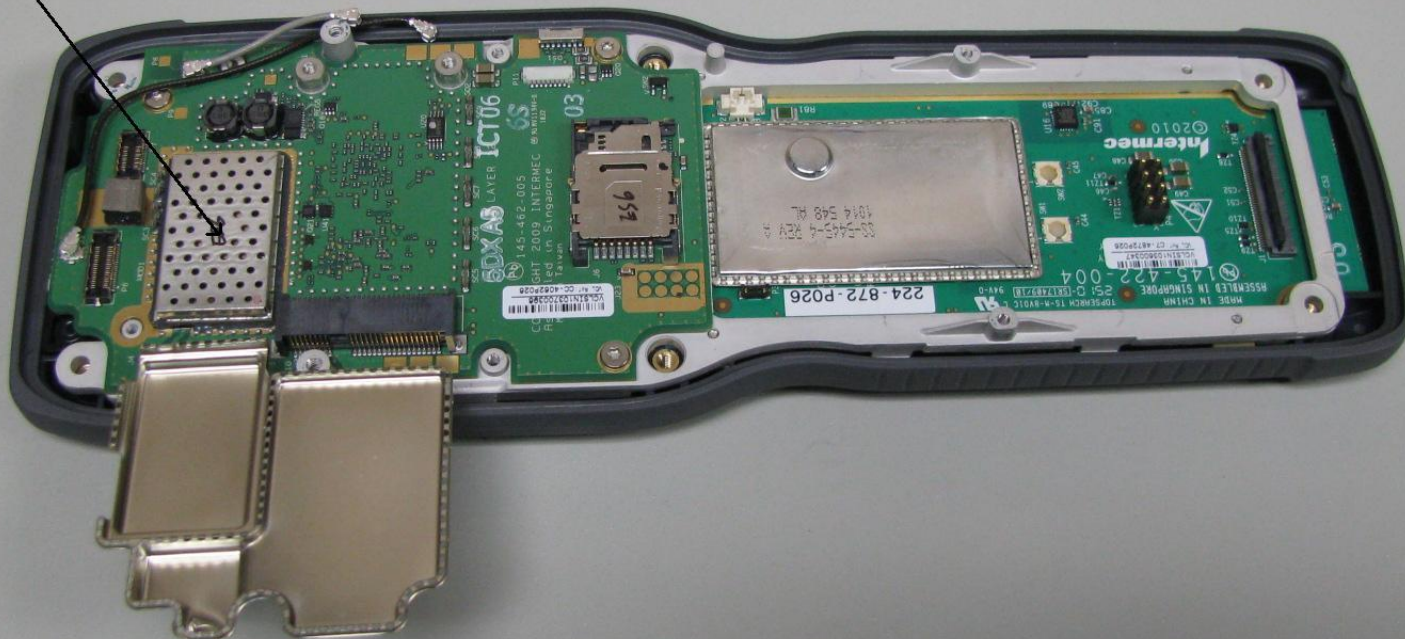

MODEL 1001CP01C

CDMA ANTENNA LOCATION

WLAN/BLUETOOTH ANTENNA LOCATION

MODEL 1001CP01C

CDMA RADIO LOCATED BELOW
THIS SHIELD

MODEL 1001CP01C

CDMA RADIO

MODEL 1001CP01C

WLAN/BLUETOOTH
RADIO

MODEL 1001CP01C

WLAN/BLUETOOTH
ANTENNA

Radio module without shield

Radio module with shield

P8902890278CO-22

SIERRA WIRELESS

1400378 - REV. C