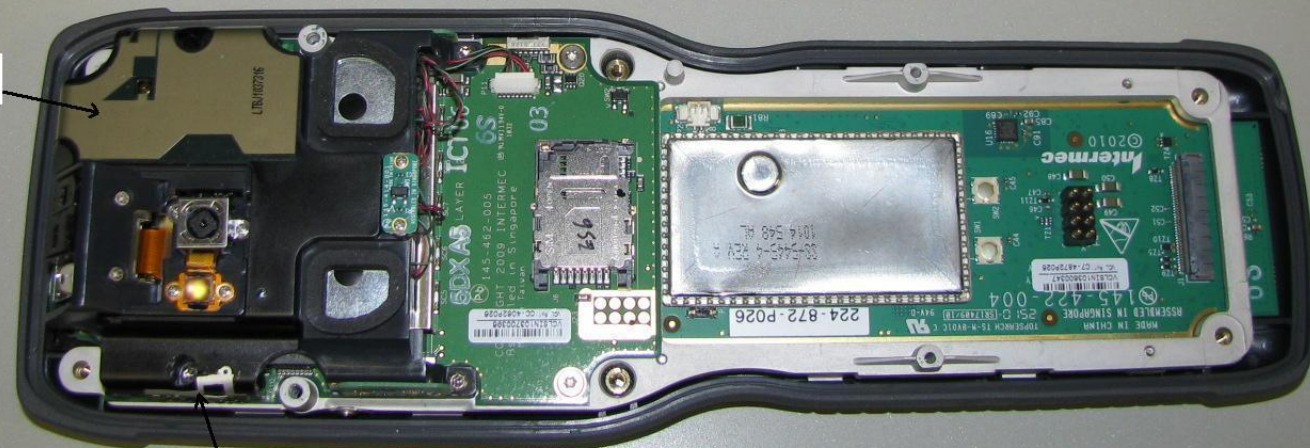

MODEL 1001CP01C

CDMA ANTENNA LOCATION

WLAN/BLUETOOTH ANTENNA LOCATION

MODEL 1001CP01C

CDMA RADIO LOCATED BELOW
THIS SHIELD

MODEL 1001CP01C

CDMA RADIO

MODEL 1001CP01C

WLAN/BLUETOOTH
RADIO

MODEL 1001CP01C

WLAN/BLUETOOTH
ANTENNA

Radio module without shield

Radio module with shield

P8902890278CO-22

SIERRA WIRELESS

1400378 - REV. C