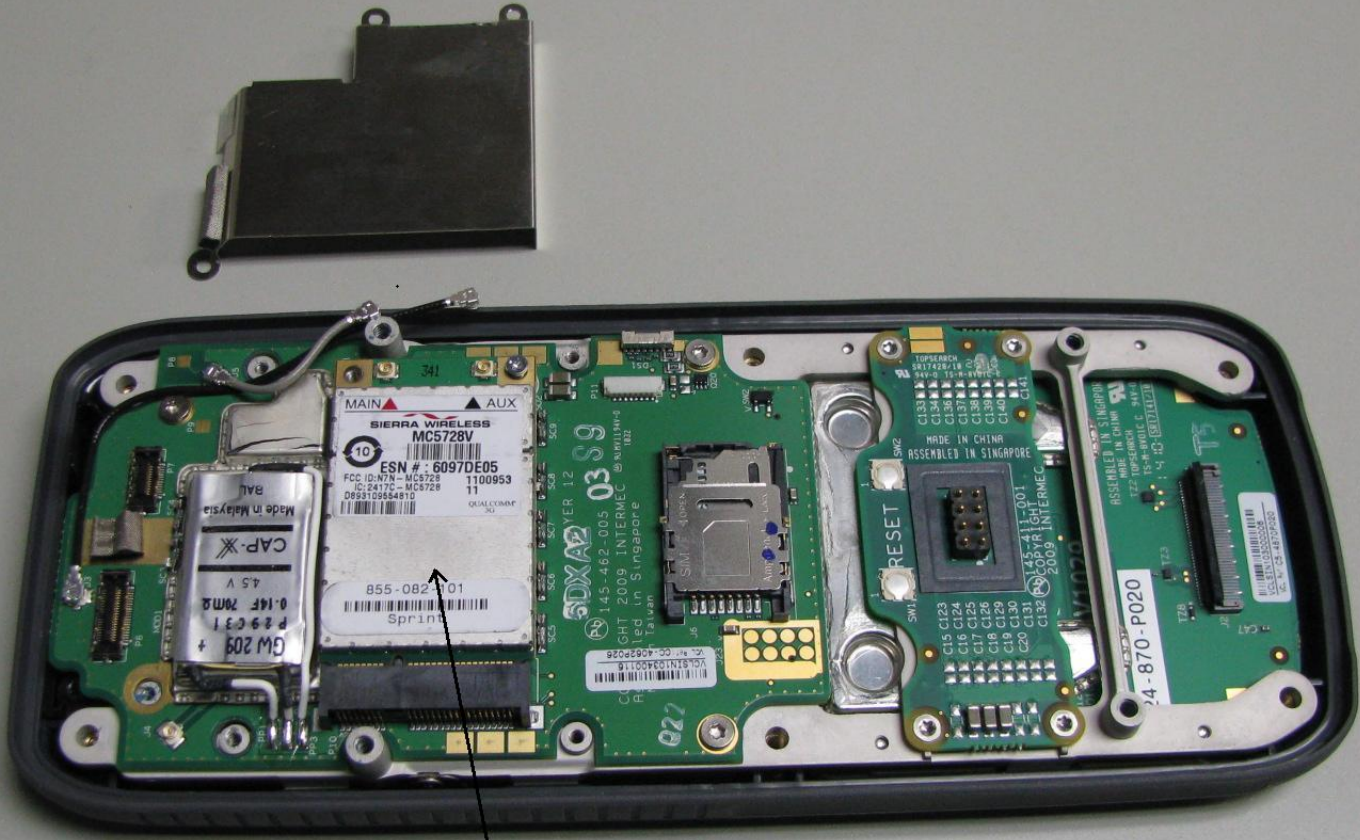

MODEL 1000CP02C

CDMA ANTENNA LOCATION

WLAN/BLUETOOTH ANTENNA LOCATION

MODEL 1000CP02C

CDMA RADIO LOCATED BELOW THIS SHIELD

MODEL 100CP02C

CDMA RADIO

MODEL 1000CP02C

WLAN/BLUETOOTH
RADIO

MODEL 1000CP02C

CDMA ANTENNA

MODEL 1000CP02C

WLAN/BLUETOOTH
ANTENNA

Radio module without shield

Radio module with shield

P8902890278CO-22

SIERRA WIRELESS

1400378 - REV. C

P8902890496CO-22

SIERRA WIRELESS

1400378 - REV. C

Barcode
P8902890496CO-22

SIERRA WIRELESS
1400378 - REV C