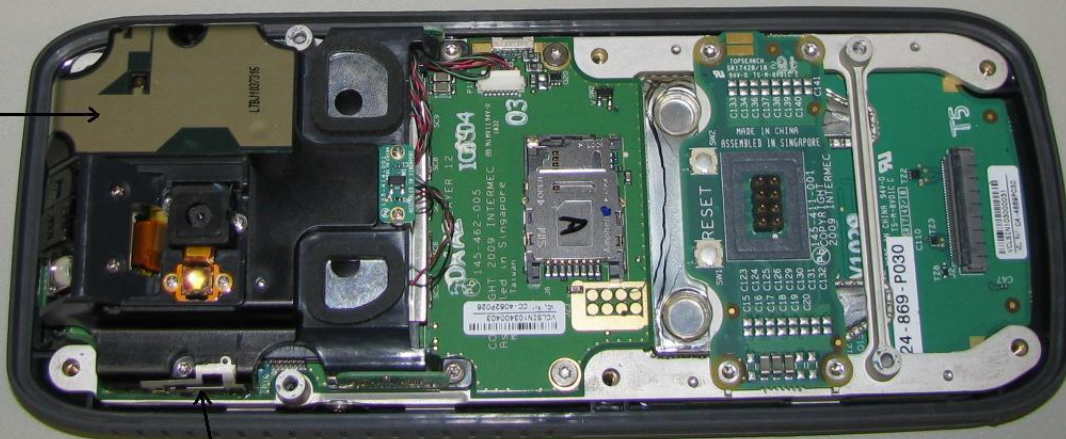

MODEL 1000CP02C

CDMA ANTENNA LOCATION

WLAN/BLUETOOTH ANTENNA LOCATION

MODEL 1000CP02C

CDMA RADIO LOCATED BELOW THIS SHIELD

MODEL 100CP02C

CDMA RADIO

MODEL 1000CP02C

WLAN/BLUETOOTH
RADIO

MODEL 1000CP02C

CDMA ANTENNA

MODEL 1000CP02C

WLAN/BLUETOOTH
ANTENNA

Radio module without shield

Radio module with shield

P8902890278CO-22

SIERRA WIRELESS

1400378 - REV. C

P8902890496CO-22

SIERRA WIRELESS

1400378 - REV. C

Barcode
P8902890496CO-22

SIERRA WIRELESS
1400378 - REV C