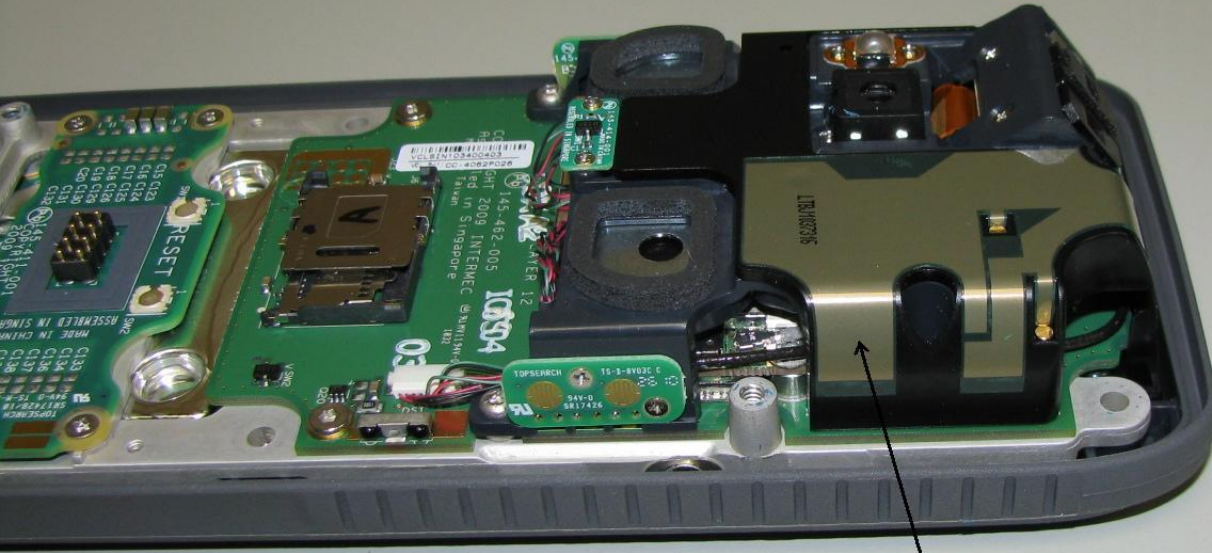

MODEL 1000CP02C

CDMA ANTENNA LOCATION

WLAN/BLUETOOTH ANTENNA LOCATION

MODEL 1000CP02C

CDMA RADIO LOCATED BELOW THIS SHIELD

MODEL 100CP02C

CDMA RADIO

MODEL 1000CP02C

WLAN/BLUETOOTH
RADIO

MODEL 1000CP02C

CDMA ANTENNA

MODEL 1000CP02C

WLAN/BLUETOOTH
ANTENNA

Radio module without shield

Radio module with shield

P8902890278CO-22