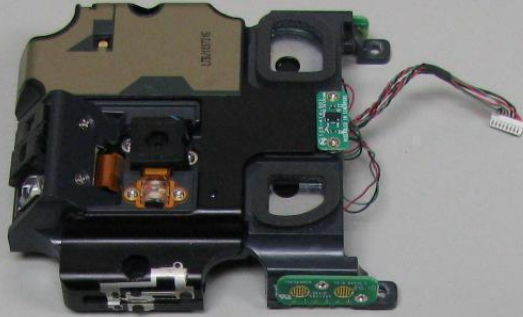

MODEL 1000CP02C

CDMA ANTENNA LOCATION

WLAN/BLUETOOTH ANTENNA LOCATION

MODEL 1000CP02C

CDMA RADIO LOCATED BELOW THIS SHIELD

MODEL 100CP02C

CDMA RADIO

MODEL 1000CP02C

WLAN/BLUETOOTH
RADIO

MODEL 1000CP02C

CDMA ANTENNA

MODEL 1000CP02C

WLAN/BLUETOOTH
ANTENNA

Radio module without shield

Radio module with shield

P8902890278CO-22

SIERRA WIRELESS

1400378 - REV. C

P8902890496CO-22

SIERRA WIRELESS

1400378 - REV. C

Barcode
P8902890496CO-22

SIERRA WIRELESS
1400378 - REV C