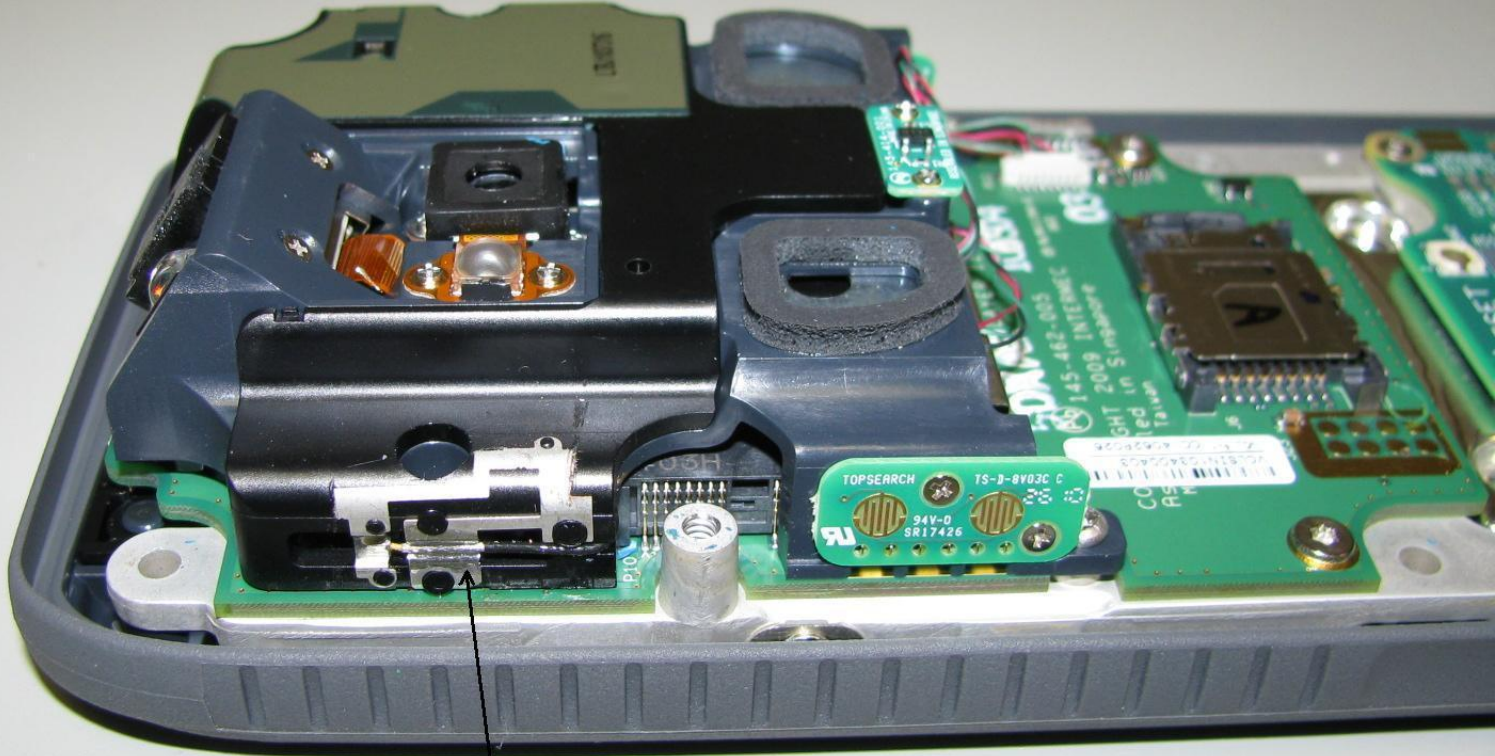

MODEL 1000CP02C

CDMA ANTENNA LOCATION

WLAN/BLUETOOTH ANTENNA LOCATION

MODEL 1000CP02C

CDMA RADIO LOCATED BELOW THIS SHIELD

MODEL 100CP02C

CDMA RADIO

MODEL 1000CP02C

WLAN/BLUETOOTH
RADIO

MODEL 1000CP02C

CDMA ANTENNA

MODEL 1000CP02C

WLAN/BLUETOOTH
ANTENNA

Radio module without shield

Radio module with shield

P8902890278CO-22

SIERRA WIRELESS

1400378 - REV. C

P8902890496CO-22

SIERRA WIRELESS

1400378 - REV. C

Barcode
P8902890496CO-22

SIERRA WIRELESS
1400378 - REV C