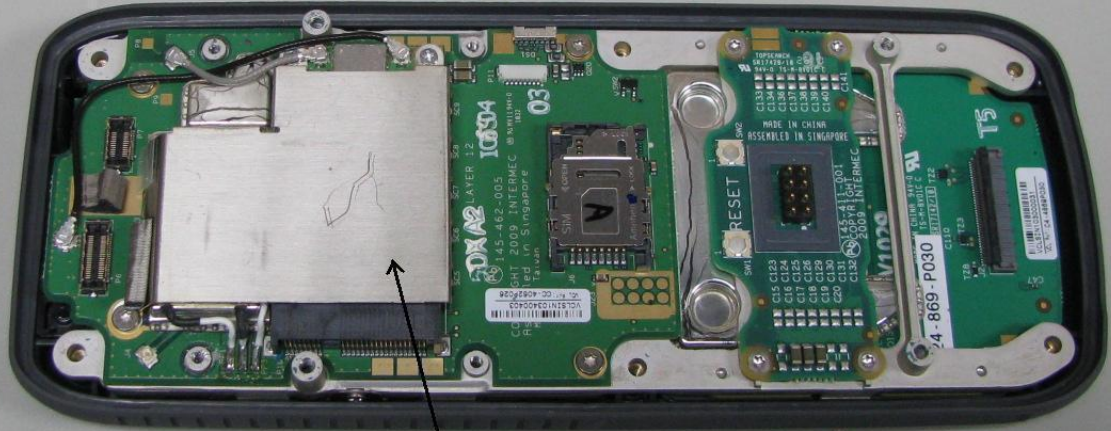

MODEL 1000CP02C

CDMA ANTENNA LOCATION

WLAN/BLUETOOTH ANTENNA LOCATION

MODEL 1000CP02C

CDMA RADIO LOCATED BELOW THIS SHIELD

MODEL 100CP02C

CDMA RADIO

MODEL 1000CP02C

WLAN/BLUETOOTH
RADIO

MODEL 1000CP02C

CDMA ANTENNA

MODEL 1000CP02C

WLAN/BLUETOOTH
ANTENNA

Radio module without shield

Radio module with shield

P8902890278CO-22

SIERRA WIRELESS

1400378 - REV. C

P8902890496CO-22

SIERRA WIRELESS

1400378 - REV. C

Barcode
P8902890496CO-22

SIERRA WIRELESS
1400378 - REV C