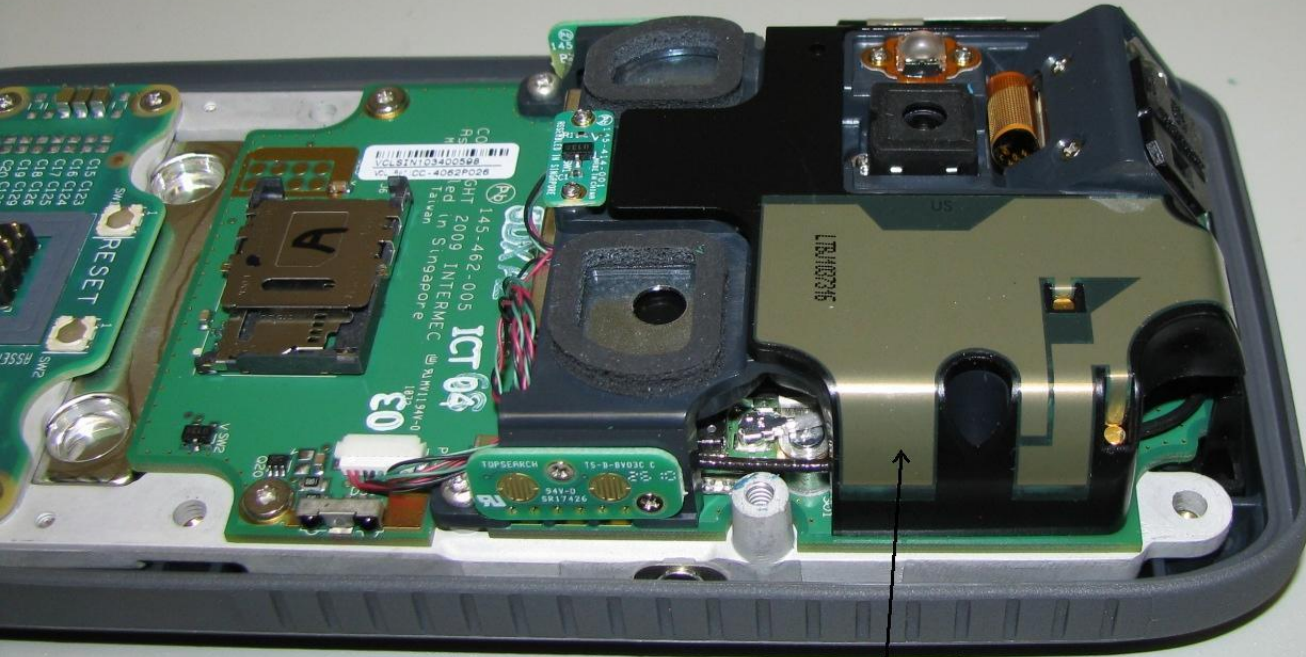

MODEL 1000CP01C

CDMA ANTENNA
LOCATION

WLAN/BLUETOOTH
ANTENNA LOCATION

MODEL 1000CP01C

CDMA RADIO LOCATED BELOW THIS SHIELD

MODEL 1000CP01C

CDMA RADIO

MODEL 1000CP01C

WLAN/BLUETOOTH
RADIO

MODEL 1000CP01C

CDMA ANTENNA

MODEL 1000CP01C

WLAN/BLUETOOTH
ANTENNA

Radio module without shield

Radio module with shield

P8902890278CO-22

SIERRA WIRELESS

1400378 - REV. C

P8902890496CO-22

SIERRA WIRELESS

1400378 - REV. C

Barcode
P8902890496CO-22

SIERRA WIRELESS
1400378 - REV. C

I3