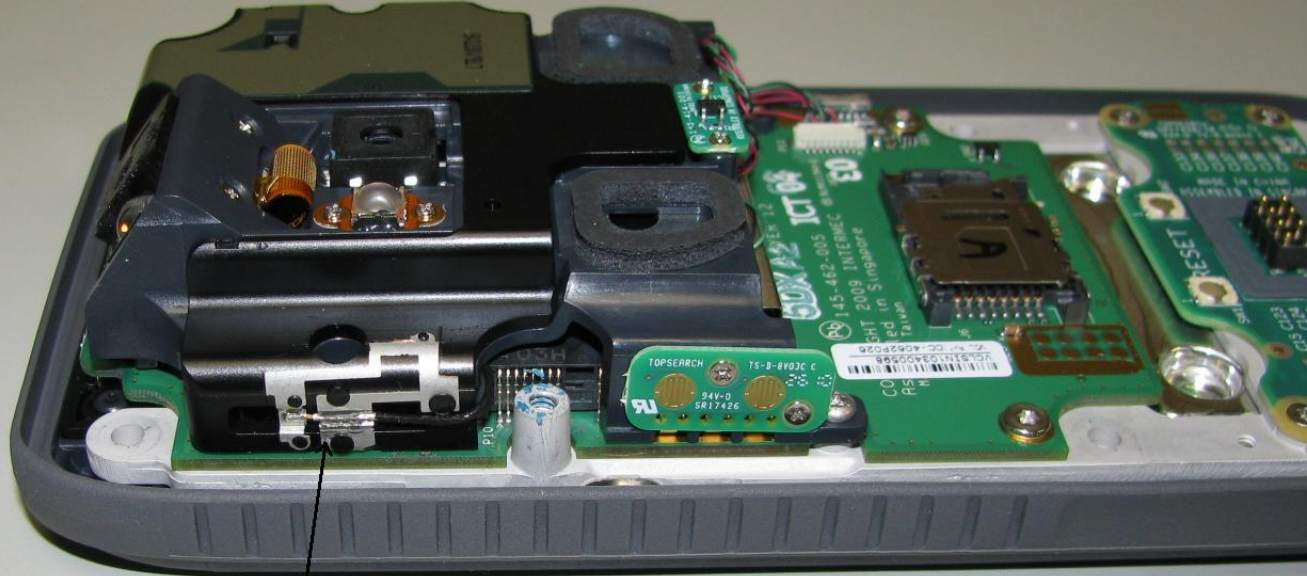

MODEL 1000CP01C

CDMA ANTENNA
LOCATION

WLAN/BLUETOOTH
ANTENNA LOCATION

MODEL 1000CP01C

CDMA RADIO LOCATED BELOW THIS SHIELD

MODEL 1000CP01C

CDMA RADIO

MODEL 1000CP01C

WLAN/BLUETOOTH
RADIO

MODEL 1000CP01C

CDMA ANTENNA

MODEL 1000CP01C

WLAN/BLUETOOTH
ANTENNA

Radio module without shield

Radio module with shield

P8902890278CO-22

SIERRA WIRELESS

1400378 - REV. C

P8902890496CO-22

SIERRA WIRELESS

1400378 - REV. C

Barcode
P8902890496CO-22

SIERRA WIRELESS
1400378 - REV. C

I3