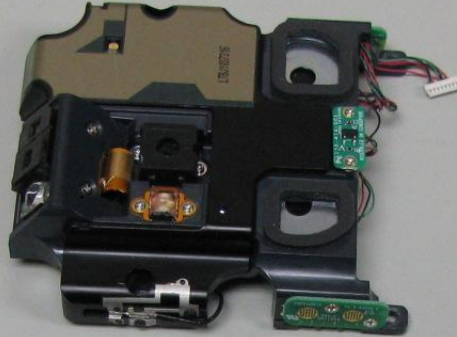

MODEL 1000CP01C

CDMA ANTENNA
LOCATION

WLAN/BLUETOOTH
ANTENNA LOCATION

MODEL 1000CP01C

CDMA RADIO LOCATED BELOW THIS SHIELD

MODEL 1000CP01C

CDMA RADIO

MODEL 1000CP01C

WLAN/BLUETOOTH
RADIO

MODEL 1000CP01C

CDMA ANTENNA

MODEL 1000CP01C

WLAN/BLUETOOTH
ANTENNA

Radio module without shield

Radio module with shield

P8902890278CO-22

SIERRA WIRELESS

1400378 - REV. C

P8902890496CO-22

SIERRA WIRELESS

1400378 - REV. C

Barcode
P8902890496CO-22

SIERRA WIRELESS
1400378 - REV. C

I3