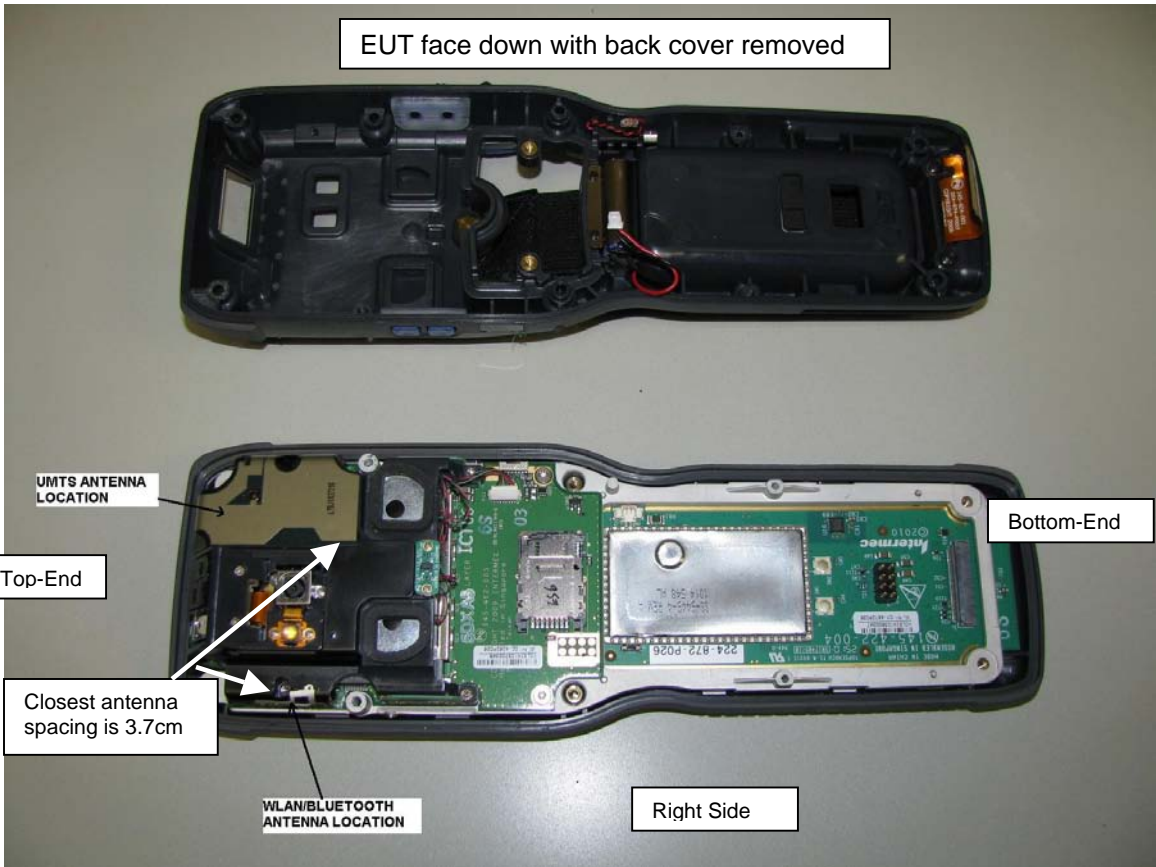

Front with accessory

SAR TEST SETUP PHOTOS - BODY

Full front with accessory

Right Body

SAR TEST SETUP PHOTOS - BODY

Right with accessory

Full Right with accessory

EUT Photos

Keypad Side

Right Side

Left Side

Top-end

Bottom-end

Back side – battery cover removed

EUT in Holster with Audio Snap-on accessory and headset

EUT with audio snap-on accessory and headset

EUT in same holster but with holster cup attached on the right side.
No audio snap-on accessory connected

Holster

V10 headset

Standard Audio Snap-on accessory

Battery 1001AB01