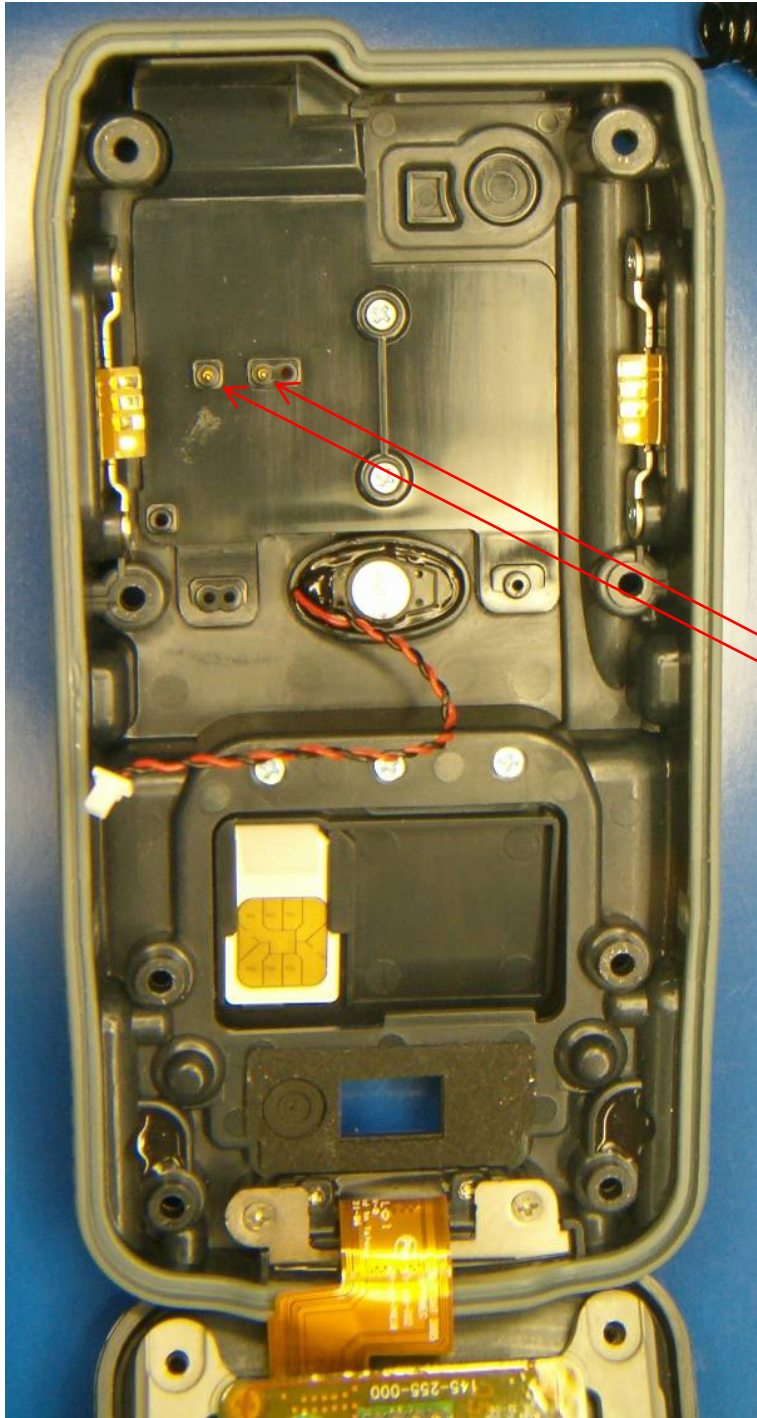

Radio and Antenna Location in the Intermec CN3 Hand Held Computer

Scott Holub
13-SEP-06

CN3 Case Back with MC75 (antenna removed from case)

CN3 Case Back with MC75 Antenna Installed

Antenna to MC75 radio
card contact points

CN3 Unit with Siemens MC75 GSM Module

MC75 radio module

Antenna contact points

MC75: component side

MC75: component side, shielding opened

MC75: rear side