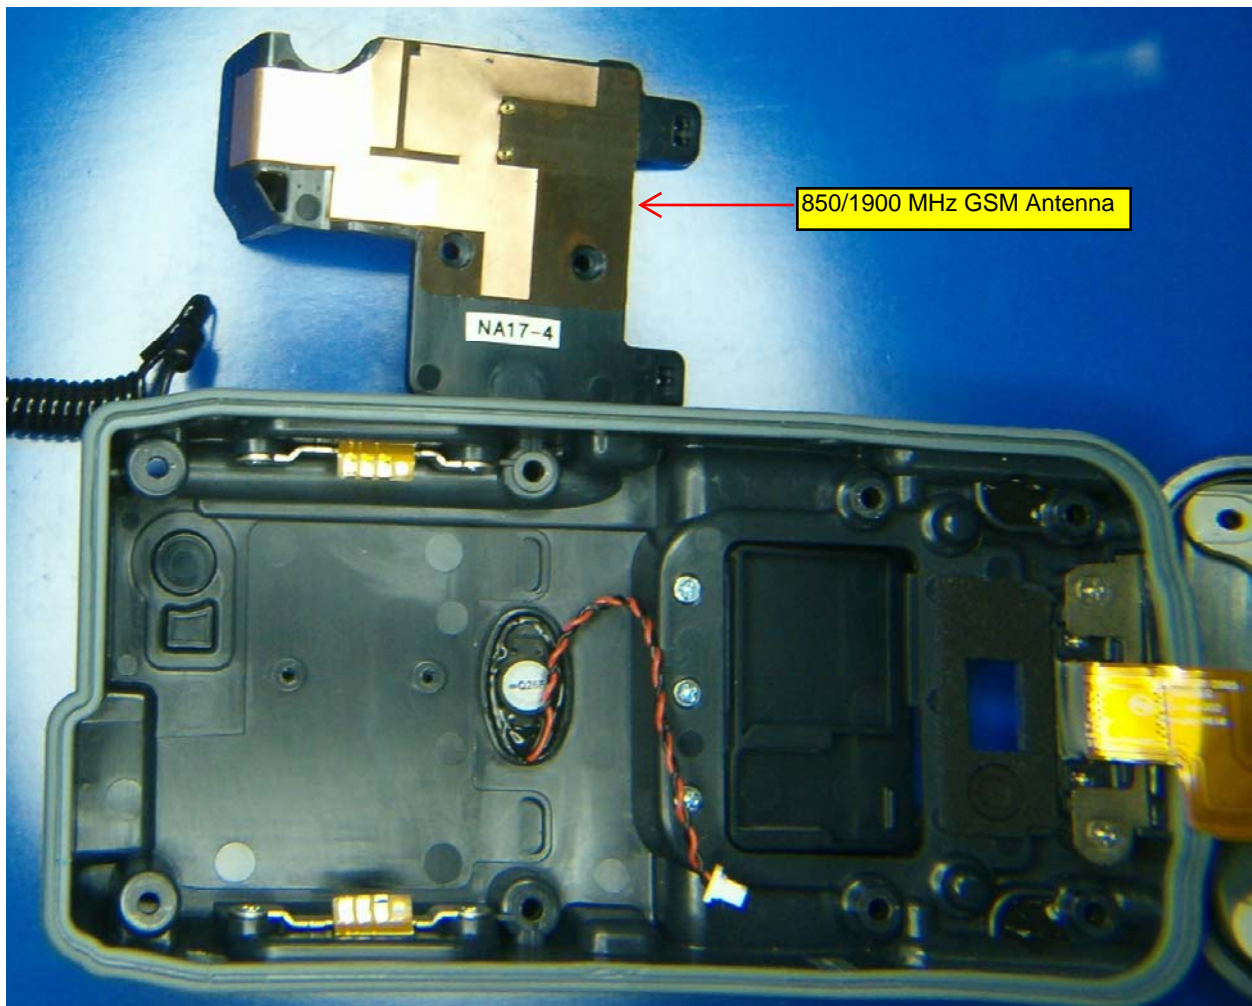

Radio and Antenna Location in the Intermec CN3 Hand Held Computer

Scott Holub
13-SEP-06

CN3 Case Back with MC75 (antenna removed from case)

CN3 Case Back with MC75 Antenna Installed

Antenna to MC75 radio
card contact points

CN3 Unit with Siemens MC75 GSM Module

MC75 radio module

Antenna contact points

MC75: component side

MC75: component side, shielding opened

MC75: rear side