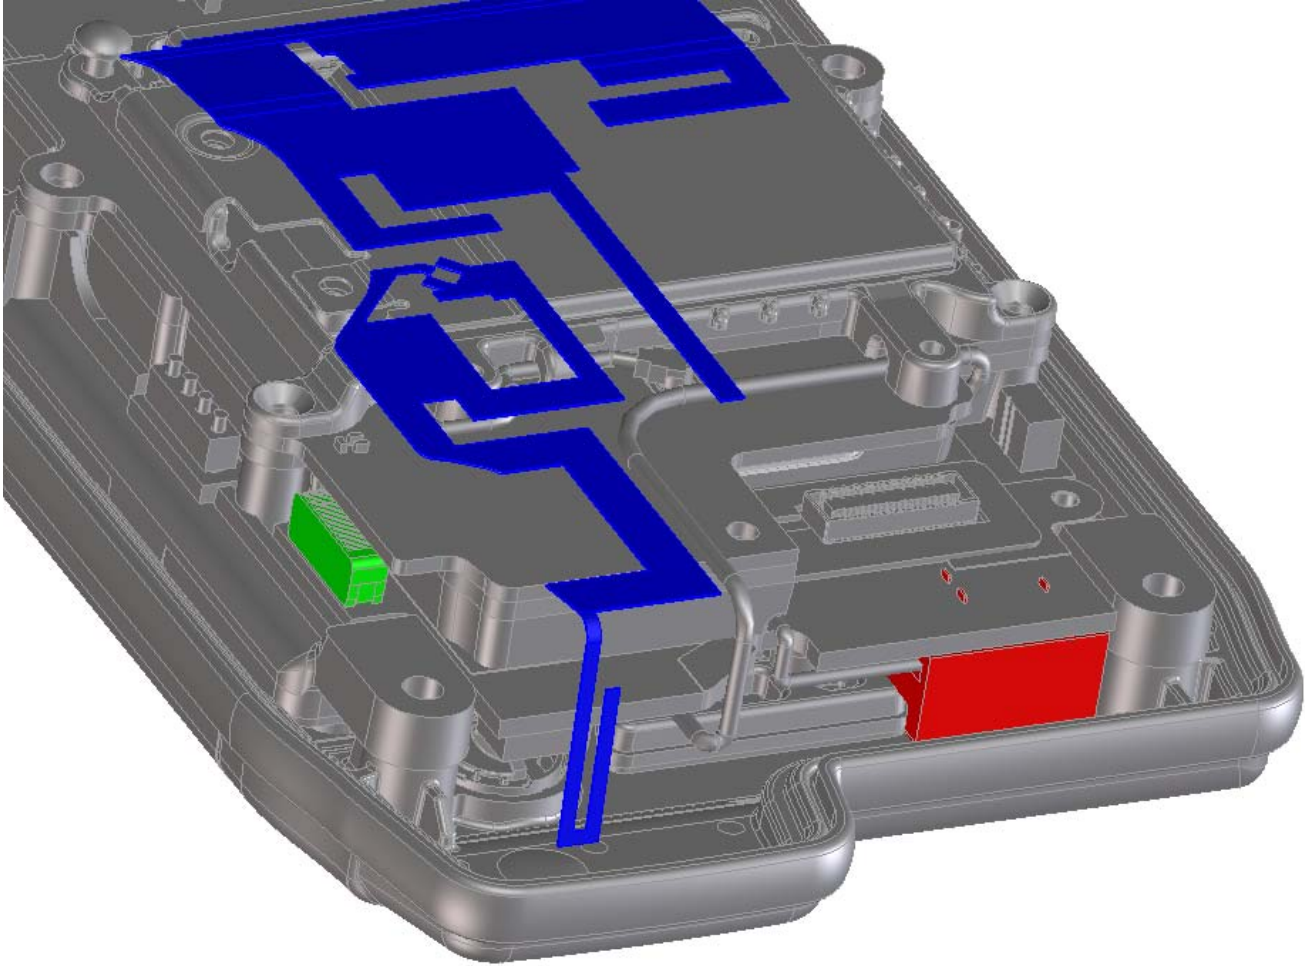

## CN4 / CN4e CDMA – 3D Antennae Representation

The colors reflect the following:

**Green** ..... **Bluetooth**  
**Blue** ..... **CDMA (includes diversity)**  
**Red** ..... **802.11**

The minimum separation distances between each of the transmitting antennae are:

BT to 802.11 ..... 1.53 in (38.94 mm)  
BT to CDMA ..... 0.46 in (11.64 mm)  
CDMA to 802.11 ..... 0.84 in (21.37 mm)