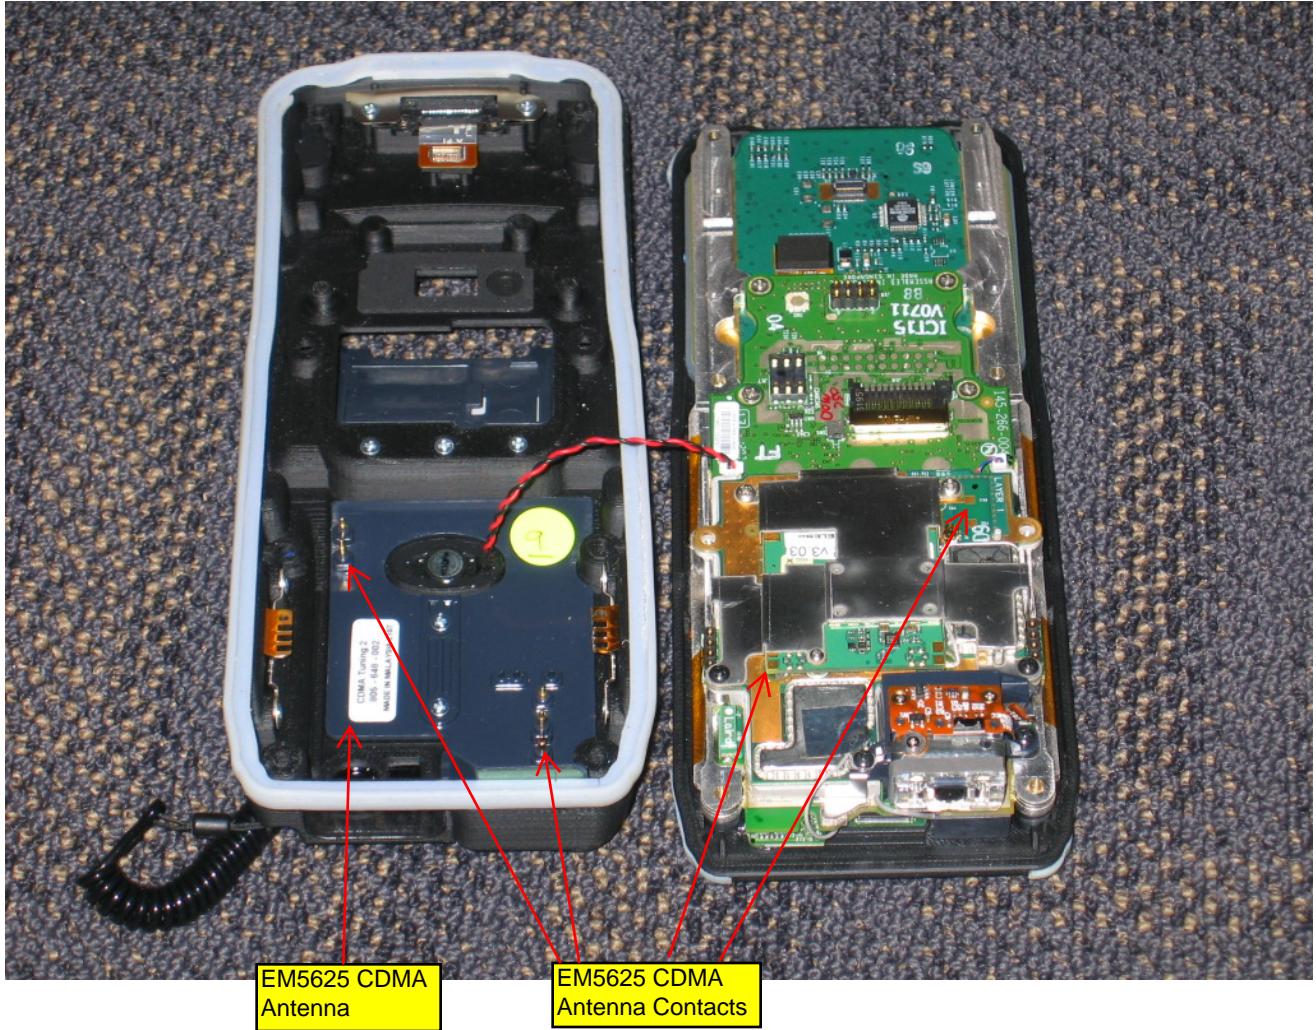

Intermec CN3 Large Keyboard Hand Held Computer Internal Photos

Scott Holub 11-JUL-07

EM5625 CDMA Radio Module