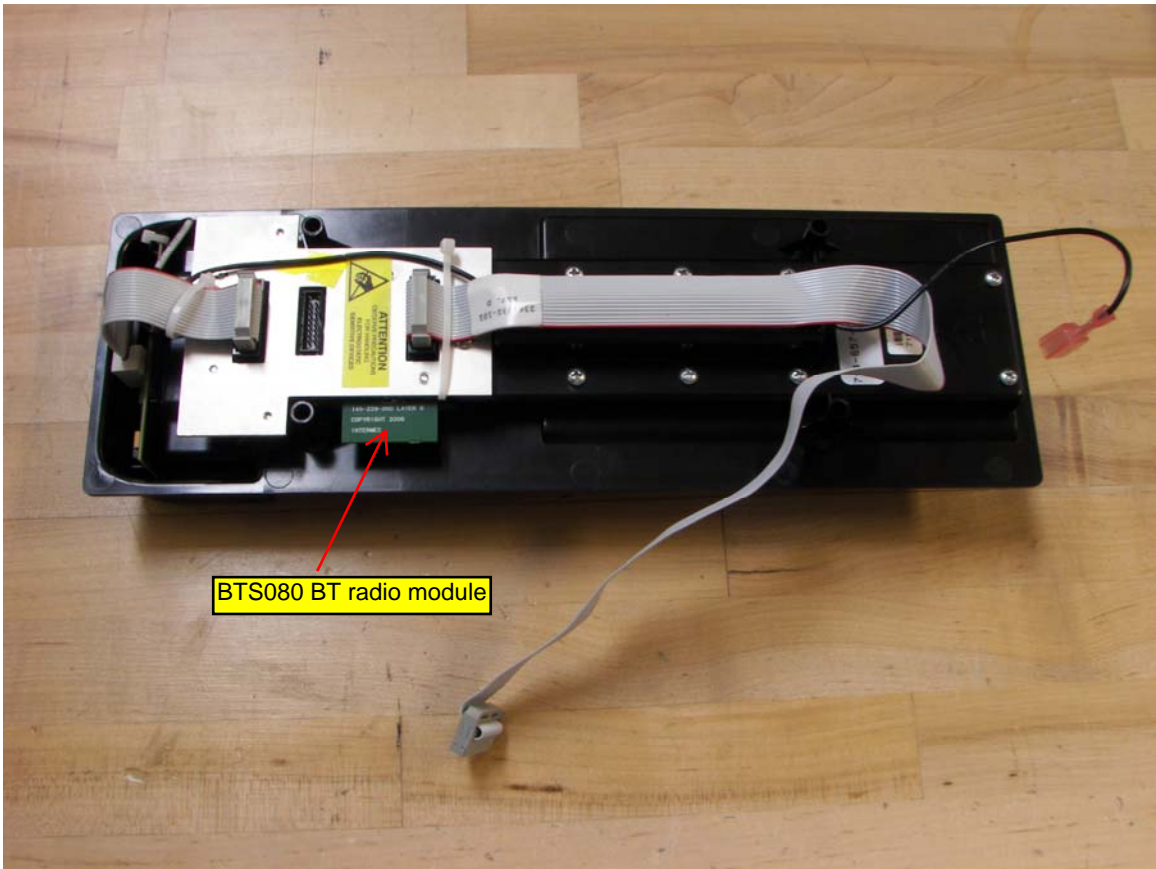

6820 – CN3 / CN3e Terminal Holder Photos

6820 Printer with CN3 / CN3e Terminal Holder – right side mounted

6820 Printer with CN3 / CN3e Terminal Holder – right side mounted

6820 Printer with CN3 / CN3e Terminal Holder – left side mounted

6820 Printer with CN3 / CN3e Terminal Holder – left side mounted

6820 Printer with AC Foot and CN3 / CN3e Terminal Holder

6820 Printer with AC Foot and CN3 / CN3e Terminal Holder

6820 Portable Printer with CN3 / CN3e Terminal Holder

6820 Portable Printer with CN3 / CN3e Terminal Holder

6820 Printer with CN3 / CN3e Terminal Holder – CN3 installed

6820 Printer with CN3/CN3e Terminal Holder – CN3 (elongated keypad) installed

CN3 / CN3e Terminal Holder

BTS080 BT radio module

CN3 / CN3e Terminal Holder – Bottom View