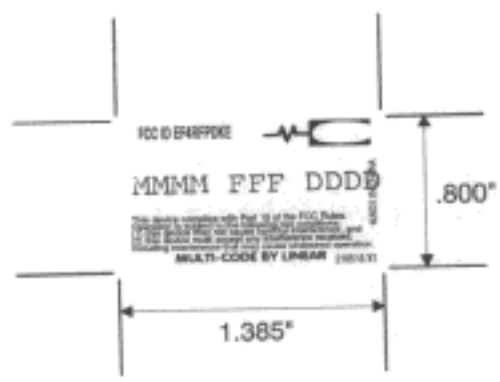

MMMM = 4 digit model number
FFF = Frequency (300 / 310 / 390)
DDDD = Date (Warranty Code)

LABEL,FCC,MC4200
LINEAR P/N: 216516 X1
INK: PERMANENT BLACK
MATERIAL: WHITE MYLAR WITH CLEAR LAMINATE, ADHESIVE BACKED
THICKNESS: .0015"
SCALE: 1-1
NOTE: REFER TO DIE-CUT DRAWING 214954 FOR MECHANICAL DETAILS