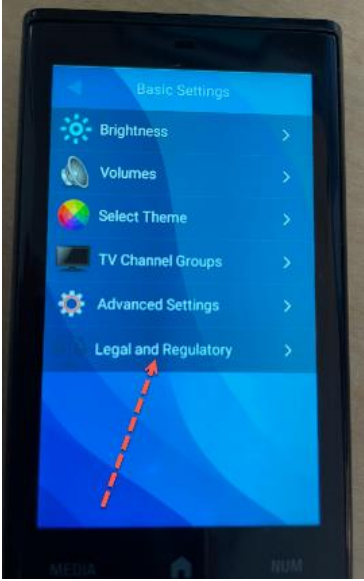

Model: EL-HR40, FCC ID: EF400236 IC: 1078A-00236

Images of the e-label screen are provided below:

Users are able to access the information in no more than three steps in device's menu, the actual steps are: