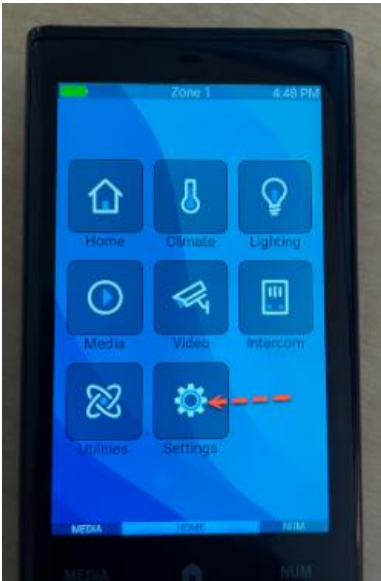

Model: EL-HR40, FCC ID: EF400236 IC: 1078A-00236

Images of the e-label screen are provided below:

Users are able to access the information in no more than three steps in device's menu, the actual steps are: