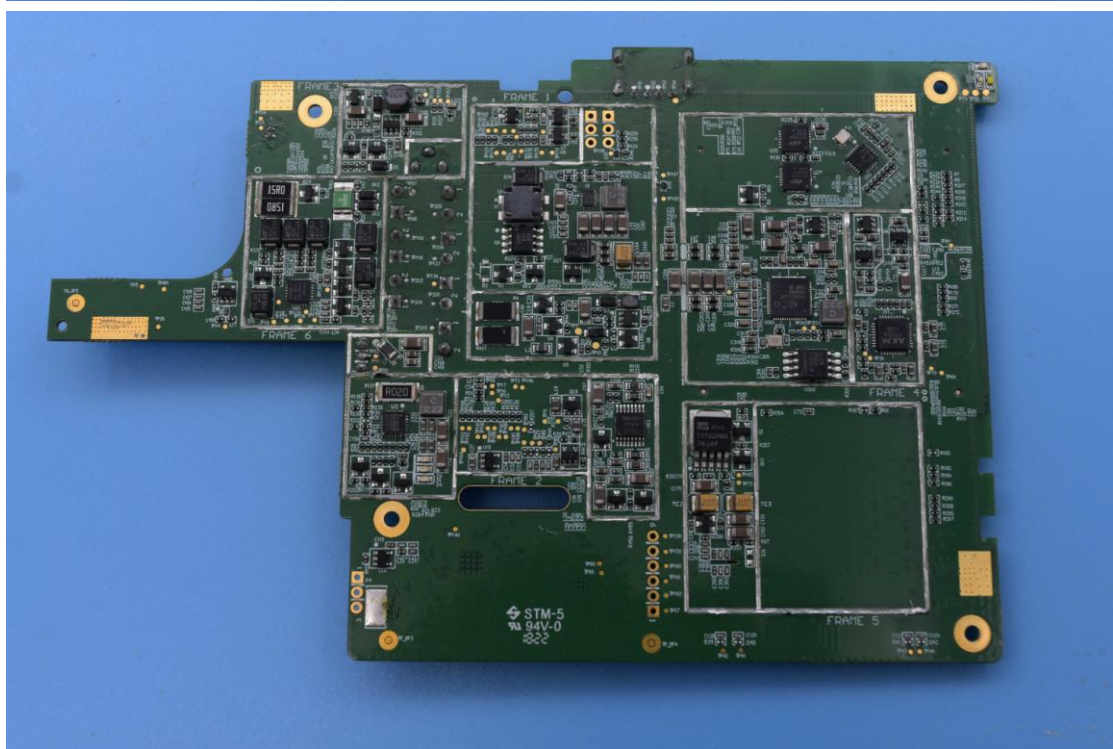

FCC ID: EF400227, IC: 1078A-00227

## Internal Photos

### 1. EUT uncover view

## 2. Antenna view