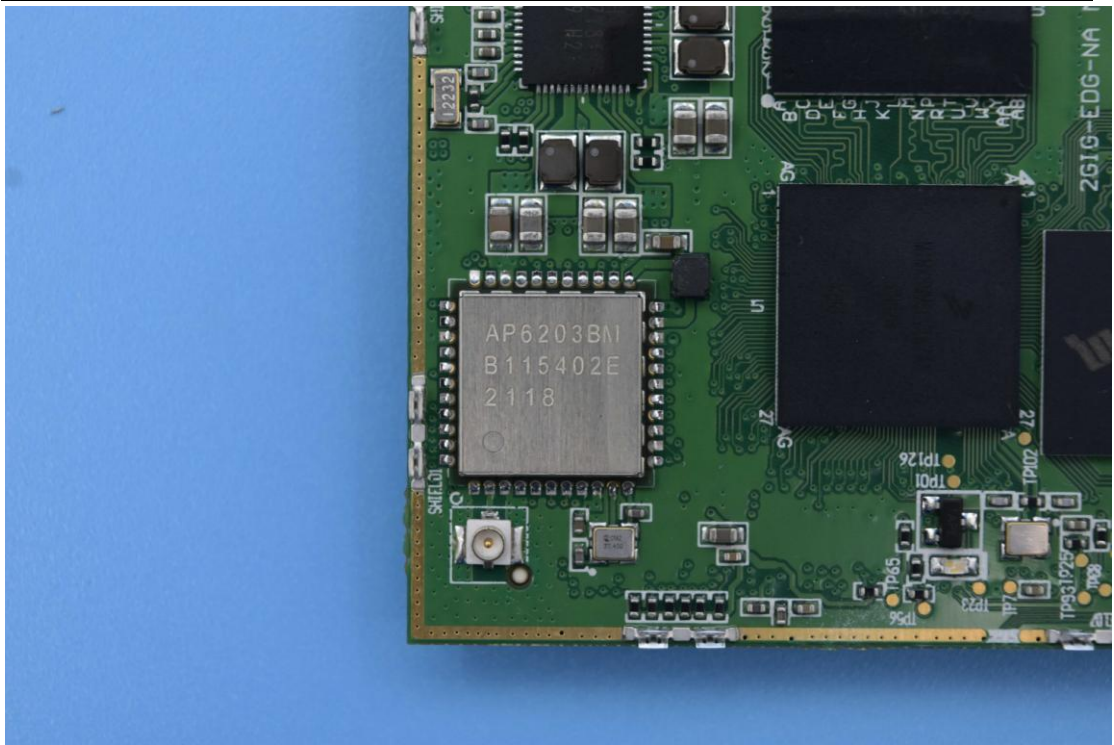

FCC ID: EF400227, IC: 1078A-00227

## Internal Photos

### 1. EUT uncover view

## 2. Antenna view