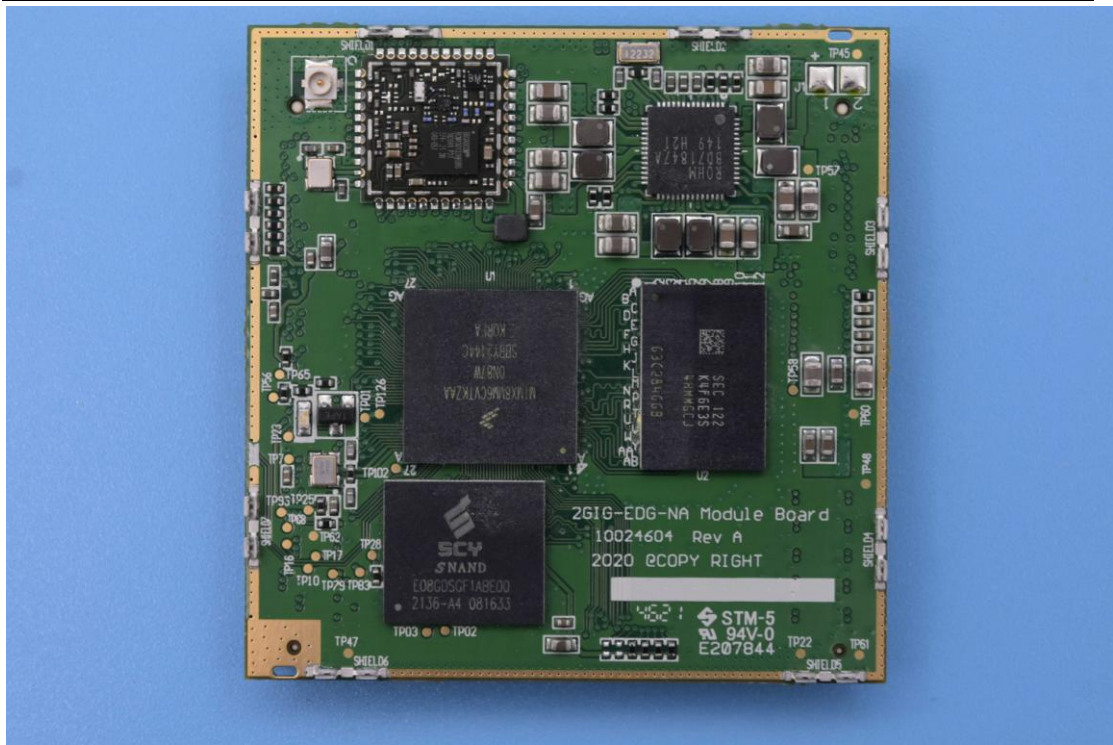

FCC ID: EF400227, IC: 1078A-00227

## Internal Photos

### 1. EUT uncover view

## 2. Antenna view