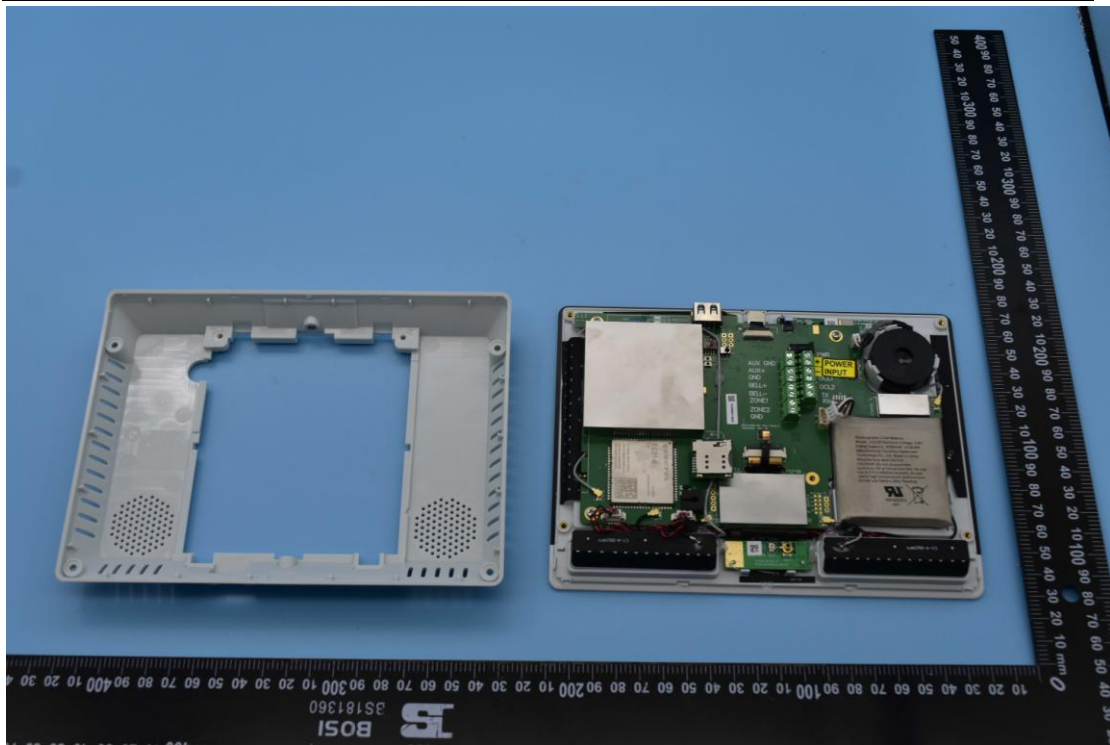

FCC ID: EF400227, IC: 1078A-00227

## Internal Photos

## 2. Antenna view