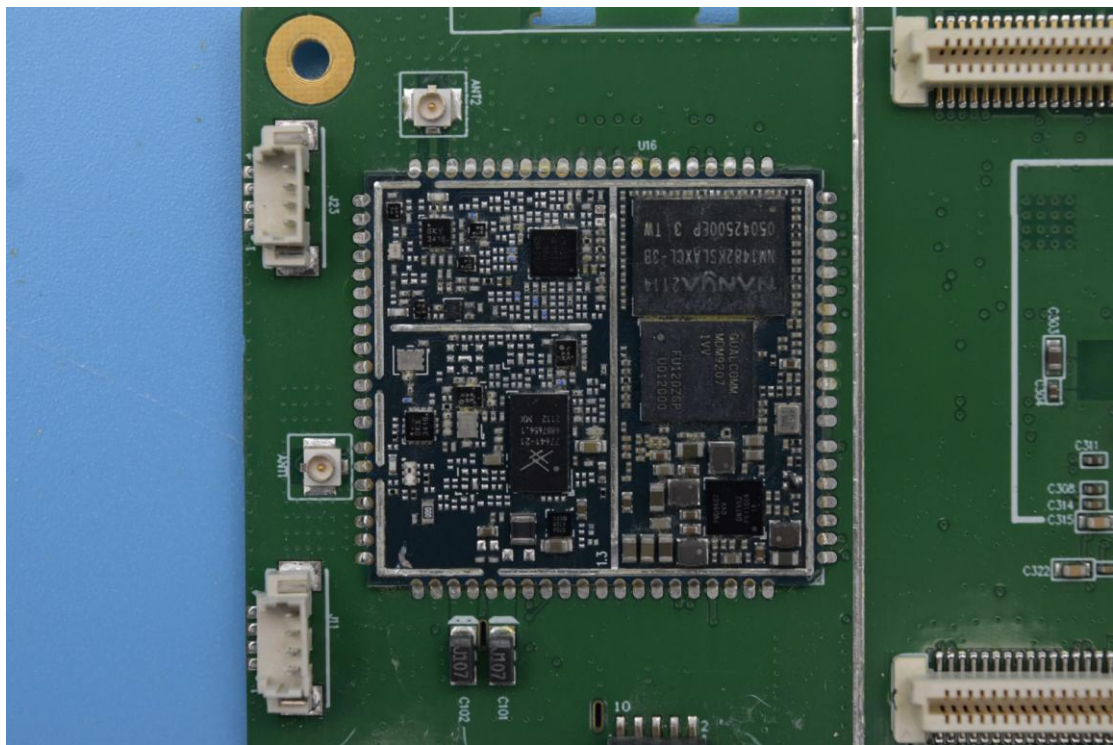

FCC ID: EF400227, IC: 1078A-00227

## Internal Photos

### 1. EUT uncover view

## 2. Antenna view