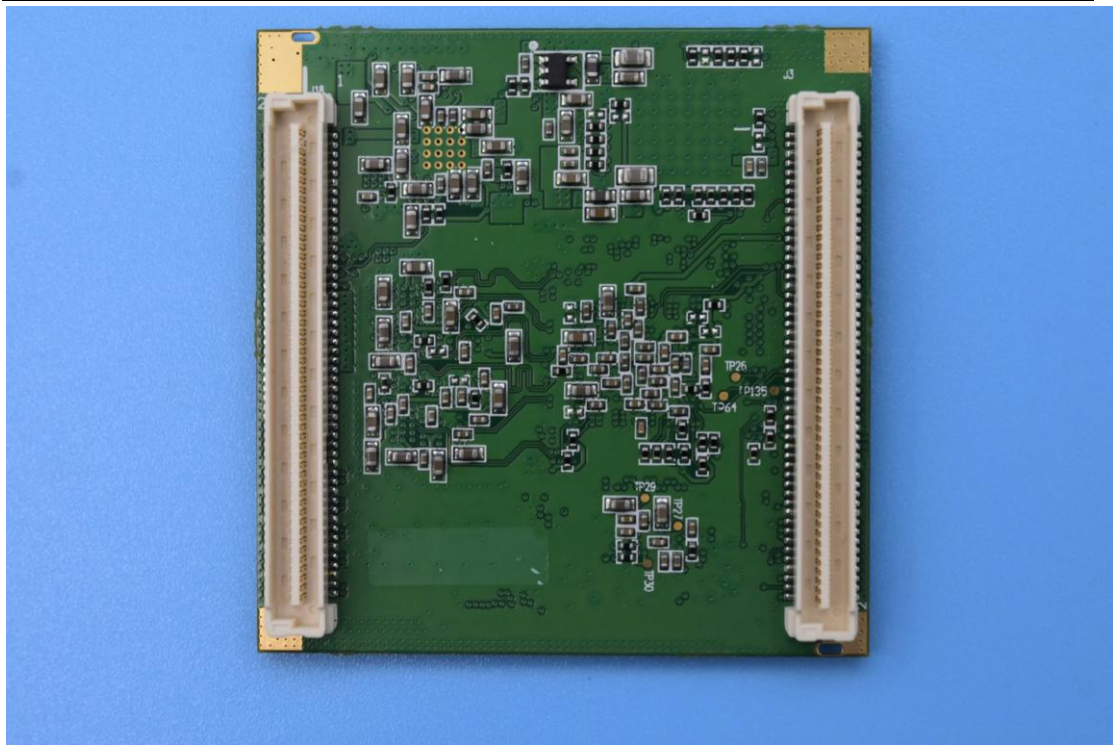

FCC ID: EF400227, IC: 1078A-00227

## Internal Photos

### 1. EUT uncover view

## 2. Antenna view