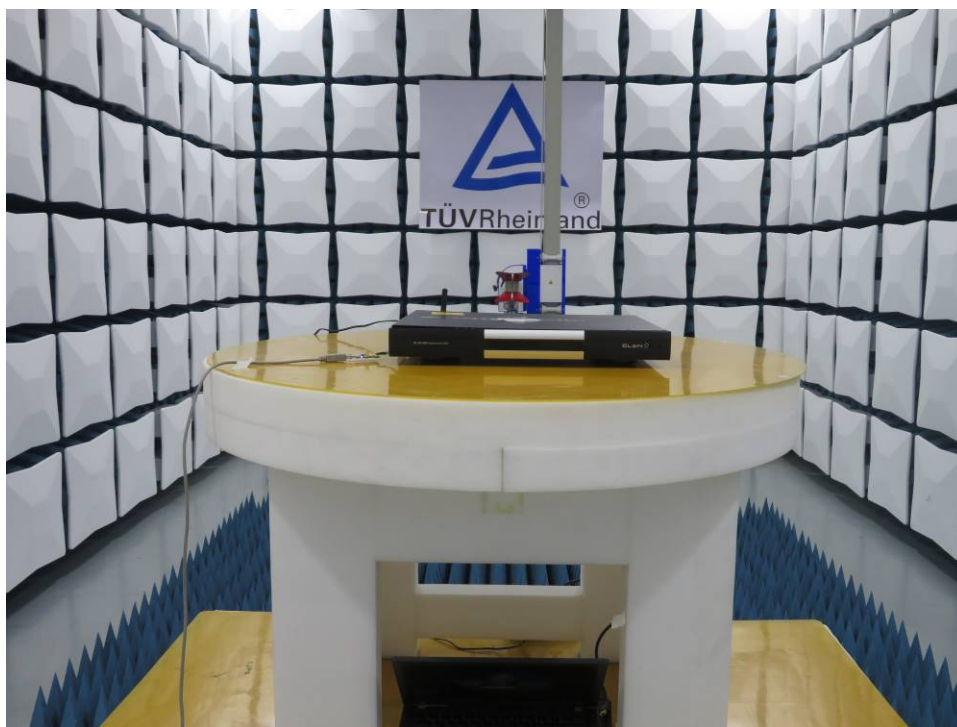

Appendix A: Photographs of the Test Set-Up

APPENDIX A: PHOTOGRAPHS OF THE TEST SET-UP	1
PHOTOGRAPH 1: SET-UP PHOTO FOR RADIATED SPURIOUS EMISSION, 30MHz - 1GHz	2
PHOTOGRAPH 2: SET-UP PHOTO FOR RADIATED SPURIOUS EMISSION, ABOVE 1GHz.....	2
PHOTOGRAPH 3: SET-UP PHOTO FOR CONDUCTED EMISSION ON AC MAINS	3

Photograph 1: Set-up photo for Radiated Spurious Emission, 30MHz - 1GHz

Photograph 2: Set-up photo for Radiated Spurious Emission, above 1GHz

Photograph 3: Set-up photo for Conducted Emission on AC Mains