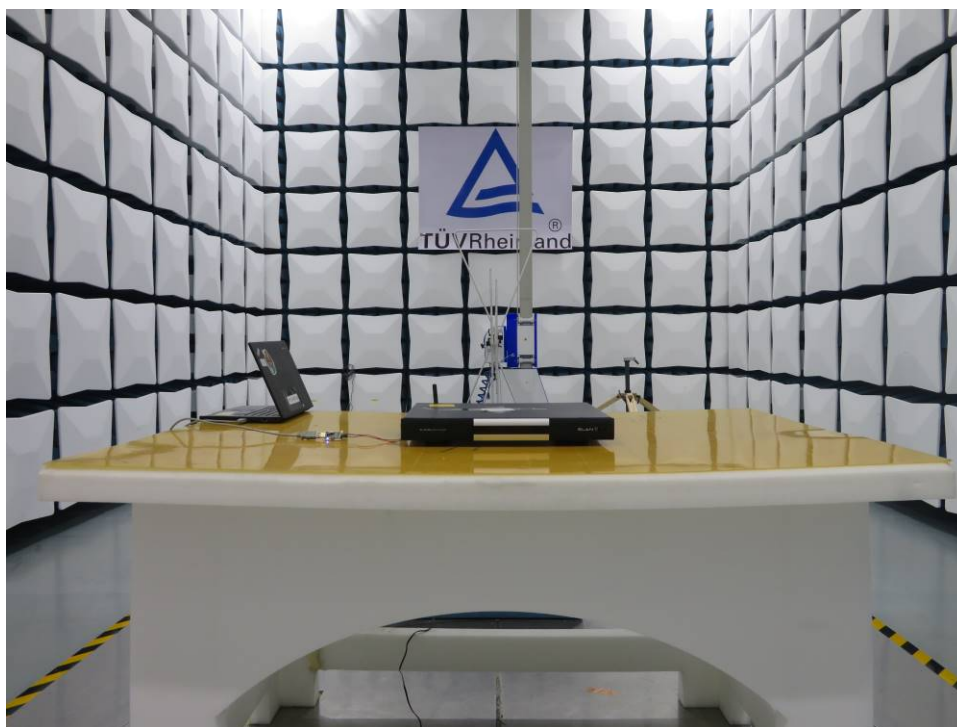

Appendix A: Photographs of the Test Set-Up

APPENDIX A: PHOTOGRAPHS OF THE TEST SET-UP	1
PHOTOGRAPH 1: SET-UP PHOTO FOR RADIATED SPURIOUS EMISSION, 30MHz - 1GHz	2
PHOTOGRAPH 2: SET-UP PHOTO FOR RADIATED SPURIOUS EMISSION, ABOVE 1GHz.....	2
PHOTOGRAPH 3: SET-UP PHOTO FOR CONDUCTED EMISSION ON AC MAINS	3

Photograph 1: Set-up photo for Radiated Spurious Emission, 30MHz - 1GHz

Photograph 2: Set-up photo for Radiated Spurious Emission, above 1GHz

Photograph 3: Set-up photo for Conducted Emission on AC Mains