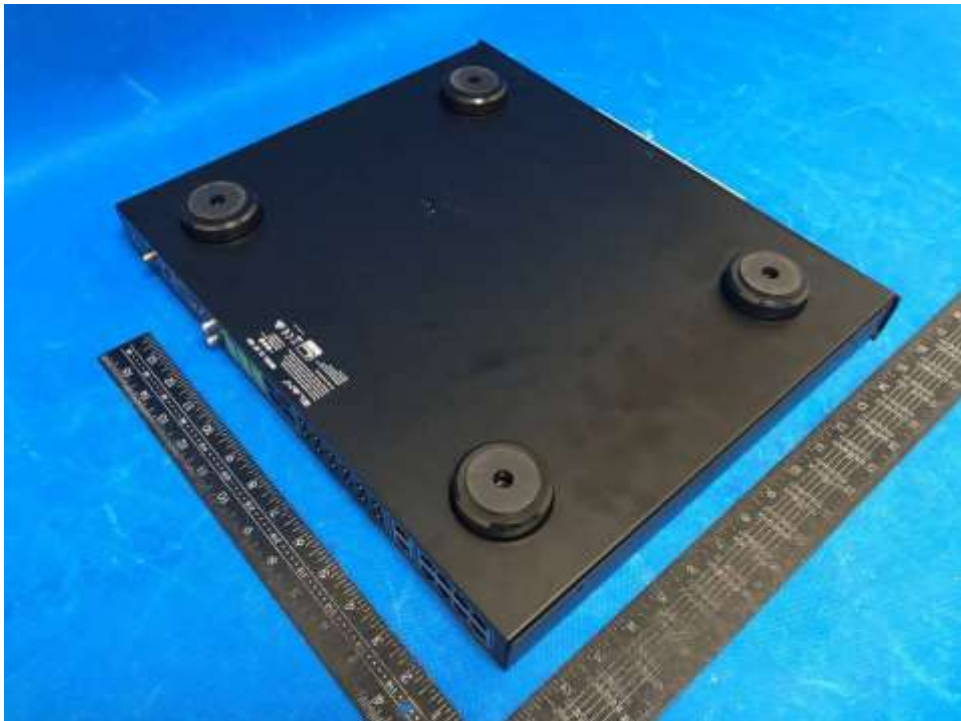

Product: System Controller

Type Designation: EL-SC-300

Figure 1. External view

Figure 2. External view

Product: System Controller

Type Designation: EL-SC-300

Figure 3. Terminal view

Figure 4. Terminal view