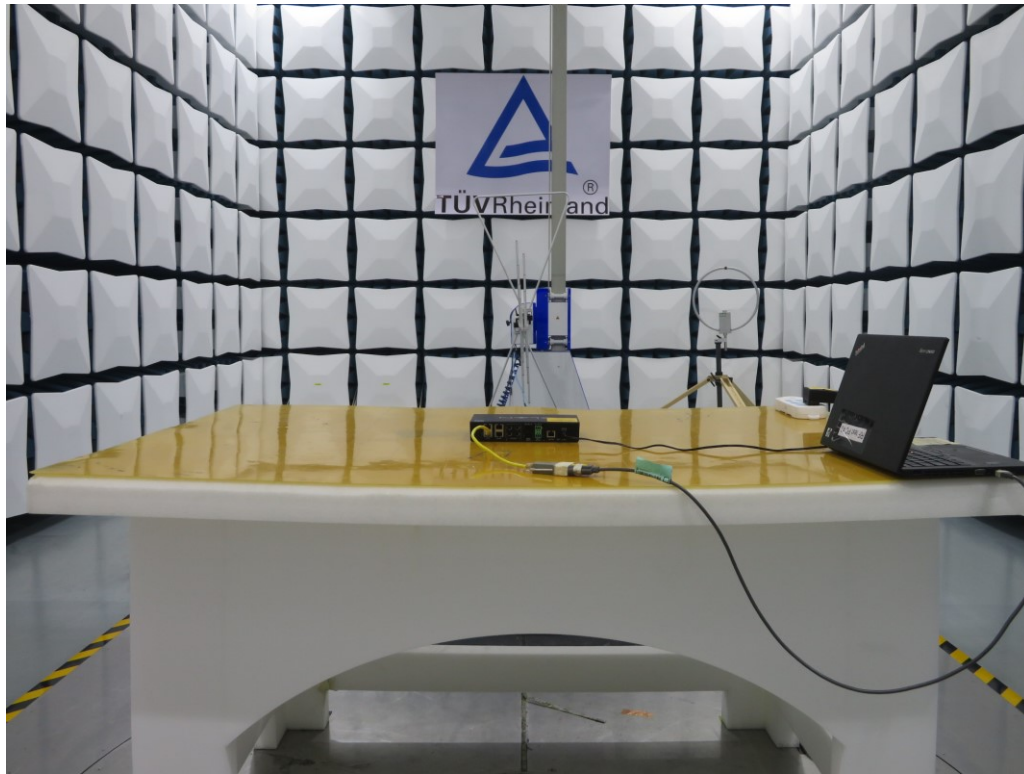

Appendix A: Photographs of the Test Set-Up

APPENDIX A: PHOTOGRAPHS OF THE TEST SET-UP	1
PHOTOGRAPH 1: SET-UP PHOTO FOR RADIATED SPURIOUS EMISSION, 30MHZ - 1GHZ.....	2
PHOTOGRAPH 2: SET-UP PHOTO FOR RADIATED SPURIOUS EMISSION, ABOVE 1GHZ	2
PHOTOGRAPH 3: SET-UP PHOTO FOR CONDUCTED EMISSION ON AC MAINS.....	3

Photograph 1: Set-up photo for Radiated Spurious Emission, 30MHz - 1GHz

Photograph 2: Set-up photo for Radiated Spurious Emission, above 1GHz

Photograph 3: Set-up photo for Conducted Emission on AC Mains