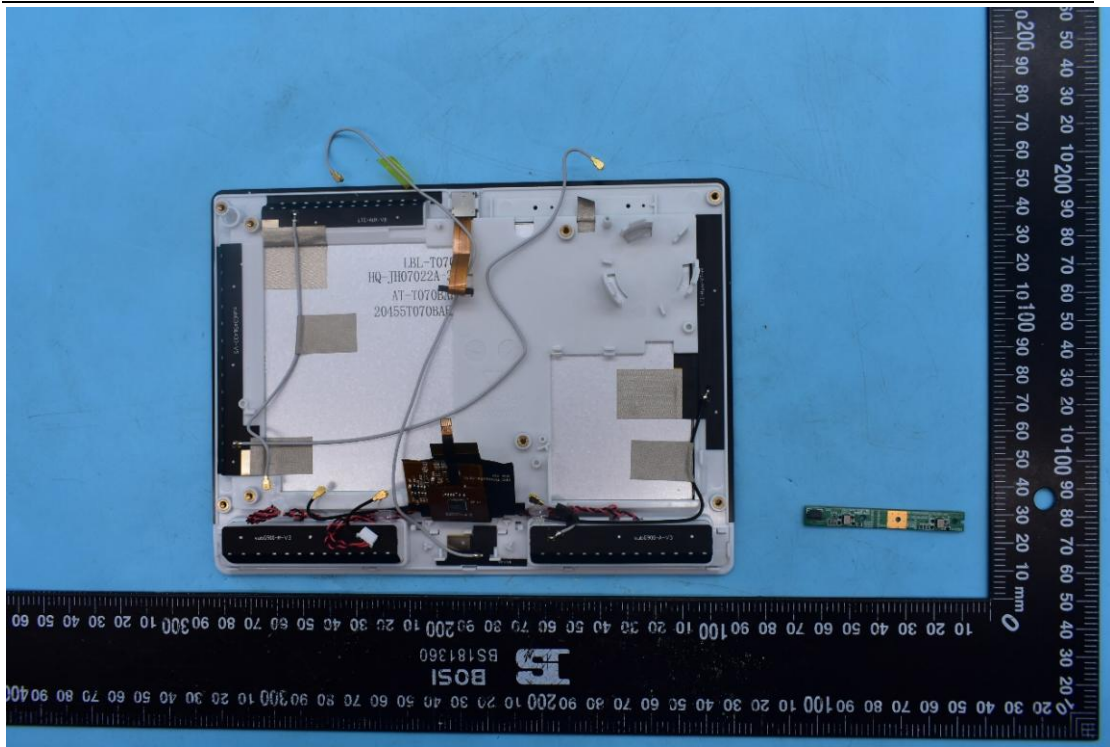

FCC ID:EF400219, IC:1078A-00219

Internal Photos

1. EUT uncover view

2. Antenna view