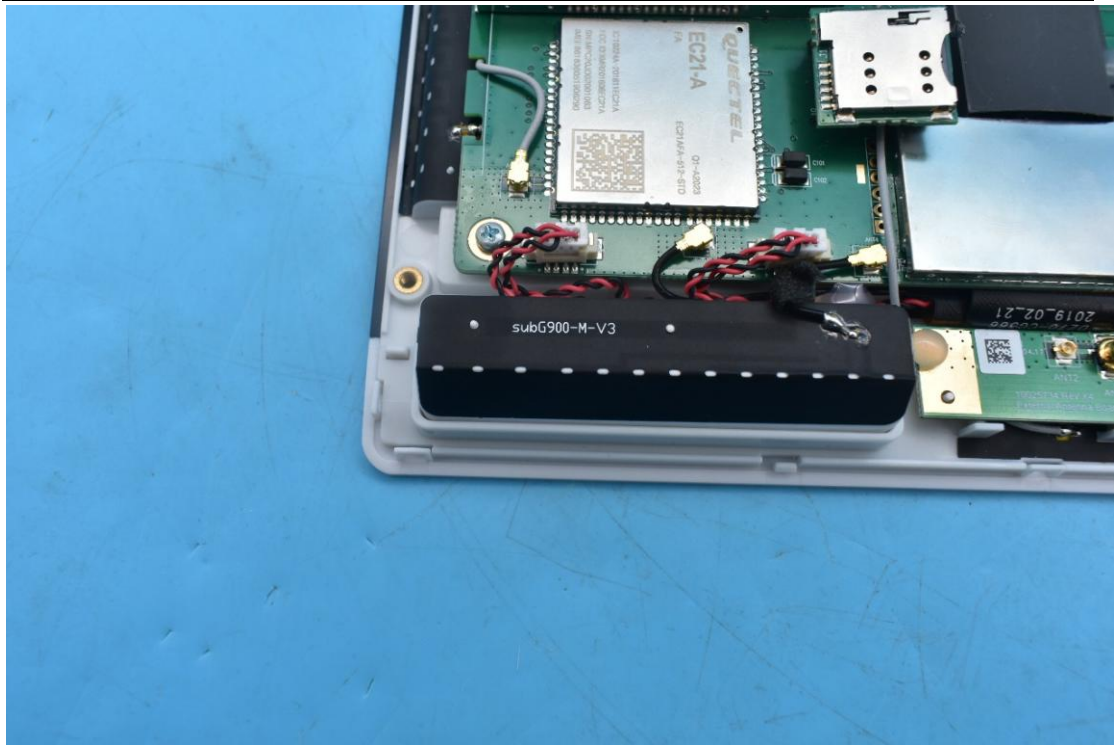

FCC ID:EF400219, IC:1078A-00219

Internal Photos

1. EUT uncover view

2. Antenna view