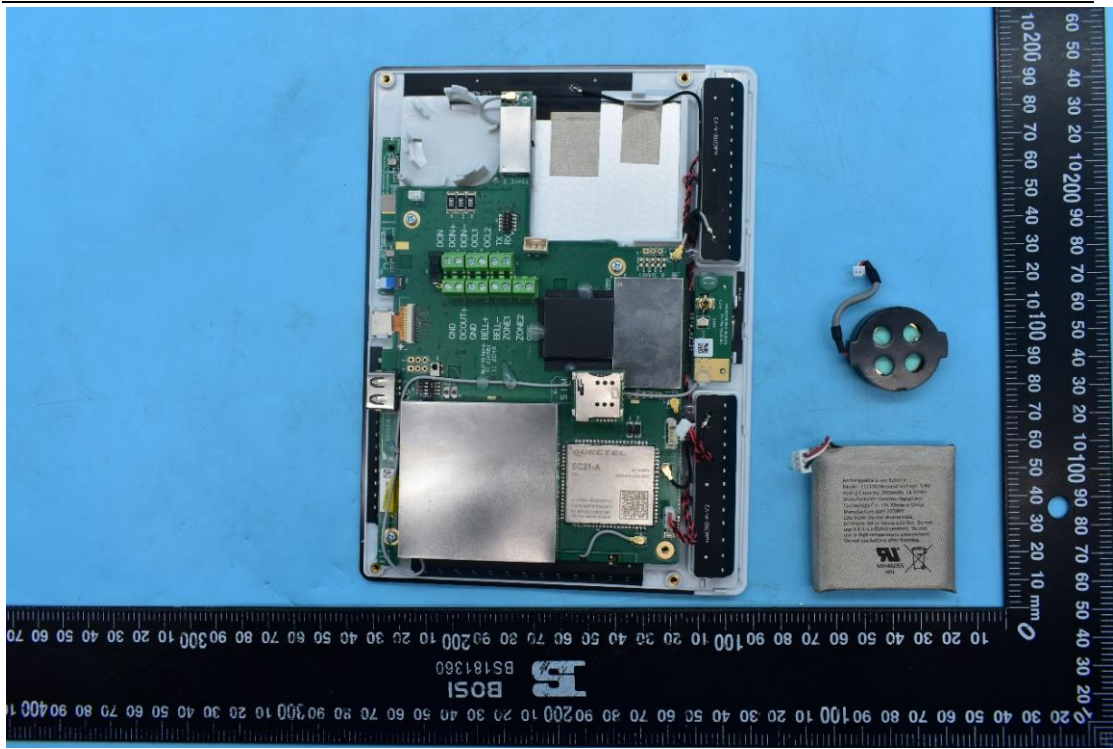

FCC ID:EF400219, IC:1078A-00219

Internal Photos

1. EUT uncover view

2. Antenna view