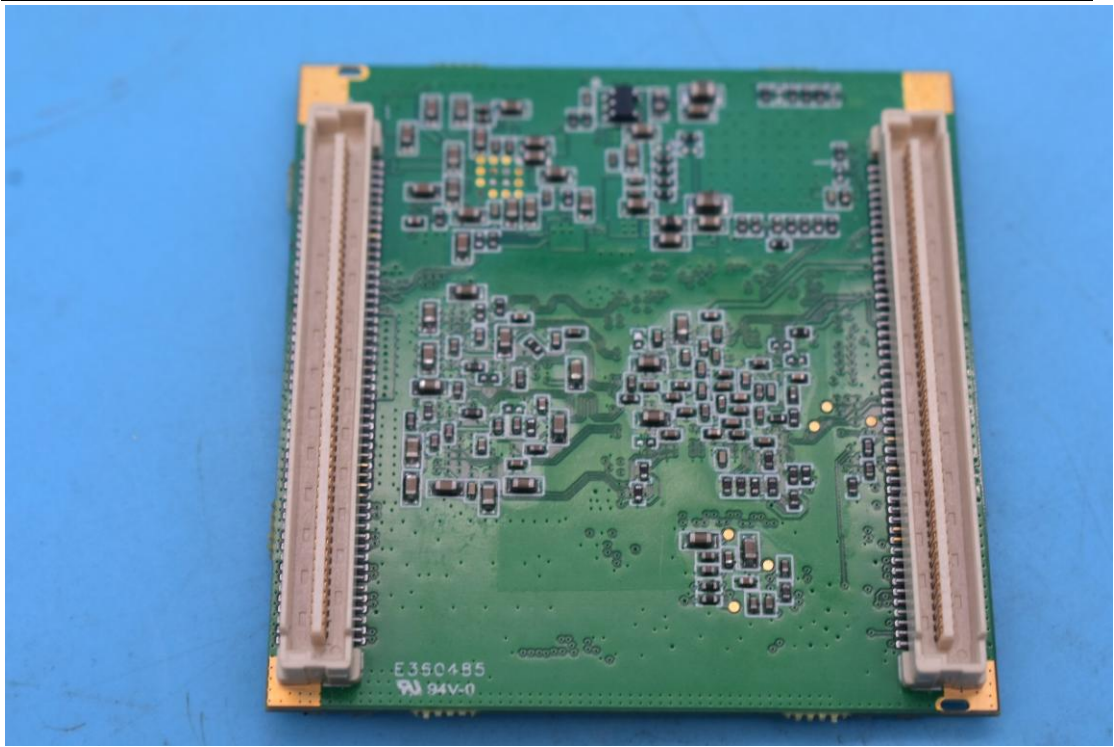

FCC ID:EF400219, IC:1078A-00219

Internal Photos

1. EUT uncover view

2. Antenna view