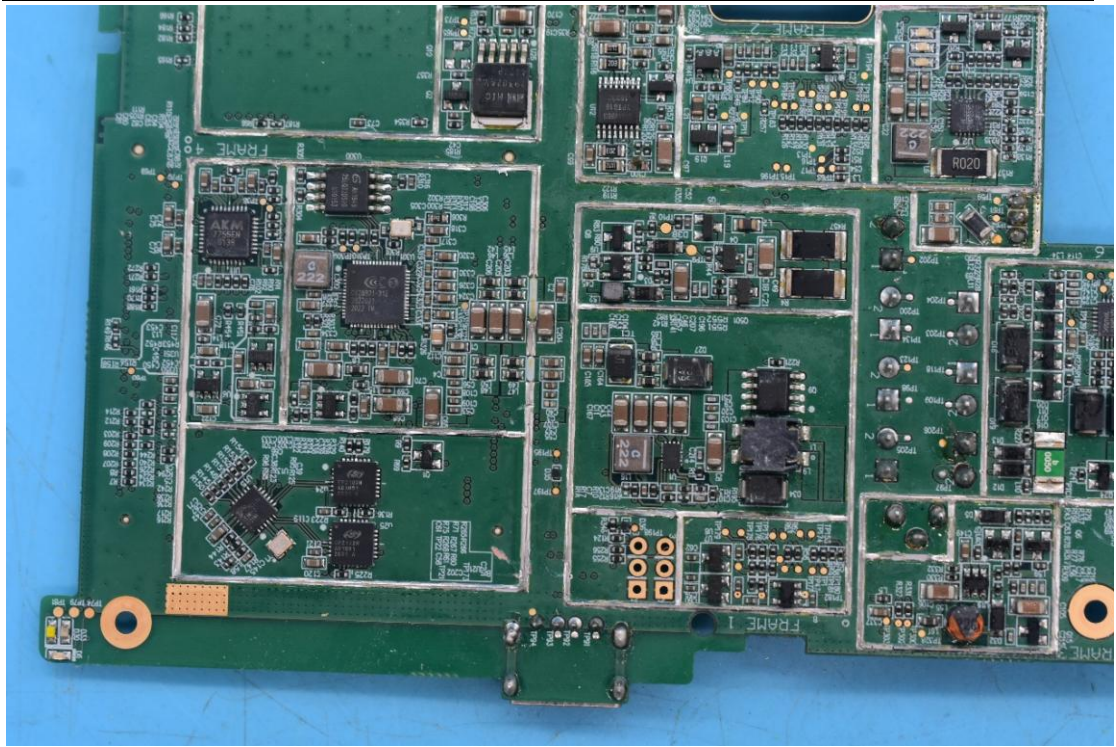

FCC ID:EF400219, IC:1078A-00219

Internal Photos

1. EUT uncover view

2. Antenna view