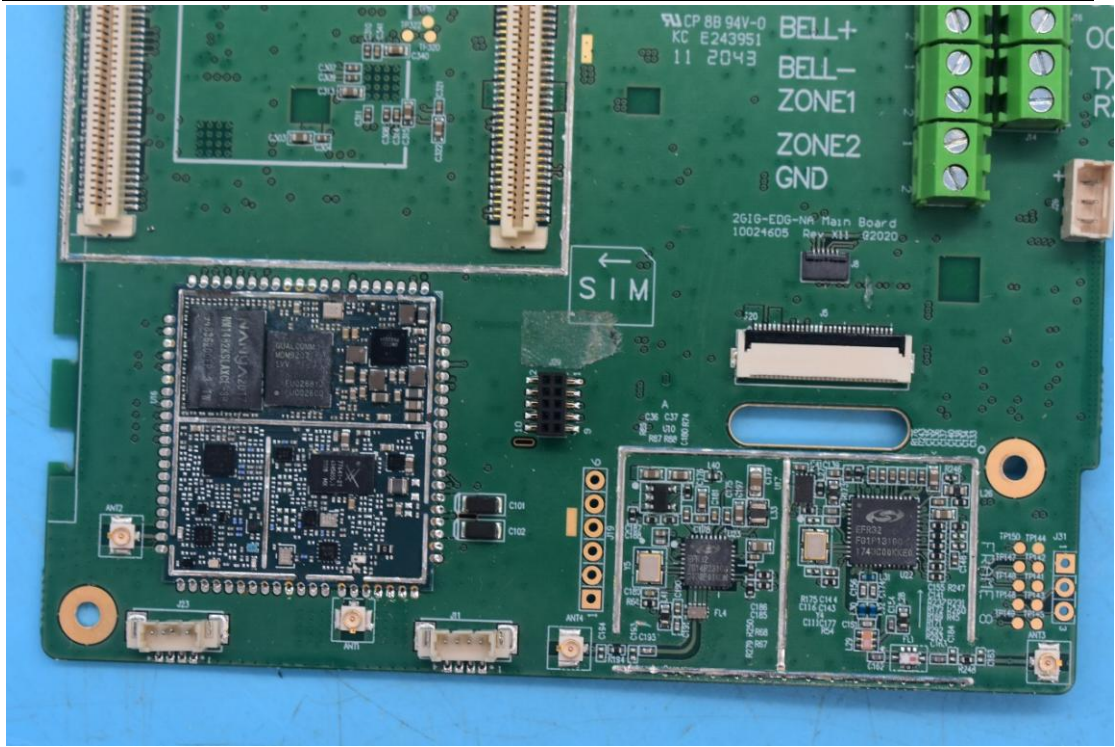

FCC ID:EF400219, IC:1078A-00219

Internal Photos

1. EUT uncover view

2. Antenna view