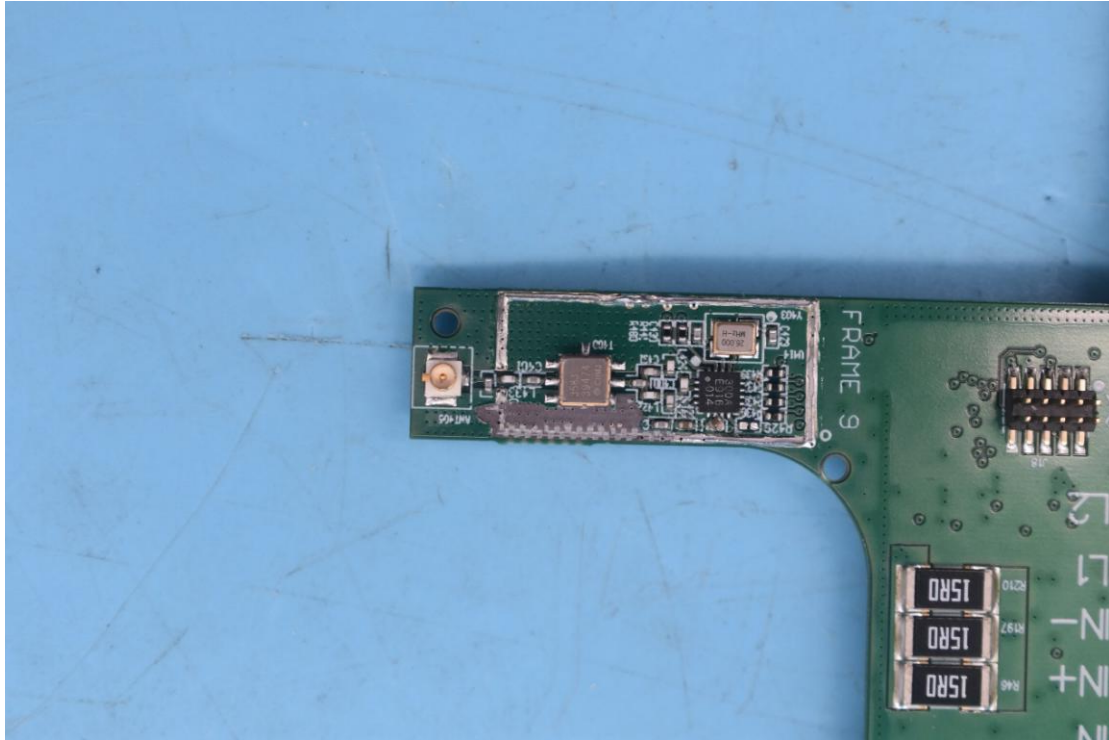

FCC ID:EF400219, IC:1078A-00219

Internal Photos

1. EUT uncover view

2. Antenna view