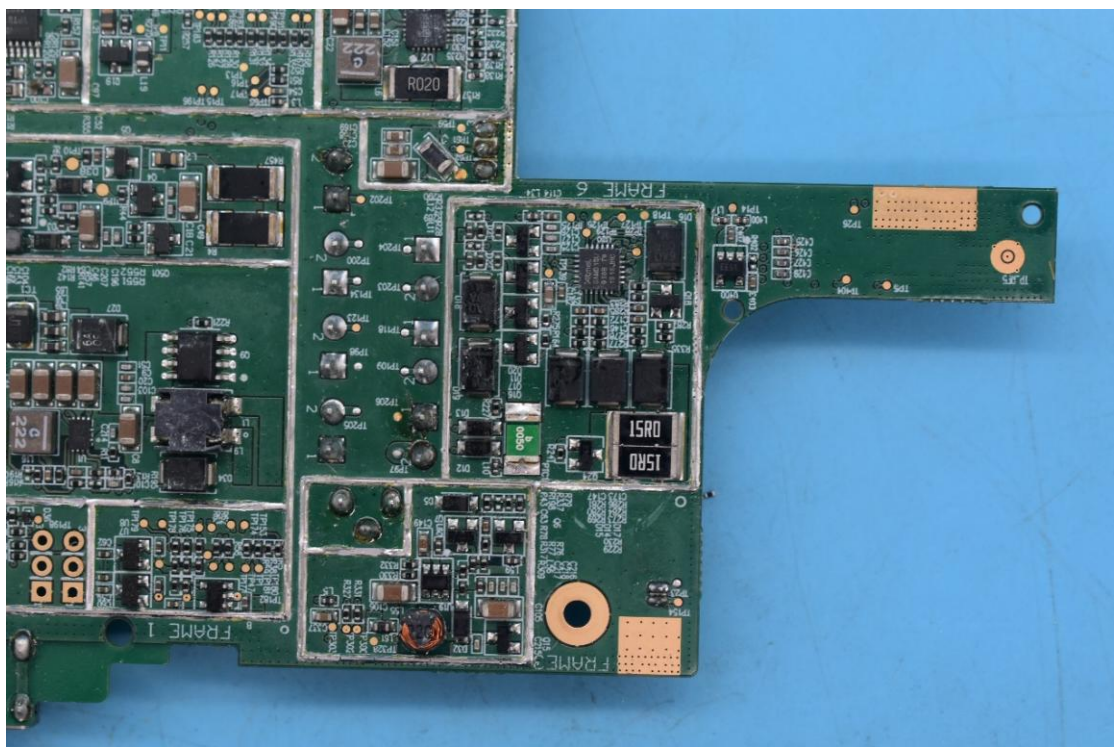

FCC ID:EF400219, IC:1078A-00219

Internal Photos

1. EUT uncover view

2. Antenna view