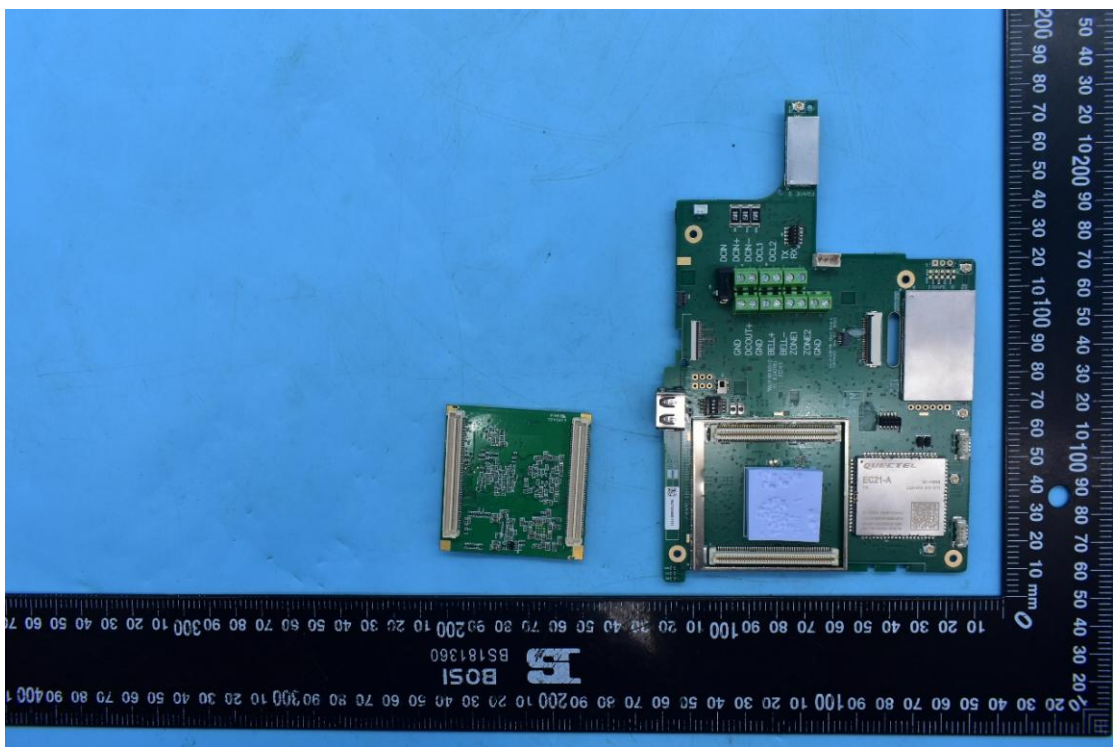

FCC ID:EF400219, IC:1078A-00219

Internal Photos

1. EUT uncover view

2. Antenna view