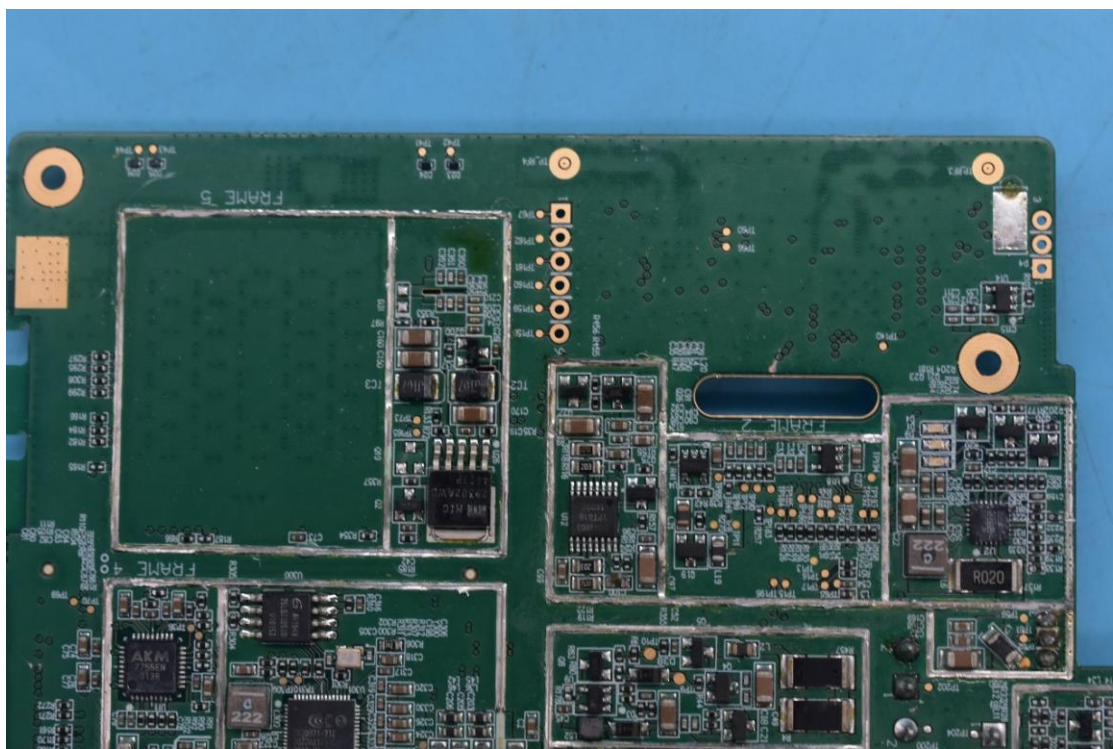

FCC ID:EF400219, IC:1078A-00219

Internal Photos

1. EUT uncover view

2. Antenna view