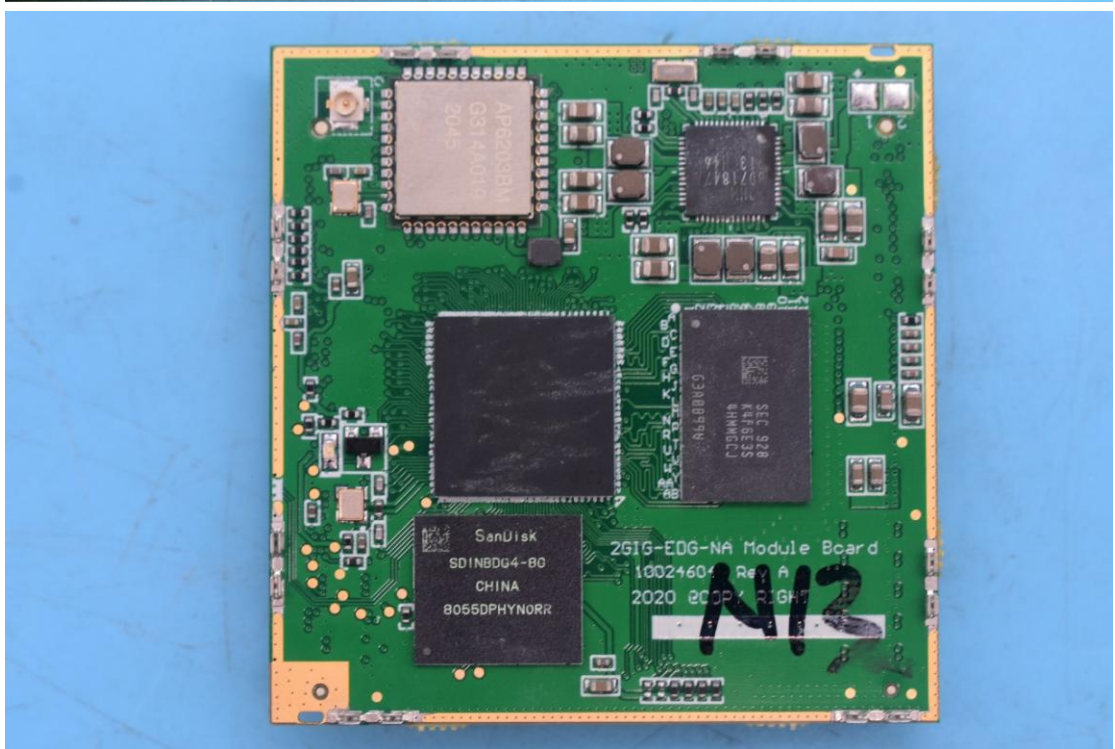

FCC ID:EF400219, IC:1078A-00219

Internal Photos

1. EUT uncover view

2. Antenna view