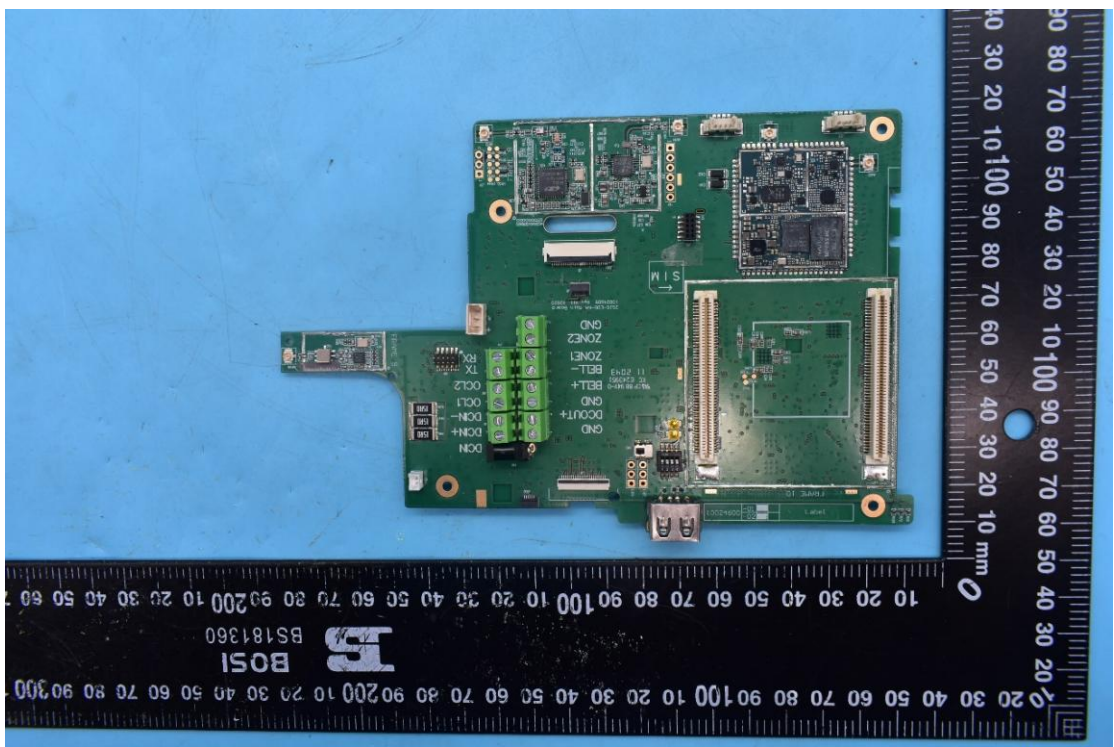

FCC ID:EF400219, IC:1078A-00219

Internal Photos

1. EUT uncover view

2. Antenna view