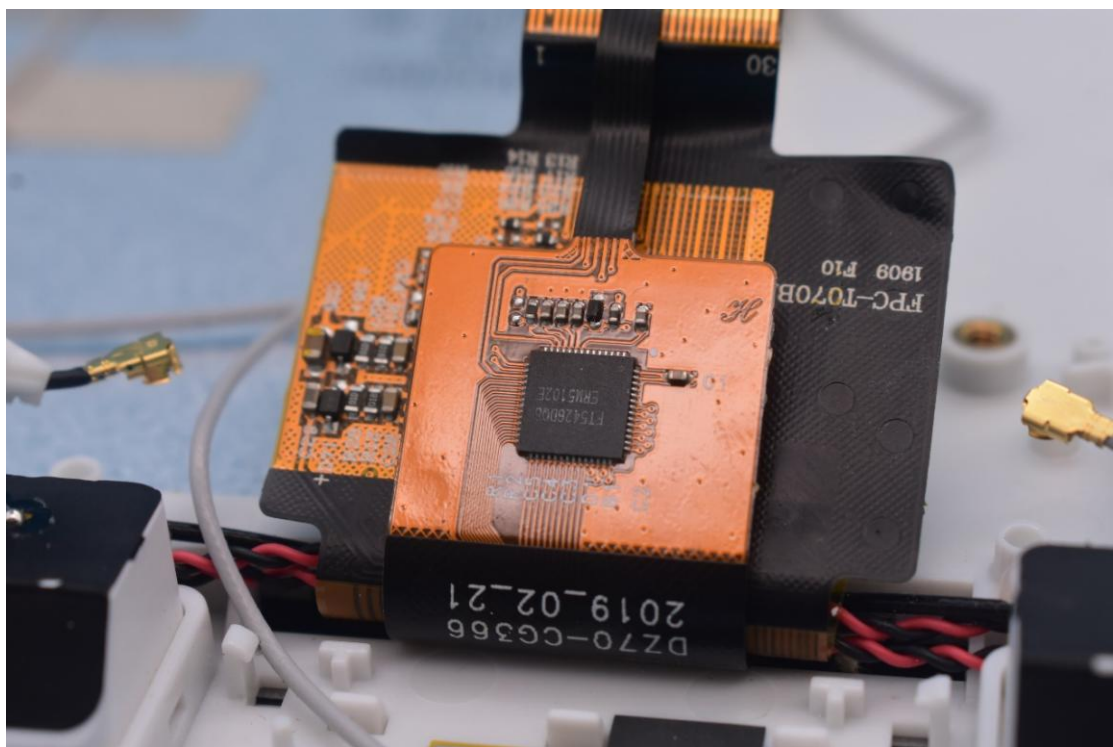

FCC ID:EF400219, IC:1078A-00219

Internal Photos

1. EUT uncover view

2. Antenna view