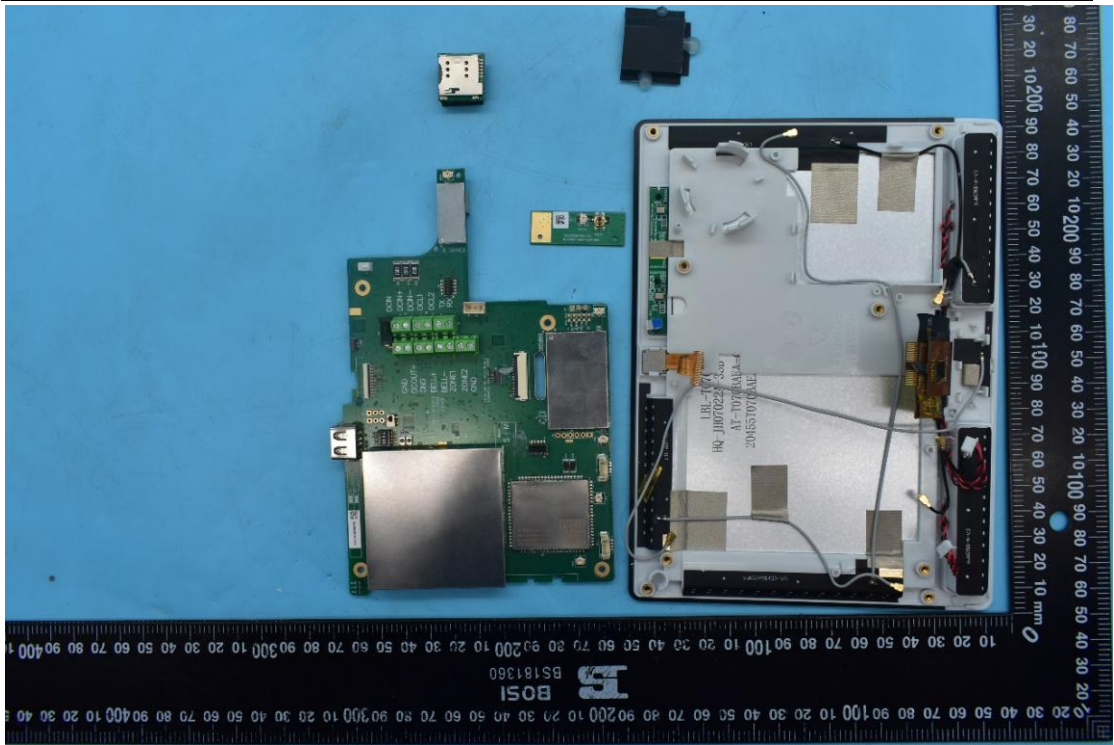

FCC ID:EF400219, IC:1078A-00219

Internal Photos

1. EUT uncover view

2. Antenna view