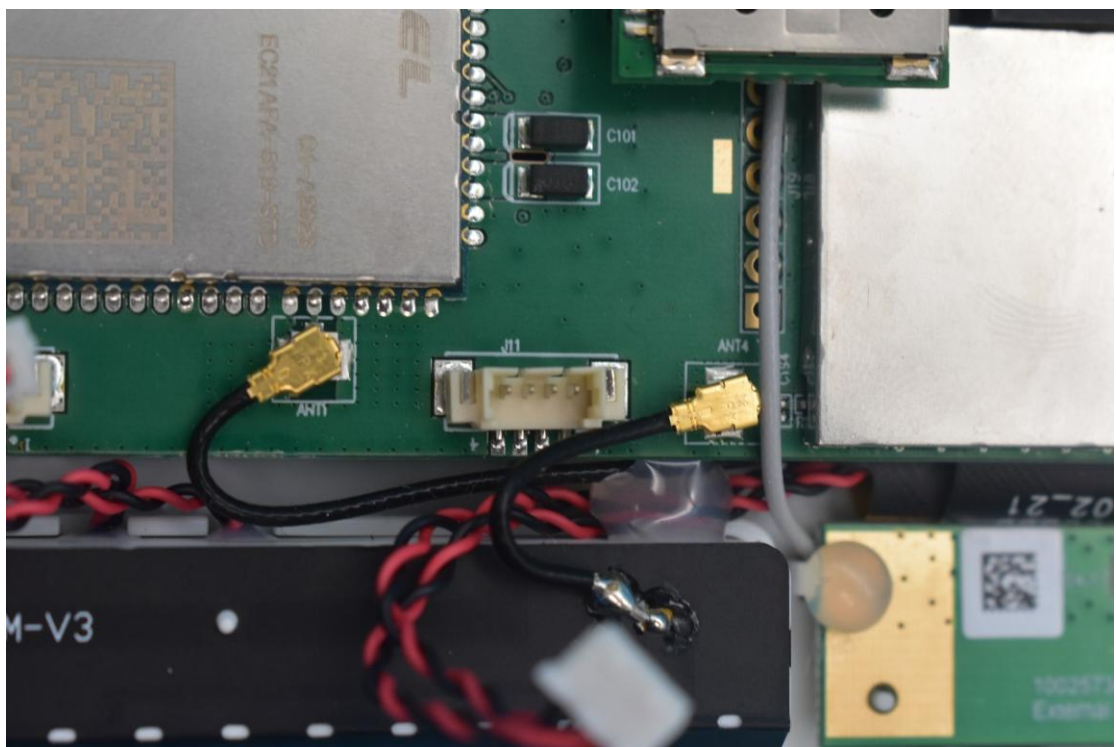

FCC ID:EF400219, IC:1078A-00219

Internal Photos

1. EUT uncover view

2. Antenna view