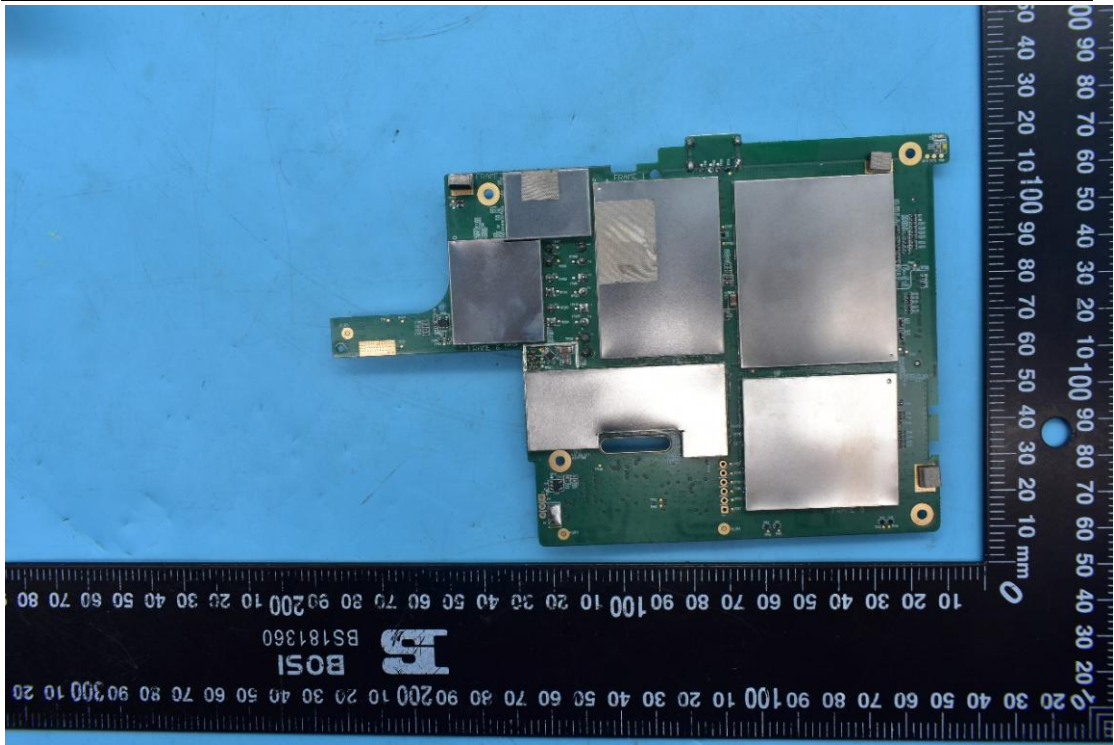

FCC ID:EF400219, IC:1078A-00219

Internal Photos

1. EUT uncover view

2. Antenna view