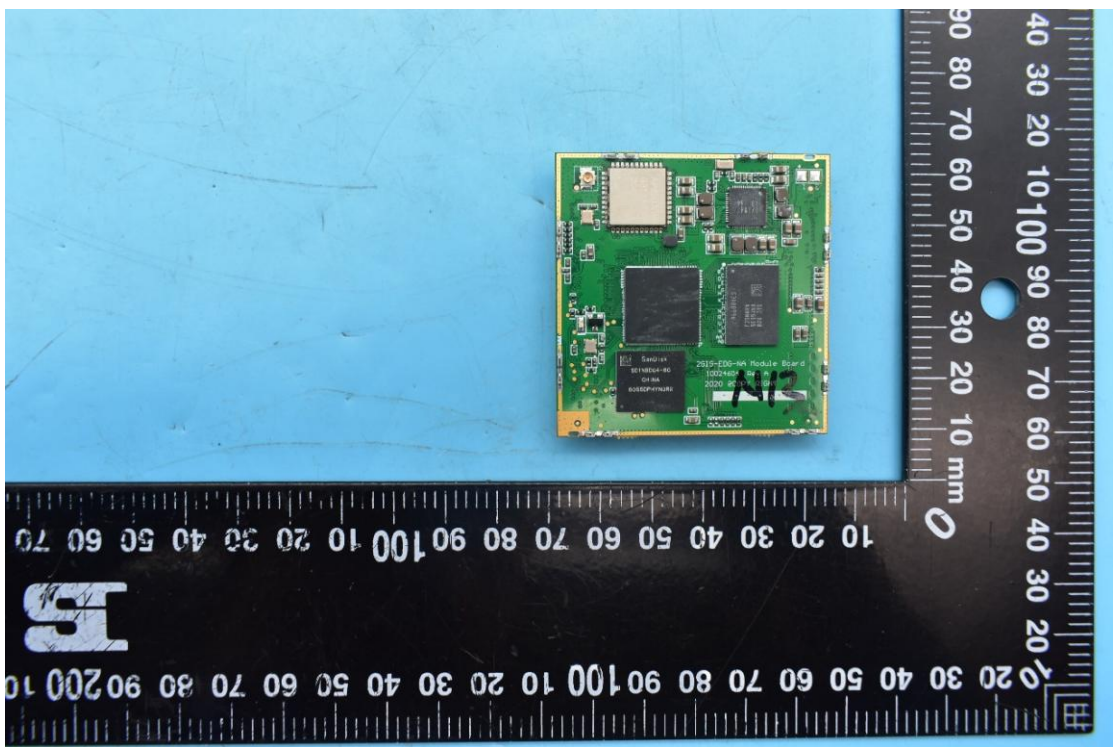

FCC ID:EF400219, IC:1078A-00219

Internal Photos

1. EUT uncover view

2. Antenna view