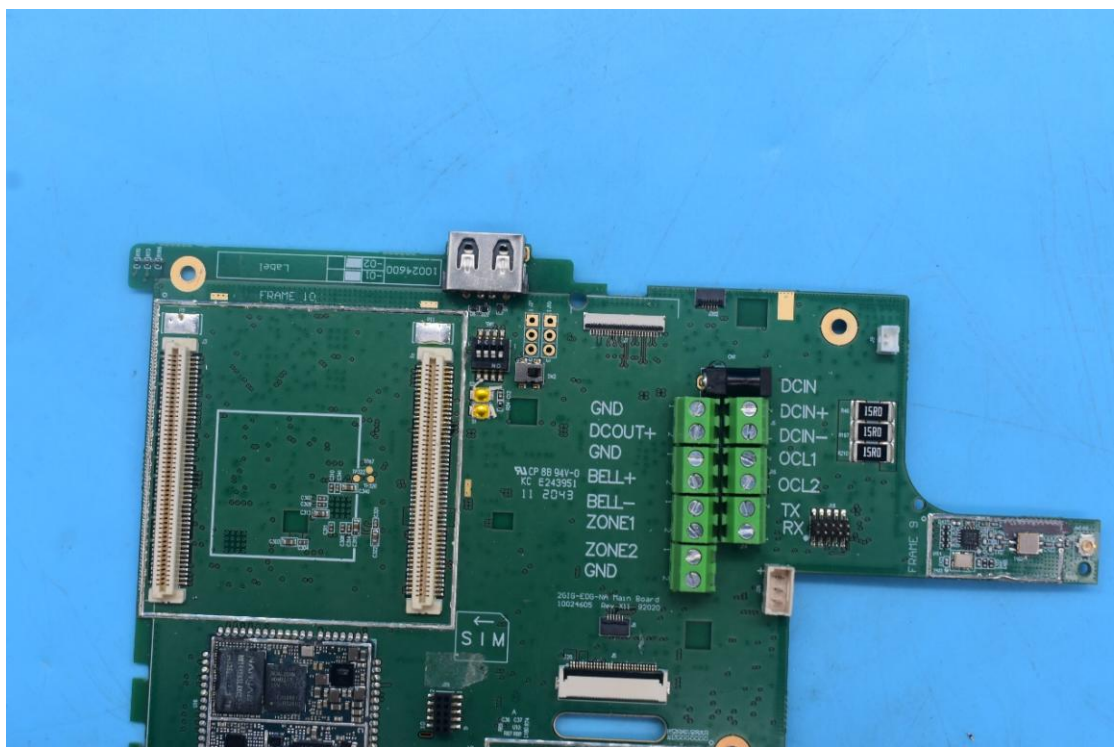

FCC ID:EF400219, IC:1078A-00219

Internal Photos

1. EUT uncover view

2. Antenna view