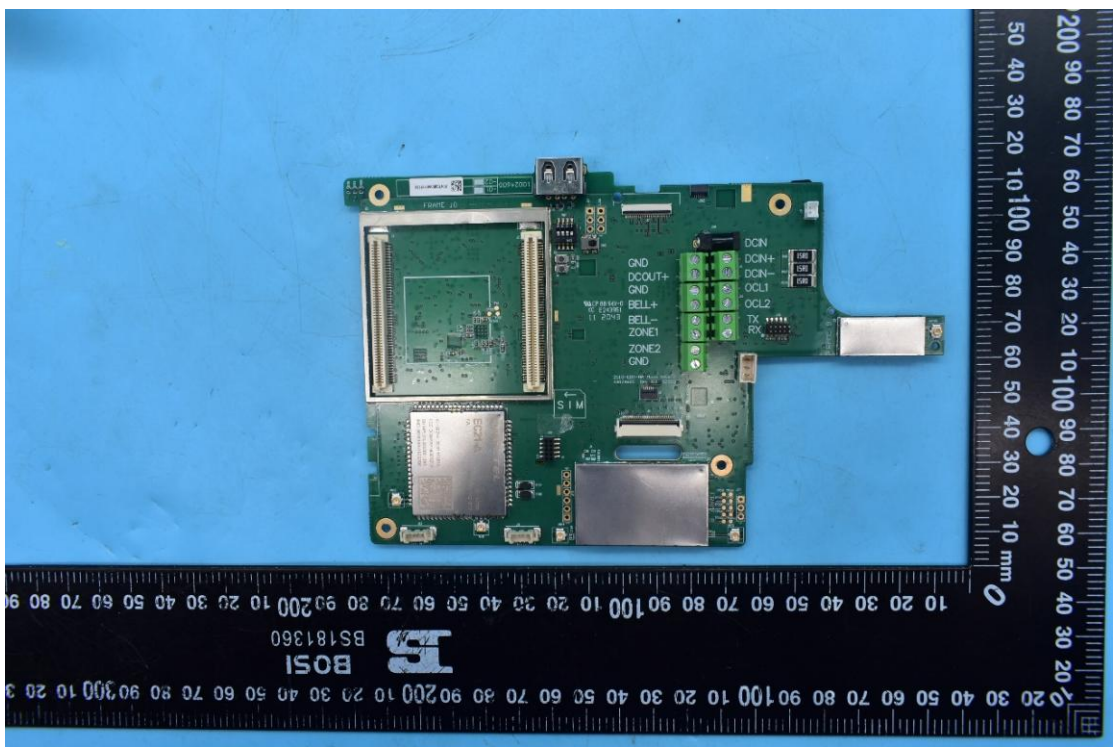

FCC ID:EF400219, IC:1078A-00219

Internal Photos

1. EUT uncover view

2. Antenna view