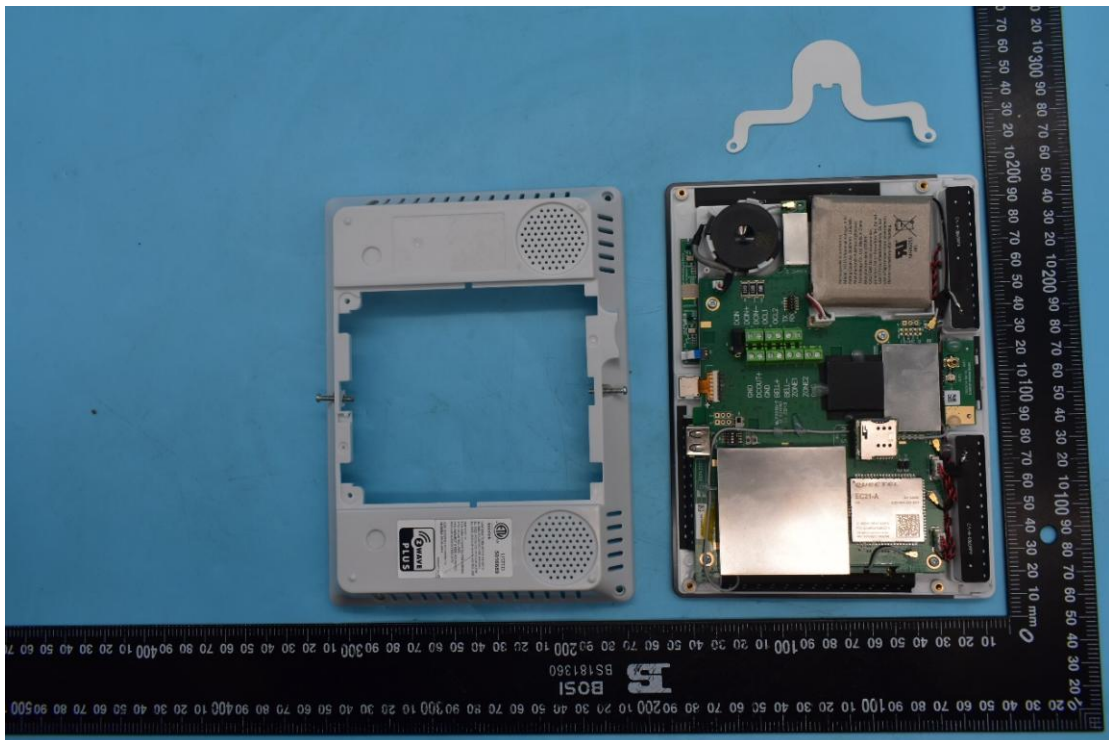

FCC ID:EF400219, IC:1078A-00219

Internal Photos

1. EUT uncover view

2. Antenna view