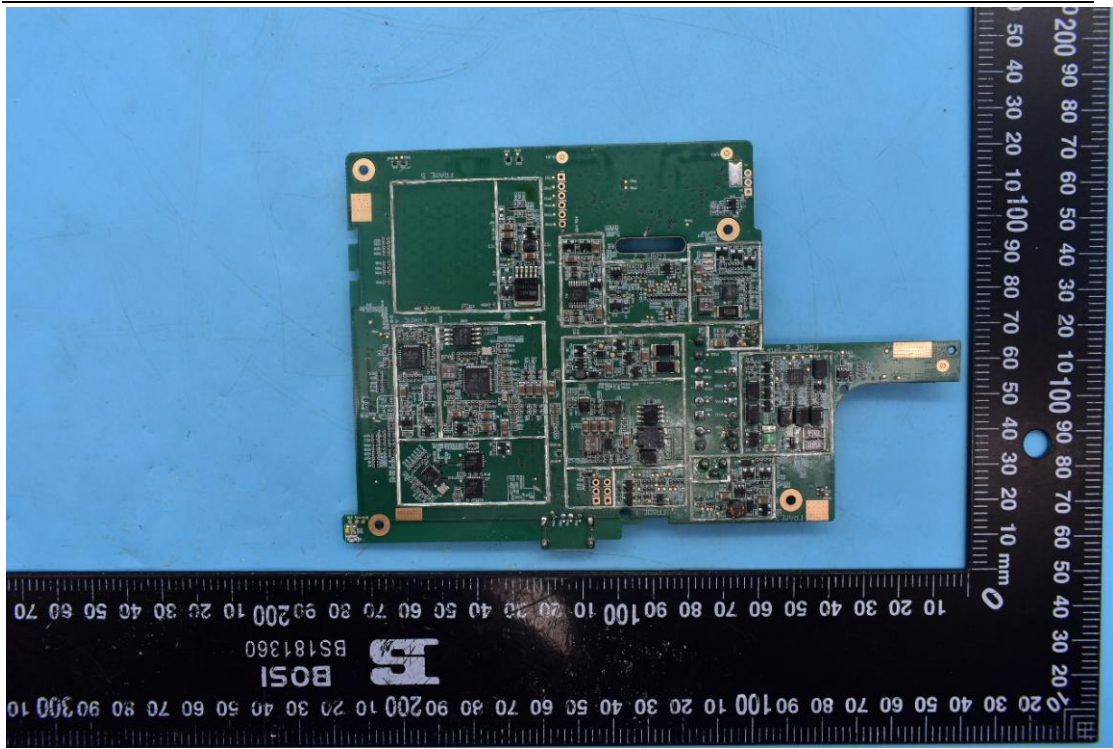

FCC ID:EF400219, IC:1078A-00219

Internal Photos

1. EUT uncover view

2. Antenna view