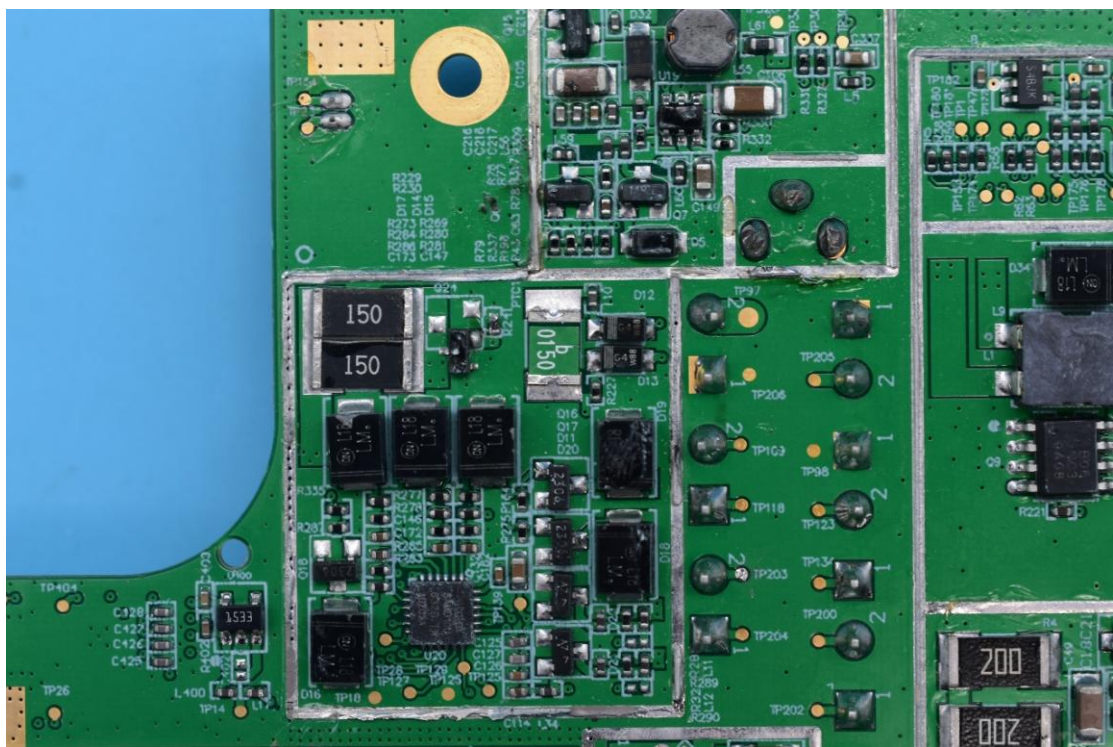

FCC ID:EF400217

IC:1078A-00217

Internal Photos

1. EUT uncover view

2. Antenna view