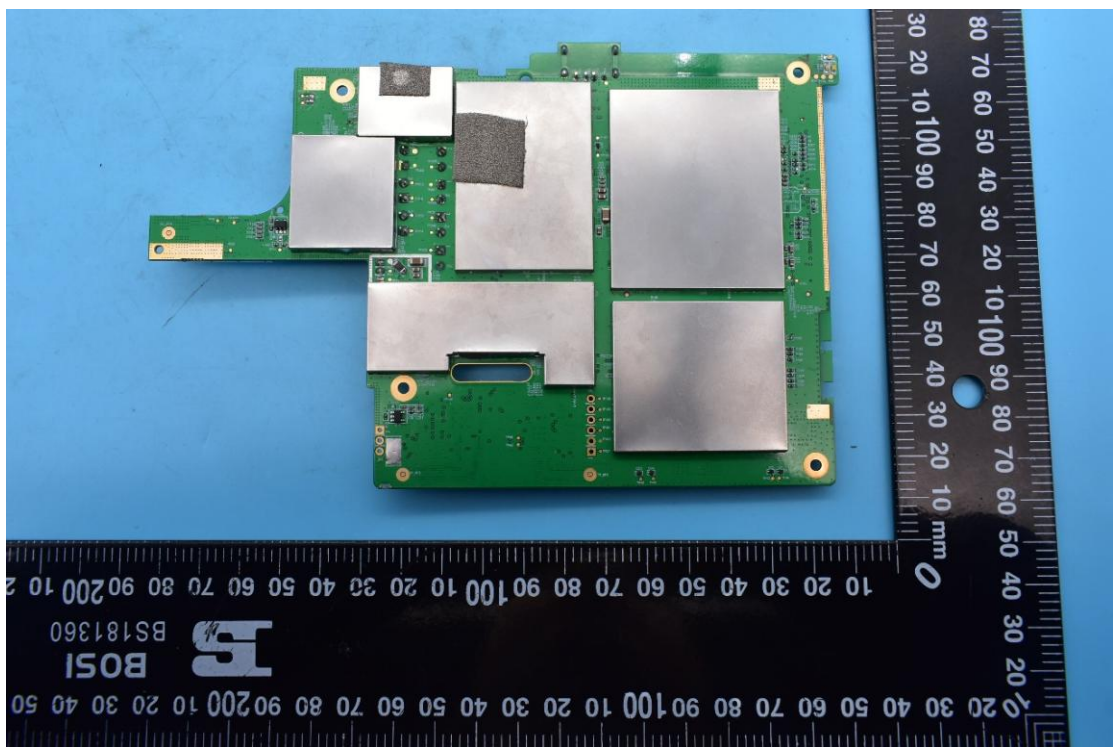

FCC ID:EF400217

IC:1078A-00217

Internal Photos

1. EUT uncover view

2. Antenna view