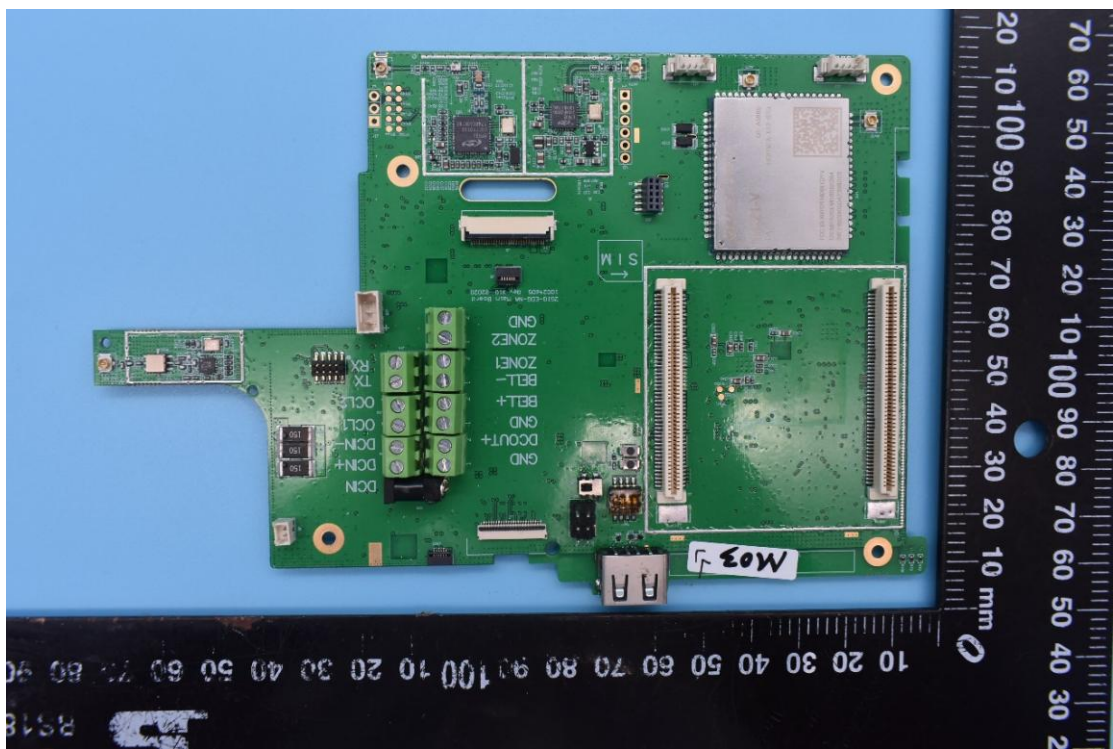

FCC ID:EF400217

IC:1078A-00217

Internal Photos

1. EUT uncover view

2. Antenna view