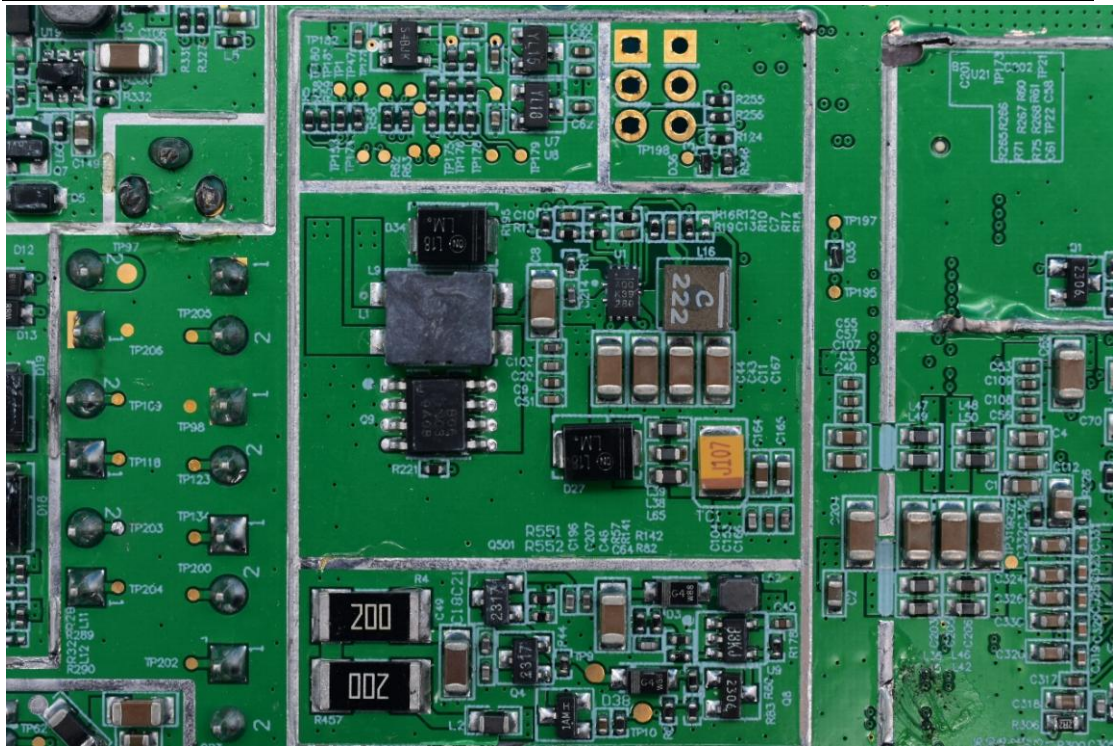

FCC ID:EF400217

IC:1078A-00217

Internal Photos

1. EUT uncover view

2. Antenna view