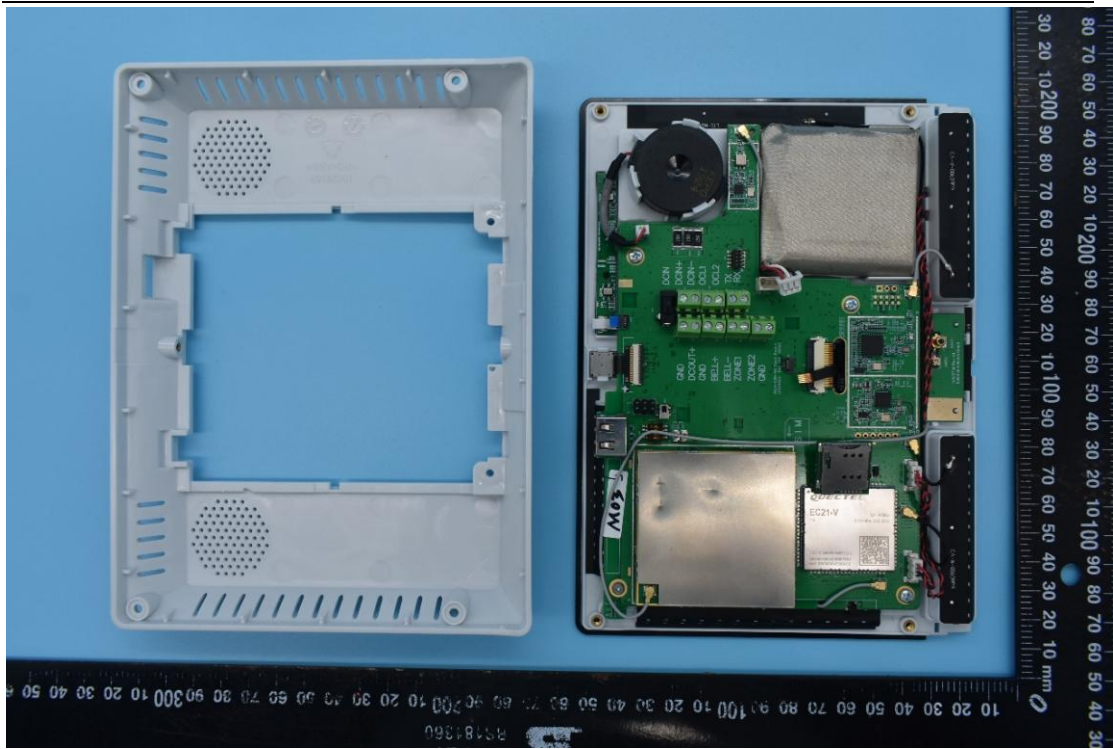

FCC ID:EF400217

IC:1078A-00217

Internal Photos

1. EUT uncover view

2. Antenna view