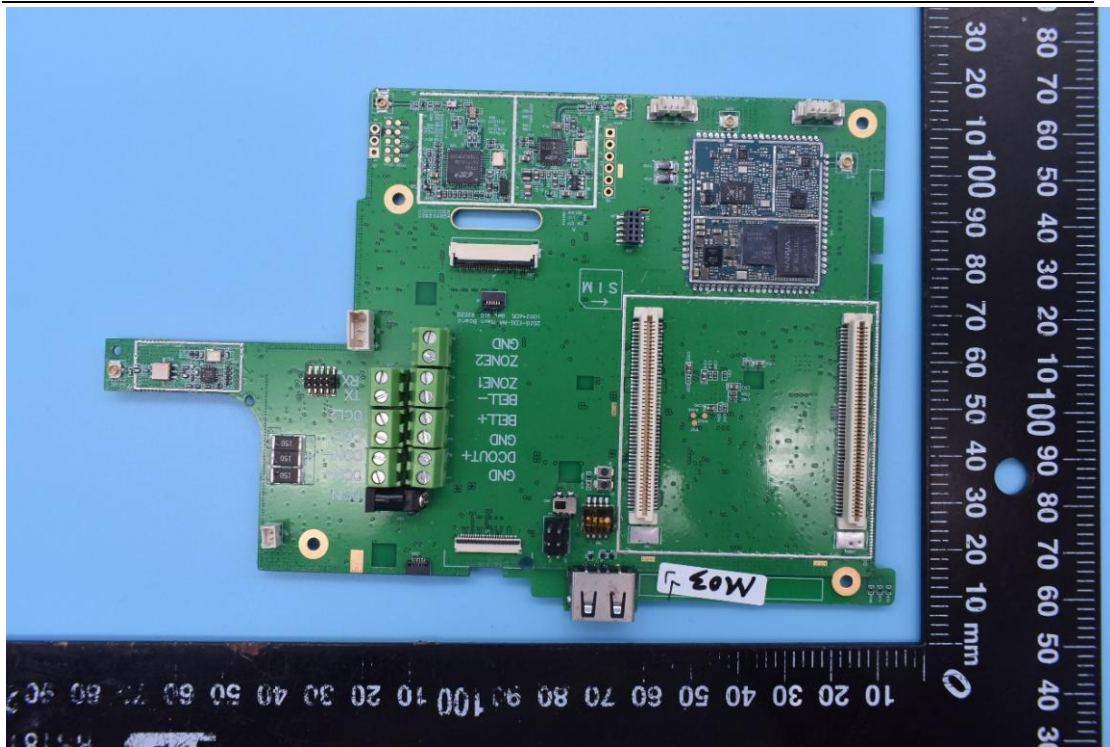

FCC ID:EF400217

IC:1078A-00217

Internal Photos

1. EUT uncover view

2. Antenna view