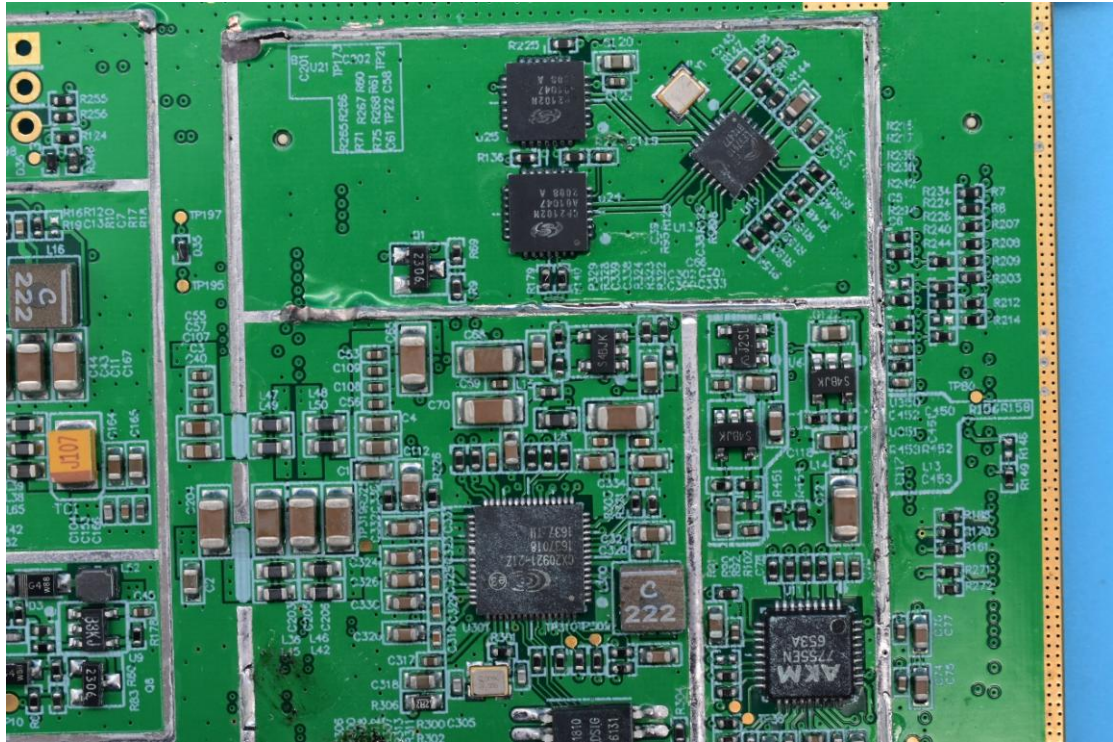

FCC ID:EF400217

IC:1078A-00217

Internal Photos

1. EUT uncover view

2. Antenna view