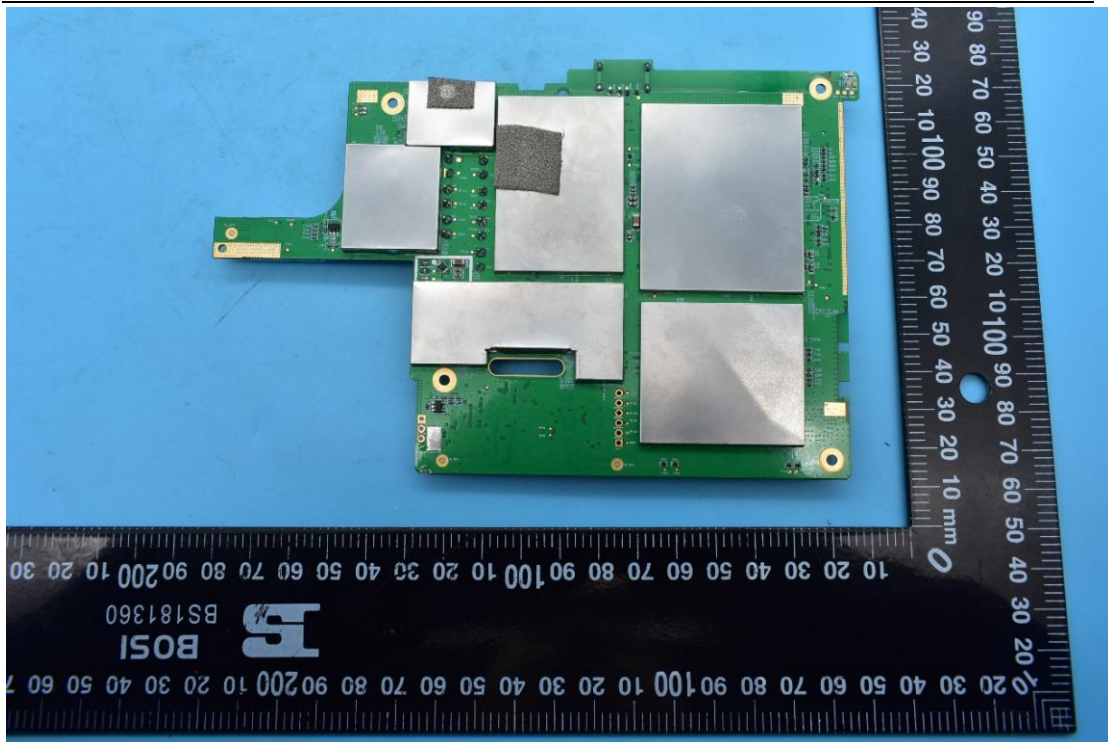

FCC ID:EF400217

IC:1078A-00217

Internal Photos

1. EUT uncover view

2. Antenna view