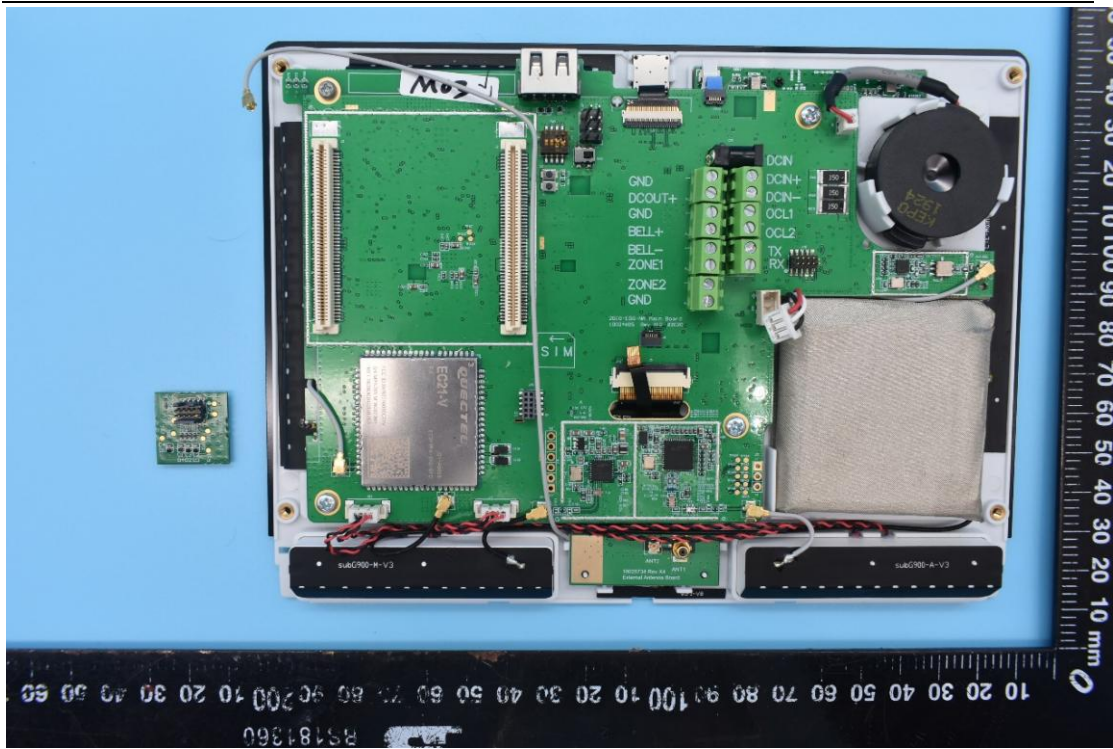

FCC ID:EF400217

IC:1078A-00217

Internal Photos

1. EUT uncover view

2. Antenna view