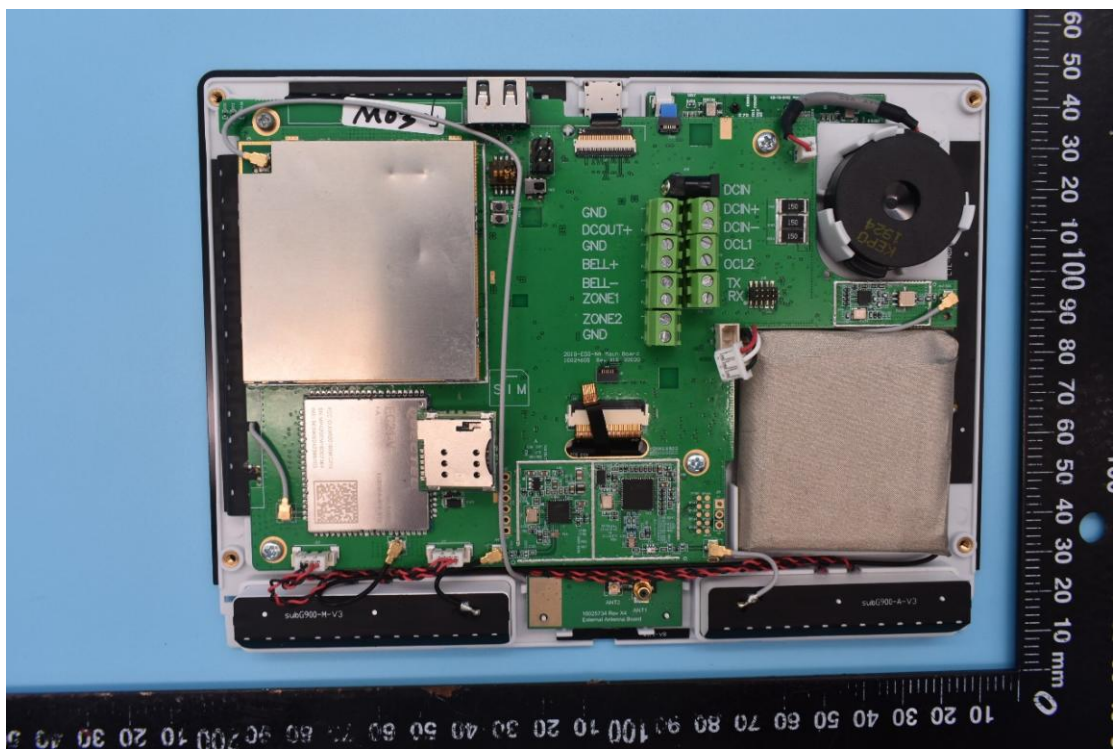

FCC ID:EF400217

IC:1078A-00217

Internal Photos

1. EUT uncover view

2. Antenna view