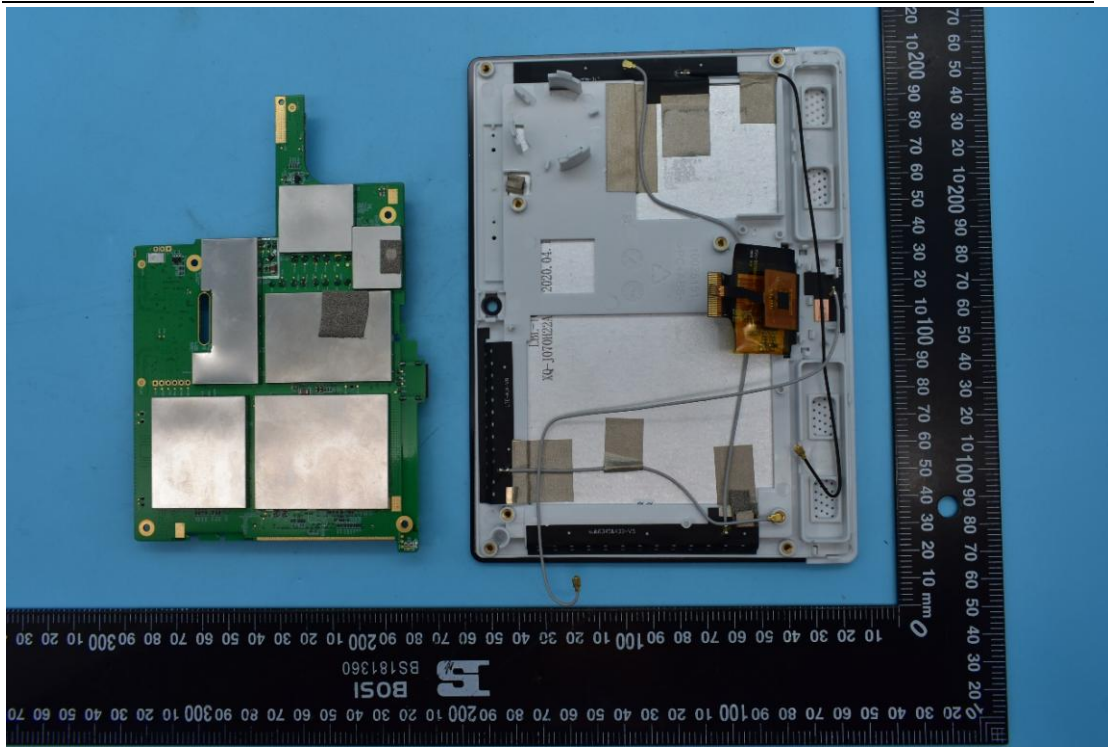

FCC ID:EF400217

IC:1078A-00217

Internal Photos

1. EUT uncover view

2. Antenna view