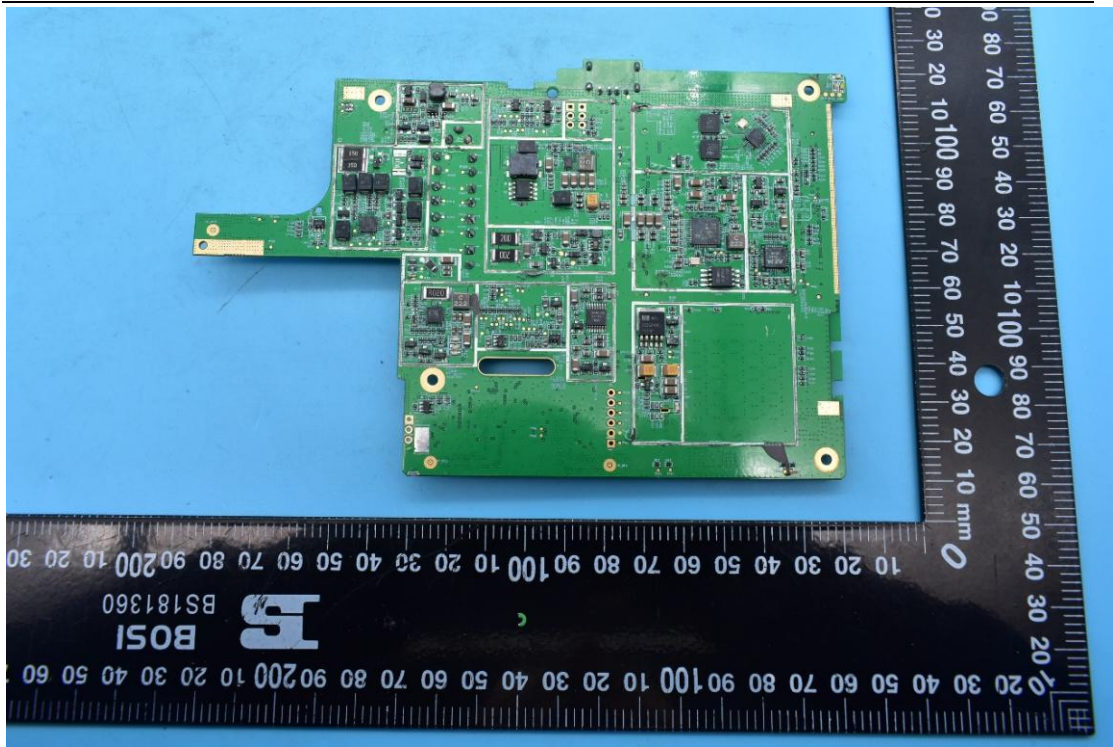

FCC ID:EF400217

IC:1078A-00217

Internal Photos

1. EUT uncover view

2. Antenna view