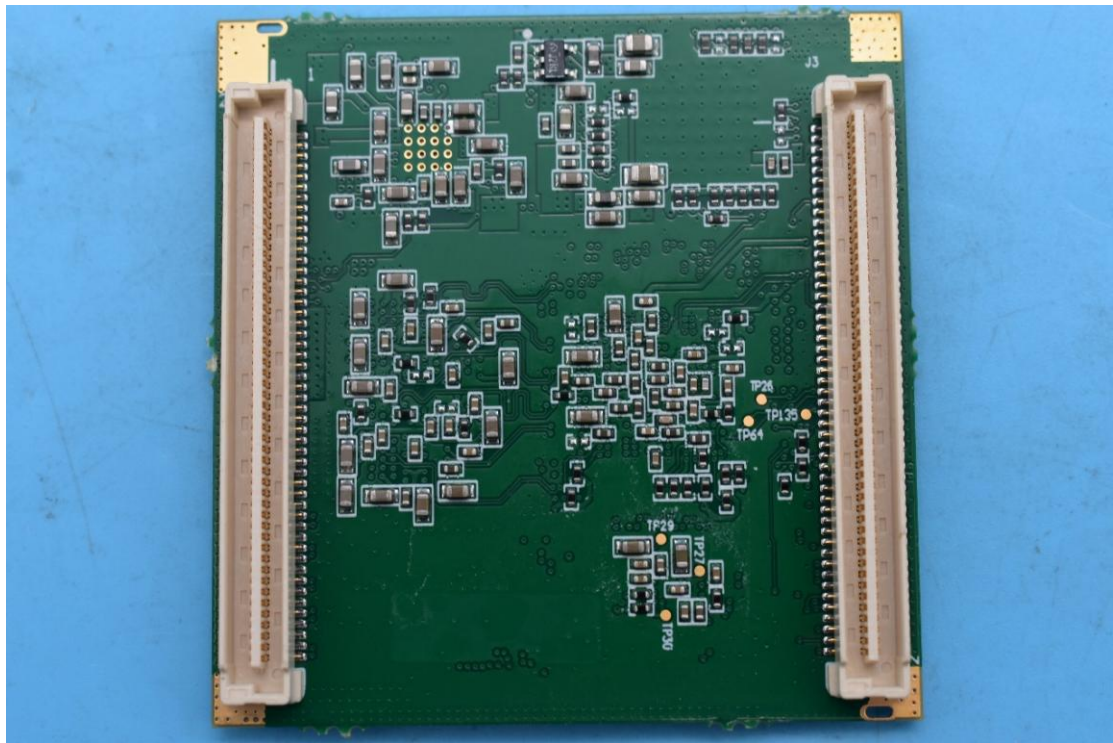

FCC ID:EF400217

IC:1078A-00217

Internal Photos

1. EUT uncover view

2. Antenna view