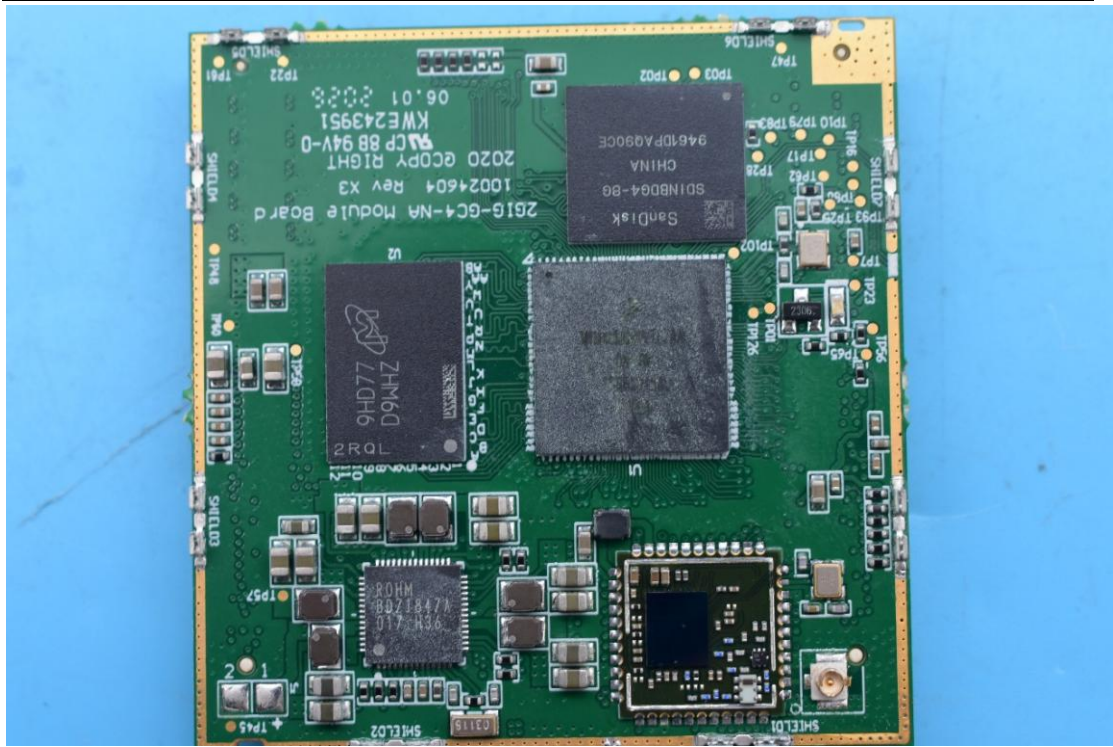

FCC ID:EF400217

IC:1078A-00217

Internal Photos

1. EUT uncover view

2. Antenna view