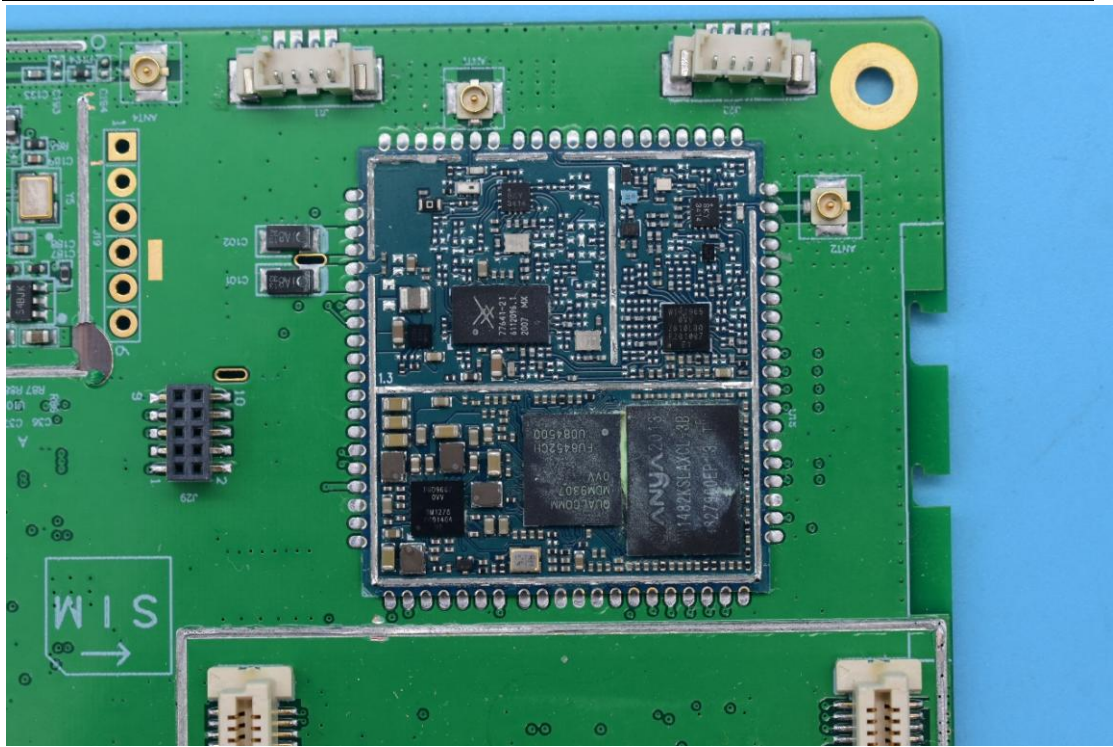

FCC ID:EF400217

IC:1078A-00217

Internal Photos

1. EUT uncover view

2. Antenna view