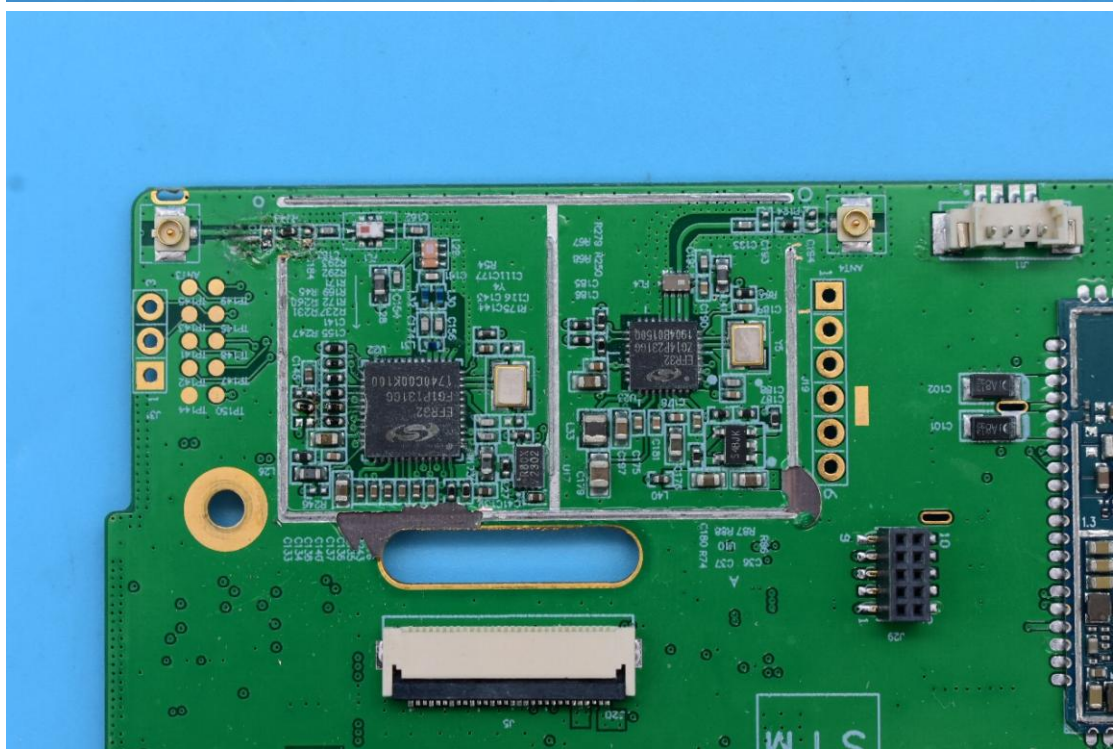

FCC ID:EF400217

IC:1078A-00217

Internal Photos

1. EUT uncover view

2. Antenna view