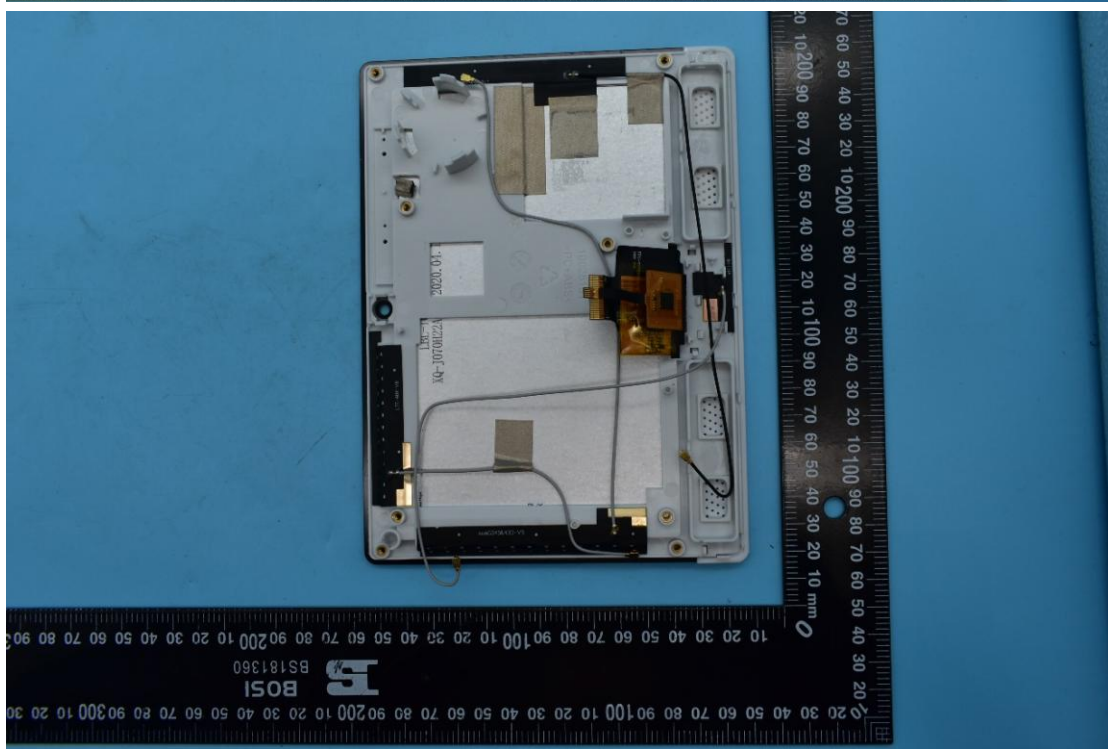

FCC ID:EF400217

IC:1078A-00217

Internal Photos

1. EUT uncover view

2. Antenna view