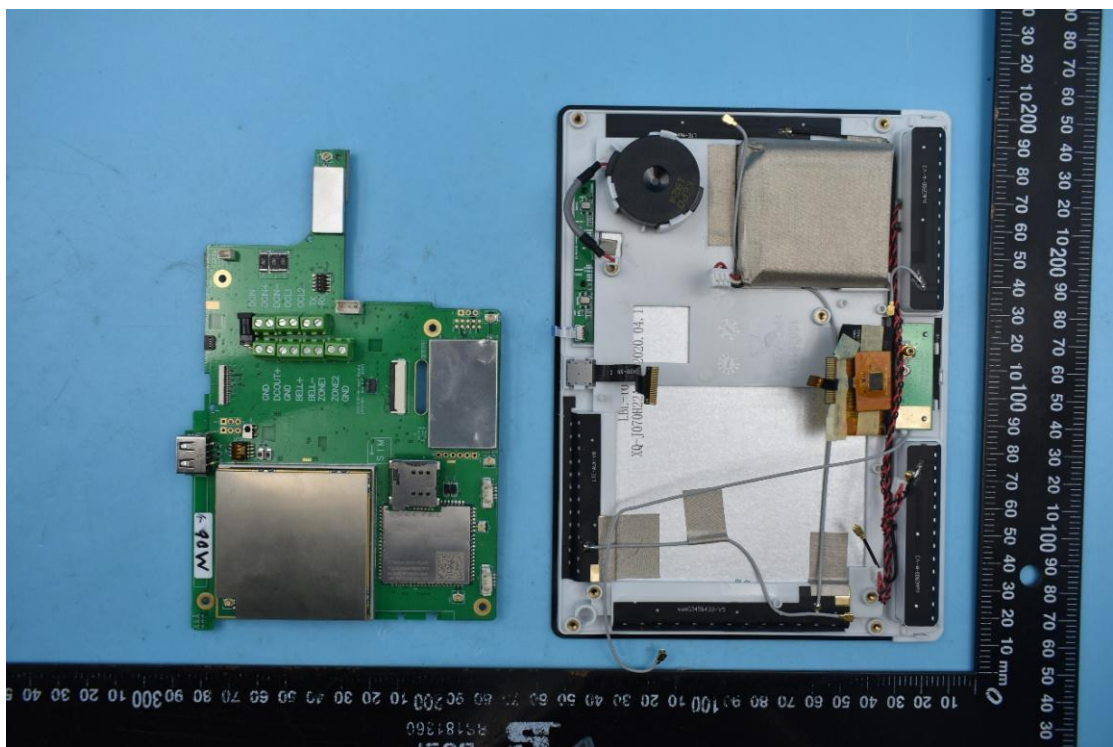

FCC ID:EF400216

IC:1078A-00216

Internal Photos

1. EUT uncover view

2. Antenna view