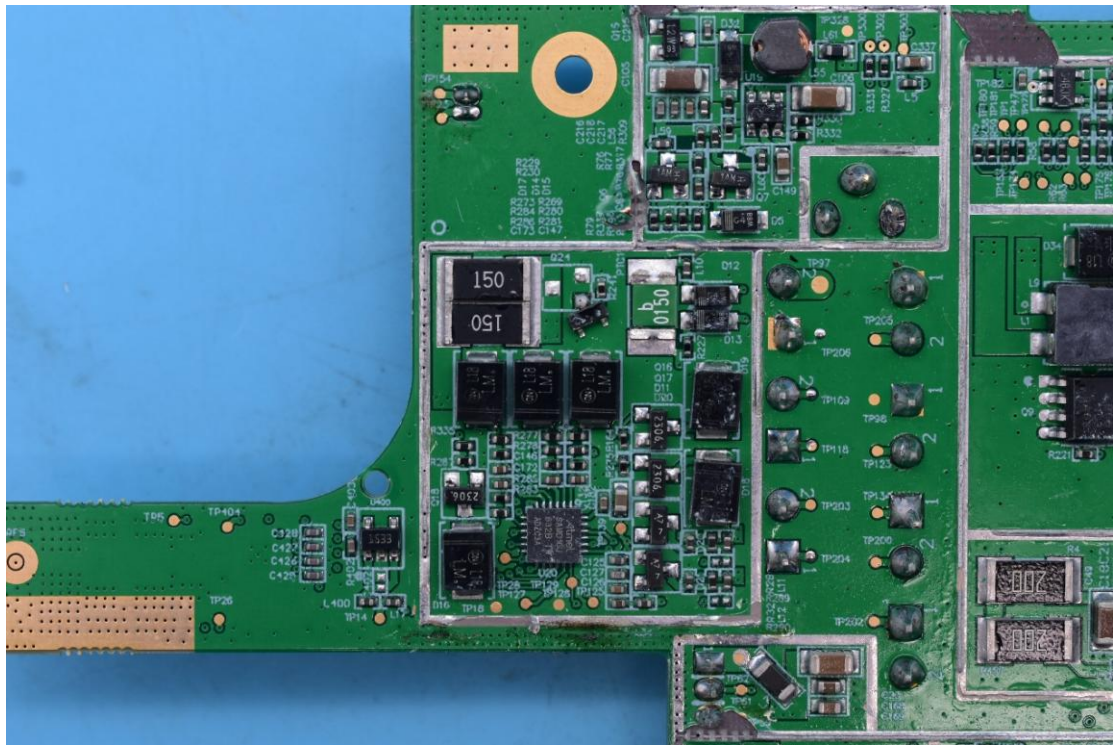

FCC ID:EF400216

IC:1078A-00216

Internal Photos

1. EUT uncover view

2. Antenna view