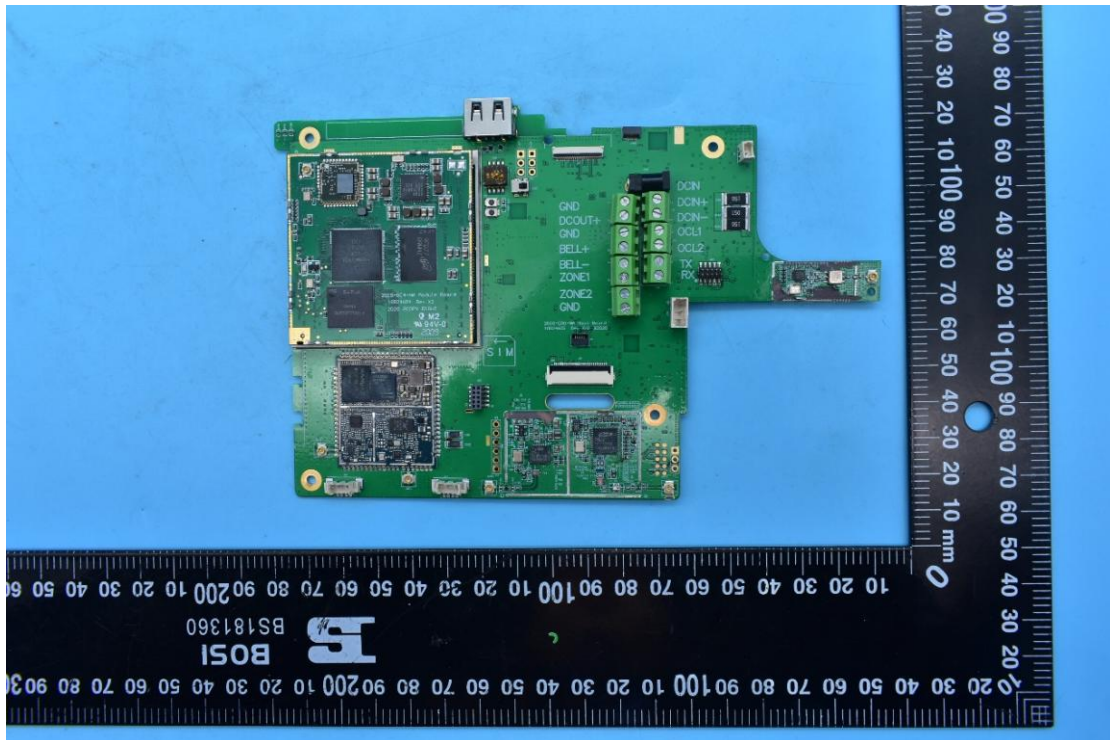

FCC ID:EF400216

IC:1078A-00216

Internal Photos

1. EUT uncover view

2. Antenna view