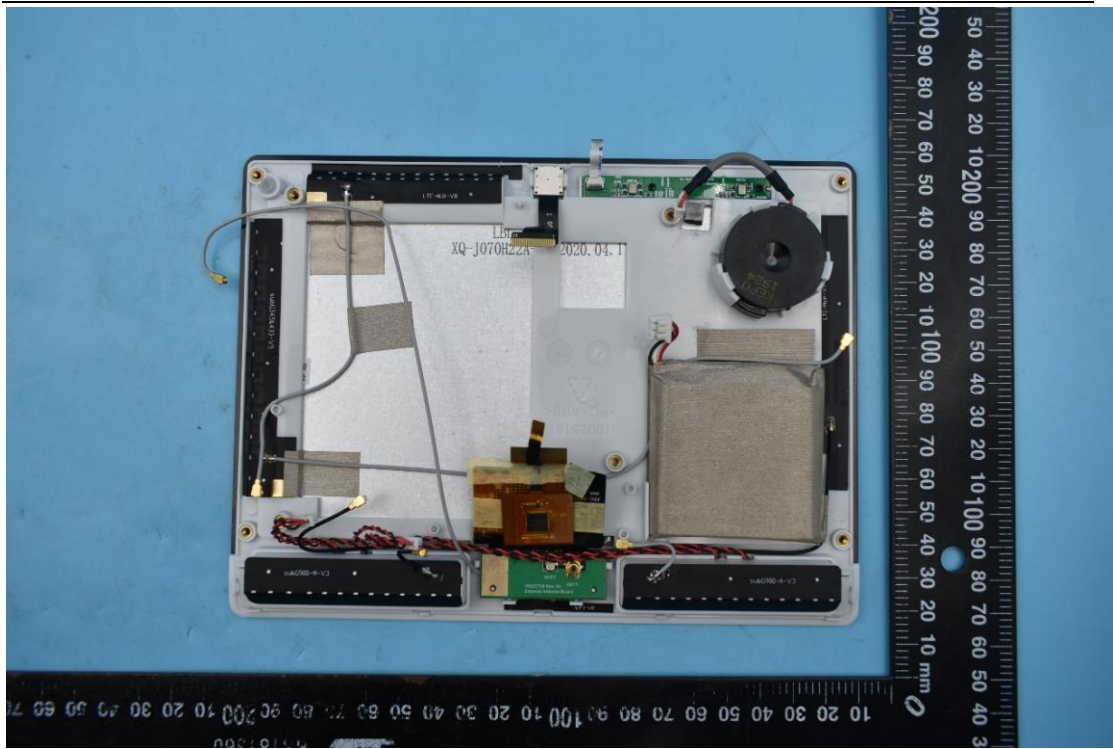

FCC ID:EF400216

IC:1078A-00216

Internal Photos

1. EUT uncover view

2. Antenna view