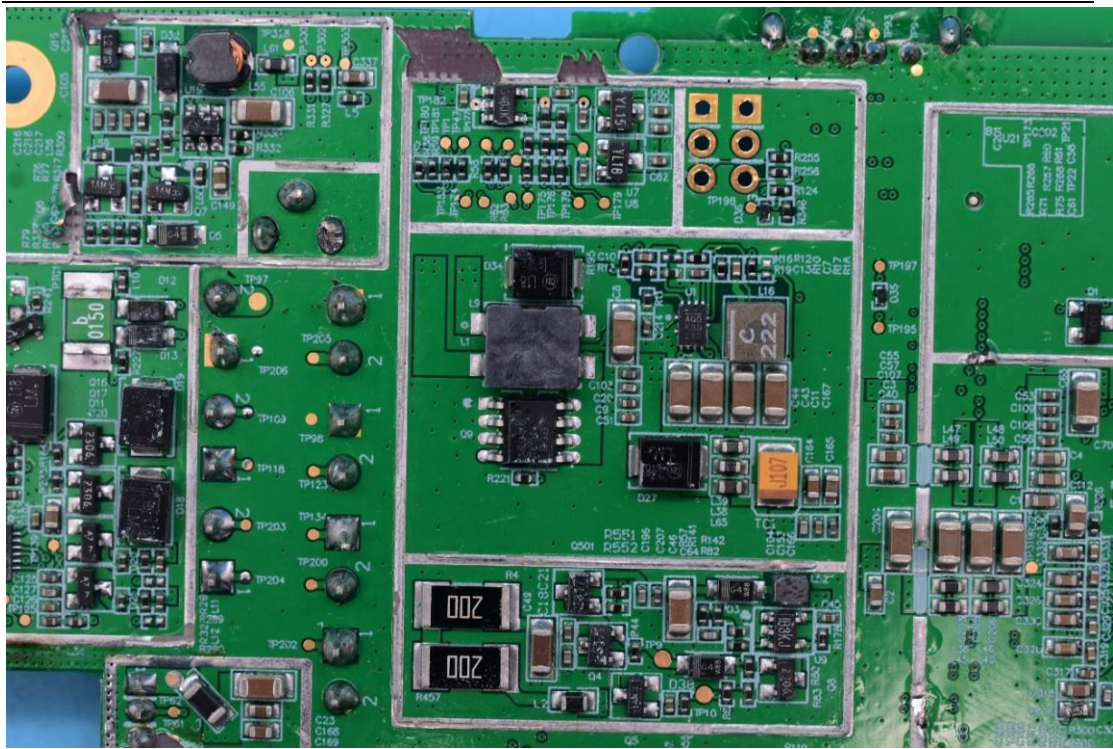

FCC ID:EF400216

IC:1078A-00216

Internal Photos

1. EUT uncover view

2. Antenna view