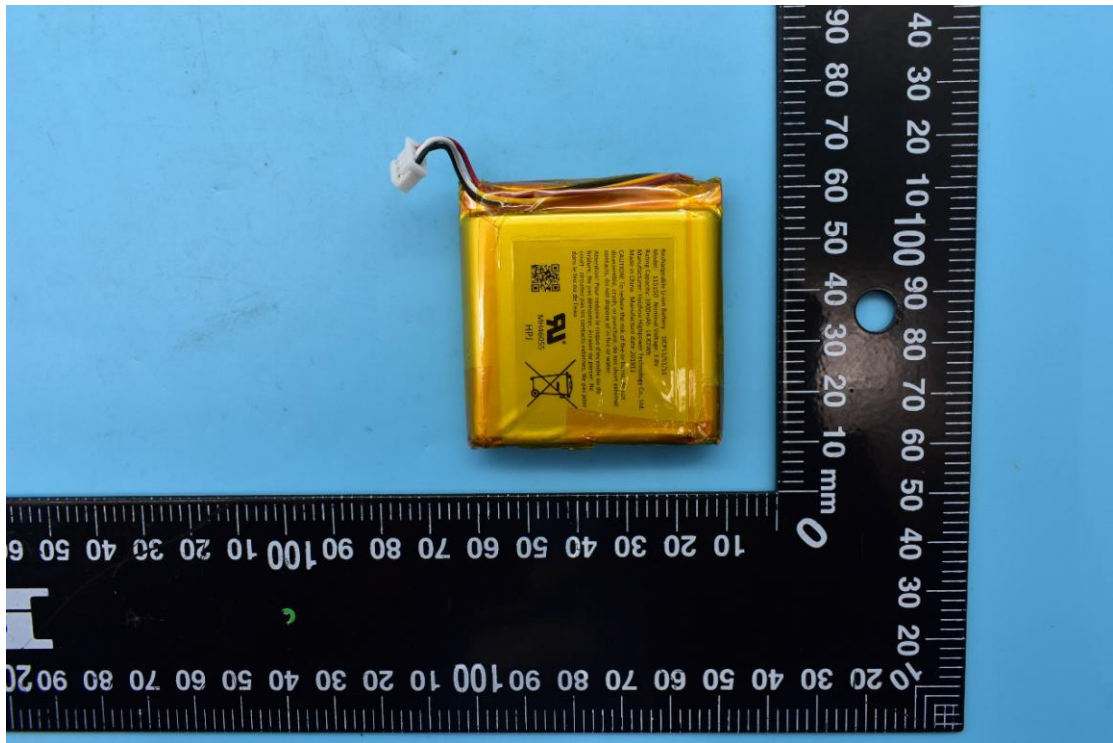

FCC ID:EF400216

IC:1078A-00216

Internal Photos

1. EUT uncover view

2. Antenna view