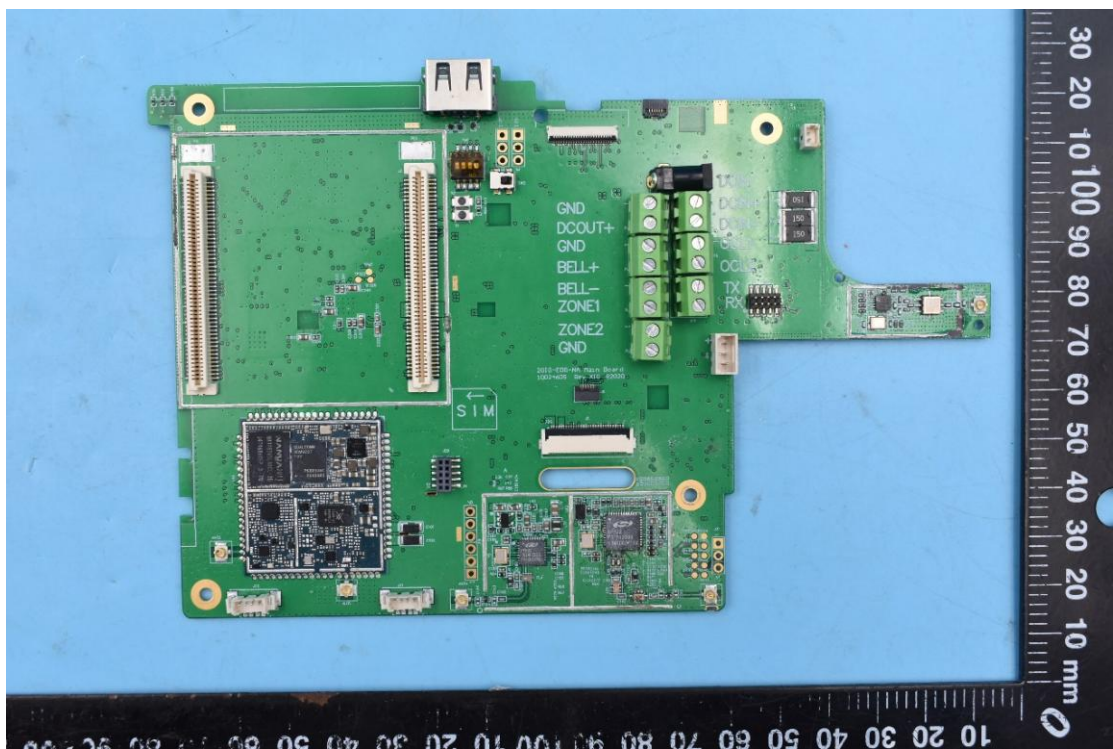

FCC ID:EF400216

IC:1078A-00216

Internal Photos

1. EUT uncover view

2. Antenna view