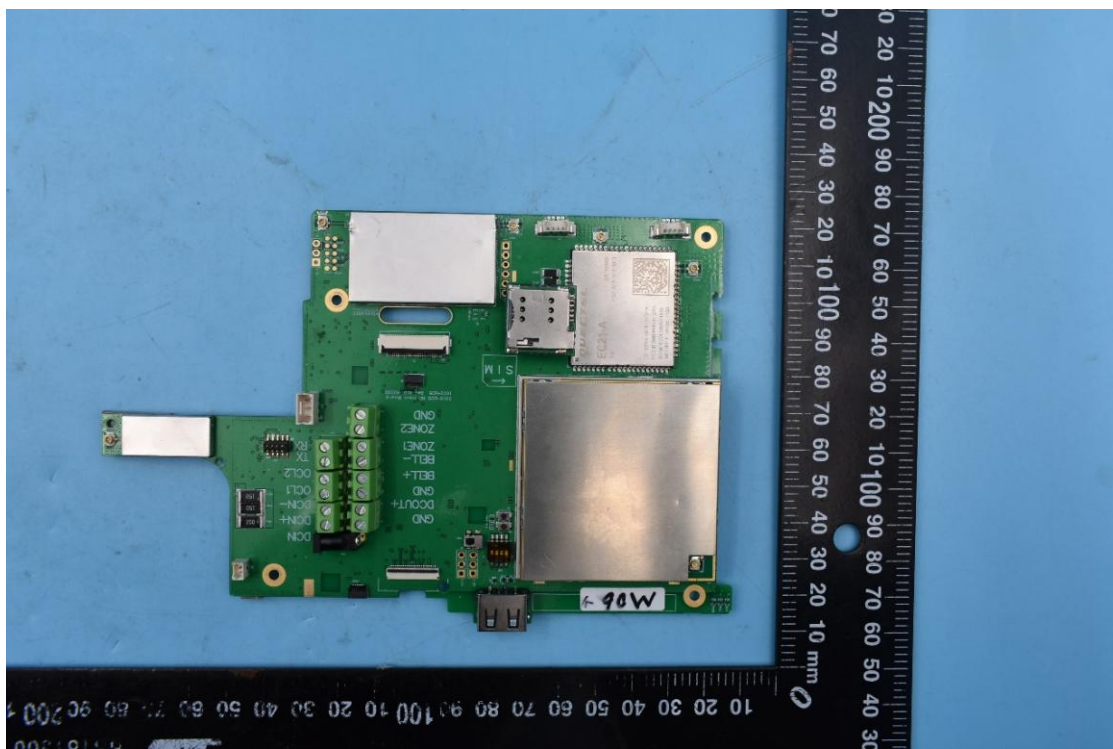

FCC ID:EF400216

IC:1078A-00216

Internal Photos

1. EUT uncover view

2. Antenna view