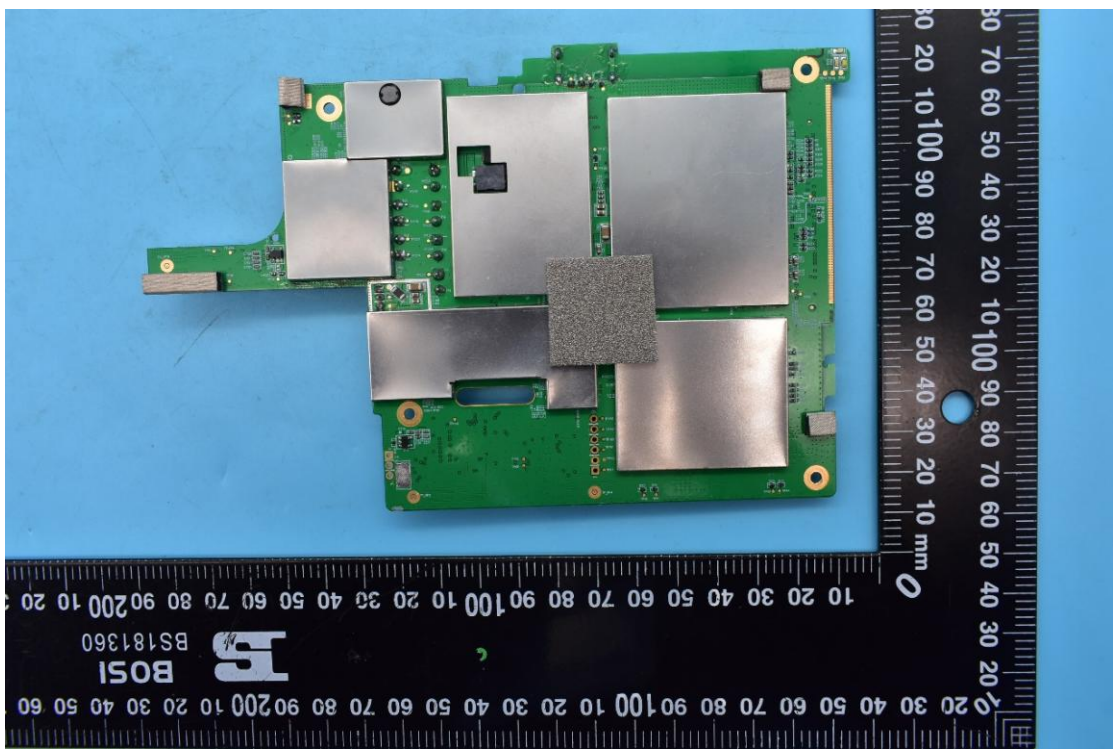

FCC ID:EF400216

IC:1078A-00216

Internal Photos

1. EUT uncover view

2. Antenna view