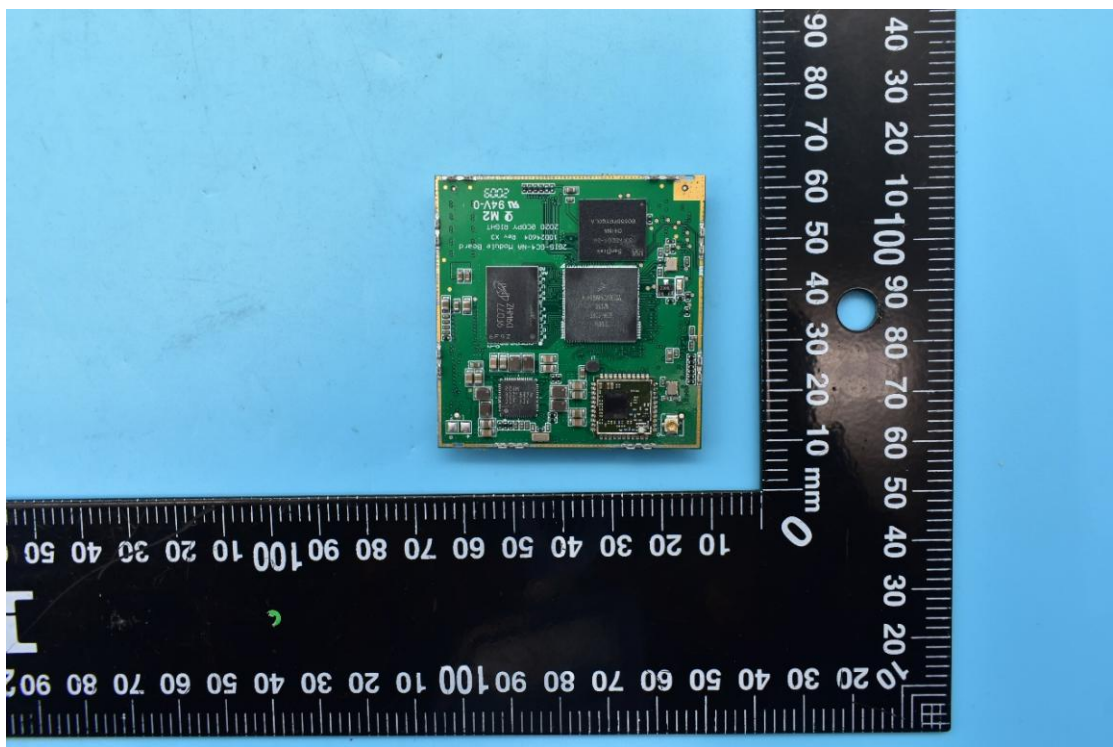

FCC ID:EF400216

IC:1078A-00216

Internal Photos

1. EUT uncover view

2. Antenna view