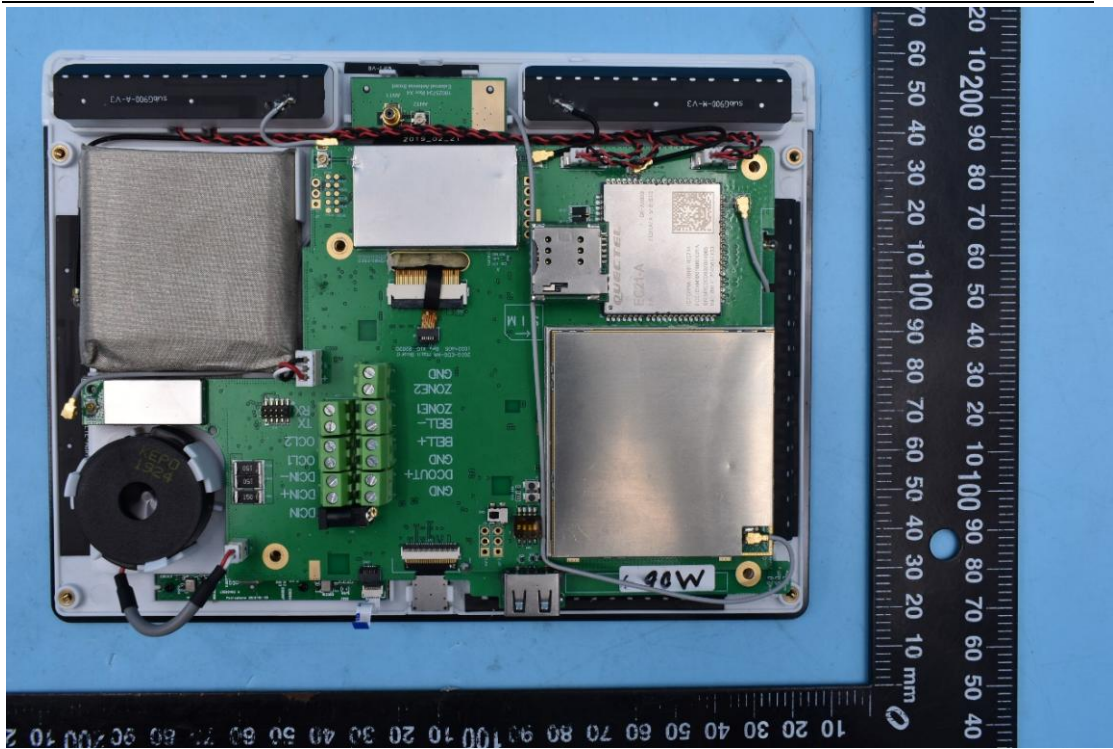

FCC ID:EF400216

IC:1078A-00216

Internal Photos

1. EUT uncover view

2. Antenna view