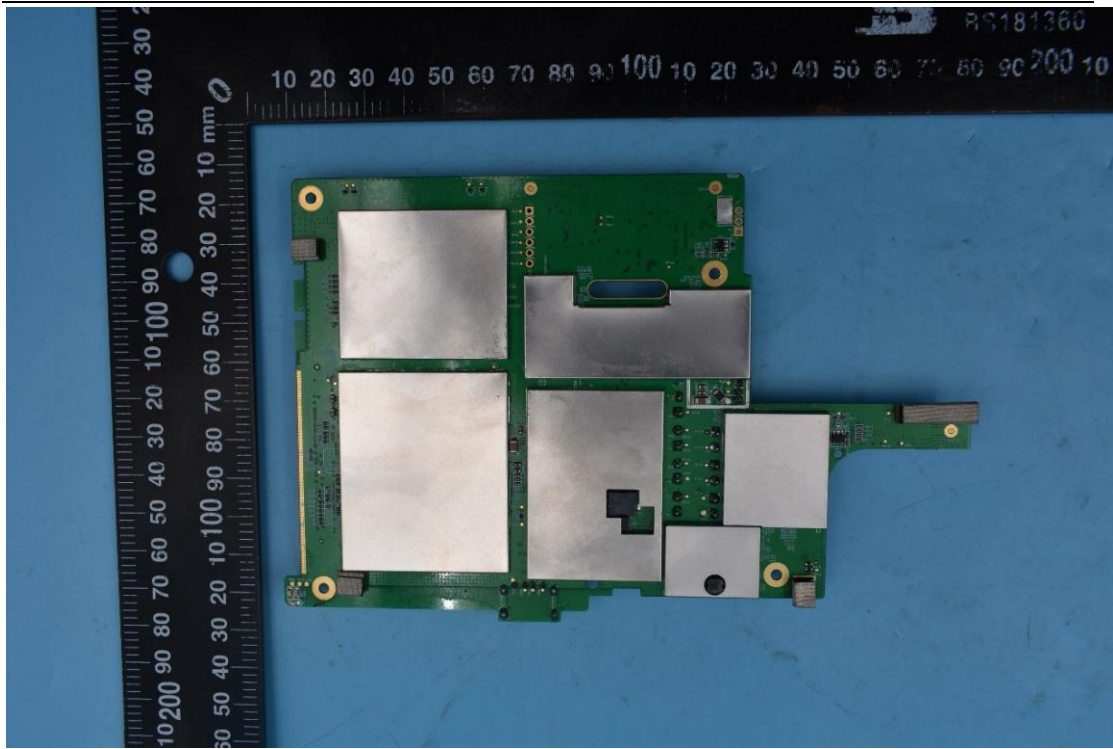

FCC ID:EF400216

IC:1078A-00216

Internal Photos

1. EUT uncover view

2. Antenna view