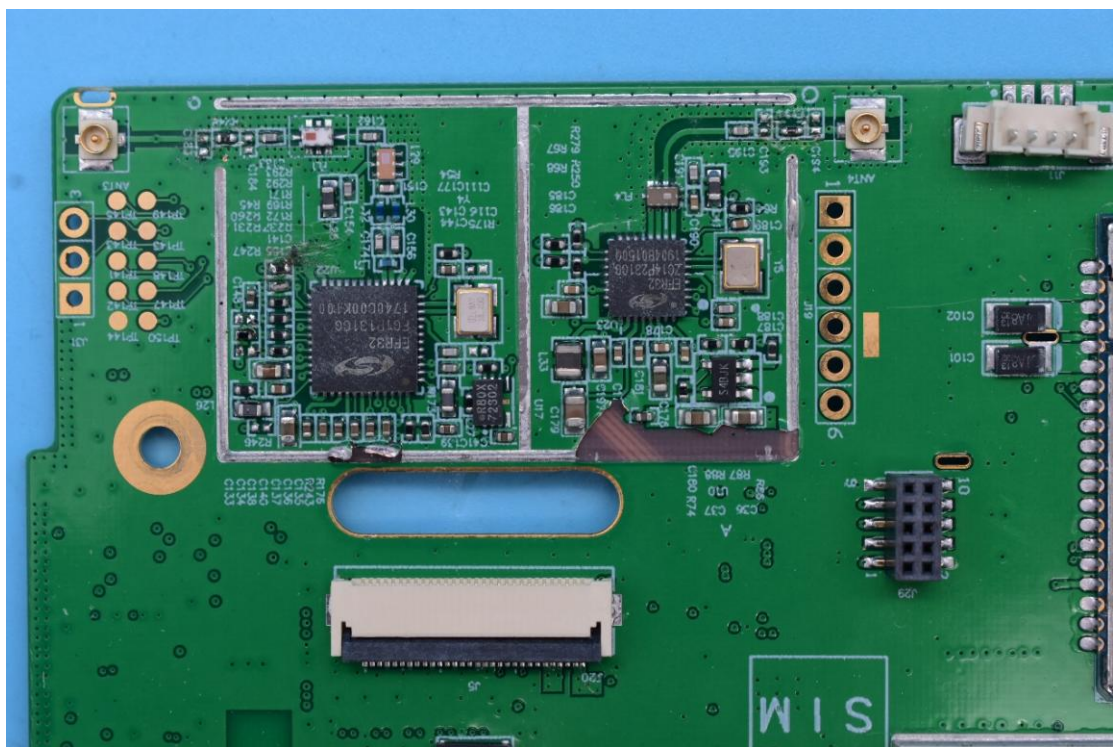

FCC ID:EF400216

IC:1078A-00216

Internal Photos

1. EUT uncover view

2. Antenna view