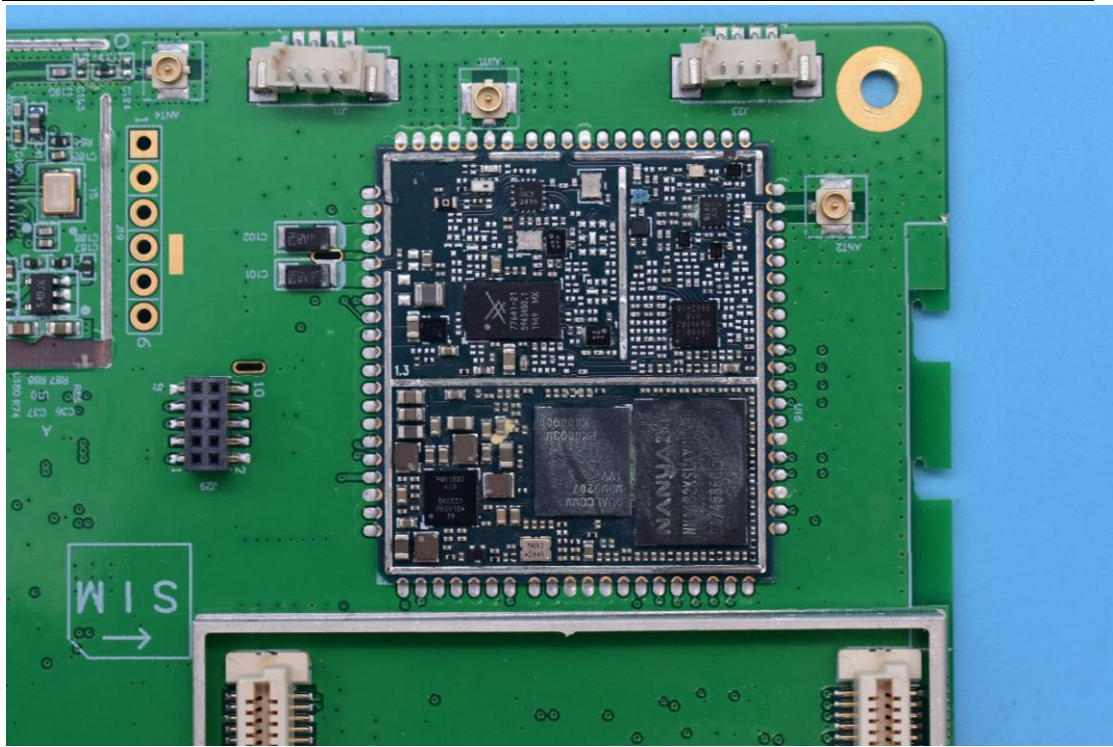

FCC ID:EF400216

IC:1078A-00216

Internal Photos

1. EUT uncover view

2. Antenna view