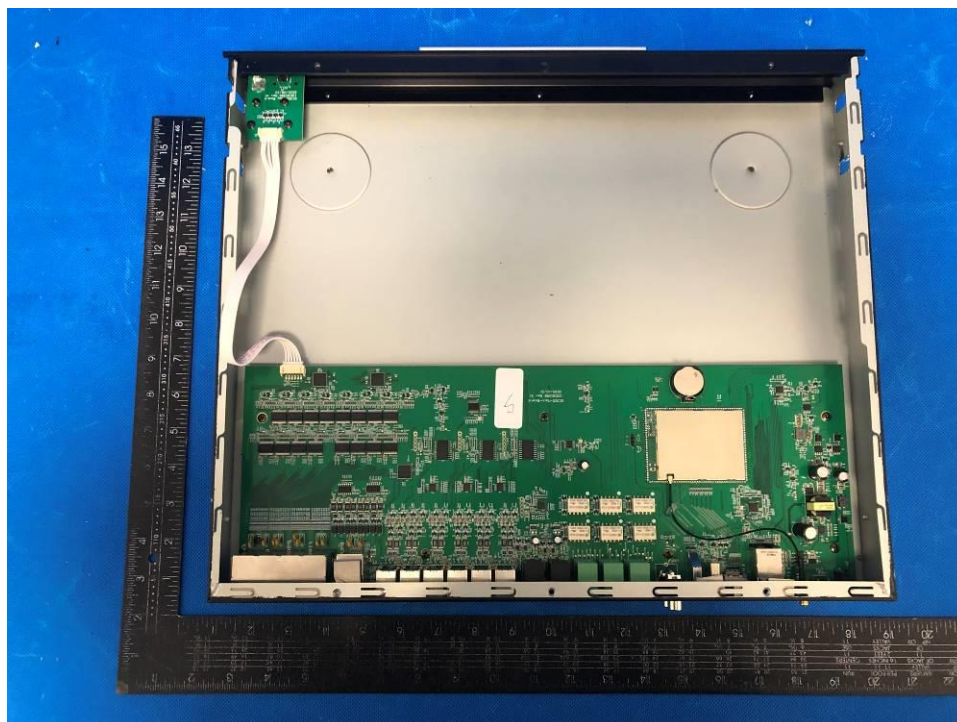

Product: System Controller

Type Designation: EL-SC-300

Figure 5. Internal view

Figure 6. Internal view

Product: System Controller

Type Designation: EL-SC-300

Figure 7. Internal view

Figure 8. Top view of mainboard

Product: System Controller

Type Designation: EL-SC-300

Figure 9. Bottom view of mainboard

Figure 10. Top view of button board

Product: System Controller

Type Designation: EL-SC-300

Figure 11. Bottom view of button board