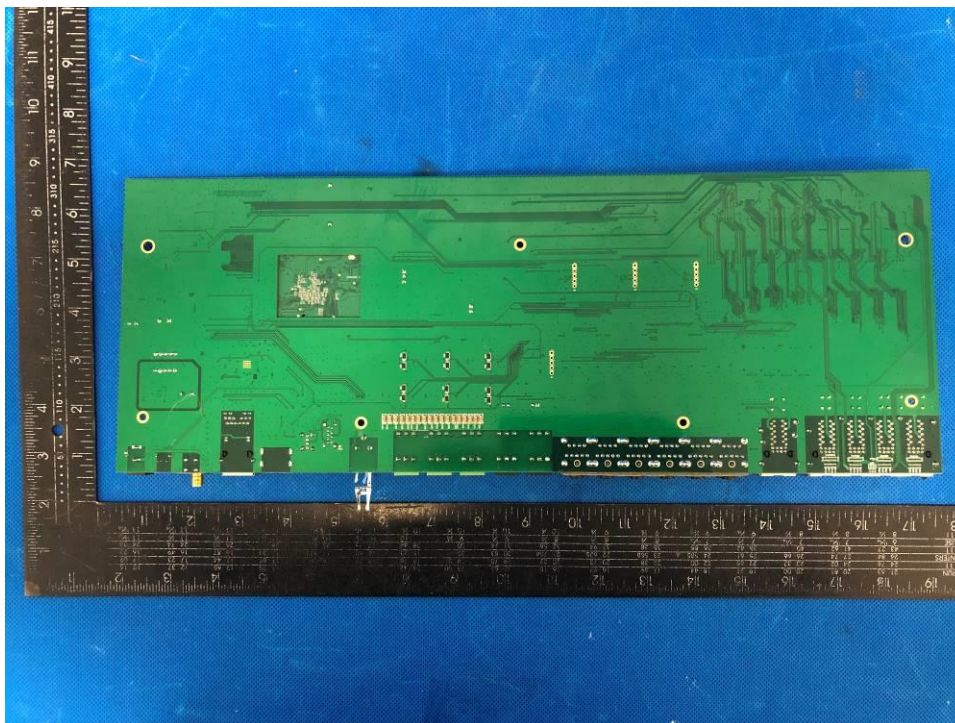

Product: System Controller

Type Designation: EL-SC-300

Figure 5. Internal view

Figure 6. Internal view

Product: System Controller

Type Designation: EL-SC-300

Figure 7. Internal view

Figure 8. Top view of mainboard

Product: System Controller

Type Designation: EL-SC-300

Figure 9. Bottom view of mainboard

Figure 10. Top view of button board

Product: System Controller

Type Designation: EL-SC-300

Figure 11. Bottom view of button board