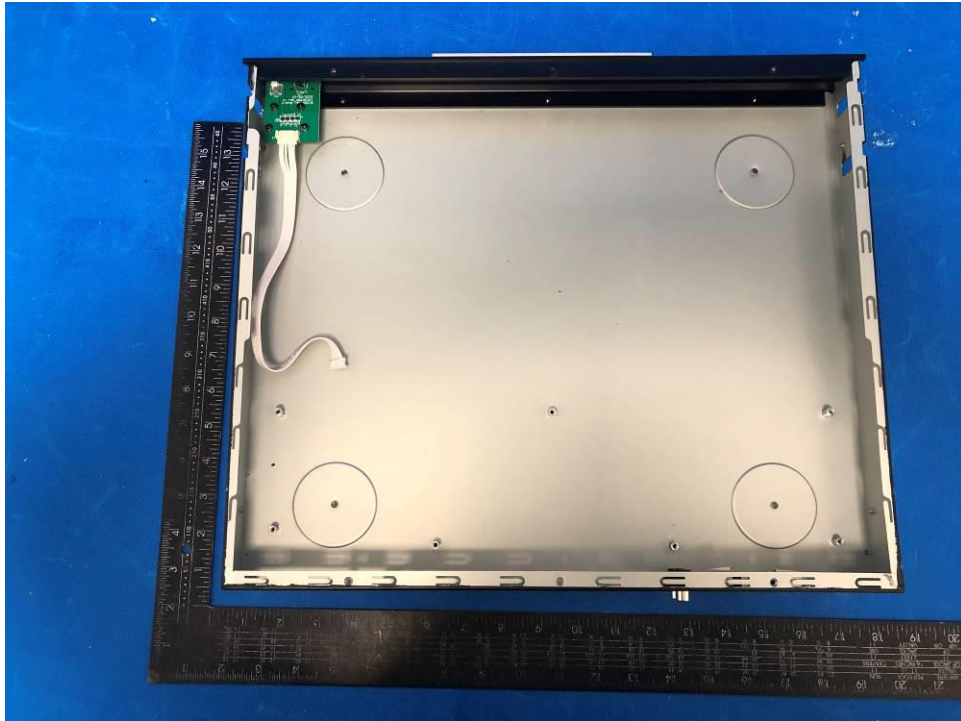

Product: System Controller

Type Designation: EL-SC-300

Figure 5. Internal view

Figure 6. Internal view

Product: System Controller

Type Designation: EL-SC-300

Figure 7. Internal view

Figure 8. Top view of mainboard

Product: System Controller

Type Designation: EL-SC-300

Figure 9. Bottom view of mainboard

Figure 10. Top view of button board

Product: System Controller

Type Designation: EL-SC-300

Figure 11. Bottom view of button board