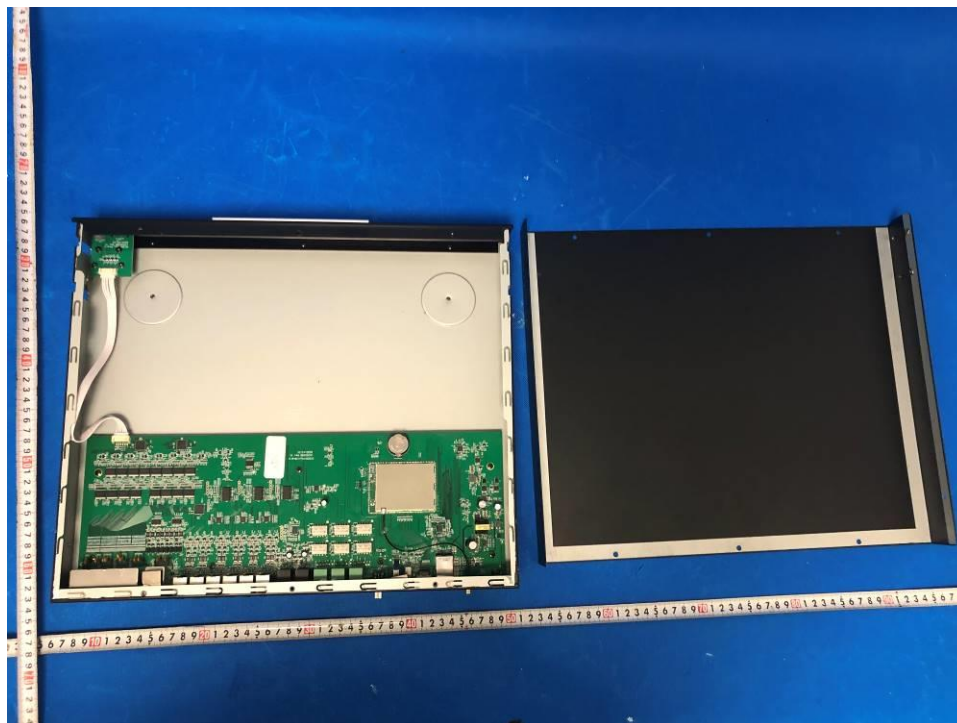

Product: System Controller

Type Designation: EL-SC-300

Figure 5. Internal view

Figure 6. Internal view

Product: System Controller

Type Designation: EL-SC-300

Figure 7. Internal view

Figure 8. Top view of mainboard

Product: System Controller

Type Designation: EL-SC-300

Figure 9. Bottom view of mainboard

Figure 10. Top view of button board

Product: System Controller

Type Designation: EL-SC-300

Figure 11. Bottom view of button board