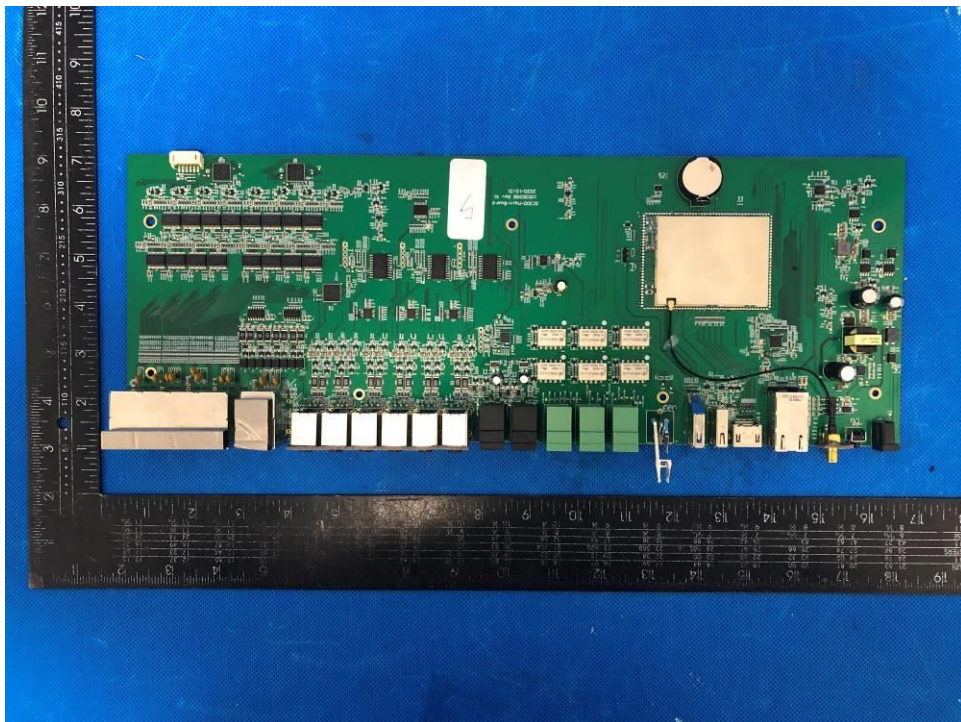

Product: System Controller

Type Designation: EL-SC-300

Figure 5. Internal view

Figure 6. Internal view

Product: System Controller

Type Designation: EL-SC-300

Figure 7. Internal view

Figure 8. Top view of mainboard

Product: System Controller

Type Designation: EL-SC-300

Figure 9. Bottom view of mainboard

Figure 10. Top view of button board

Product: System Controller

Type Designation: EL-SC-300

Figure 11. Bottom view of button board