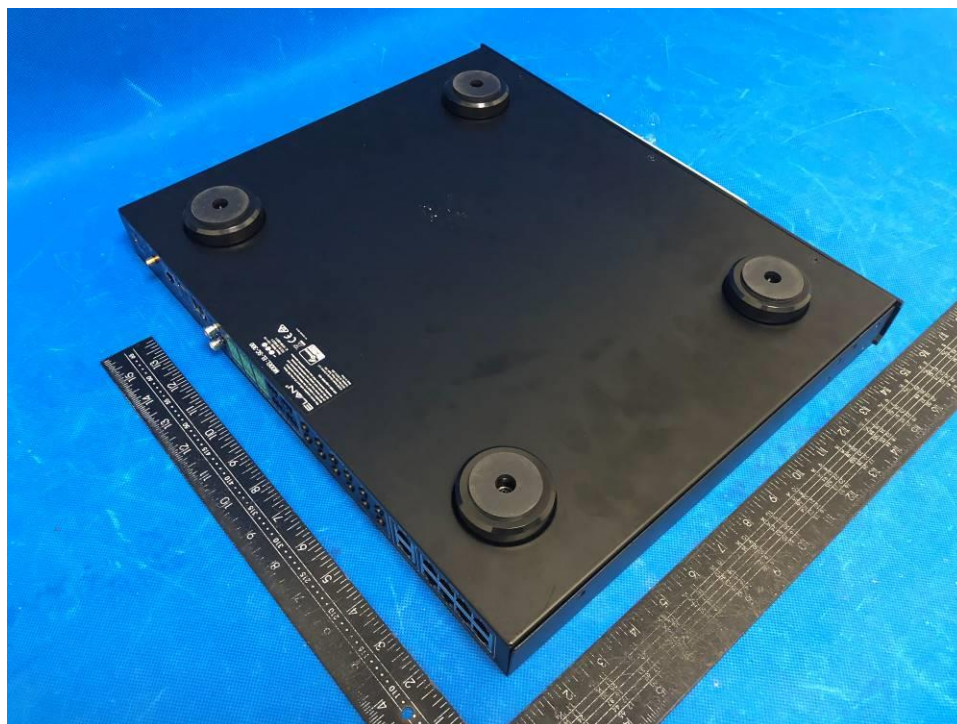

Product: System Controller

Type Designation: EL-SC-300

Figure 1. External view

Figure 2. External view

Product: System Controller

Type Designation: EL-SC-300

Figure 3. Terminal view

Figure 4. Terminal view