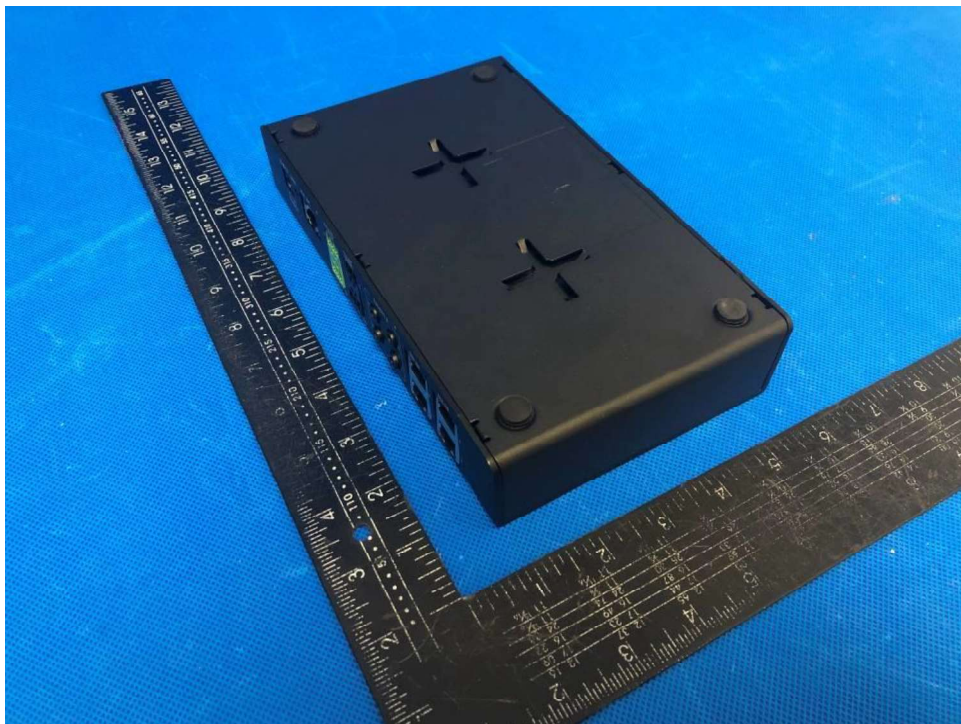

Product: Control Extender

Type Designation: EL-I0-200

Figure 1. External view - 1

Figure 2. External view - 2

Product: Control Extender

Type Designation: EL-I0-200

Figure 3. Terminal view

Figure 4. Internal view - 1