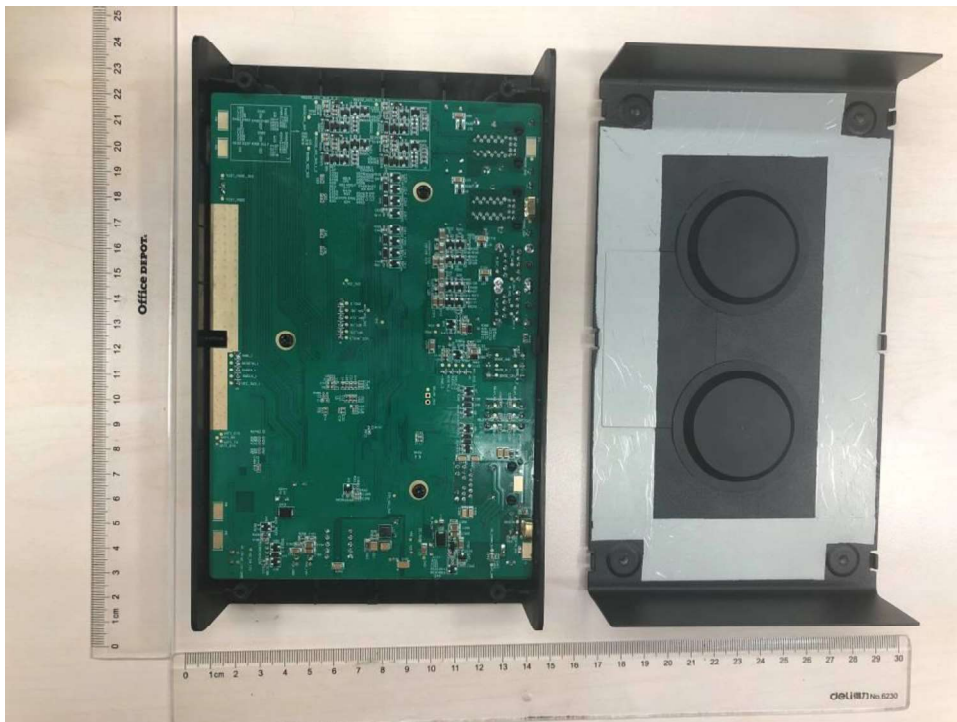

Product: Control Extender

Type Designation: EL-I0-200

Figure 1. External view - 1

Figure 2. External view - 2

Product: Control Extender

Type Designation: EL-I0-200

Figure 3. Terminal view

Figure 4. Internal view - 1