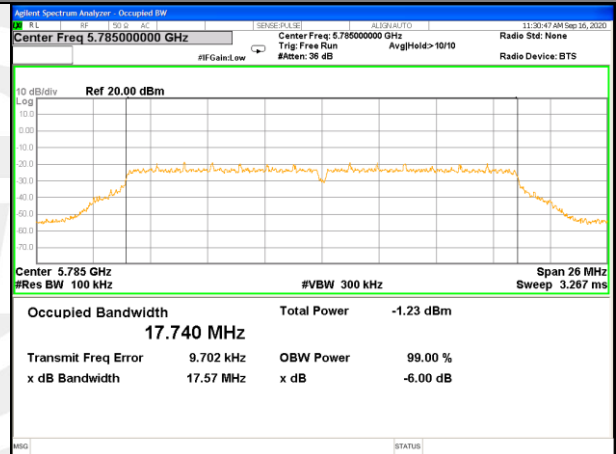

WLAN\_Band-4

WLAN\_Band-4

W58\_11n40\_Lower\_6BW

W58\_11n40\_Higher\_6BW

W58\_11ac20\_Lower\_6BW

W58\_11ac20\_Middle\_6BW

W58\_11ac20\_Higher\_6BW

W58\_11ac40\_Lower\_6BW

WLAN\_Band-4

WLAN\_Band-4

W58\_11ac40\_Higher\_6BW

W58\_11ac80\_-6\_Bandwidth\_5775M