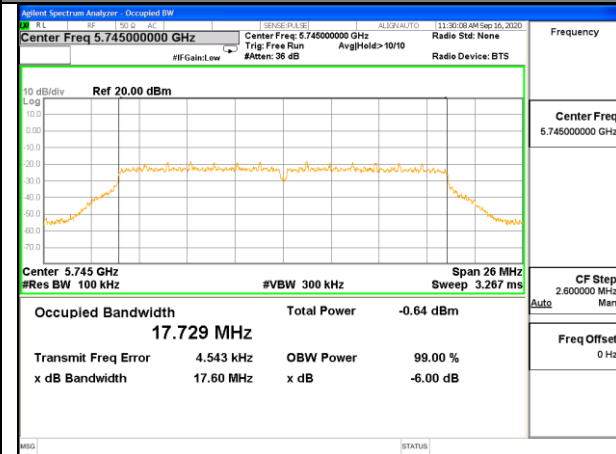

WLAN\_Band-4

WLAN\_Band-4

W58\_11n40\_Lower\_6BW

W58\_11n40\_Higher\_6BW

W58\_11ac20\_Lower\_6BW

W58\_11ac20\_Middle\_6BW

W58\_11ac20\_Higher\_6BW

W58\_11ac40\_Lower\_6BW

WLAN\_Band-4

WLAN\_Band-4

W58\_11ac40\_Higher\_6BW

W58\_11ac80\_-6\_Bandwidth\_5775M