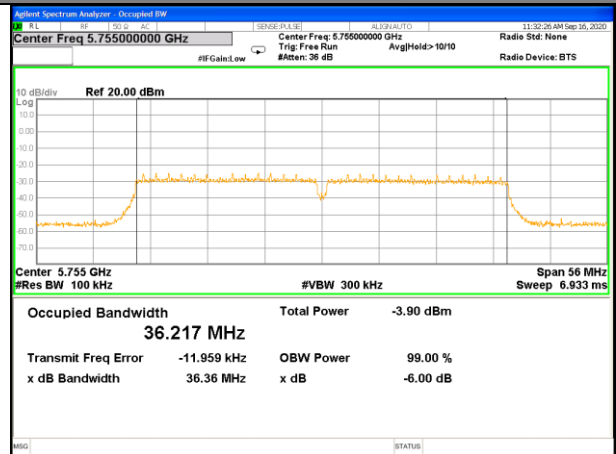

WLAN\_Band-4

WLAN\_Band-4

W58\_11n40\_Lower\_6BW

W58\_11n40\_Higher\_6BW

W58\_11ac20\_Lower\_6BW

W58\_11ac20\_Middle\_6BW

W58\_11ac20\_Higher\_6BW

W58\_11ac40\_Lower\_6BW

WLAN\_Band-4

WLAN\_Band-4

W58\_11ac40\_Higher\_6BW

W58\_11ac80\_-6\_Bandwidth\_5775M