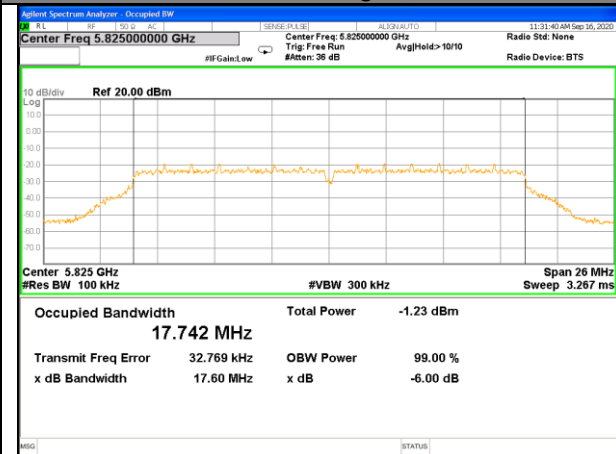

WLAN\_Band-4

WLAN\_Band-4

W58\_11n40\_Lower\_6BW

W58\_11n40\_Higher\_6BW

W58\_11ac20\_Lower\_6BW

W58\_11ac20\_Middle\_6BW

W58\_11ac20\_Higher\_6BW

W58\_11ac40\_Lower\_6BW

WLAN\_Band-4

WLAN\_Band-4

W58\_11ac40\_Higher\_6BW

W58\_11ac80\_-6\_Bandwidth\_5775M