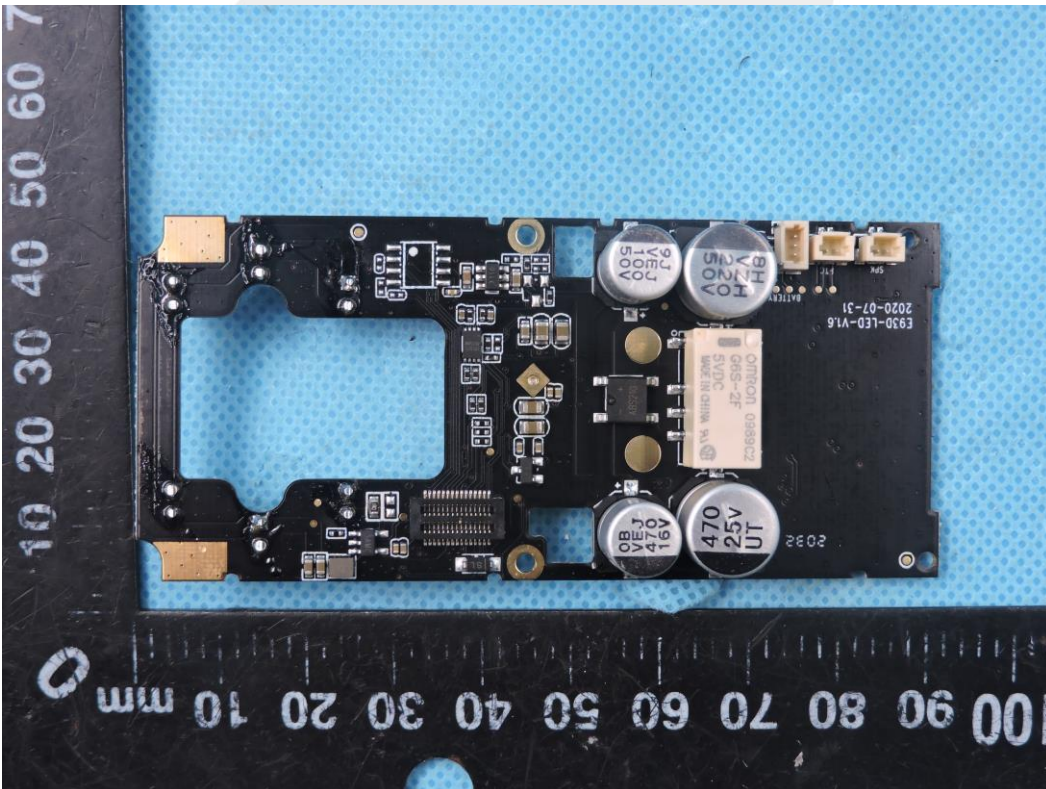

## APPENDIX-PHOTOGRAPHS OF EUT CONSTRUCTIONAL DETAILS

Model: 2GIG-VBELL-1

Photo 1

Photo 2

Photo 3

Photo 4

Photo 5

Photo 6