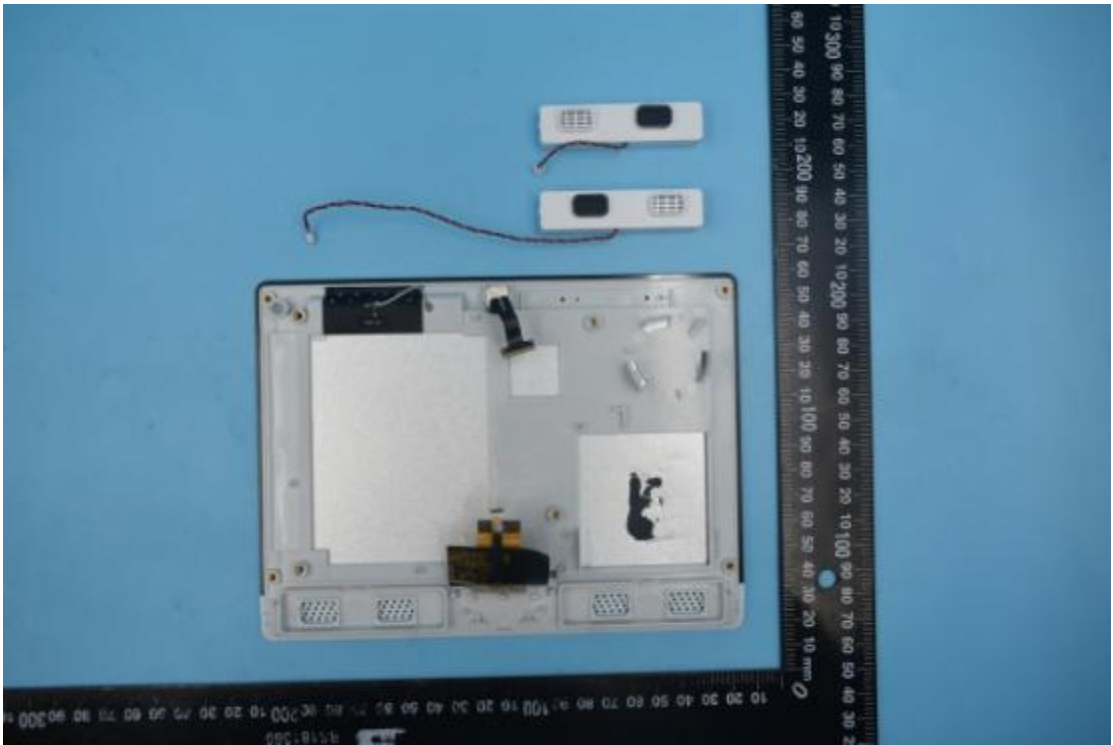

FCC ID:EF400189

IC:1078A-00189

Internal Photos

1. EUT uncover view

2. Antenna view