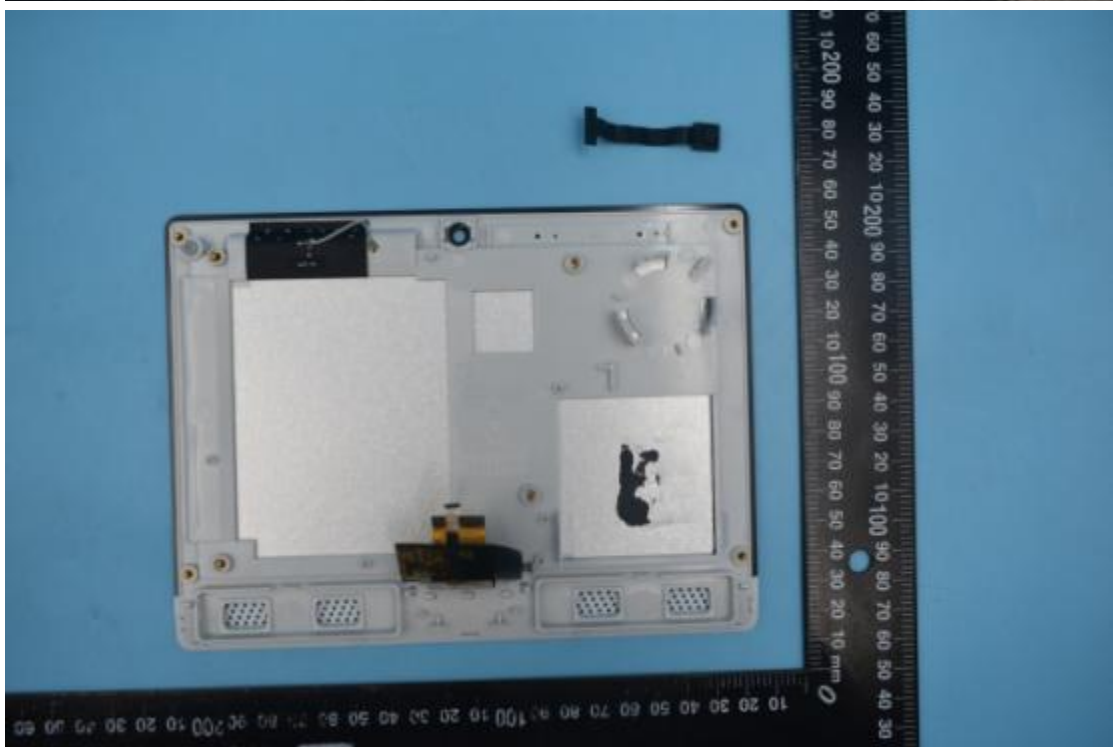

FCC ID:EF400189

IC:1078A-00189

Internal Photos

1. EUT uncover view

2. Antenna view