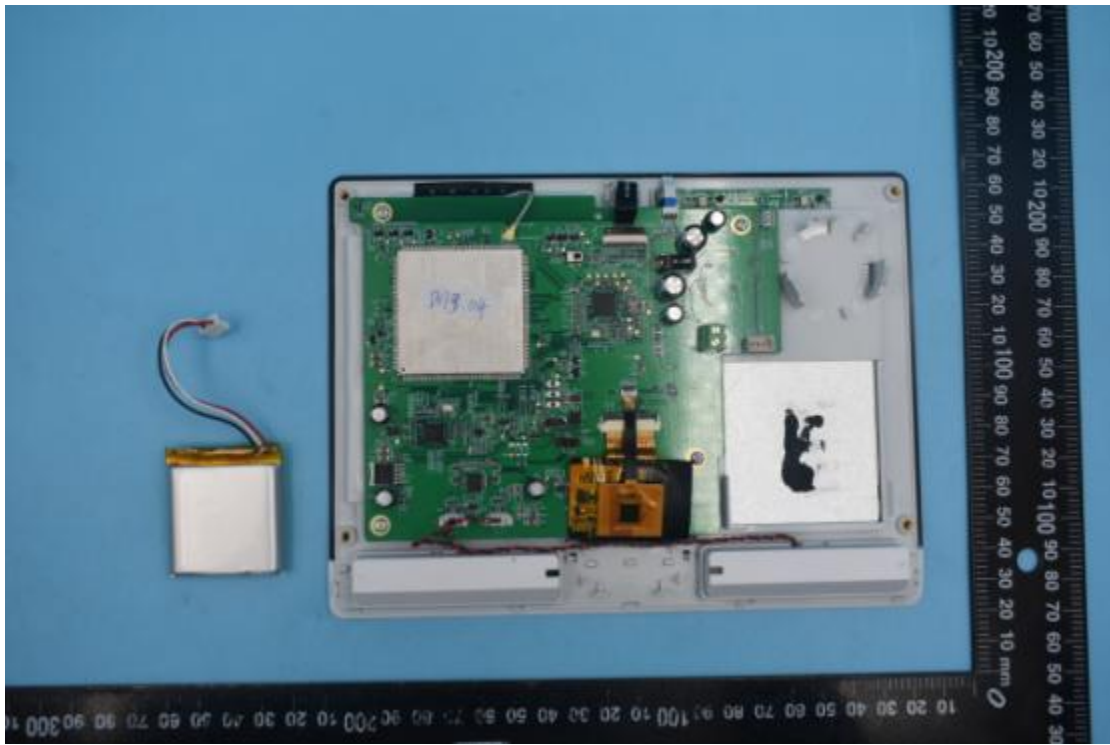

FCC ID:EF400189

IC:1078A-00189

Internal Photos

1. EUT uncover view

2. Antenna view