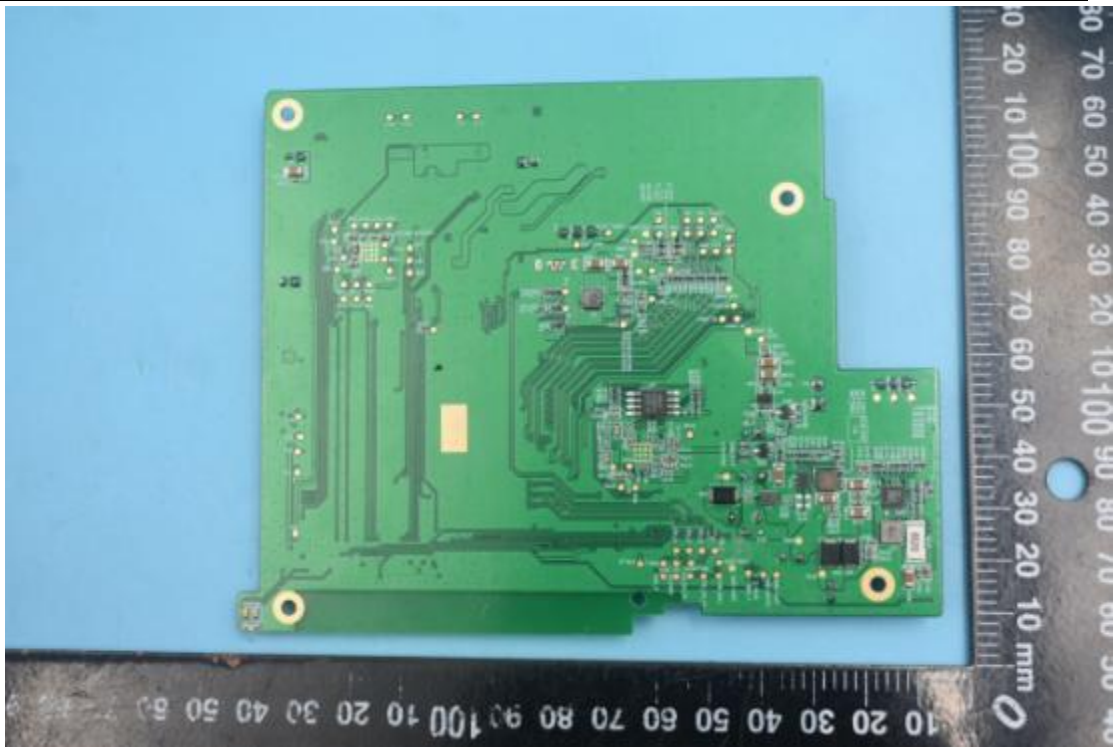

FCC ID:EF400189

IC:1078A-00189

Internal Photos

1. EUT uncover view

2. Antenna view