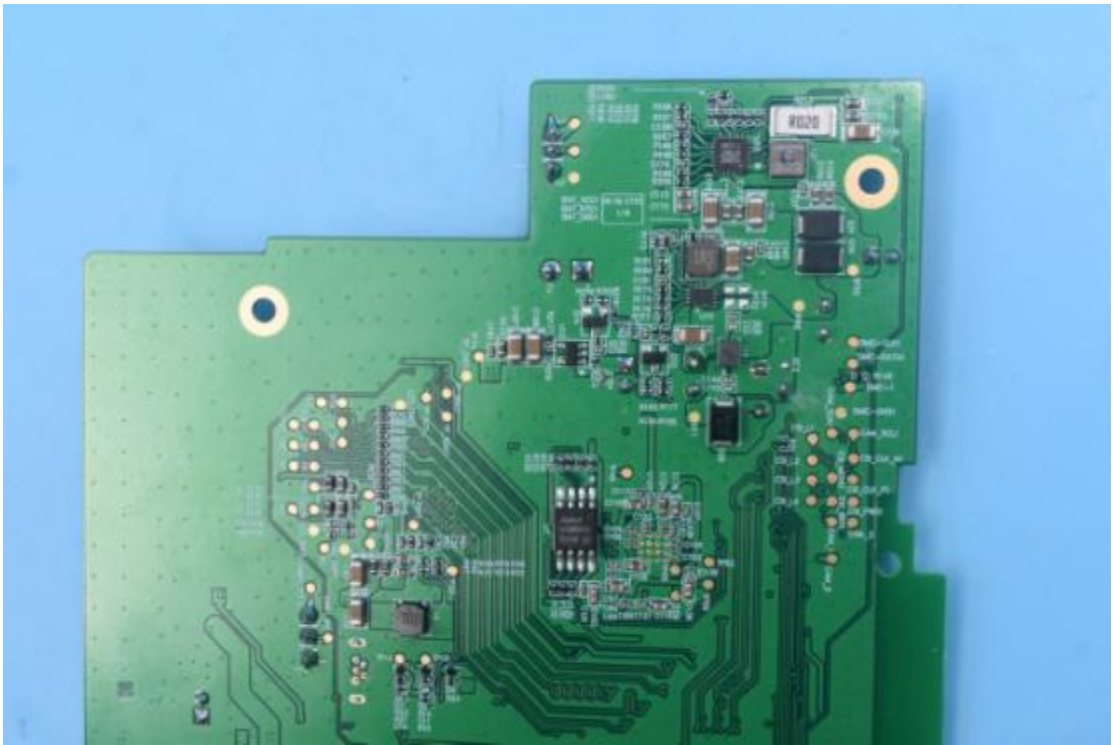

FCC ID:EF400189

IC:1078A-00189

Internal Photos

1. EUT uncover view

2. Antenna view