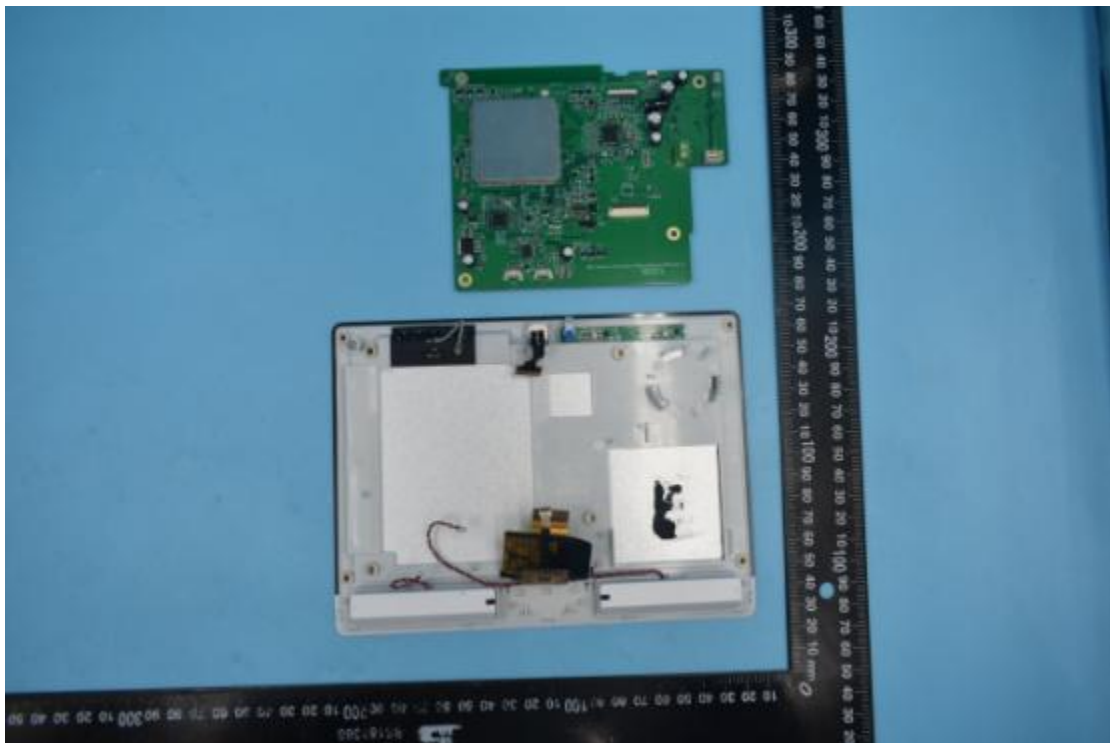

FCC ID:EF400189

IC:1078A-00189

Internal Photos

1. EUT uncover view

2. Antenna view