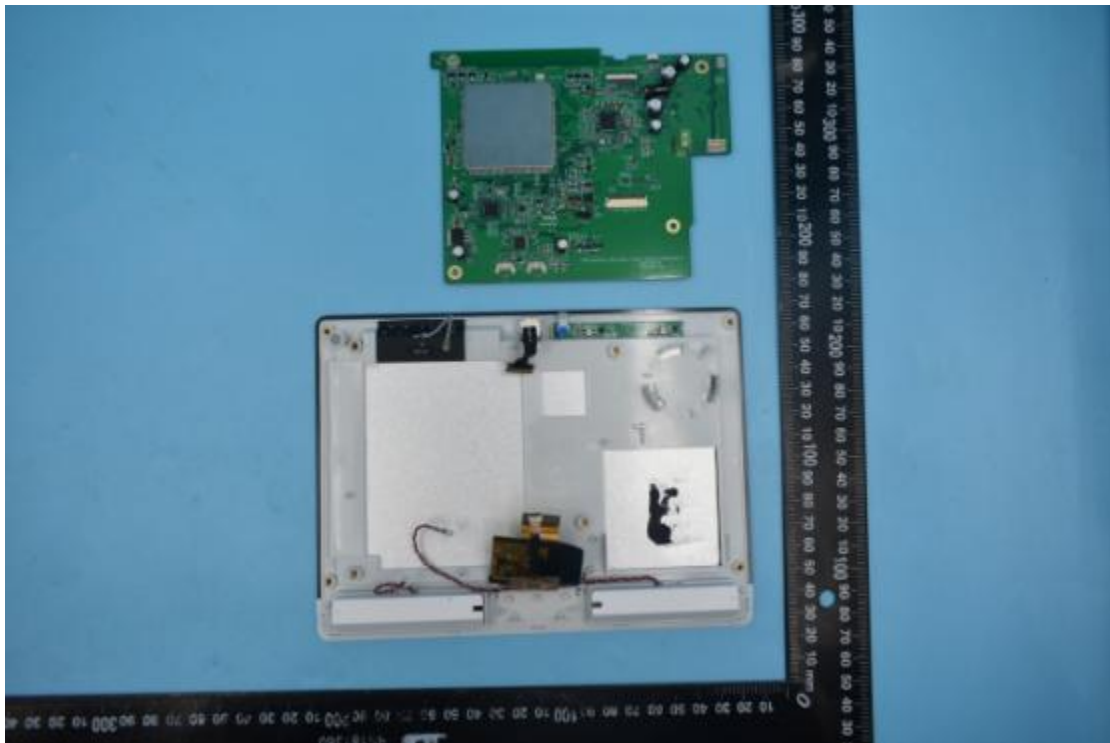

FCC ID:EF400189

IC:1078A-00189

Internal Photos

1. EUT uncover view

2. Antenna view