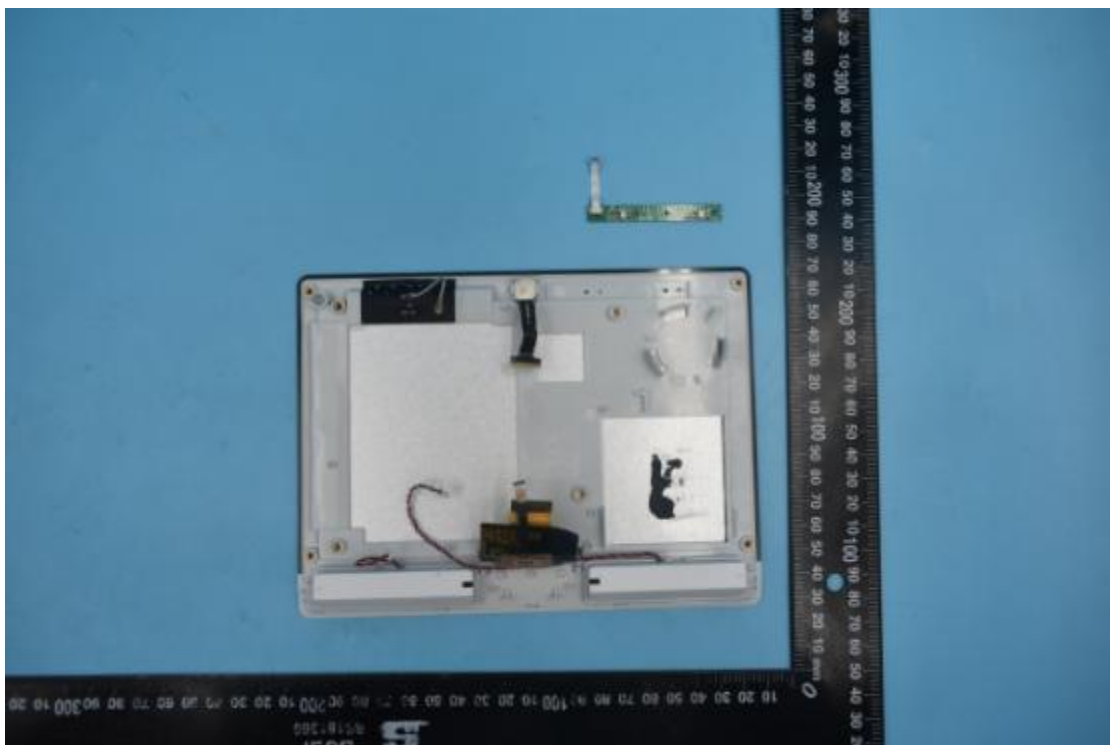

FCC ID:EF400189

IC:1078A-00189

Internal Photos

1. EUT uncover view

2. Antenna view