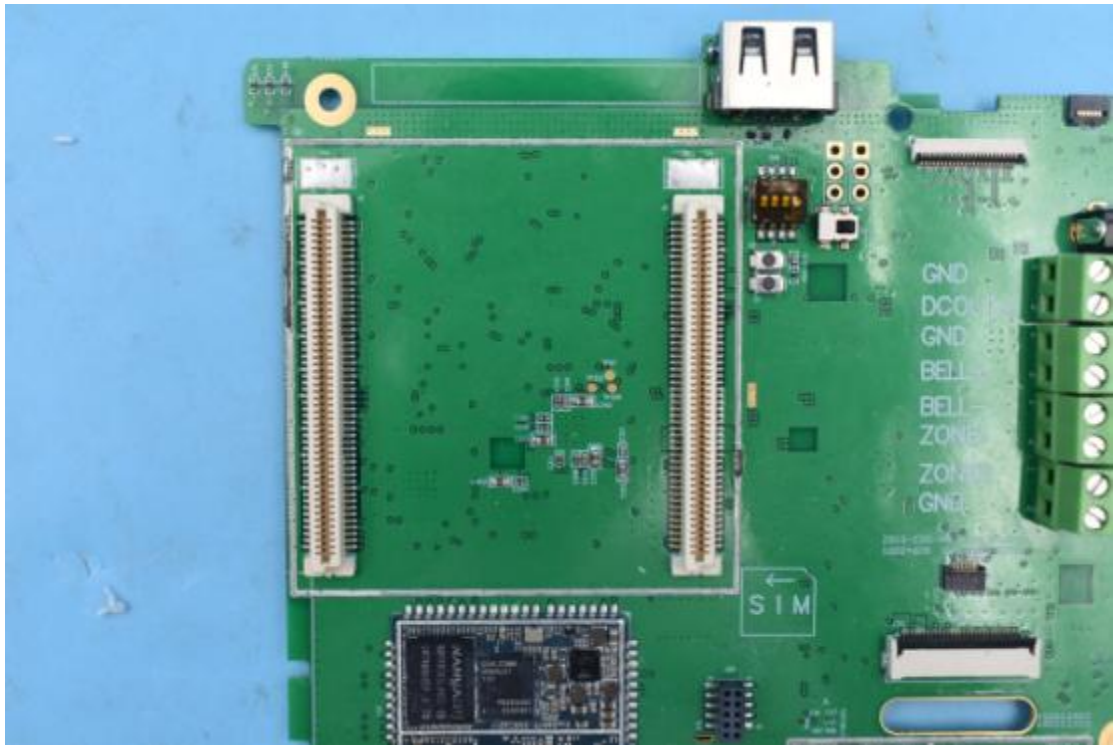

FCC ID:EF400168

IC:1078A-00168

Internal Photos

1. EUT uncover view

2. Antenna view