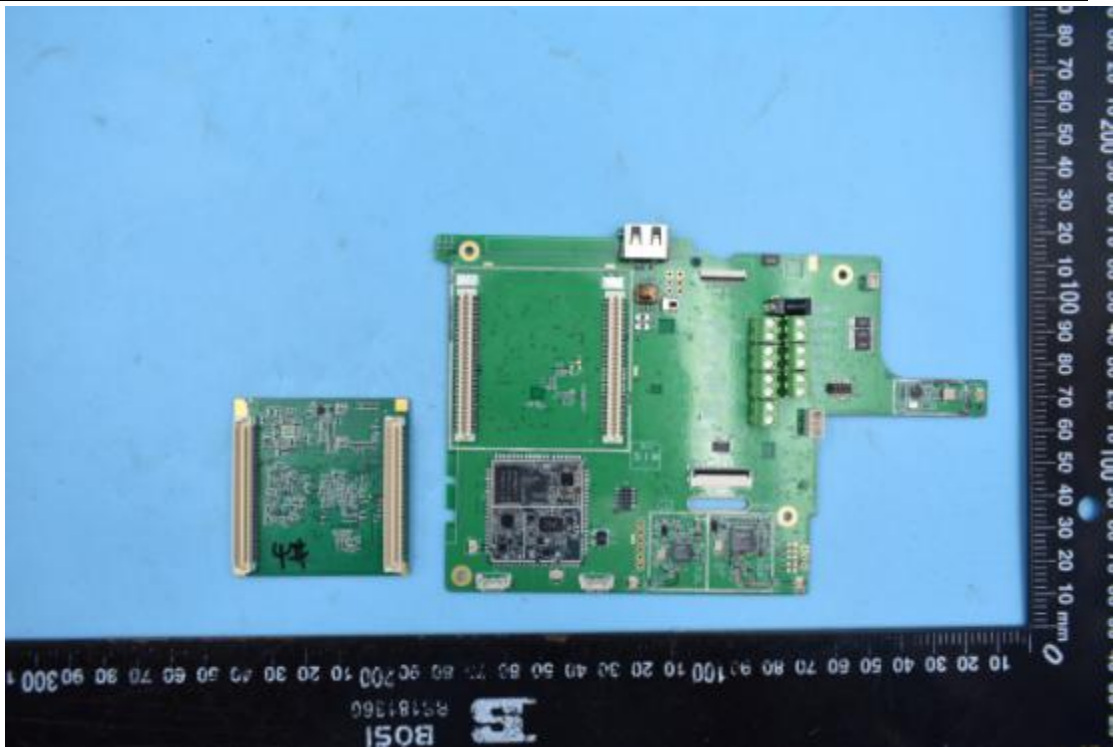

FCC ID:EF400168

IC:1078A-00168

Internal Photos

1. EUT uncover view

2. Antenna view