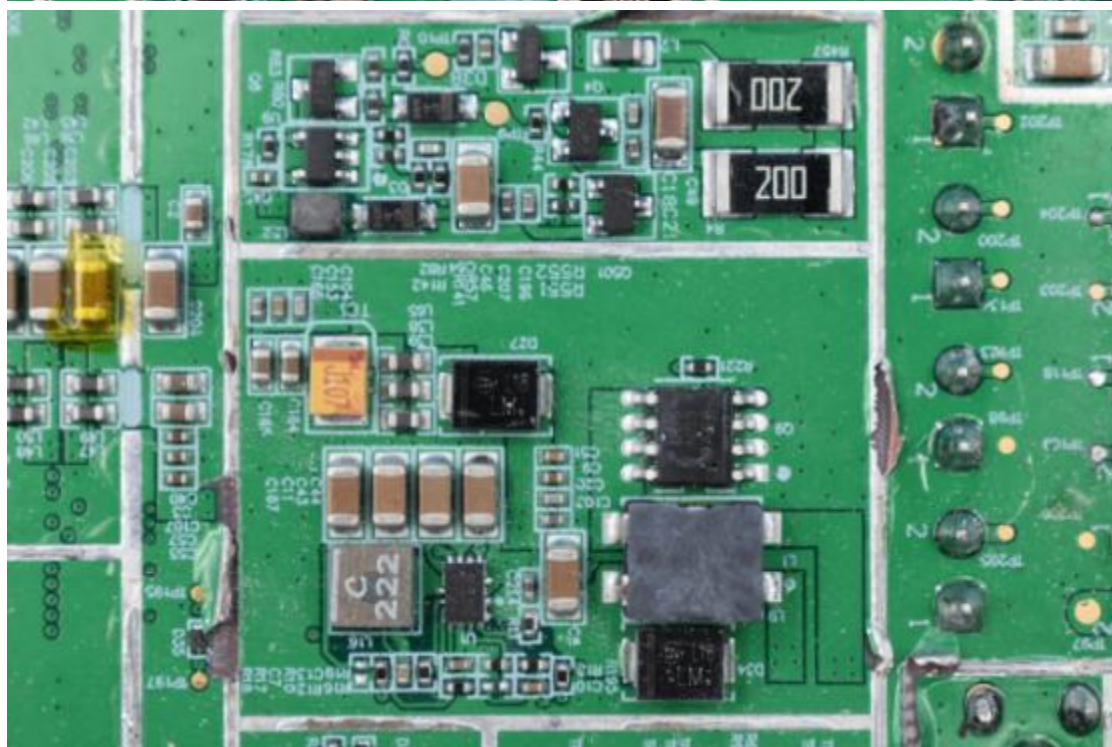

FCC ID:EF400168

IC:1078A-00168

Internal Photos

1. EUT uncover view

2. Antenna view