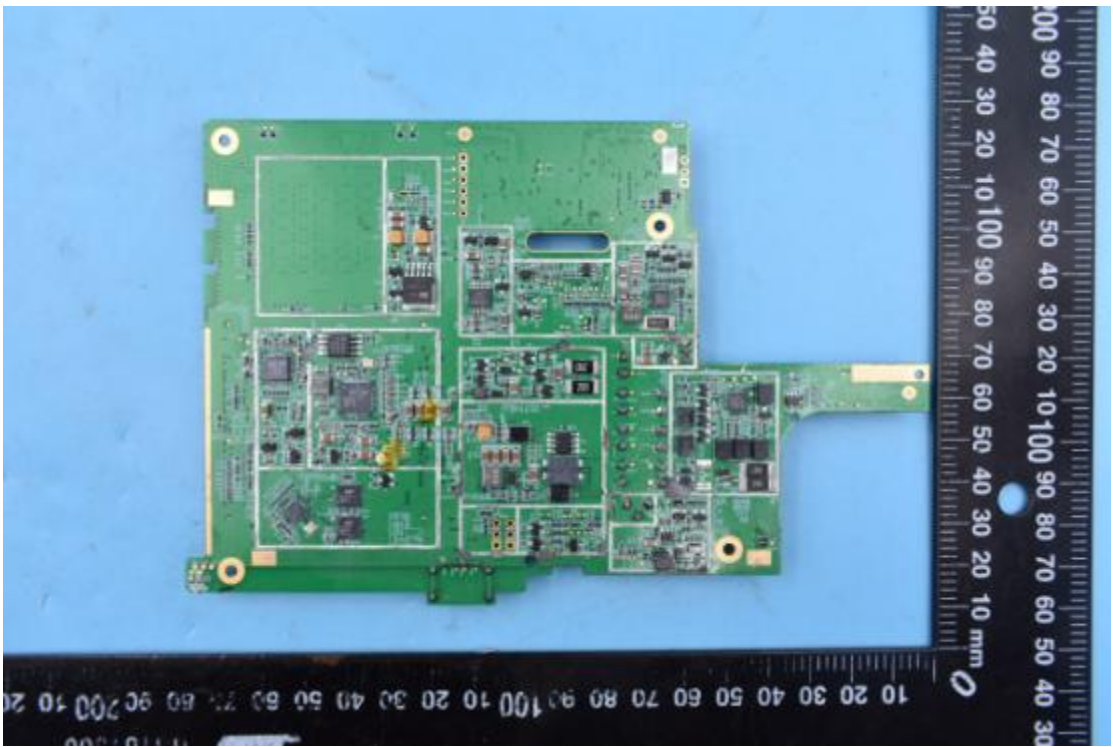

FCC ID:EF400168

IC:1078A-00168

Internal Photos

1. EUT uncover view

2. Antenna view