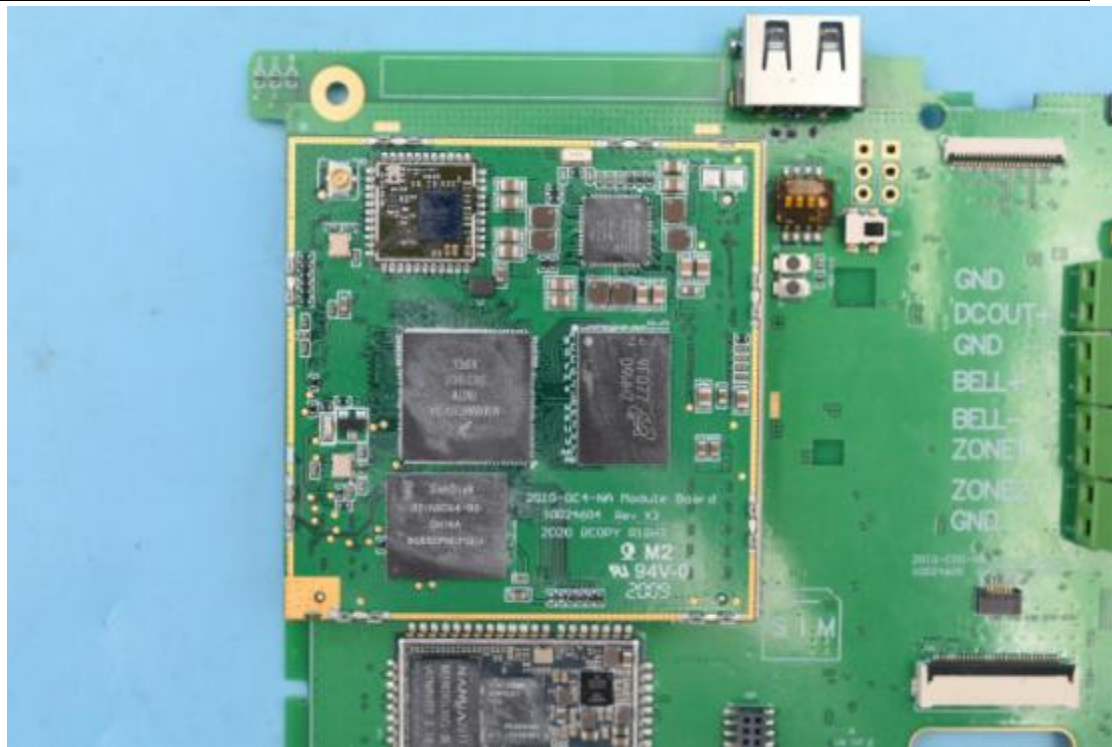

FCC ID:EF400168

IC:1078A-00168

Internal Photos

1. EUT uncover view

2. Antenna view