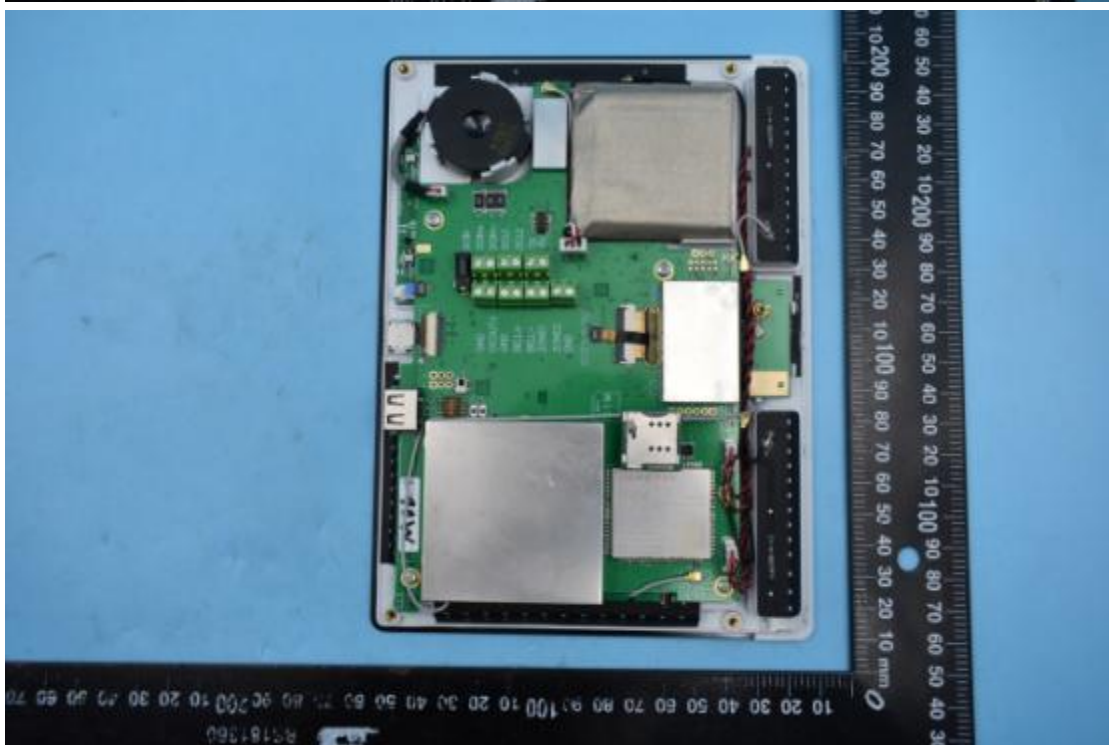

FCC ID:EF400168

IC:1078A-00168

Internal Photos

1. EUT uncover view

2. Antenna view