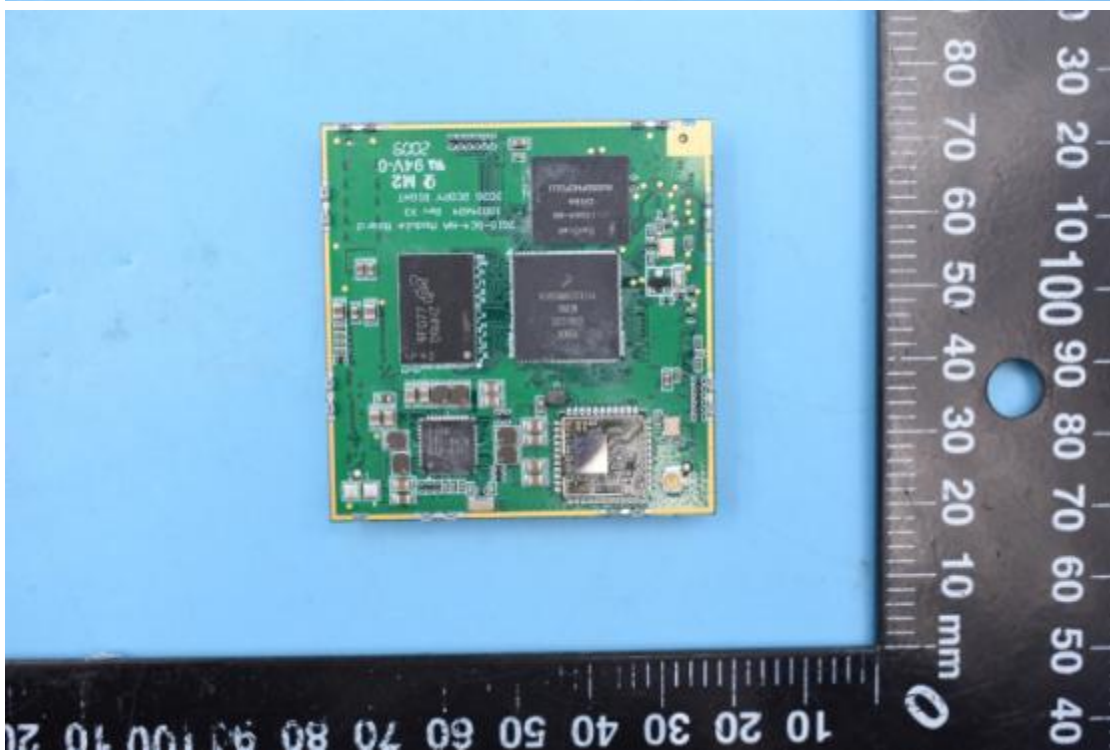

FCC ID:EF400168

IC:1078A-00168

Internal Photos

1. EUT uncover view

2. Antenna view