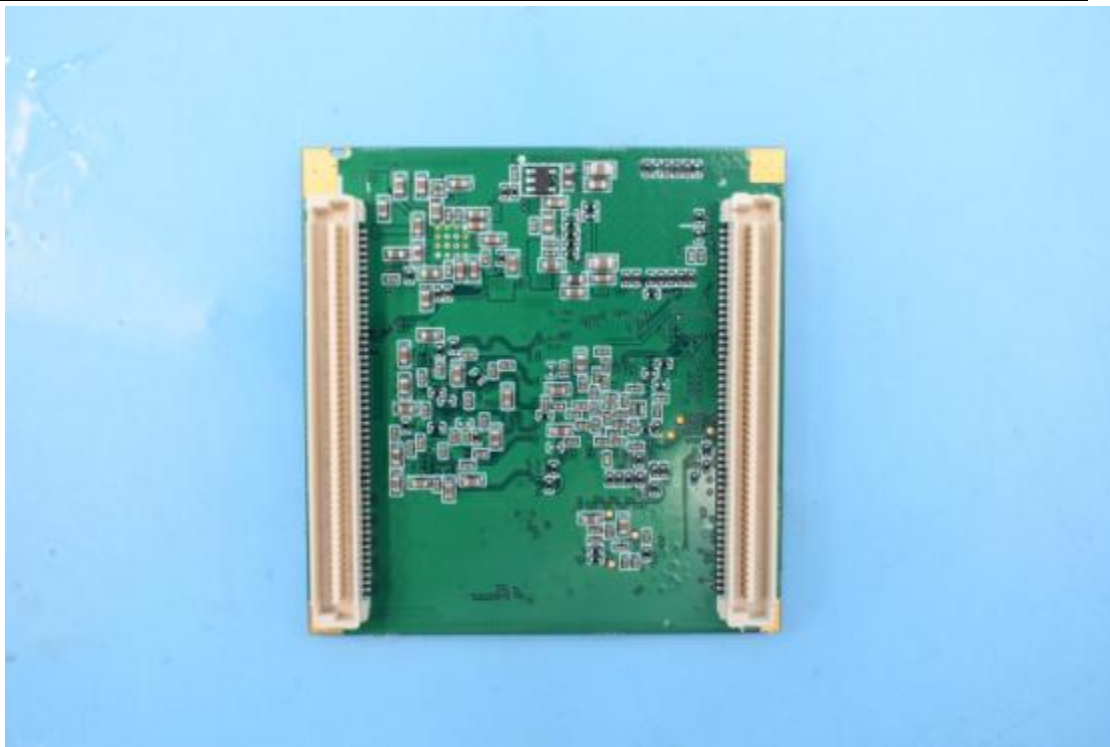

FCC ID:EF400168

IC:1078A-00168

Internal Photos

1. EUT uncover view

2. Antenna view