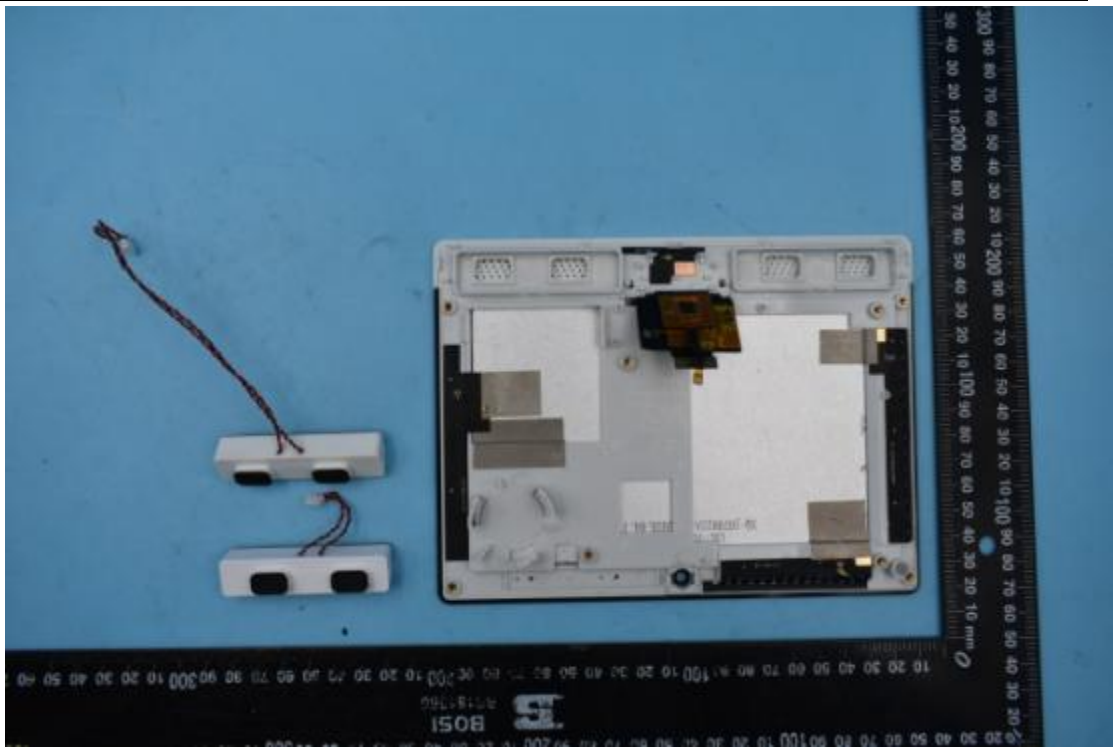

FCC ID:EF400168

IC:1078A-00168

Internal Photos

1. EUT uncover view

2. Antenna view