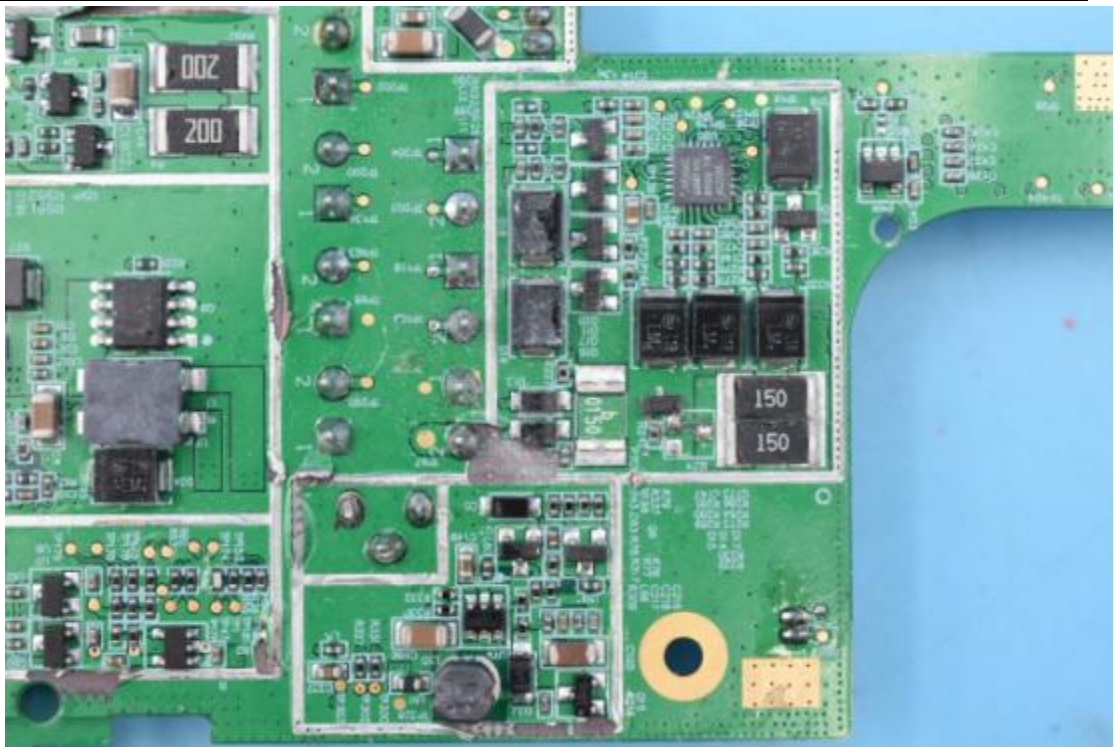

FCC ID:EF400168

IC:1078A-00168

Internal Photos

1. EUT uncover view

2. Antenna view