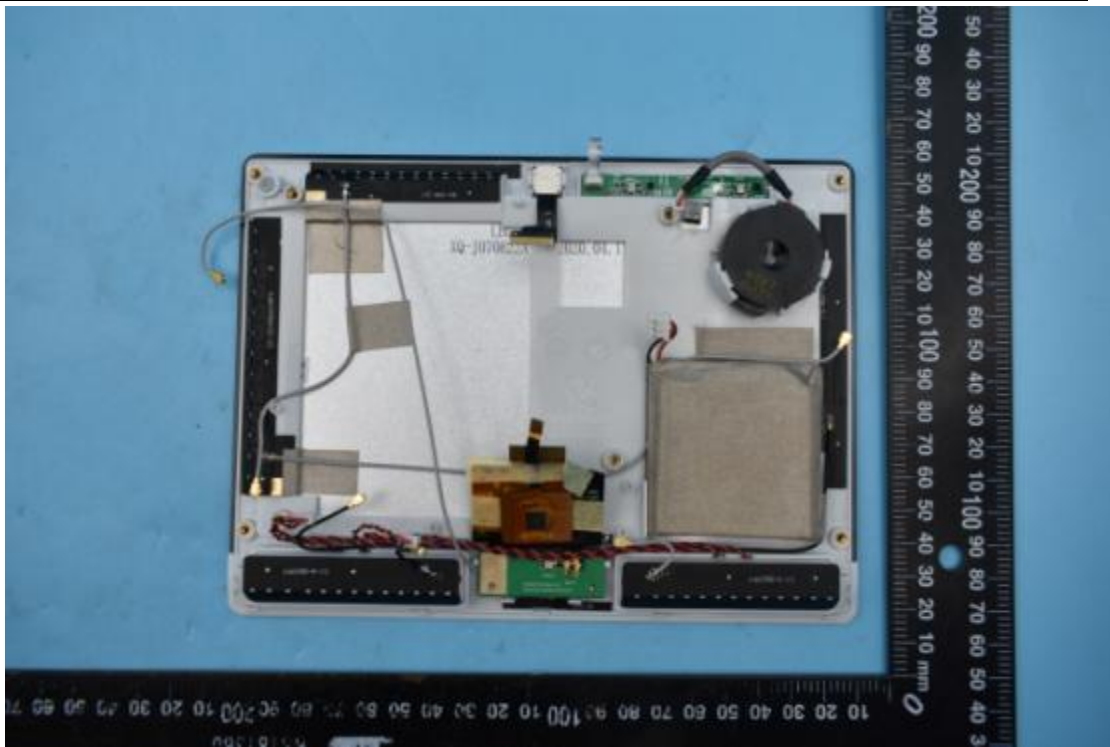

FCC ID:EF400168

IC:1078A-00168

Internal Photos

1. EUT uncover view

2. Antenna view