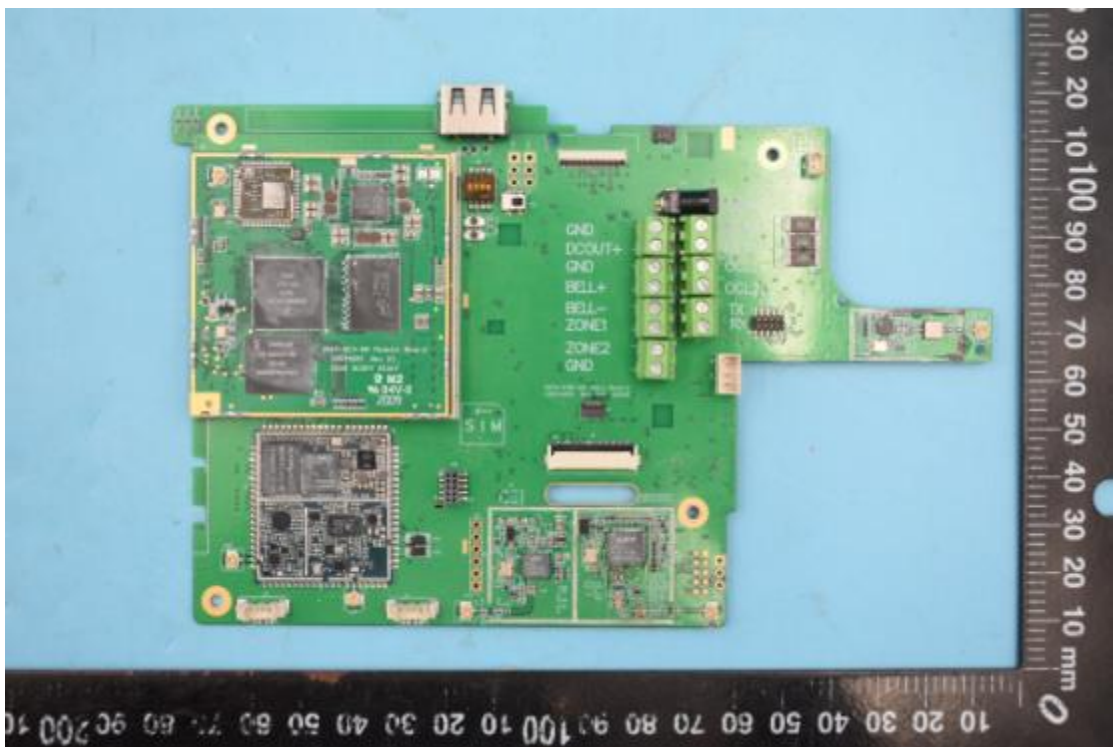

FCC ID:EF400168

IC:1078A-00168

Internal Photos

1. EUT uncover view

2. Antenna view