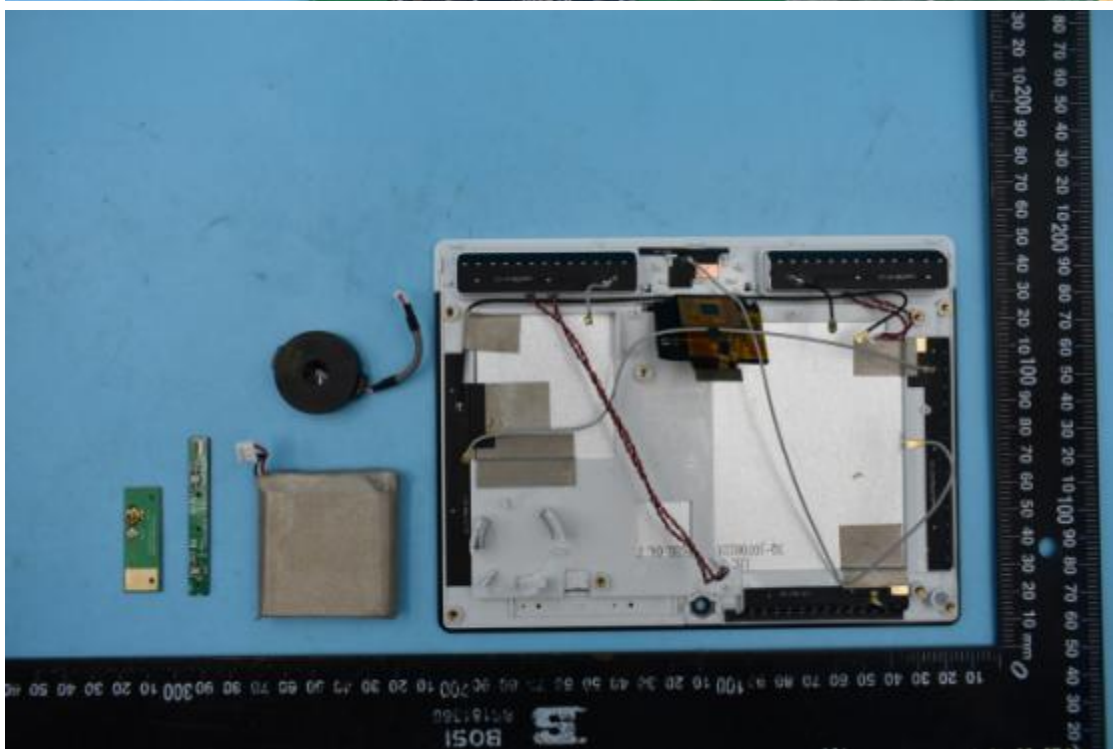

FCC ID:EF400168

IC:1078A-00168

Internal Photos

1. EUT uncover view

2. Antenna view