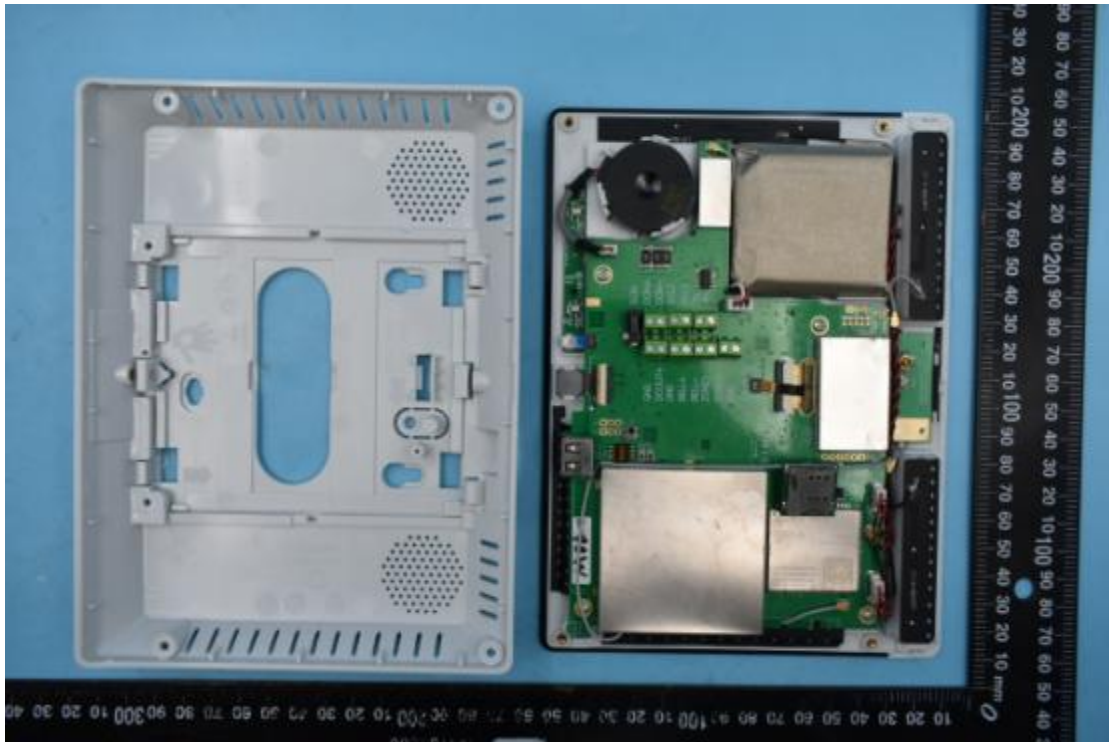

FCC ID:EF400168

IC:1078A-00168

Internal Photos

1. EUT uncover view

2. Antenna view