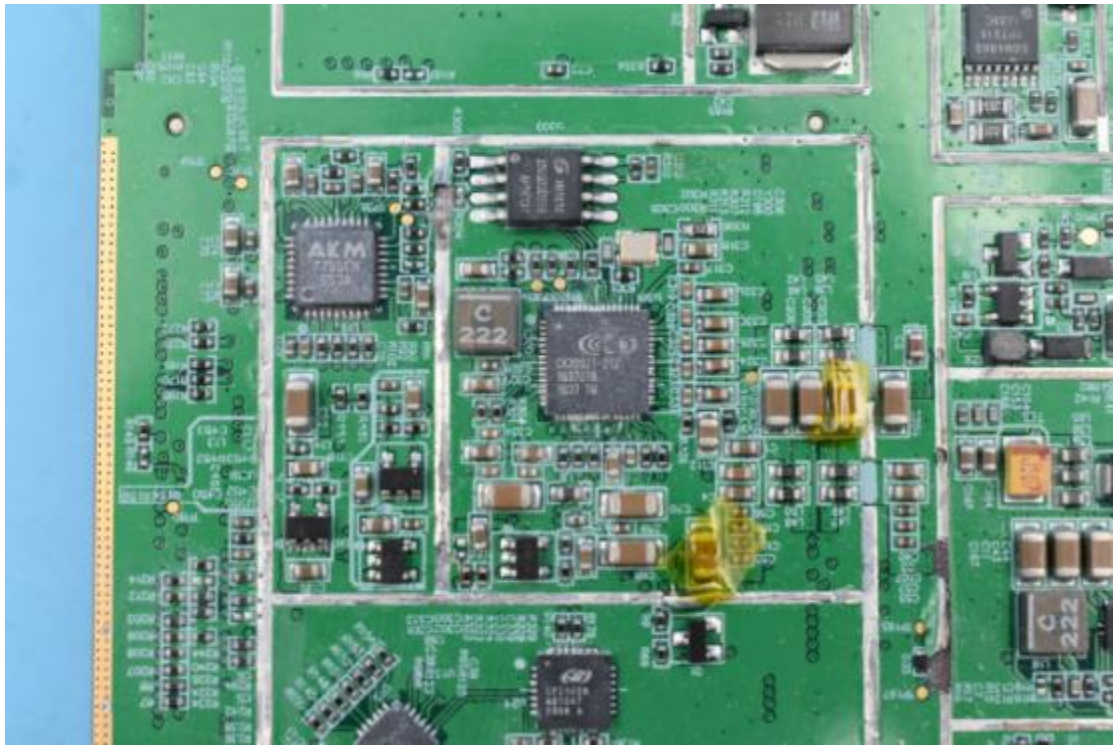

FCC ID:EF400168

IC:1078A-00168

Internal Photos

1. EUT uncover view

2. Antenna view