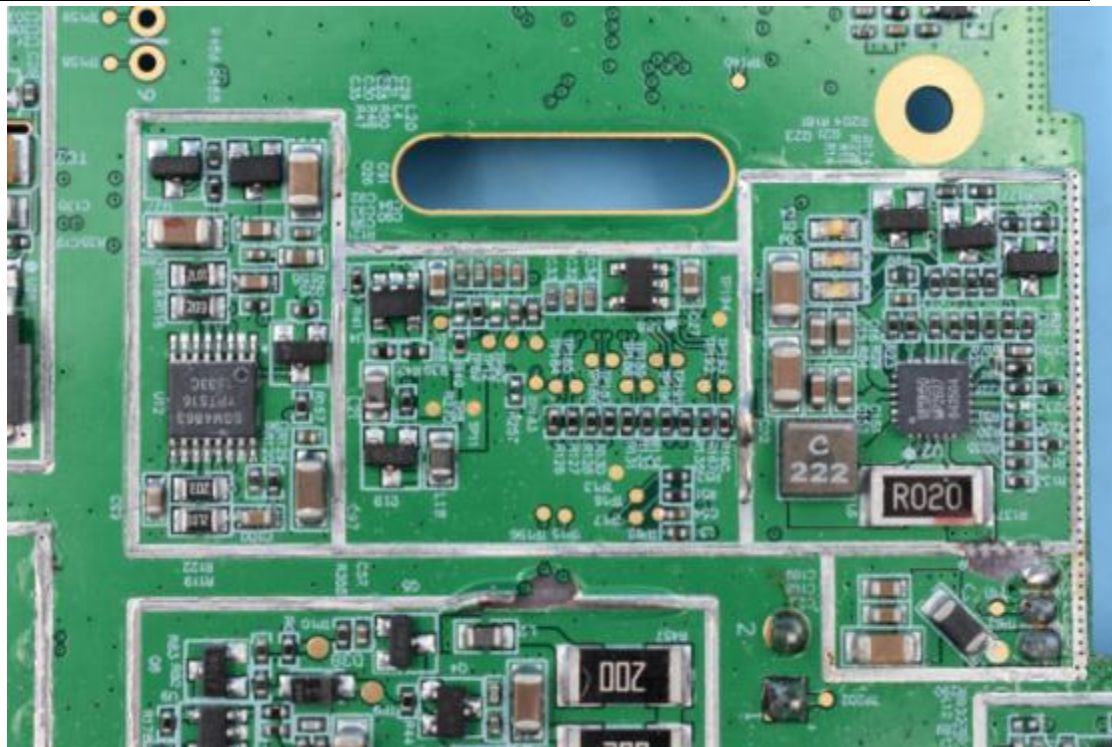

FCC ID:EF400168

IC:1078A-00168

Internal Photos

1. EUT uncover view

2. Antenna view