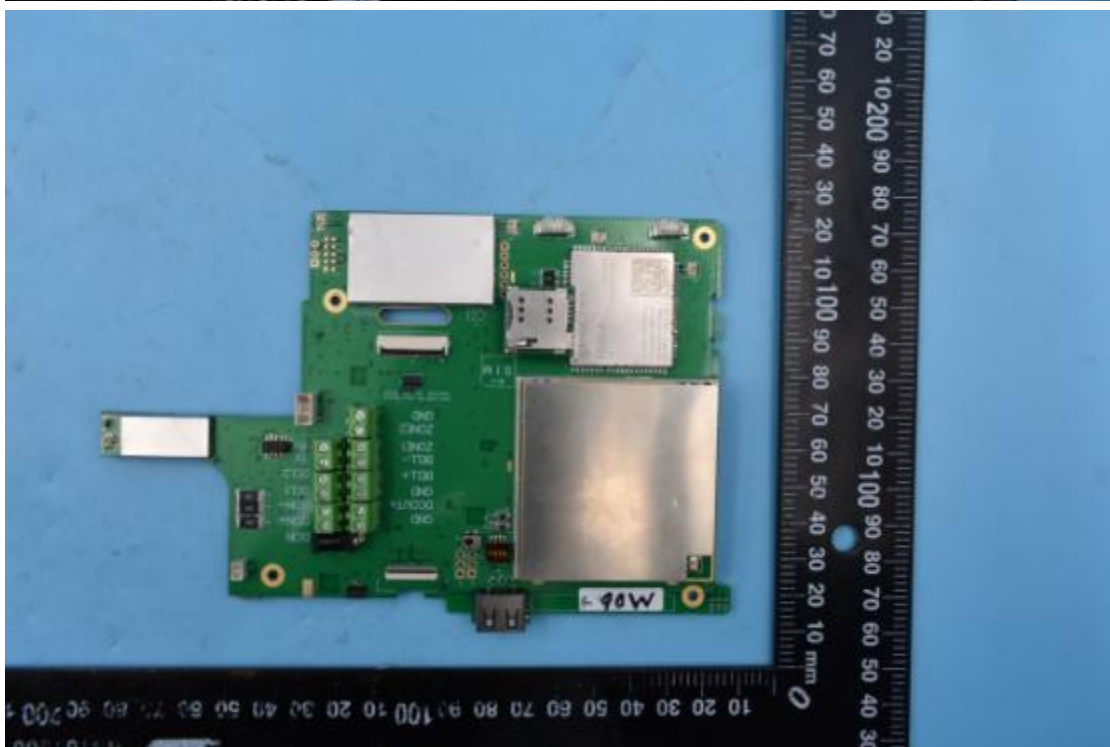

FCC ID:EF400168

IC:1078A-00168

Internal Photos

1. EUT uncover view

2. Antenna view