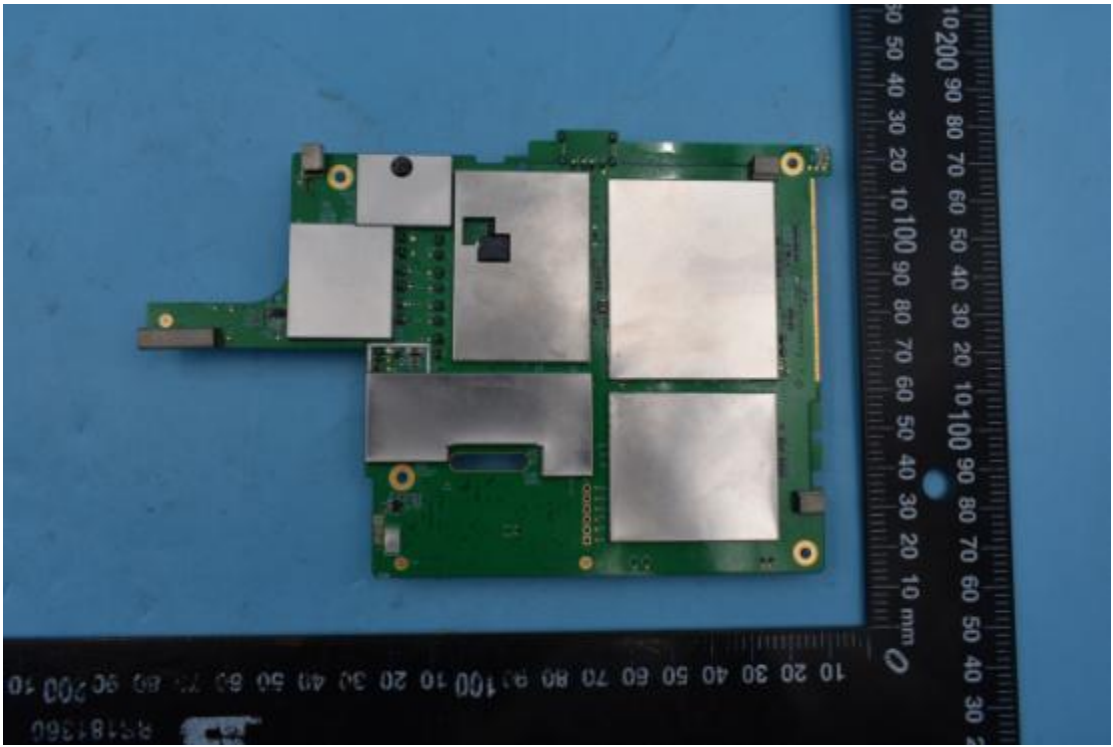

FCC ID:EF400168

IC:1078A-00168

Internal Photos

1. EUT uncover view

2. Antenna view