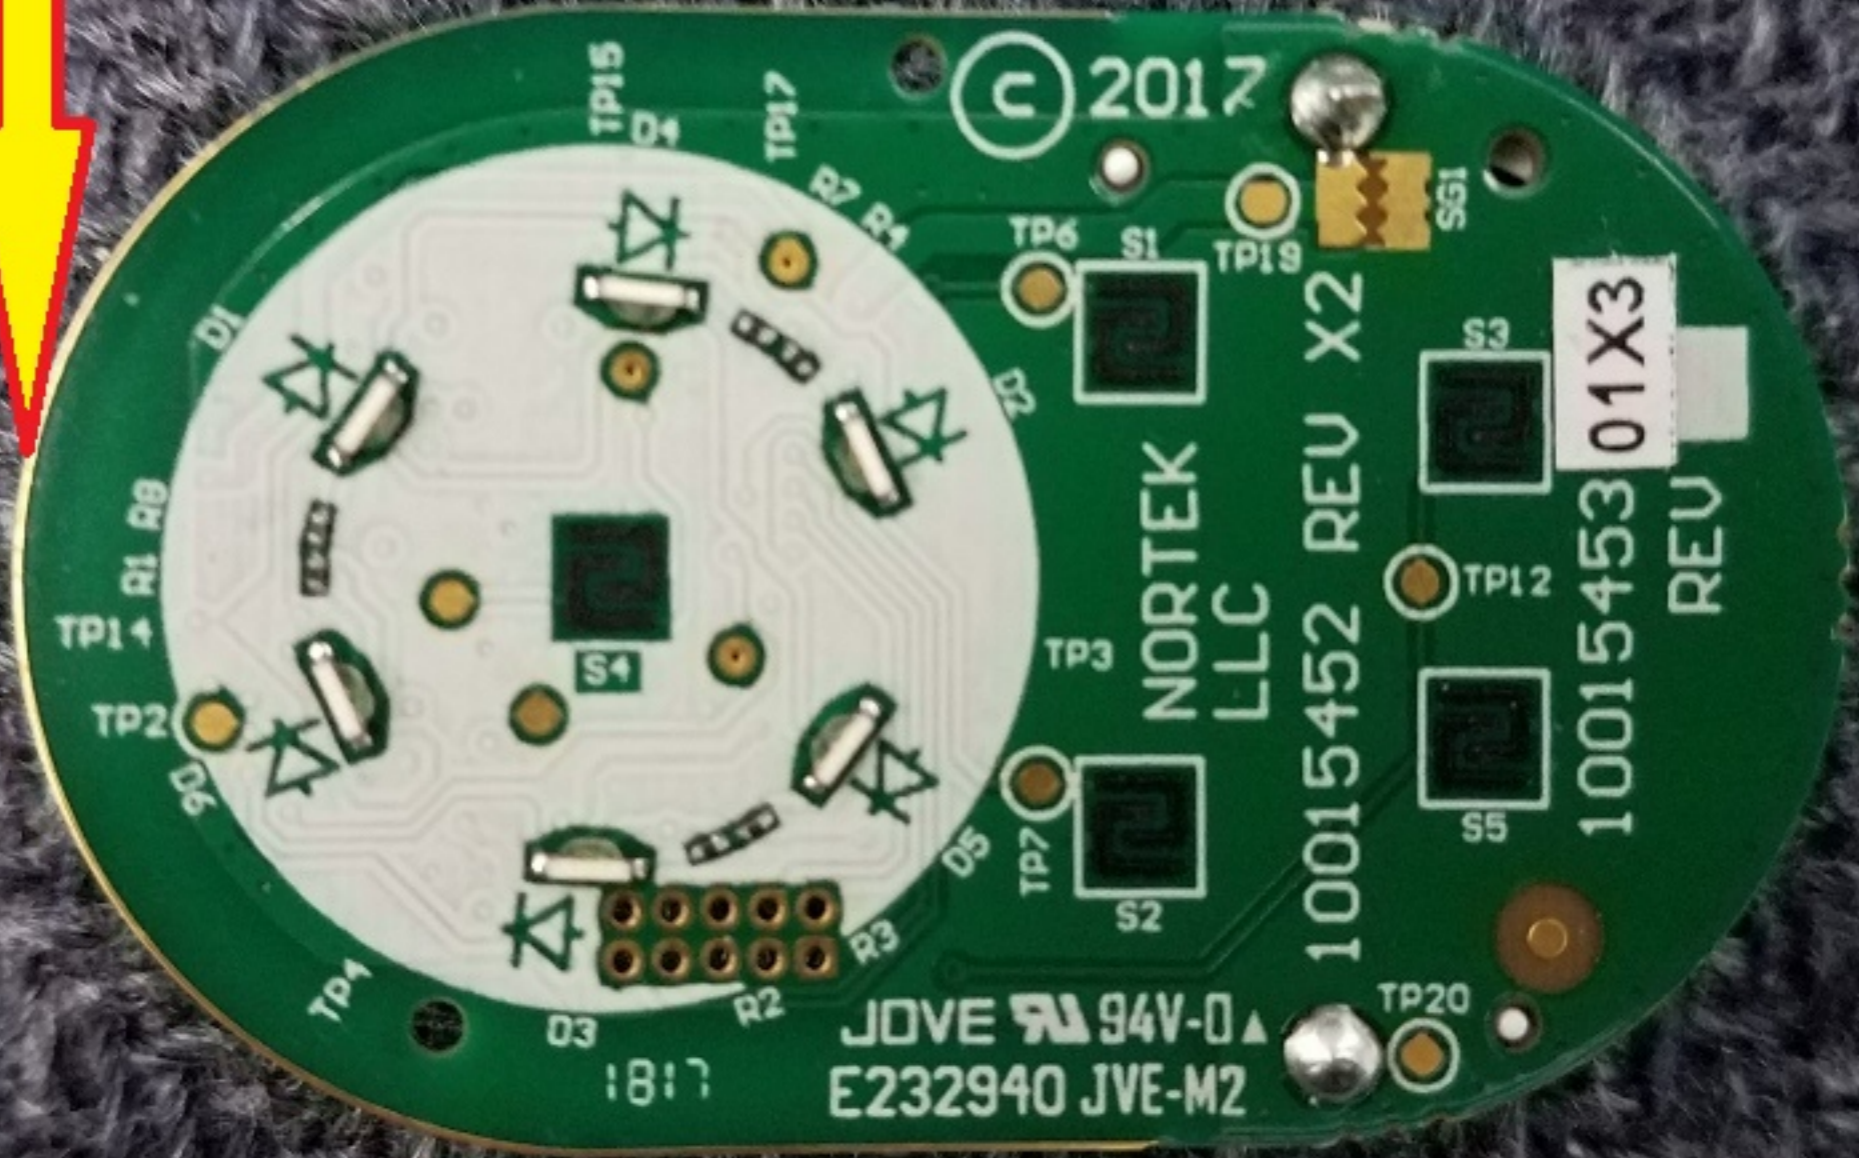

Antenna on edge of PCB

panasonic
CR2450
3V
Made in Indonesia

S/N 1719020004708763