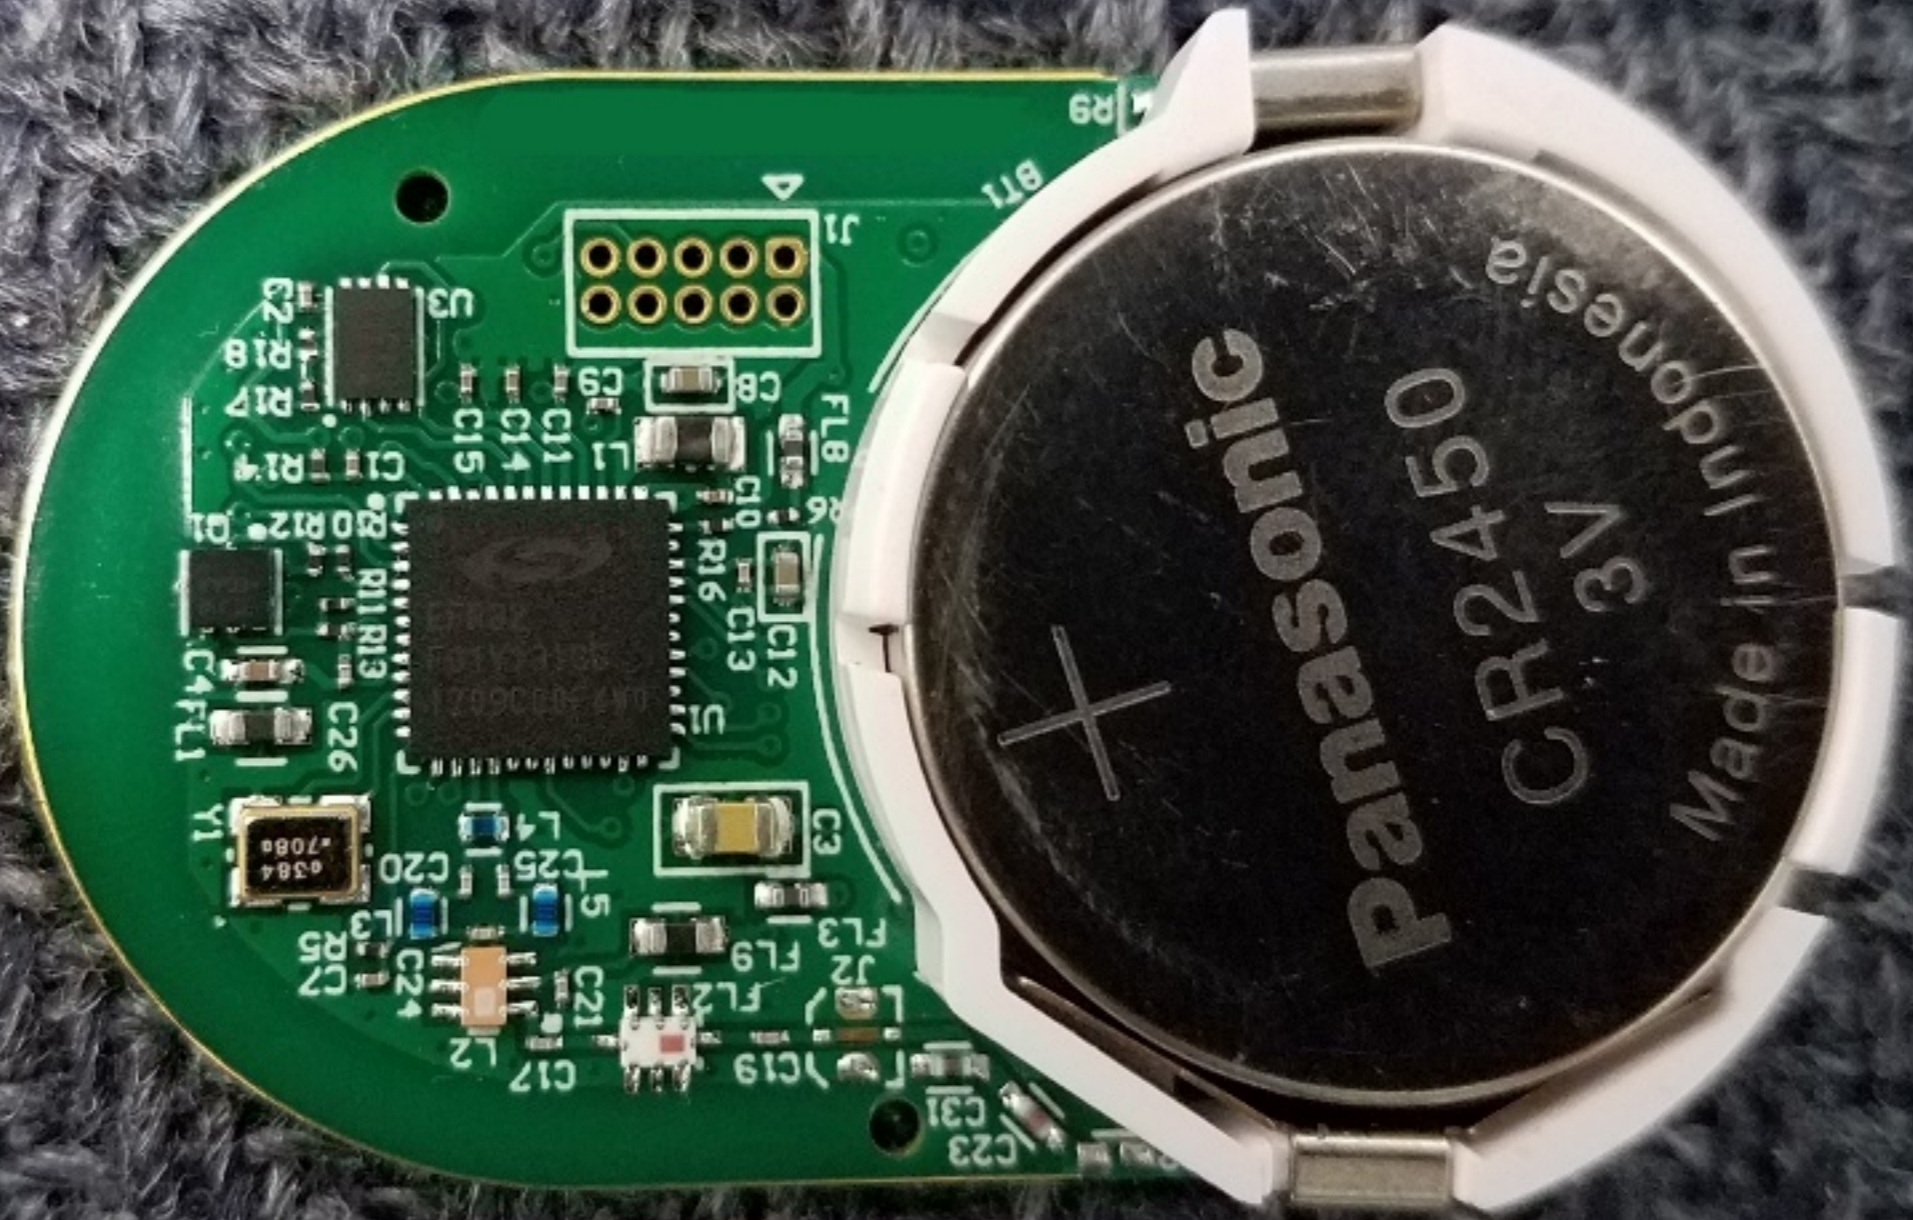

Antenna on edge of PCB

panasonic
CR2450
3V
Made in Indonesia

S/N 1719020004708763