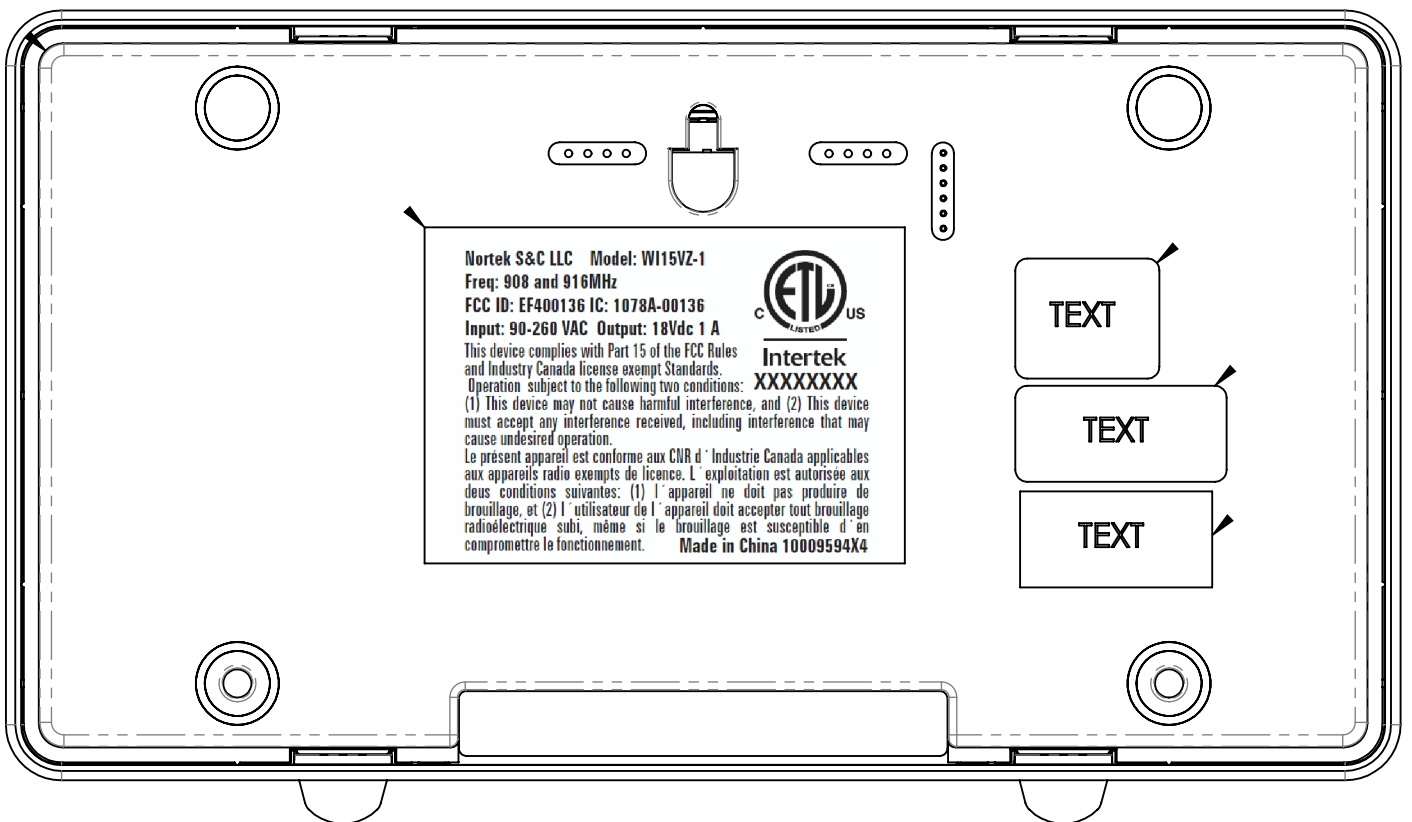

LABEL, FCC/UL, RAIN Z
 LINEAR P/N: 10009594 X4
 LABEL MATERIAL: 60 LB. WHITE COATED, ADHESIVE BACKED
 LABEL INK: PERMANENT BLACK
 ALL MATERIALS MUST BE RoHS COMPLIANT
 TOLERANCE: $\pm .040$ "
 SCALE: 1-1

LABEL LOCATION VIEW FRONT COVER, INSIDE

LABEL LOCATION VIEW REAR COVER