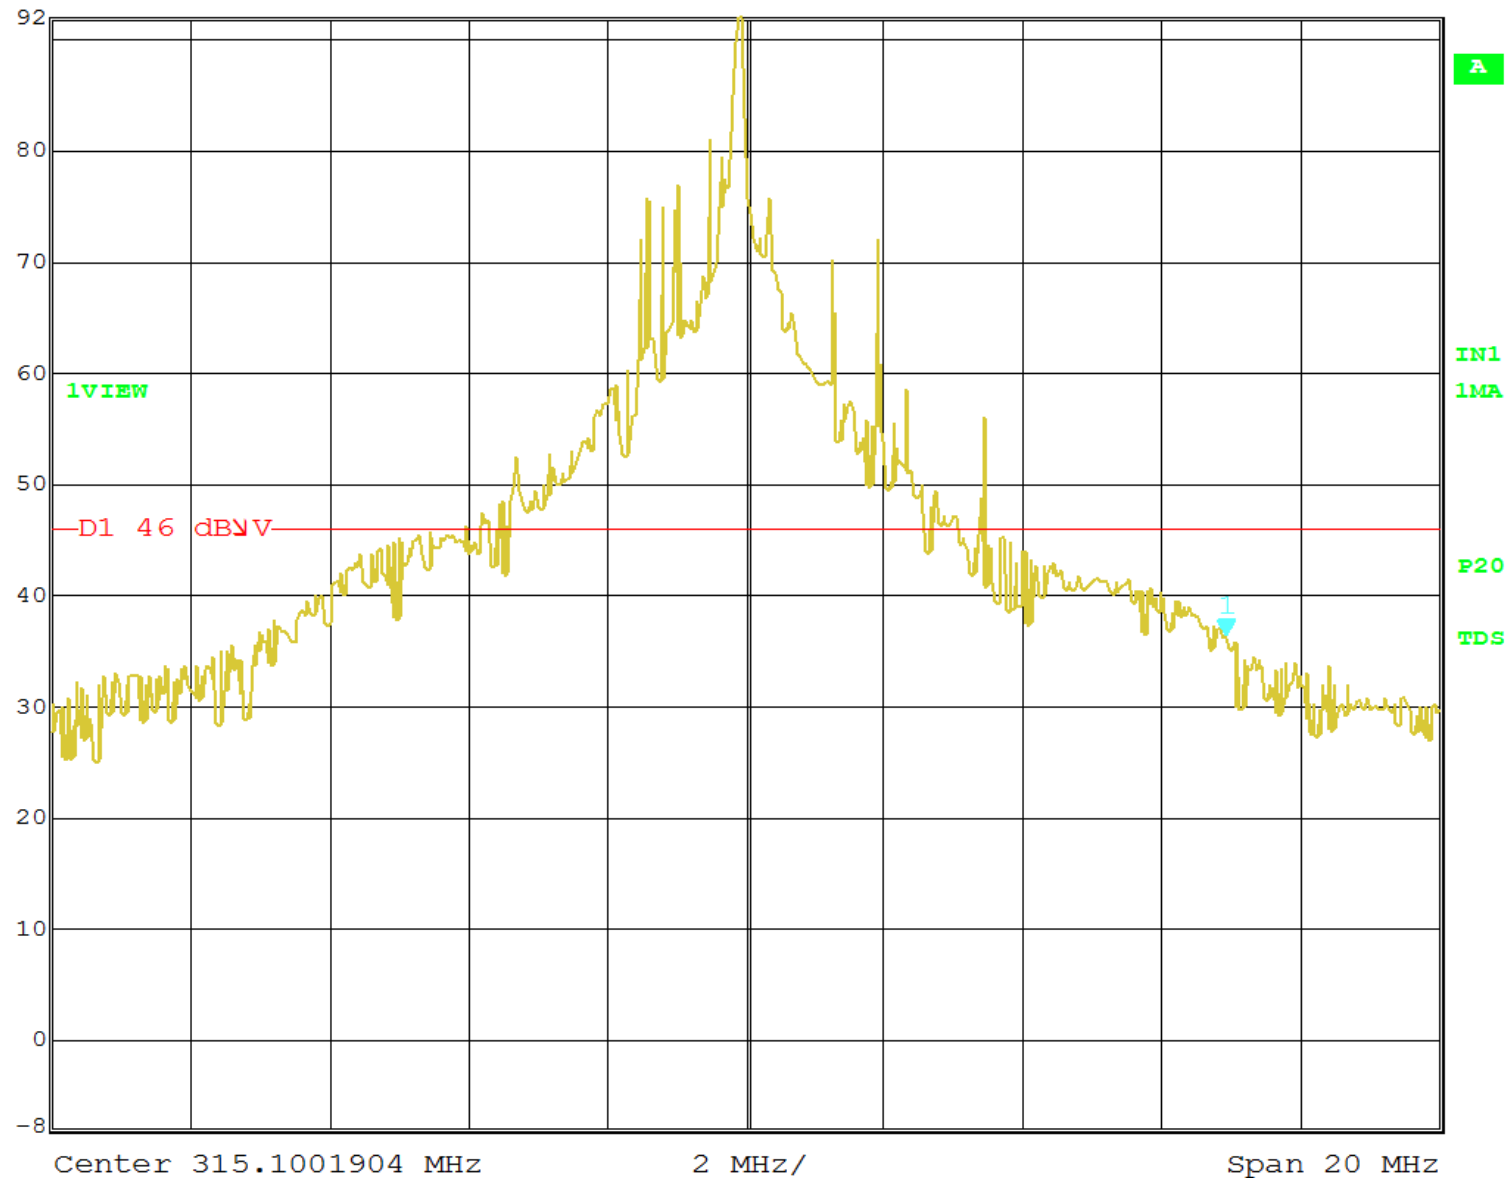

Max/Ref Lvl Marker 1 [T1] RBW 100 kHz RF Att 0 dB
92 dBV 36.35 dBV VBW 300 kHz
72 dBV 322.0000000 MHz SWT 8.5 ms Unit dBV

Title: DXS-600
Comment A: Band Edge, Restricted Band.
Date: 7.MAY.2015 16:58:18