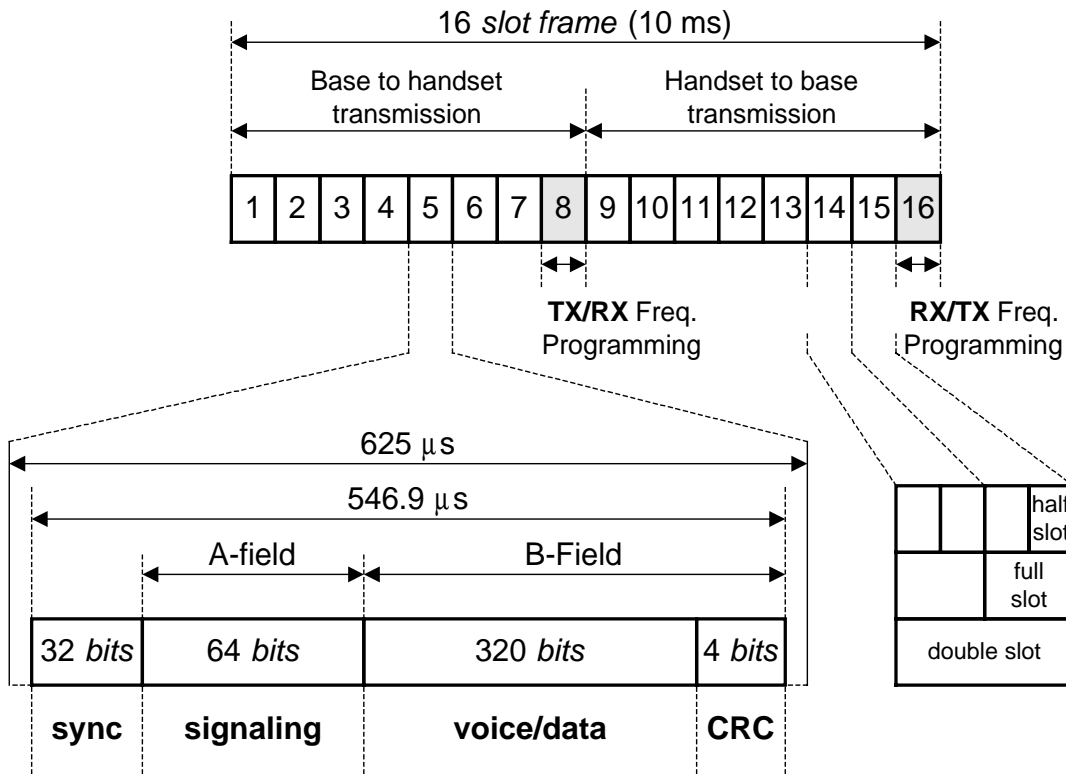

# Protocol for 2.4GHz DECT

(Preliminary)

All slots received/transmitted on one of 75 carriers

Carrier changes after 2 frames (50 hops/sec)