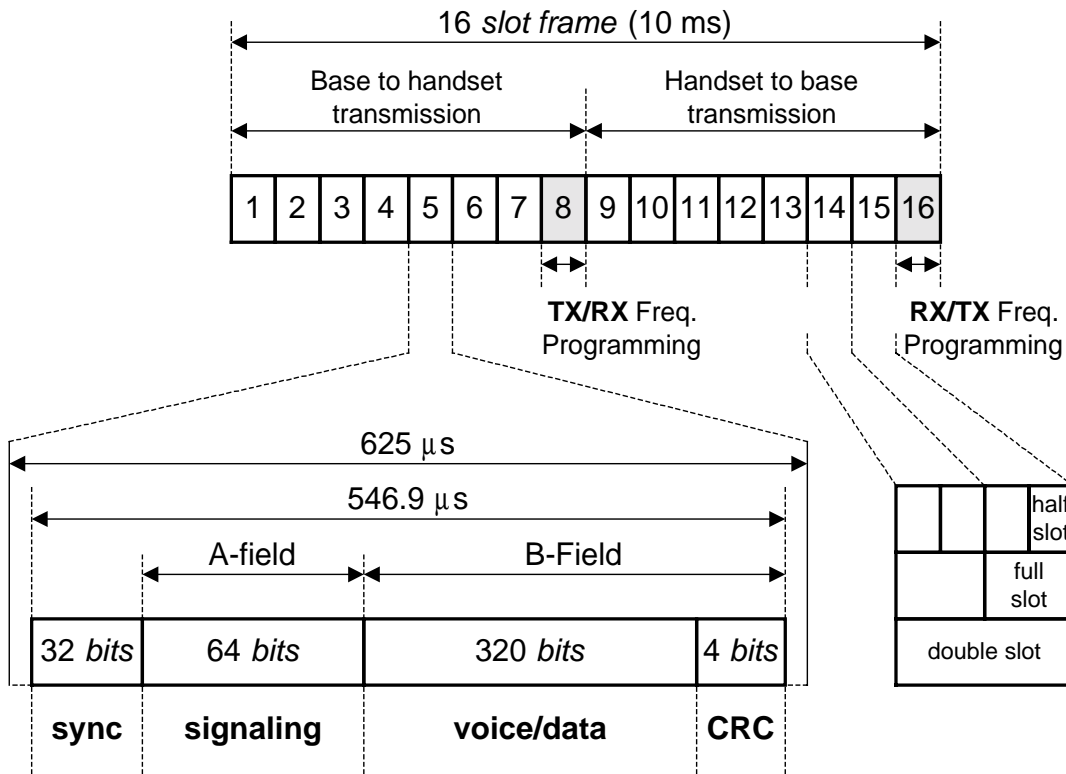

Protocol for 2.4GHz DECT

(Preliminary)

All slots received/transmitted on one of 75 carriers

Carrier changes after 2 frames (50 hops/sec)