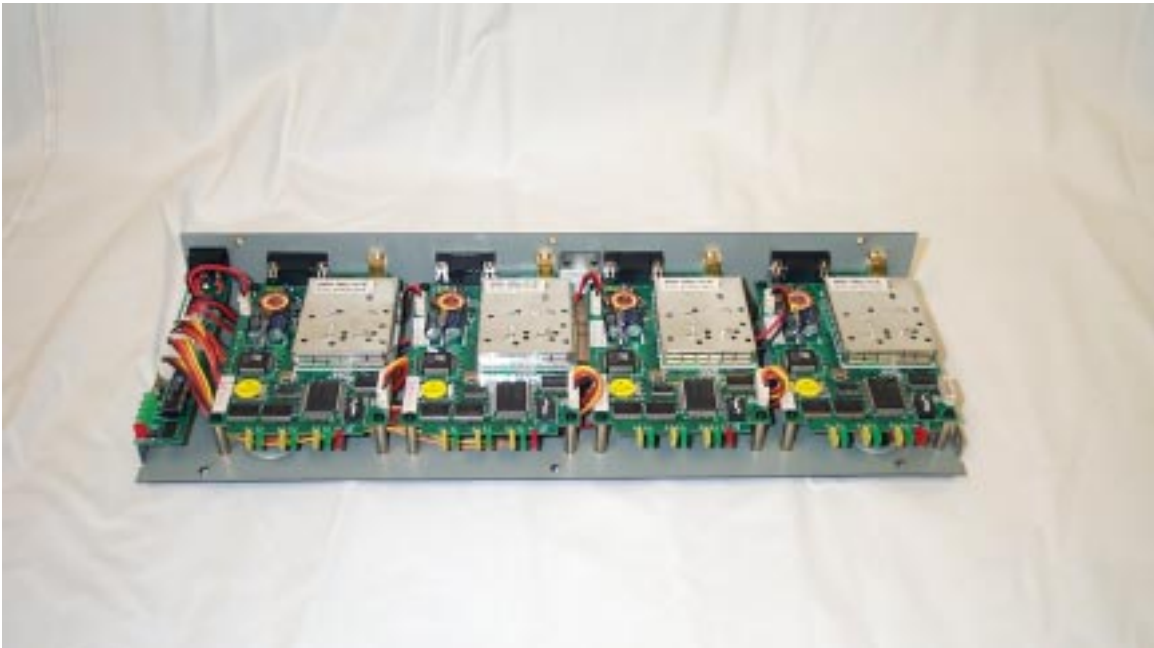

**MOTOROLA**

*Integrated Information Systems Group  
8201 E. McDowell Road  
Scottsdale, AZ 85252-1417*

**Exhibit 9 – Internal Photographs  
DSMODEM/RTC  
Wireless LAN**

FCC ID: E9UDSMODEM-RTC

Model No. DSMODEM/RTC

**9.0 Internal Photographs**

**Figure 9.0-1 RF Module PCB top view**

**Figure 9.0-2 RF Module PCB bottom view**

**Figure 9.0-3 DS MODEM Base Station Internal View from Front**

**Figure 9.0-4 DS MODEM Base Station Internal View from Rear**

**Figure 9.0-5 DS MODEM Base Station Internal View, Combiner exposed**