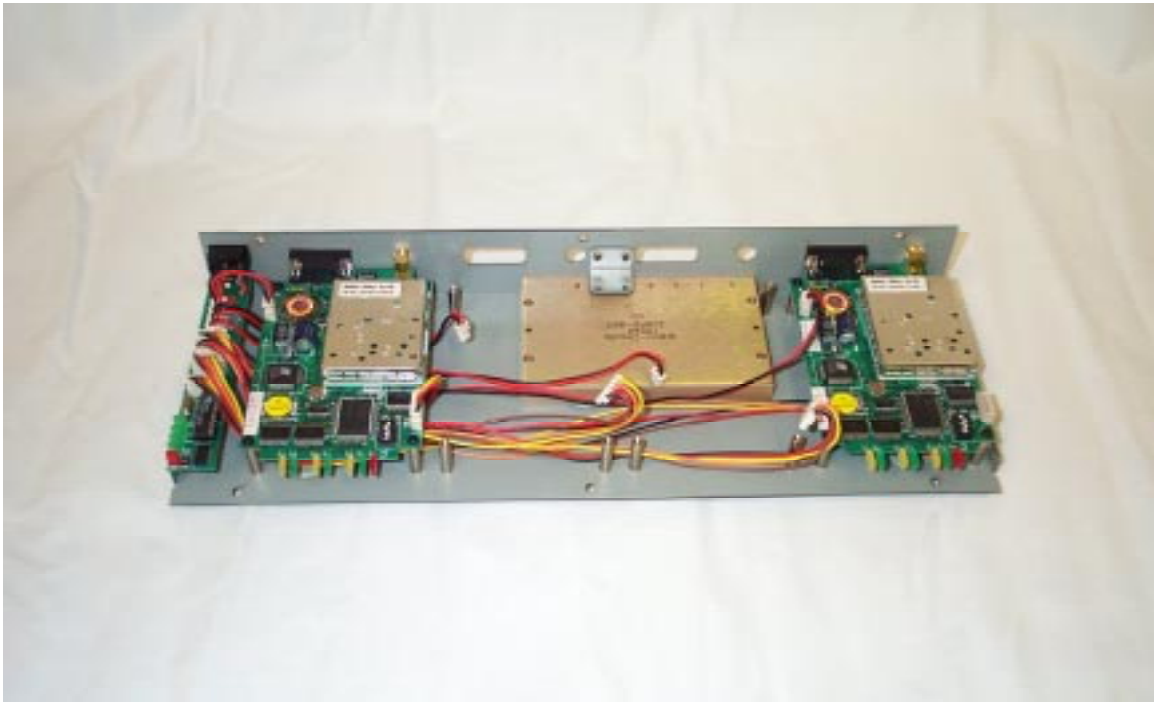

**MOTOROLA**

*Integrated Information Systems Group  
8201 E. McDowell Road  
Scottsdale, AZ 85252-1417*

**Exhibit 9 – Internal Photographs  
DSMODEM/RTC  
Wireless LAN**

FCC ID: E9UDSMODEM-RTC

Model No. DSMODEM/RTC

**9.0 Internal Photographs**

**Figure 9.0-1 RF Module PCB top view**

**Figure 9.0-2 RF Module PCB bottom view**

**Figure 9.0-3 DS MODEM Base Station Internal View from Front**

**Figure 9.0-4 DS MODEM Base Station Internal View from Rear**

**Figure 9.0-5 DS MODEM Base Station Internal View, Combiner exposed**