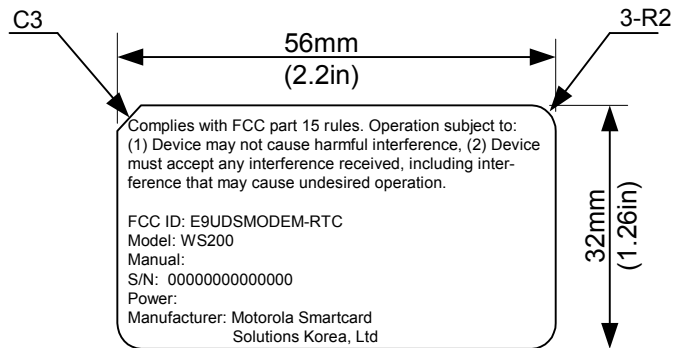

MOTOROLA

*Integrated Information Systems Group
8201 E. McDowell Road
Scottsdale, AZ 85252-1417*

Exhibit 1 – ID Label Information
DSMODEM/RTC
Wireless LAN

FCC ID: E9UDSMODEM-RTC

Model No. DSMODEM/RTC

1.0 Identification (Nameplate) Information

Figure 1.0-1 DSMODEM/RTC Base Station FCC label Display

Figure 1.0-2 DSMODEM/RTC Mobile Station FCC label Display

Figure 1.0-3 DS MODEM/RTC Base Station FCC Label Location

Figure 1.0-4 DS MODEM/RTC Mobile Station FCC Label Location