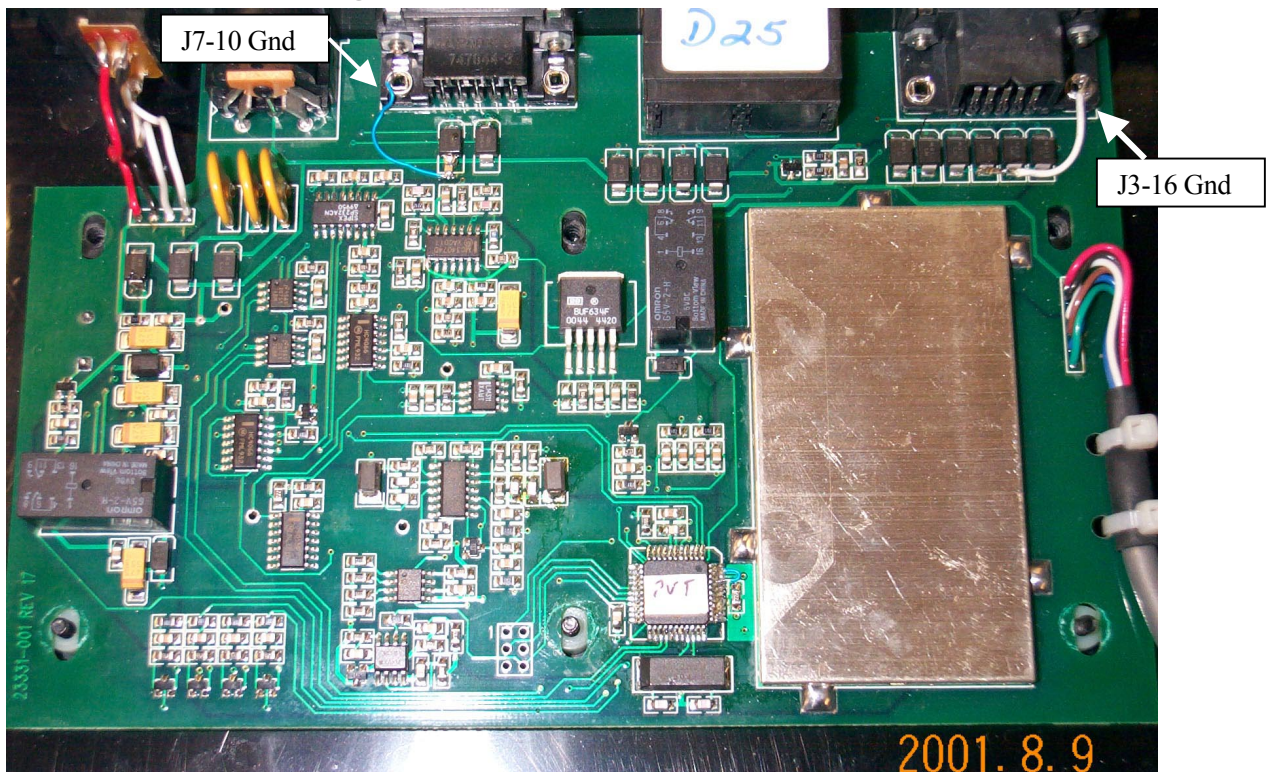

MOTOROLA

*Integrated Information Systems Group
8201 E. McDowell Road
Scottsdale, AZ 85252-1417*

Exhibit 9A – Updated Internal Photographs

**BiStatix™ BDR-1000
RFID Tag Reader/Programmer**

FCC ID: E9U05866001T1

Model No. BDR-1000

9.0 Internal Photographs

Figure 9.0-1 BDR-1000 Internal View – Control Board

MOTOROLA

*Integrated Information Systems Group
8201 E. McDowell Road
Scottsdale, AZ 85252-1417*

Figure 9.0-2 BDR-1000 Internal View – Antenna Board