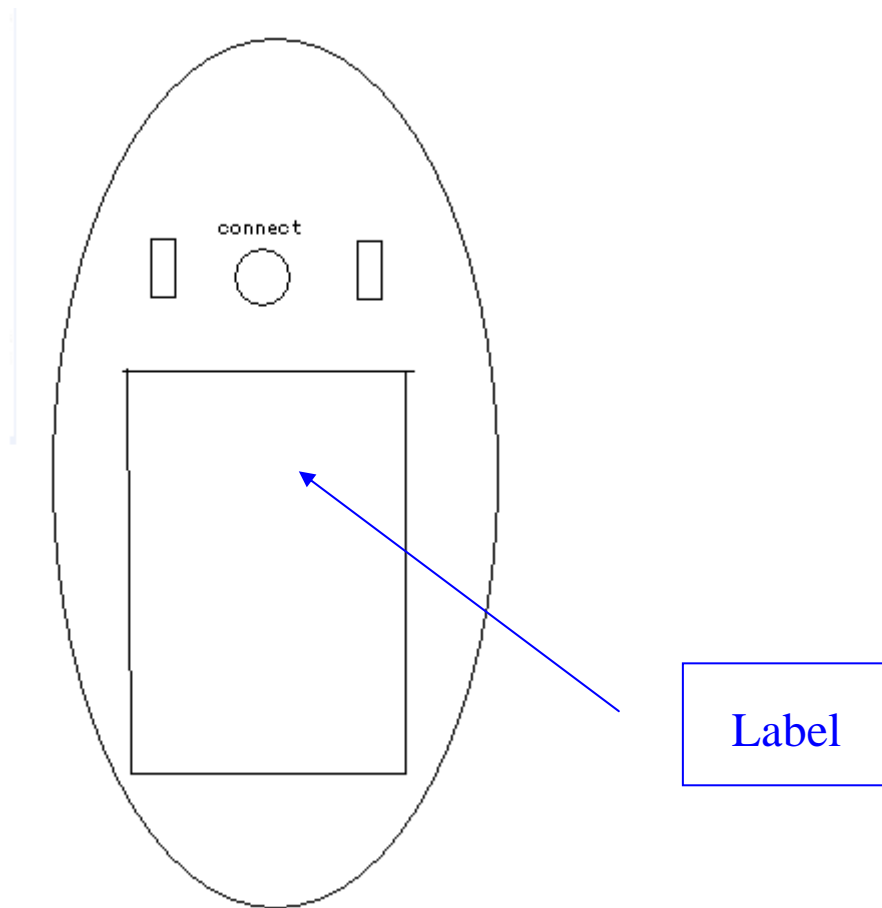

FCC LABEL LOCATION

The label will be permanently affixed at a conspicuous location on the device.

Cover has hinge which attached to the mouse body and can't be removed when it is at open position