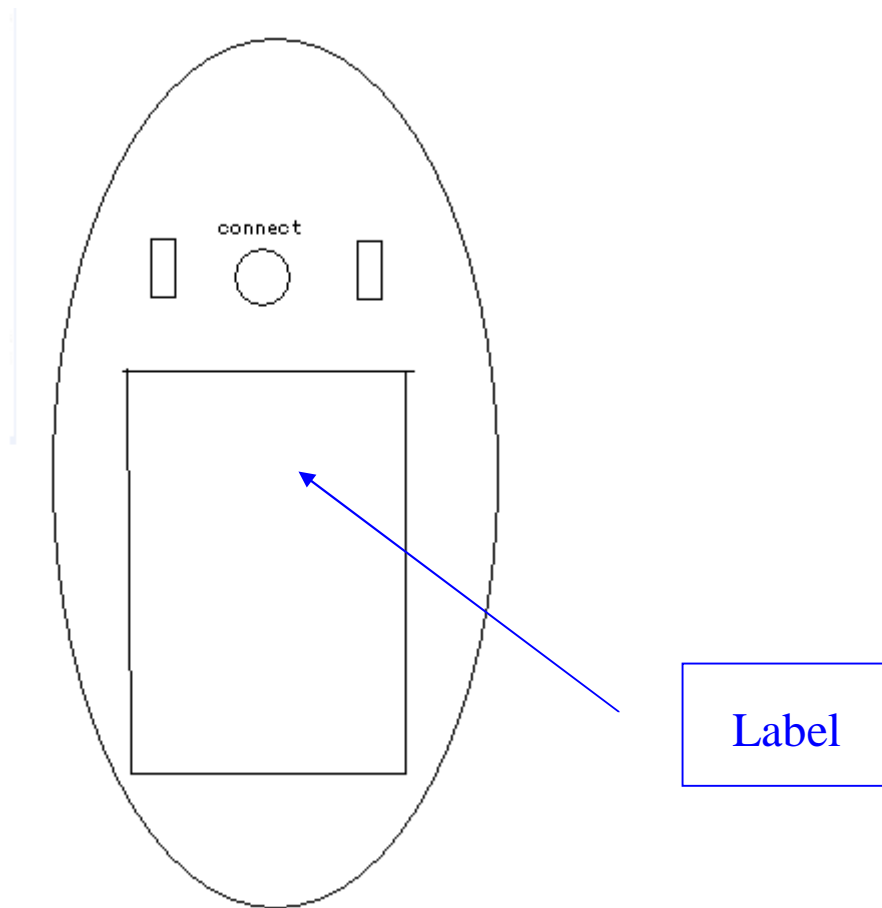

FCC LABEL LOCATION

The label will be permanently affixed at a conspicuous location on the device.

Cover has hinge which attached to the mouse body and can't be removed when it is at open position