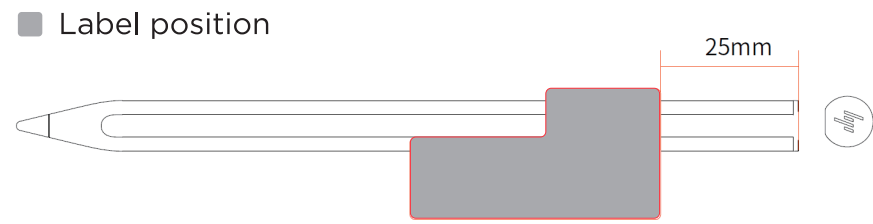

REVISIONS				
REV L TR	DATE	DIMENSION	DESIGN	APPROVE
X5	2021-03-26	Change color		
X6	2021-05-12	Change UL text and logo's size		
X7	2021-07-13	Change WEEE logo's size		

NOTES:

- Label color : Transparent PP
Label finish : Matte
- Print color : Pantone 423C
- Label size : 46mm x 24mm (Left corner radius : 1mm)
- 材質 : 加粘定制胶25um透明PET+覆哑膜
- This product/component must comply with Chicony specification "CEC-QA3-001"

20K9			253-020K9LHA01				REMARK	
MODEL No.			PART No.				MODEL No.:	
			THIRD ANGLE PROJECTION		UNIT : MM		20K9	
			SIZE :		SCALE: 1/1			
APPROVED			GENERAL TOLERANCE				PART NAME: Regulatory label	
			SHEET: 1/1					
Carrey	Peggy James	Zoe	DWG NO.: 20K90400L				REV: X7	
2021-07-13	2021-07-13	2021-07-13						