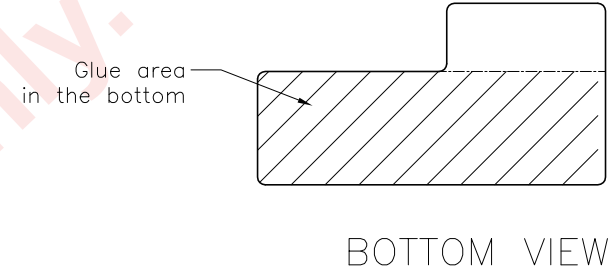

REVISIONS				
REV L TR	DATE	DIMENSION	DESIGN	APPROVE
X5	2021-03-26	Change color		
X6	2021-05-12	Change UL text and logo's size		
X7	2021-07-13	Change WEEE logo's size		

NOTES:

- Label color : Transparent PP
Label finish : Matte
- Print color : Pantone 423C
- Label size : 46mm x 24mm (Left corner radius : 1mm)
- 材質 : 加粘定制胶25um透明PET+覆哑膜
- This product/component must comply with Chicony specification "CEC-QA3-001"

20K9			253-020K9LHA01				REMARK	
MODEL No.			PART No.				MODEL No.:	
			THIRD ANGLE PROJECTION		UNIT : MM		20K9	
			SIZE :		SCALE: 1/1			
APPROVED			GENERAL TOLERANCE				PART NAME: Regulatory label	
			SHEET: 1/1					
Carrey	Peggy James	Zoe	DWG NO.: 20K90400L				REV: X7	
2021-07-13	2021-07-13	2021-07-13						