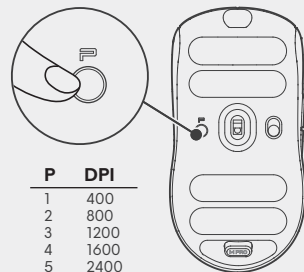

# ALIENWARE™

Pro Wireless Gaming Mouse

For detailed User's Guide

[Dell.com/support/alienware/PRO-MS](http://Dell.com/support/alienware/PRO-MS)

1

2

Alienware.com

Regulatory Model: PRO-MS